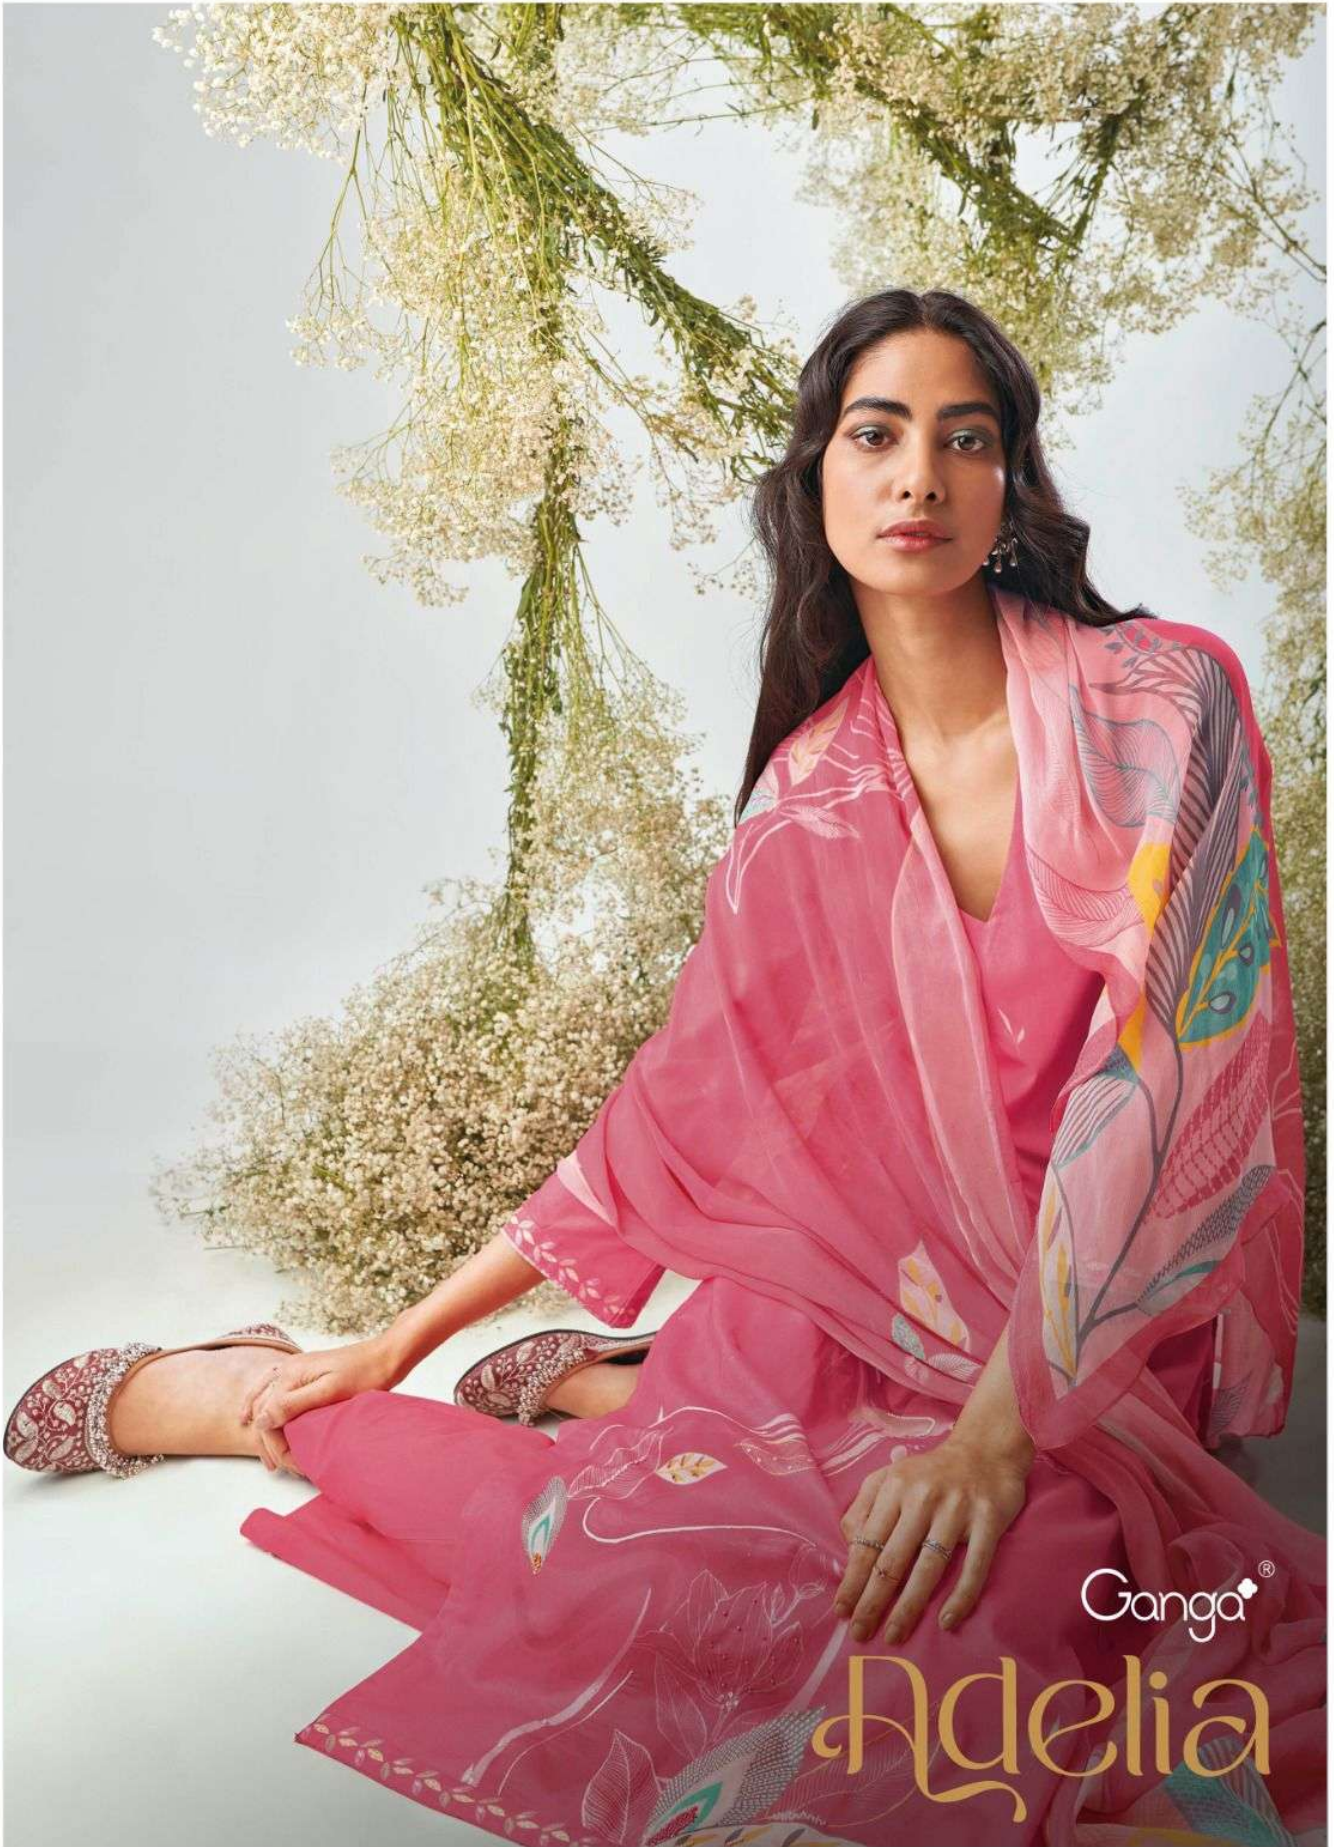

Ganga®

Adelia