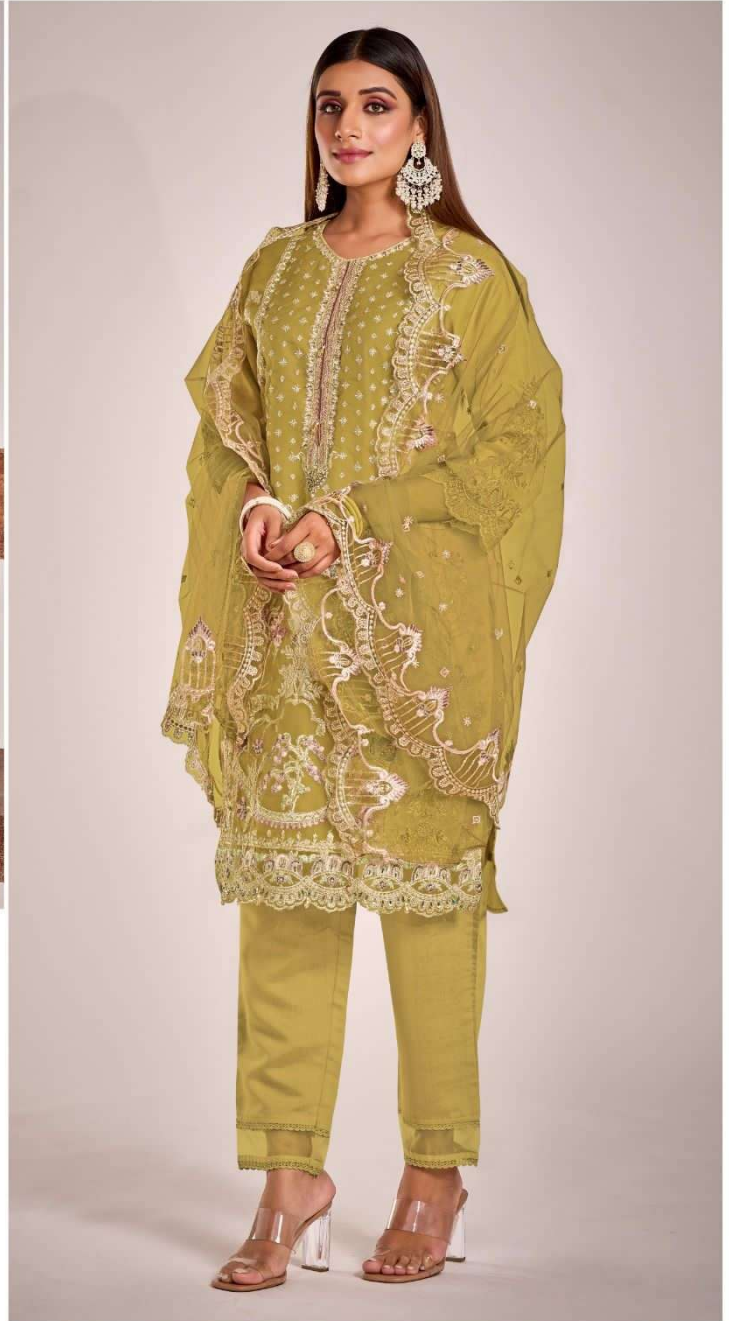

CODE: D-1090 D

- TOP:** Organza with embroidery
BOTTOM
/INNER: Santoon
DUPATTA: Net with embroidery

CODE: D-1090 C

- TOP:** Organza with embroidery
- BOTTOM**
/INNER: Santoon
- DUPATTA:** Net with embroidery

CODE: D-1090 B

- TOP:** Organza with embroidery
BOTTOM
/INNER: Santoon
DUPATTA: Net with embroidery

CODE: D-1090 D

- TOP:** Organza with embroidery
BOTTOM
/INNER: Santoon
DUPATTA: Net with embroidery

CODE: D-1090 A

DEEPSY
suits

- TOP:** Organza with embroidery
BOTTOM
/INNER: Santoon
DUPATTA: Net with embroidery

TOP: Organza with embroidery

BOTTOM: Santoon

DUPATTA: Net with embroidery

D-1090A

D-1090B

D-1090C