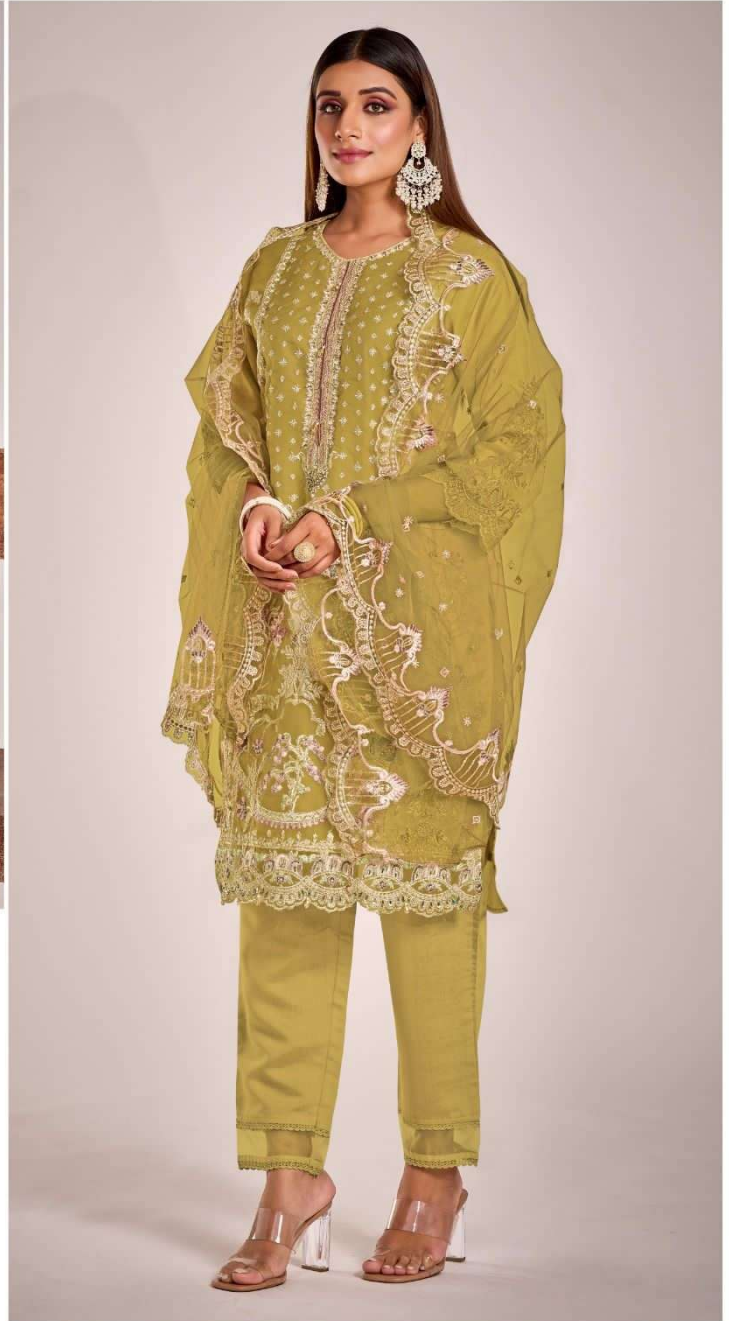

CODE: D-1090 D

- TOP:** Organza with embroidery
BOTTOM
/INNER: Santoon
DUPATTA: Net with embroidery

CODE: D-1090 C

- TOP:** Organza with embroidery
BOTTOM
/INNER: Santoon
DUPATTA: Net with embroidery

CODE: D-1090 B

- TOP:** Organza with embroidery
BOTTOM
/INNER: Santoon
DUPATTA: Net with embroidery

CODE: D-1090 D

- TOP:** Organza with embroidery
BOTTOM
/INNER: Santoon
DUPATTA: Net with embroidery

CODE: D-1090 A

DEEPSY
suits

TOP: Organza with embroidery

BOTTOM

TOP: Organza with embroidery

BOTTOM: Santoon

DUPATTA: Net with embroidery

D-1090A

D-1090B

D-1090C