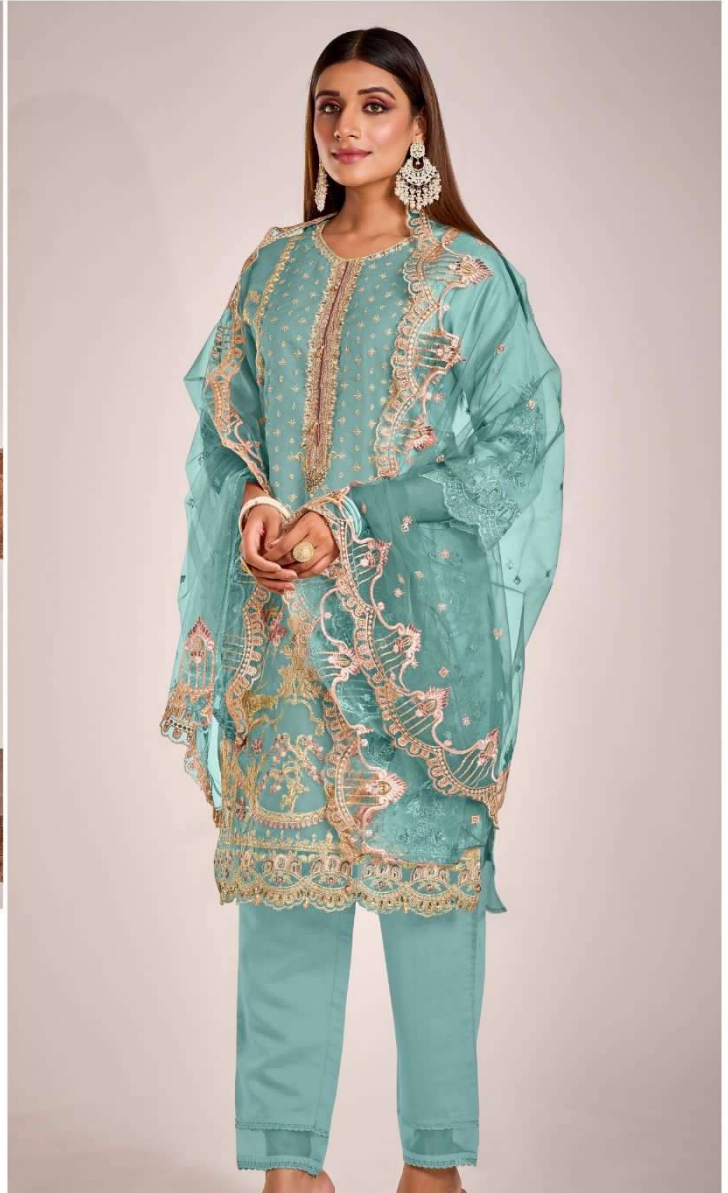

CODE: D-1090 D

- TOP:** Organza with embroidery
BOTTOM
/INNER: Santoon
DUPATTA: Net with embroidery

CODE: D-1090 C

- TOP:** Organza with embroidery
BOTTOM
/INNER: Santoon
DUPATTA: Net with embroidery

CODE: D-1090 B

- TOP:** Organza with embroidery
BOTTOM
/INNER: Santoon
DUPATTA: Net with embroidery

CODE: D-1090 D

- TOP:** Organza with embroidery
BOTTOM
/INNER: Santoon
DUPATTA: Net with embroidery

CODE: D-1090 A

DEEPSY
suits

TOP: Organza with embroidery

BOTTOM

TOP: Organza with embroidery

BOTTOM: Santoon

DUPATTA: Net with embroidery

D-1090A

D-1090B

D-1090C