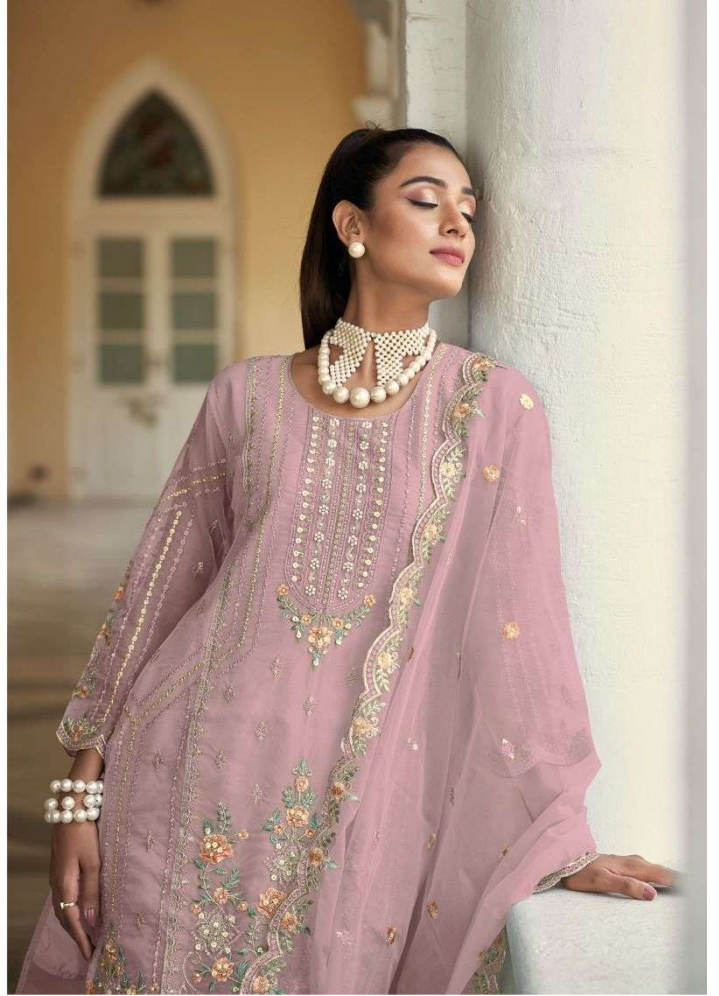

JAY KRISHNA
ICONIC WEAR

BRAND BY

your choice[®]

MESSI-6

READY MADE COLLECTION

your choice[®]
Product By Ganpati Tex
suits - kurtiz - lahnga

D.60001

D.60002

D.60003

JAY KRISHNA
READY MADE WEAR
BRAND BY
your choice[®]

MESSI -6
READY MADE COLLECTION

D.60003

JAY KRISHNA
ICONIC WEAR

BRAND BY

your choice[®]

MESSI-6