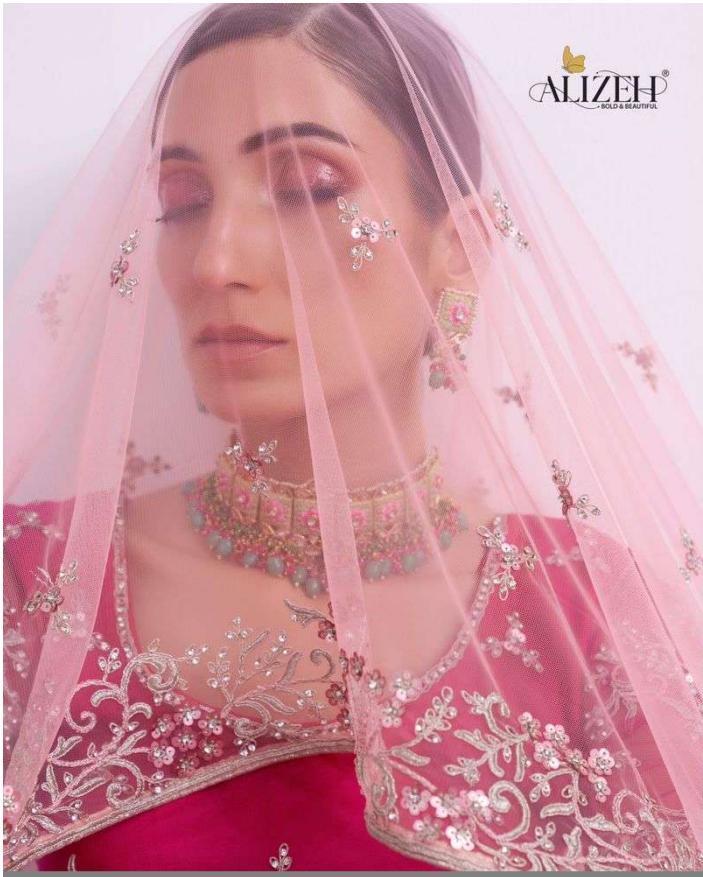

SHADES

ALIZEH
• BOLD & BEAUTIFUL

SHADES

RATE LIST

D. NO	COLOR	RATE
1070	SHADED PINK	11295
1071	SHADED GREEN	6985
1072	CHERRY RED	11295
TOTAL		29575/-

*12% GST EXTRA

FABRIC AND WORK DESCRIPTION:

D.NO 1070 & 1072

NET LEHENGA, DUPATTA & BLOUSE BEAUTIFULLY EMNROIDERED WITH CORDING, SEQUINS, THREAD AND ZARI WORK. ZARKAN AND HAND EMBELLISHMENTS DONE ALL OVER THE LEHENGA, BLOUSE AND DUPATTA

D.NO 1071

SILK LEHENGA & BLOUSE BEAUTIFULLY EMROIDERED WITH THREAD, SEQUINS AND METTE WORK, DUPATTA ON NET FABRIC WITH FOUR SIDE CUT WORK BORDER AND BUTTA WORK, ZARKAN EMBELLISHMENT ALL OVER THE LEHENGA AND BLOUSE

SIZE DETAILS:

BLOUSE – UNSTITCHED UP TO 44" BUST & LEHENGA – SEMI STITCHED UP TO 44"
WAIST

1070

1071

1072

 **ALIZEH**[®]
BOLD & BEAUTIFUL

Go FORTH & BE FABULOUS!
1071

ALIZEH
GOLD & BEAUTY