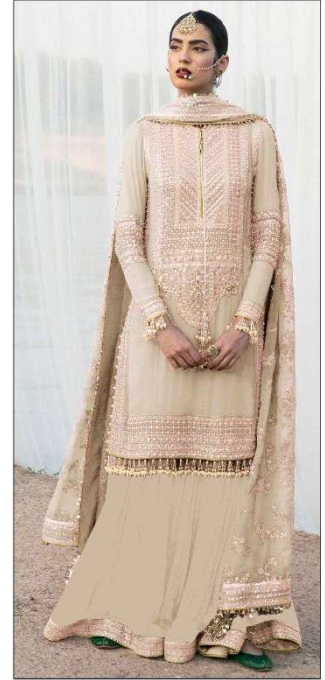

TOP - FOX GEORGETTE EMBROIDERD
WITH HAND WORK
BOTTOM- HEAVY SANTOON WITH LACE WORK
INNER - HEAVY SANTOON
DUPATTA - NAZNEEN HEAVY EMBROIDERED
WITH FOUR SIDE LACE WORK

S - 98 D