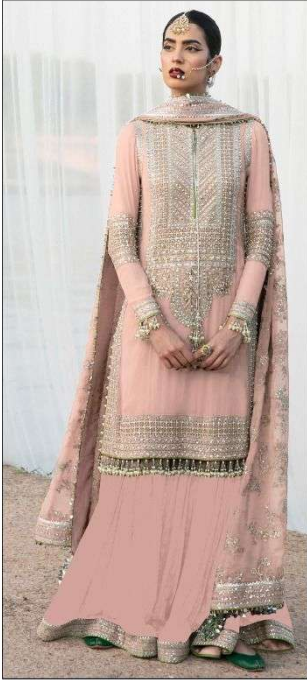

TOP - FOX GEORGETTE EMBROIDERD
WITH HAND WORK
BOTTOM- HEAVY SANTOON WITH LACE WORK
INNER - HEAVY SANTOON
DUPATTA - NAZNEEN HEAVY EMBROIDERED
WITH FOUR SIDE LACE WORK

S - 98 A