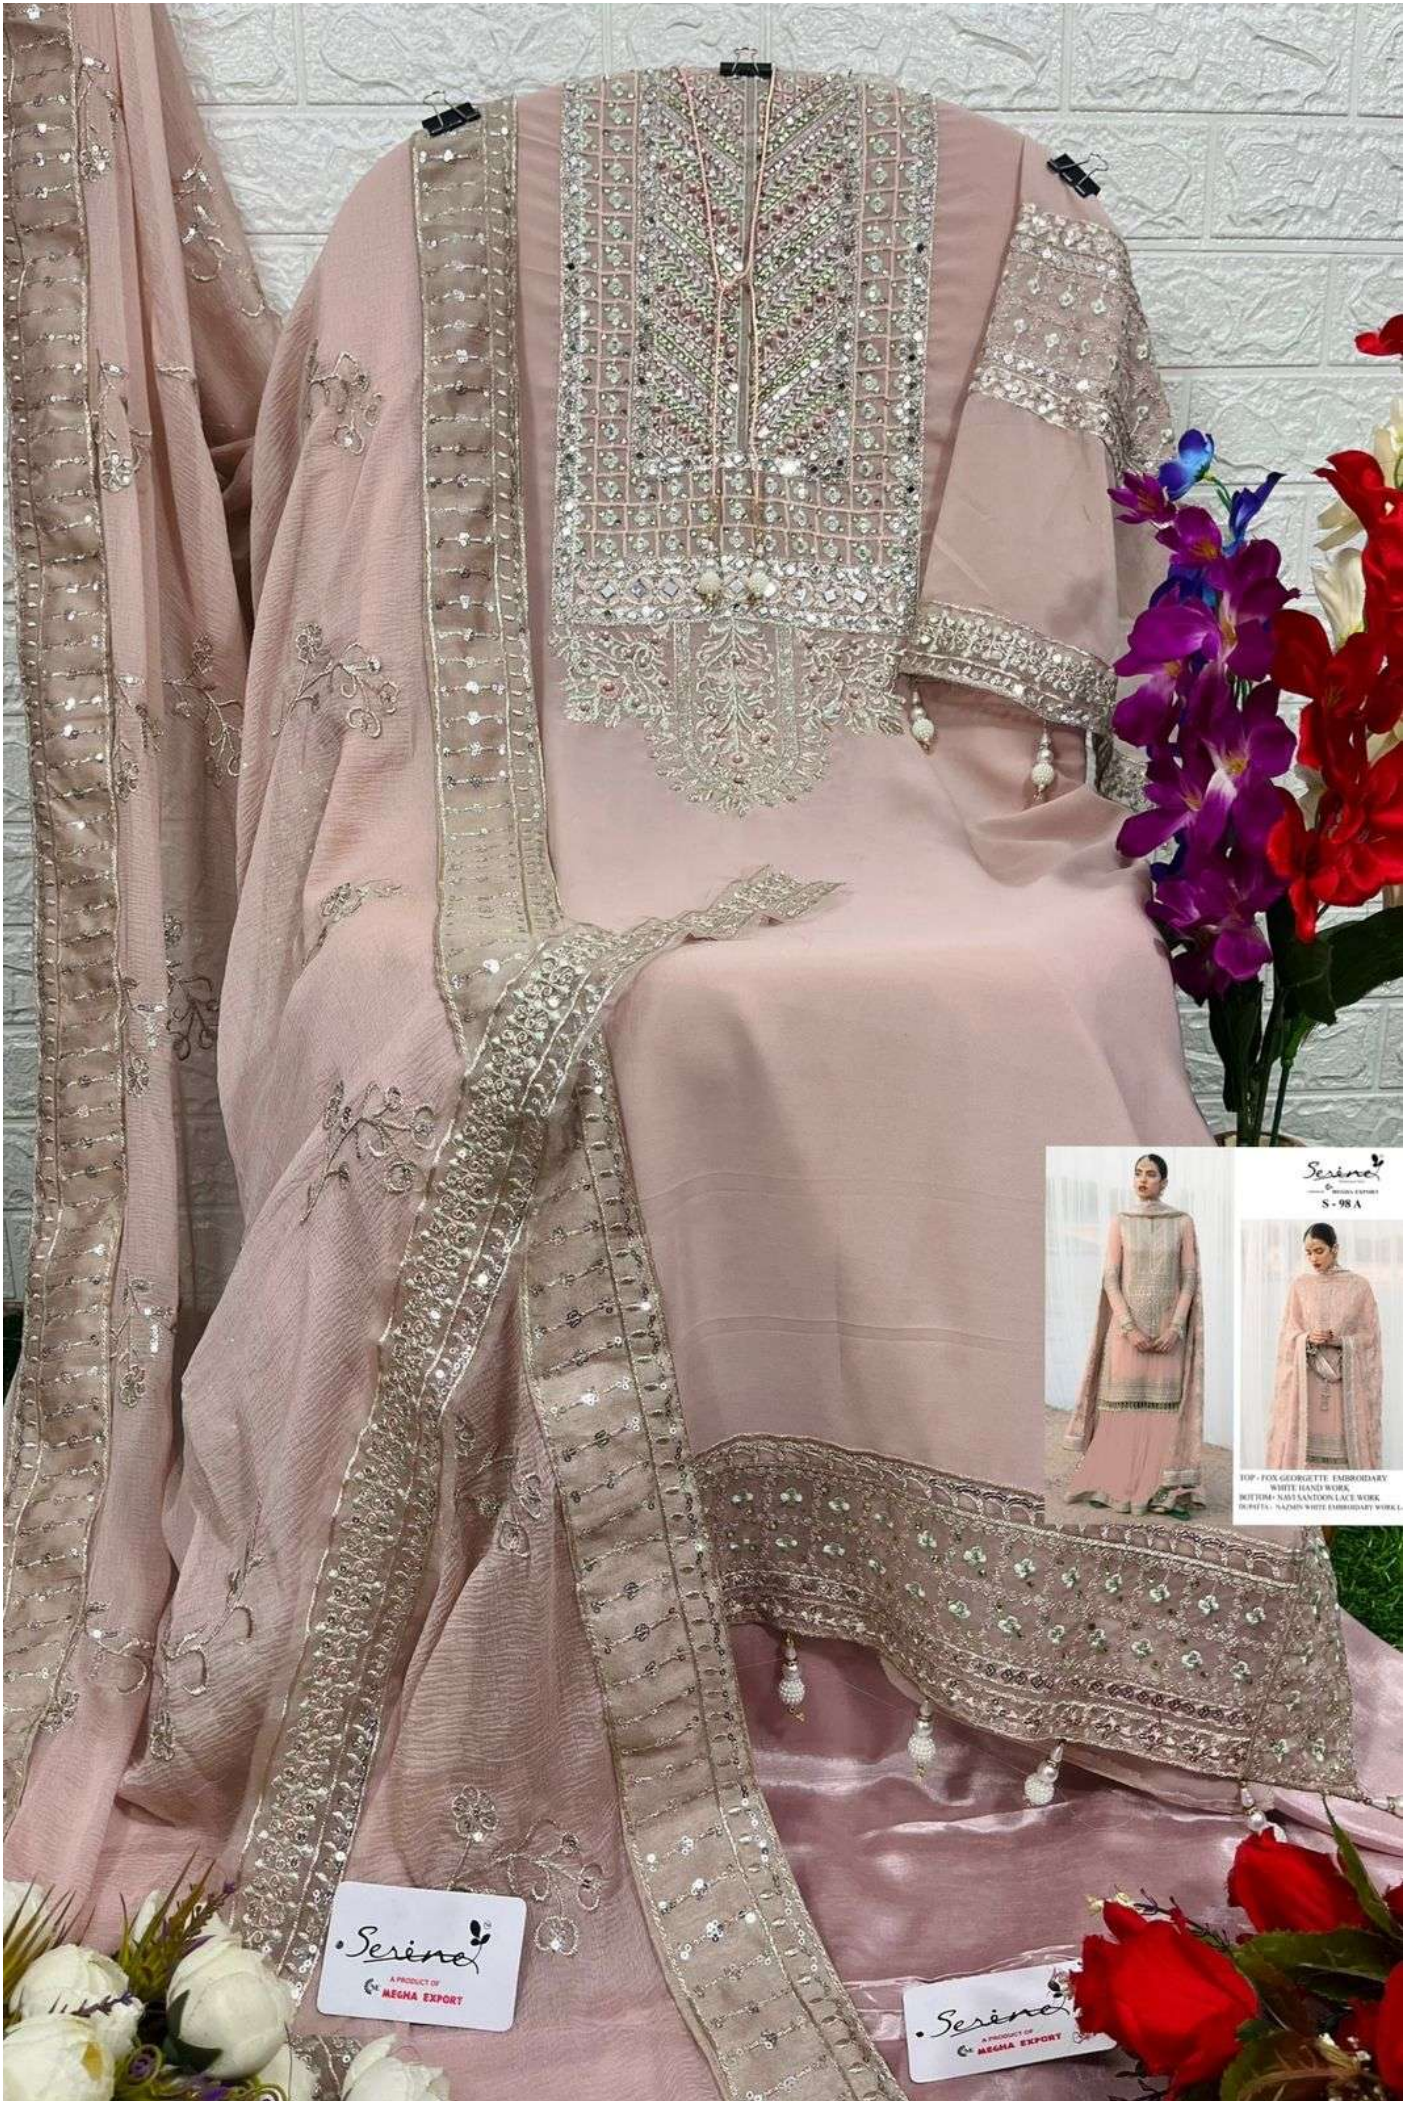

Serina
A PRODUCT OF
MEGHA EXPORT

Serina
A PRODUCT OF
MEGHA EXPORT