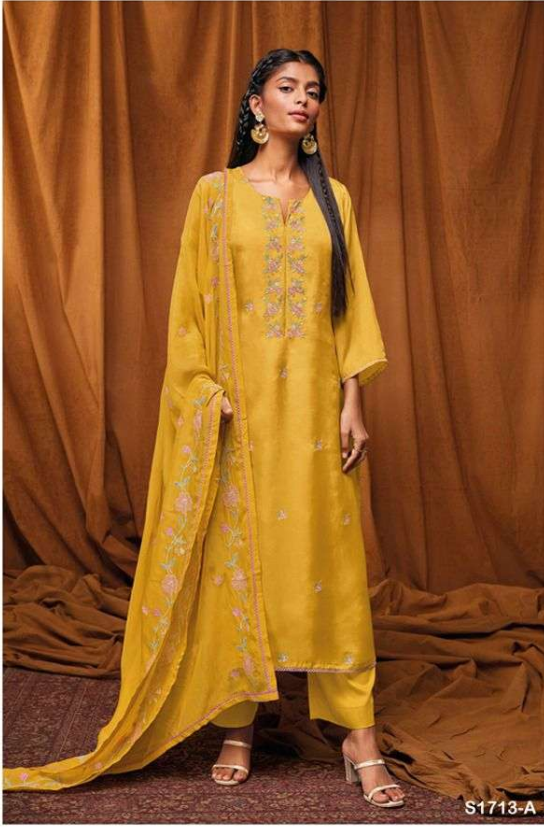

Ganga®

Yahvi

S1713

PRODUCT NAME	<b>YAHVI</b>
D.NO.	S1713
DESCRIPTION	<b>TOP</b> PREMIUM BEMBERG SILK HABUTAI WITH EMBROIDERY & HAND WORK AND LACE  <b>BOTTOM</b> PREMIUM COTTON SATIN SOLID COLOR  <b>DUPATTA</b> FINEST ORGANZA SOLID WITH EMBROIDERY AND PRINT AND FOURE SIDE LACE
HSN CODE	<b>540834</b>
WHOLESALE PRICE	<b>2380/- EACH+GST(EXTRA)</b>