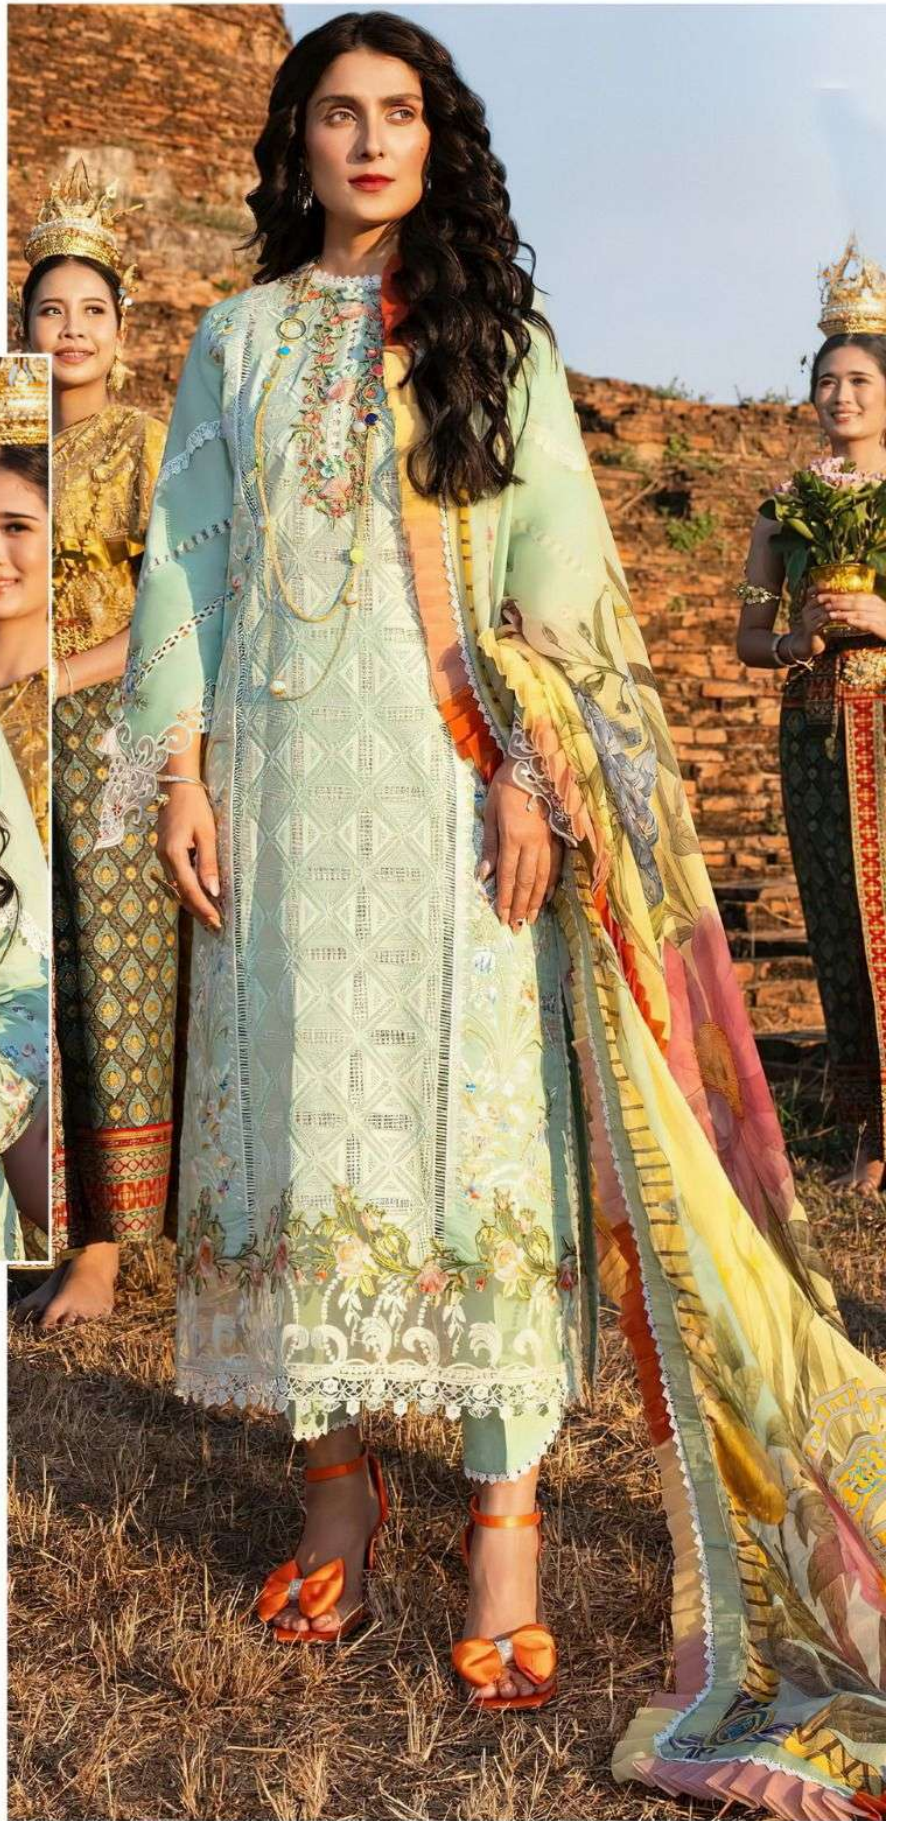

TOP

Cambric Cotton with
Heavy Embroidery Work

BOTTOM-INNER

Semi Lawn

DUPATTA

Tubby Silk with Print

ALK[®]
AL KHUSHBU[®]
MUSHQ
VOL-3

ALK D.No.5005

TOP

Cambric Cotton with
Heavy Embroidery Work

BOTTOM-INNER

Semi Lawn

DUPATTA

Tubby Silk with Print

ALK[®]
AL KHUSHBU[®]
MUSHQ
VOL-3

ALK D.No.5006

TOP

Cambric Cotton with
Heavy Embroidery Work

BOTTOM-INNER

Semi Lawn

DUPATTA

Tubby Silk with Print

ALK[®]
AL KHUSHBU[®]
MUSHQ
VOL-3

ALK D.No.5007

TOP

Cambric Cotton with
Heavy Embroidery Work

BOTTOM-INNER

Semi Lawn

DUPATTA

Tubby Silk with Print

ALK[®]
AL KHUSHBU[®]
MUSHQ
VOL-3

ALK D.No.5008