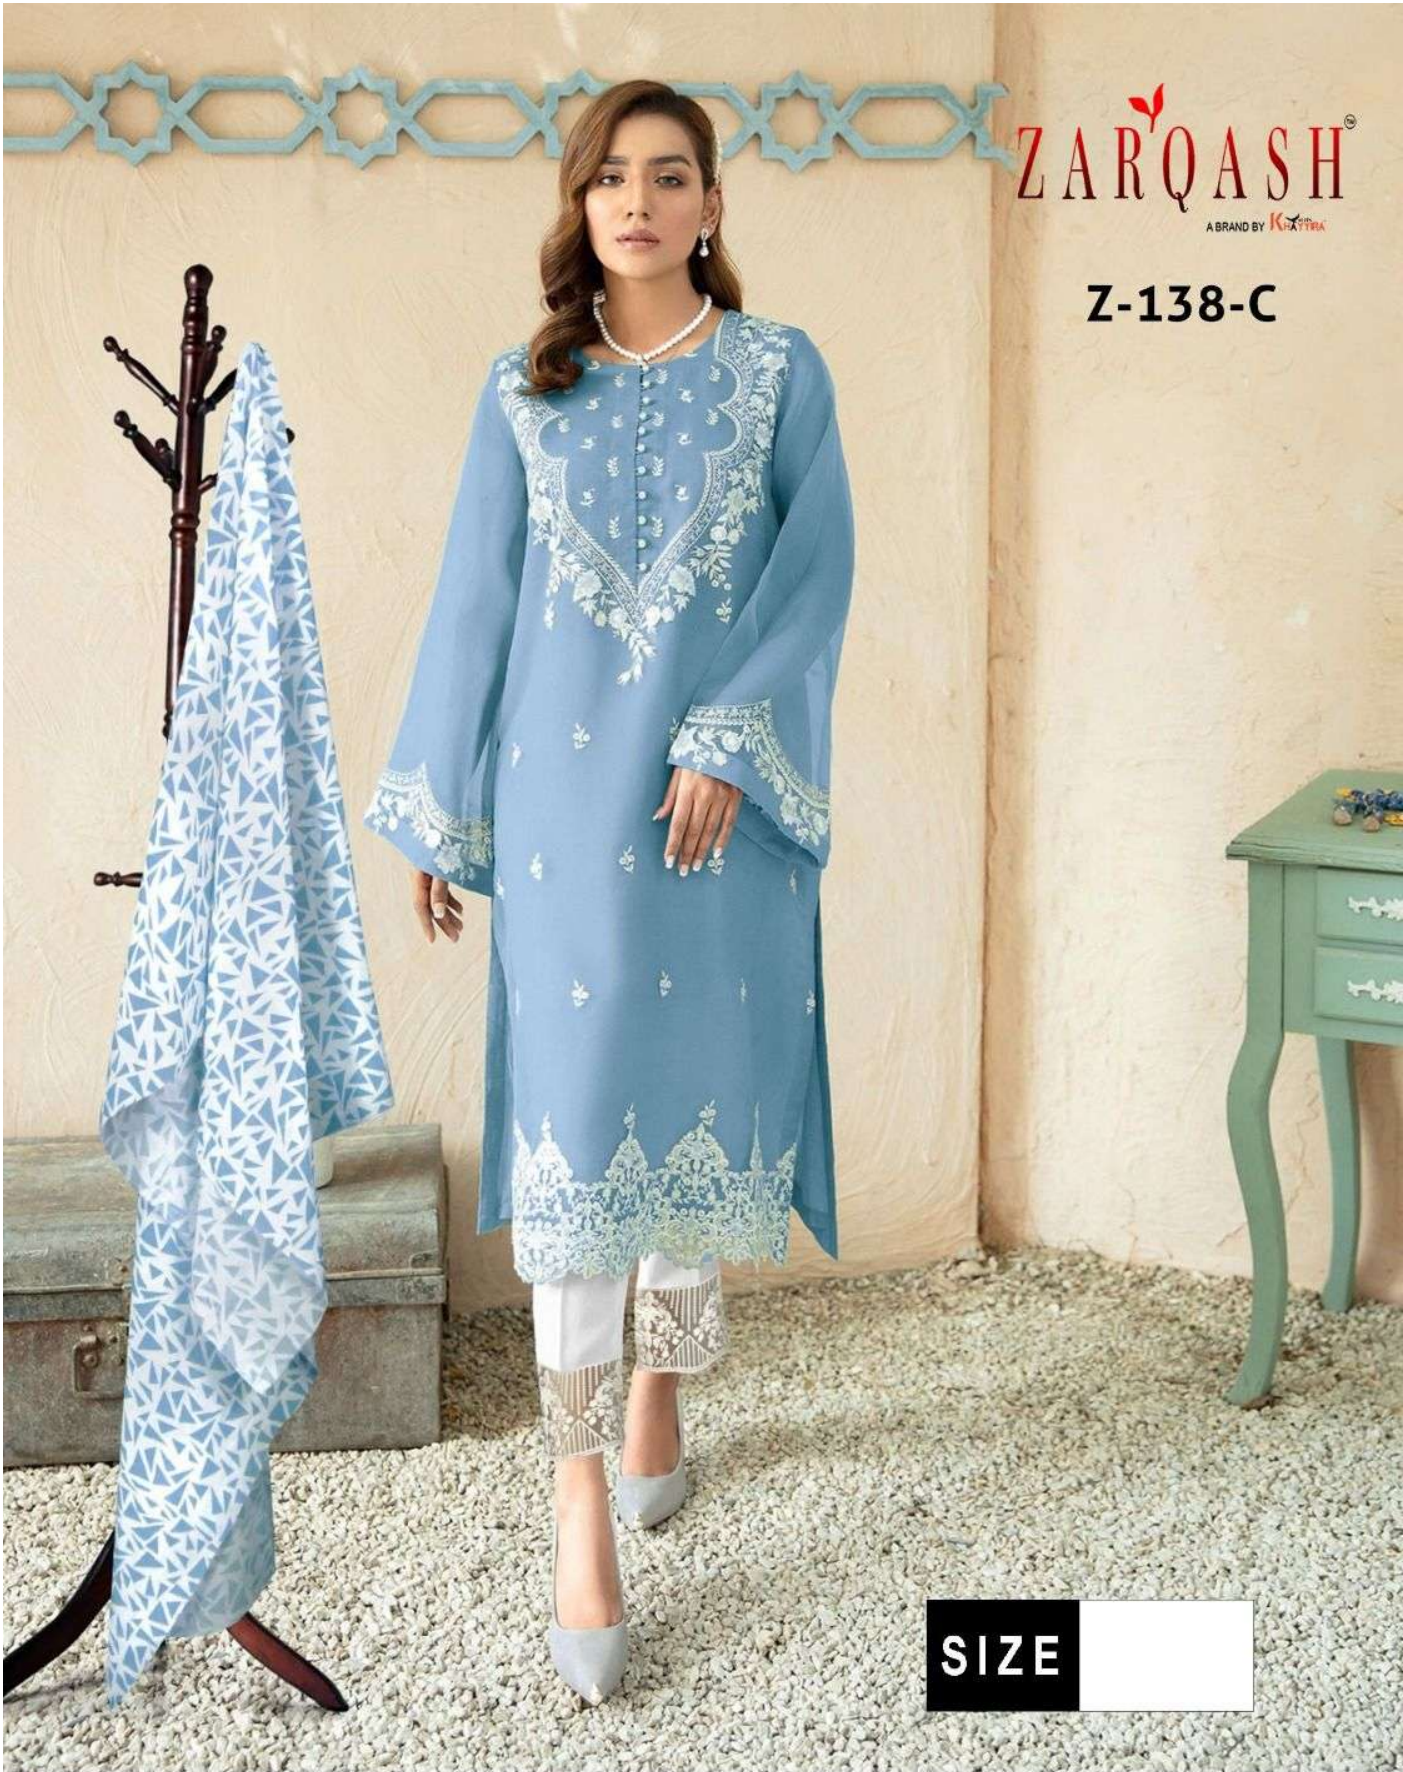

ZARQASH[®]
A BRAND BY KAYTEKA

Z-138-C

SIZE

TOP
FOX GEORGETTE
EMBROIDERY

PANT
HEAVY REYON LYCRA
STRATCHABLE

INNER
HEAVY SANTOON

DUPATTTA
CHIFFON DIGITAL
PRINT

ZARQASH[®]
A BRAND BY KAYYUM

Z-138-A

SIZE

TOP
FOX GEORGETTE
EMBROIDERY

PANT
HEAVY REYON LYCRA
STRATCHABLE

INNER
HEAVY SANTOON

DUPATTTA
CHIFFON DIGITAL
PRINT

ZARQASH[®]
A BRAND BY KAYTEKA

Z-138-C

SIZE

TOP
FOX GEORGETTE
EMBROIDERY

PANT
HEAVY REYON LYCRA
STRATCHABLE

INNER
HEAVY SANTOON

DUPATTTA
CHIFFON DIGITAL
PRINT

ZARQASH[®]
A BRAND BY KAYTEA

Z-138-B

SIZE

TOP
FOX GEORGETTE
EMBROIDERY

PANT
HEAVY REYON LYCRA
STRATCHABLE

INNER
HEAVY SANTOON

DUPATTTA
CHIFFON DIGITAL
PRINT

ZARQASH[®]
A BRAND BY KAYTEA

Z-138-D

SIZE

TOP
FOX GEORGETTE
EMBROIDERY