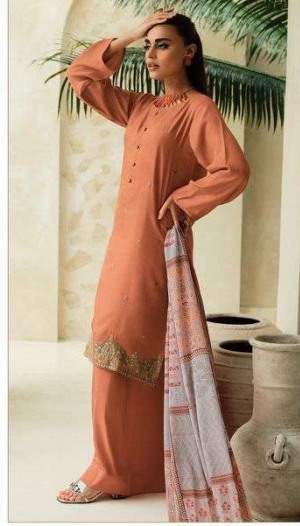

VARSHA  
**PARIDHI**

VARSHA

PARIDHI

PD-01

PD-02

PD-03

PD-04

VARSHA  
**PARIDHI**

VARSHA  
PARIDHI

DESIGN	PRICE	DESCRIPTION
PD-01	1280	•TOP• MUSLIN LINING WITH DAMAN EMBROIDERY
PD-02	1280	•BOTTOM• COTTON SILK SOLID
PD-03	1280	•DUPATTA• CHINNON DIGITALLY PRINTED
PD-04	1280	

TOTAL AMOUNT :5,120/-+GST

TOTAL PIECES : 4

FROM VARSHA FASHION

---

PD-03