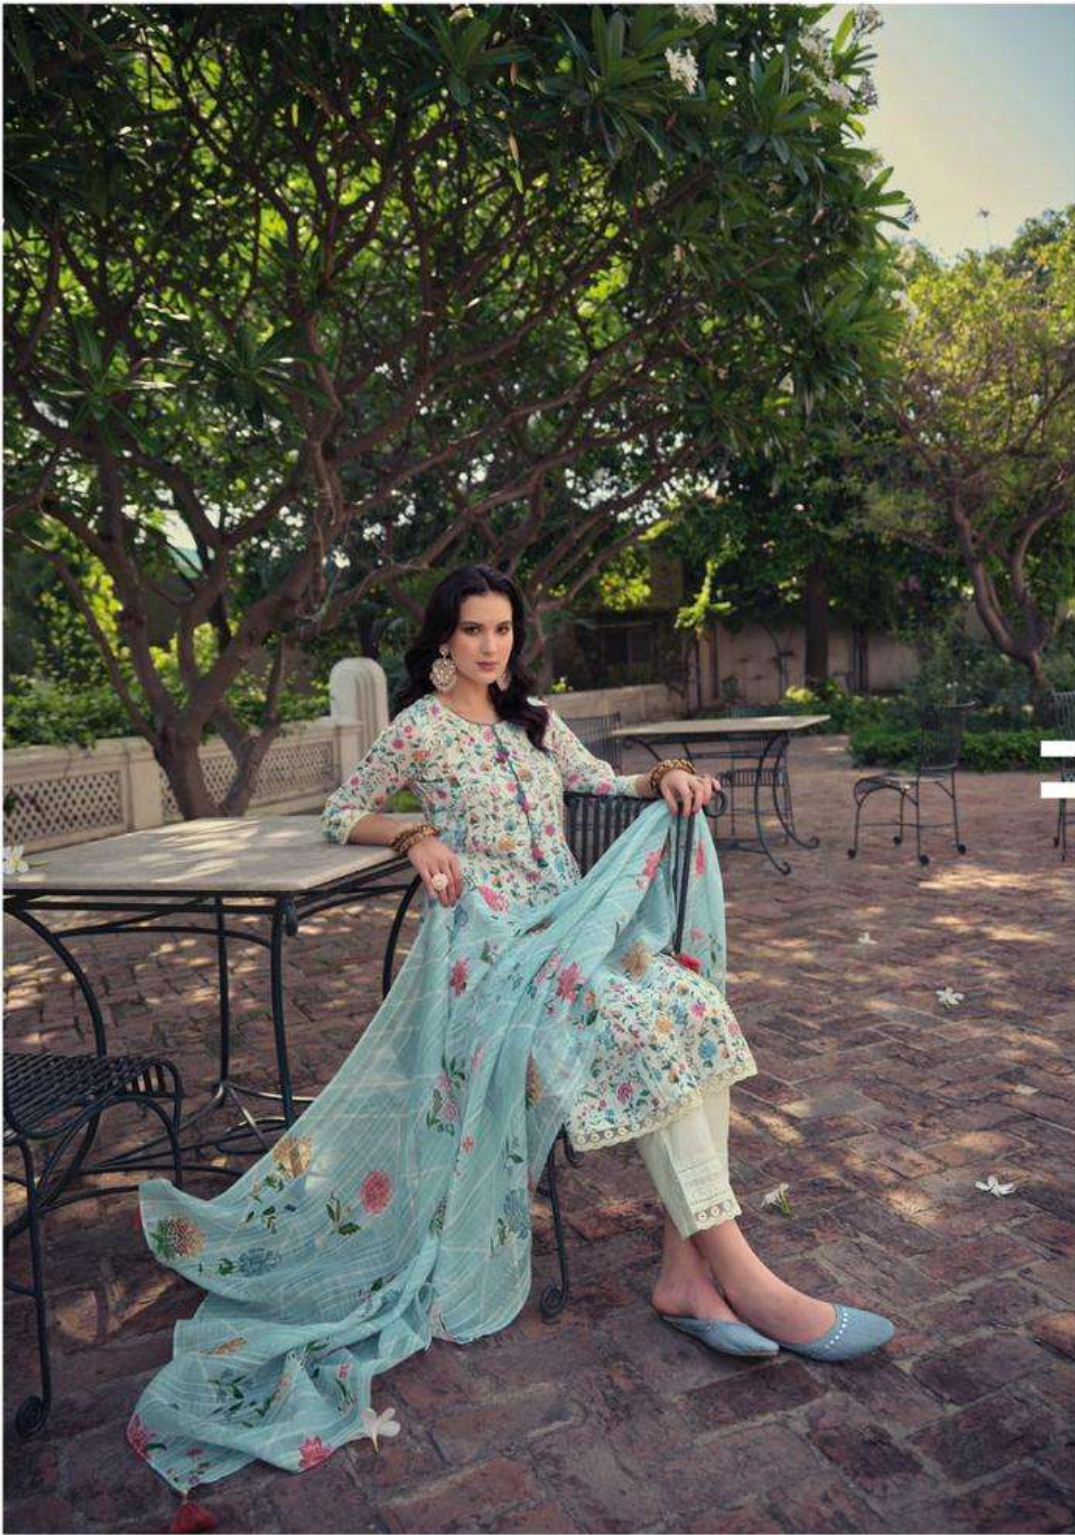

KAILEE
fashion
KUTRA ETHNIC WEAR

साद

FASHION *Glassry*

40801

KAILEE
fashion
KUTRA ETHNIC WEAR

साद

KAILEE
fashion
INDIAN ETHNIC WEAR

KAILEE™