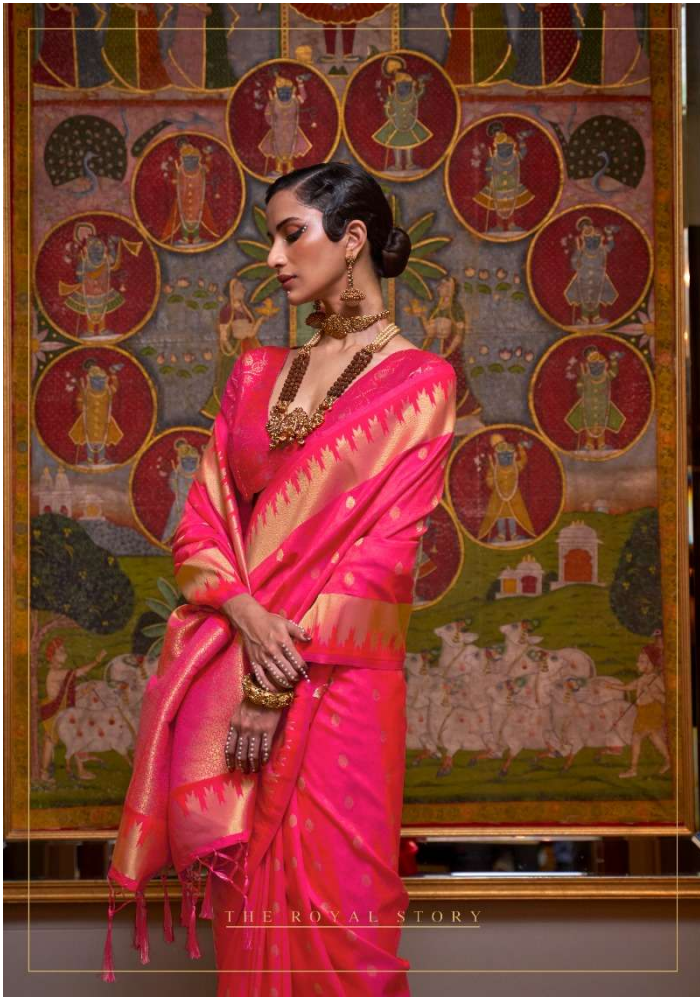

KARISSA SILK
HANDLOOM WEAVING SILK WITH HEAVY BLOUSE

291004

THE ROYAL STORY

RATTEX
291001

THE ROYAL STORY

RAJTEX
Bridal Collection
Sarees | Lehengas | 18 Karat
291005

THE ROYAL STORY

RAI TEX
291006