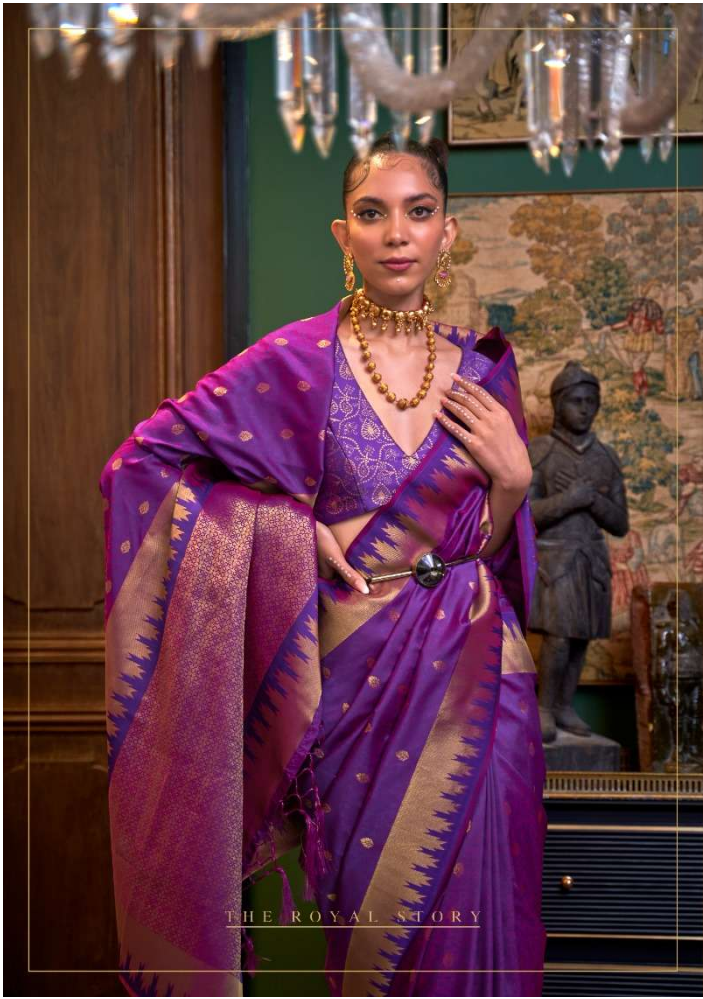

KARISSA SILK
HANDLOOM WEAVING SILK WITH HEAVY BLOUSE

291004

THE ROYAL STORY

RATTEX
291001

THE ROYAL STORY

RAJTEX
Bridal Collection
Sarees | Lehengas | 18 Karat
291005

THE ROYAL STORY

RAI TEX
291006