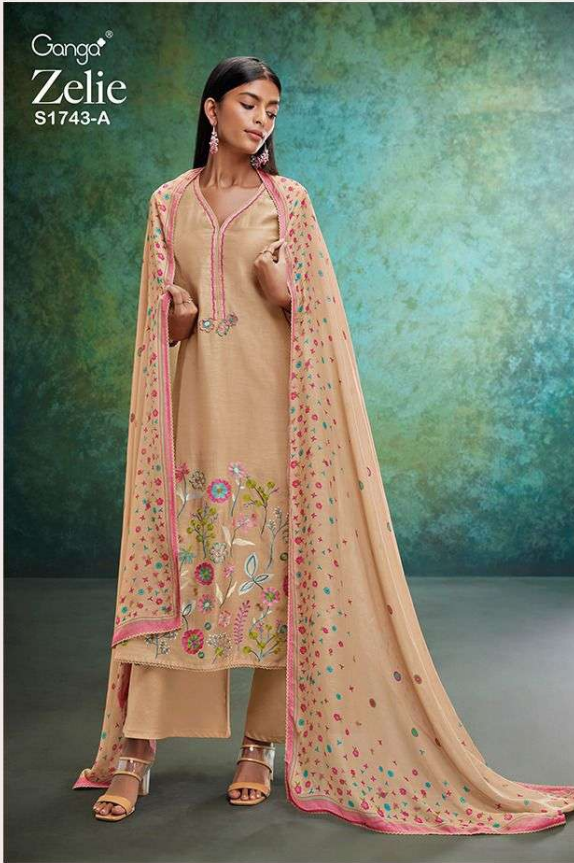

Ganga[®]

Zelie

S1743

Ganga®

Zelie

S1743

S1743-A

Ganga®

S1743-B

Ganga®

S1743-A

S1743-B

Ganga®
Zelie
S1743- A/B

Ganga®
Zelie
S1743-A

PRODUCT NAME	ZELIE
D.NO.	S1743
DESCRIPTION	<p>TOP PREMIUM BEMBERG SILK SOLID WITH EMBROIDERY AND HANDWORK AND LACE ON DAMAN</p> <p>BOTTOM PREMIUM COTTON SATIN SOLID COLOR</p> <p>DUPATTA FINEST VISCOSE SILK PRINTED WITH FOUR SIDE LACE</p>
HSN CODE	540834
WHOLESALE PRICE	2325/- EACH+GST(EXTRA)