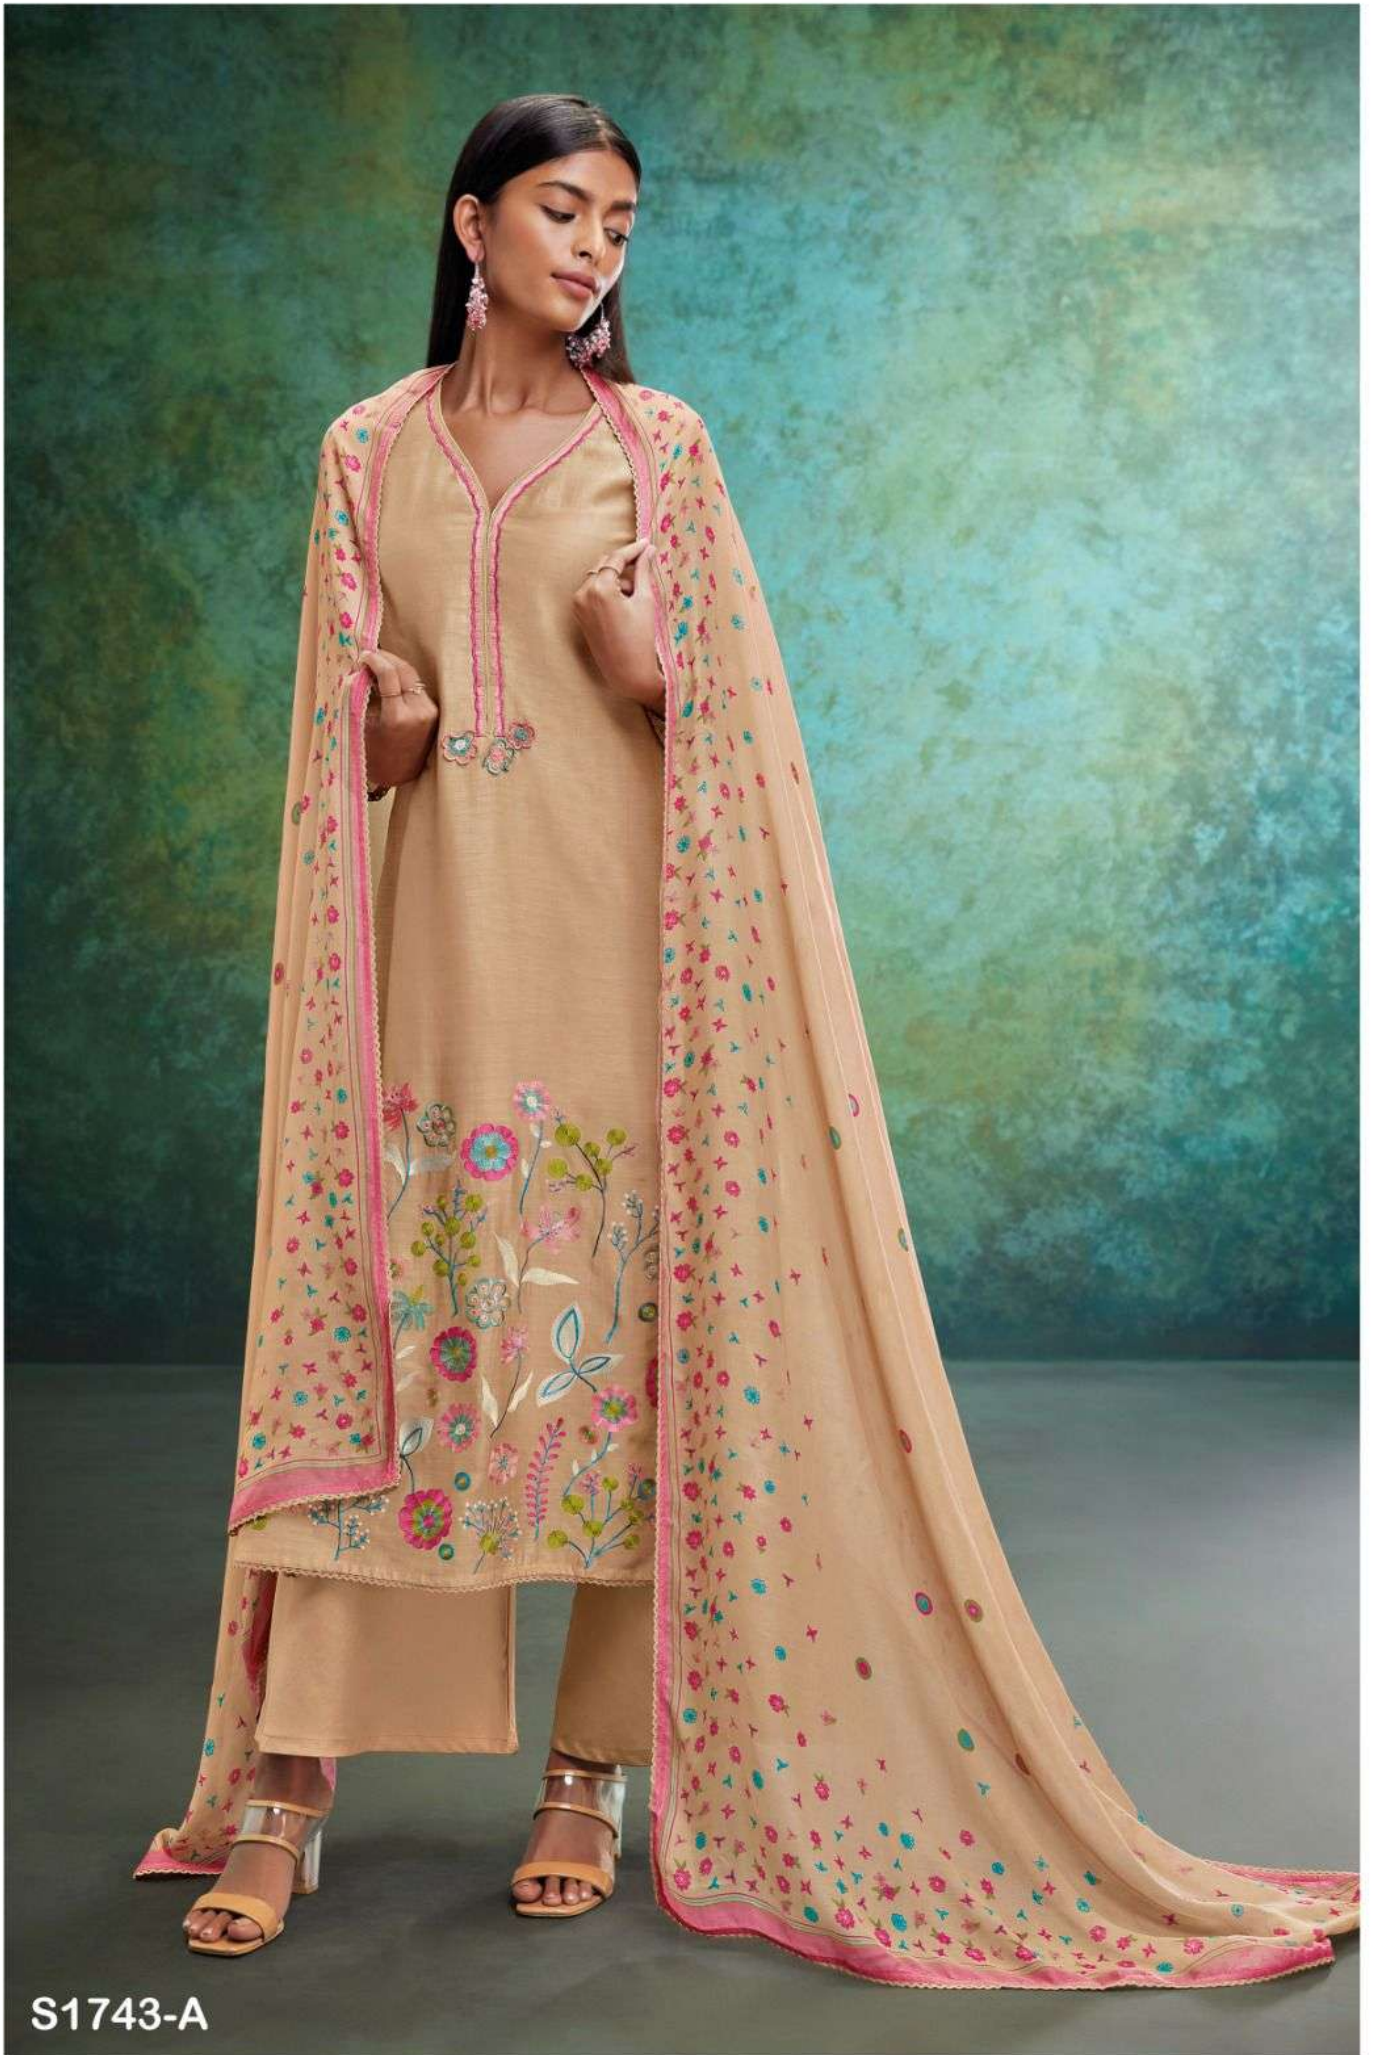

Ganga®

Zelie

S1743

Ganga®

Zelie

S1743

S1743-A

Ganga®

S1743-B

Ganga®

S1743-A

S1743-B

Ganga®
Zelie
S1743- A/B

PRODUCT NAME	ZELIE
D.NO.	S1743
DESCRIPTION	<p>TOP PREMIUM BEMBERG SILK SOLID WITH EMBROIDERY AND HANDWORK AND LACE ON DAMAN</p> <p>BOTTOM PREMIUM COTTON SATIN SOLID COLOR</p> <p>DUPATTA FINEST VISCOSE SILK PRINTED WITH FOUR SIDE LACE</p>
HSN CODE	540834
WHOLESALE PRICE	2325/- EACH+GST(EXTRA)