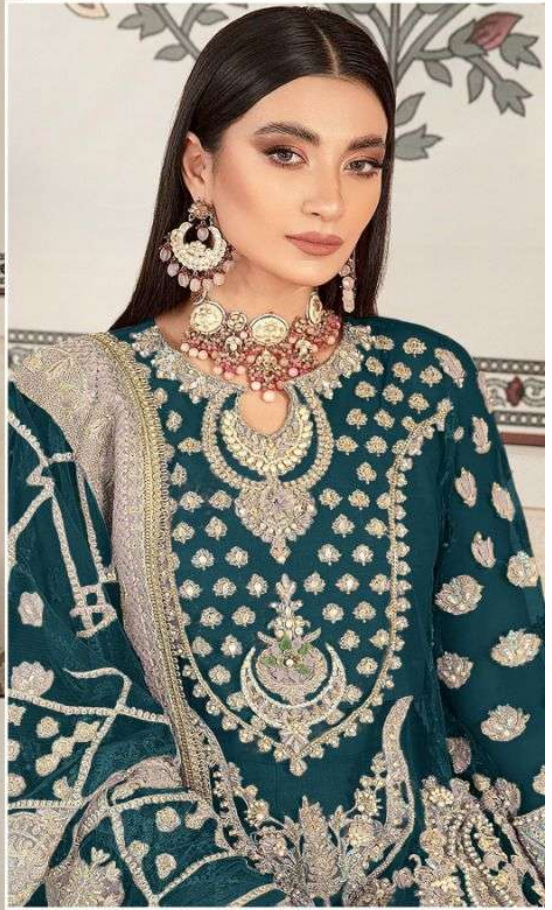

ALK[®]
AL KHUSHBU[®]

MUZZLIN

ALK D.No.4022-A

TOP

Fox Georgette with
Embroidery

BOTTOM-INNER

Dull Santoon

DUPATTA

Butterfly net With Heavy
Embroidery

ALK[®]
AL KHUSHBU[®]

MUZZLIN

ALK D.No.4022-A

TOP

Fox Georgette with
Embroidery

BOTTOM-INNER

Dull Santoon

DUPATTA

Butterfly net With Heavy
Embroidery

ALK[®]

AL KHUSHBU[®]

MUZZLIN

ALK D.No.4022-B

TOP

Fox Georgette with
Embroidery

ALK-4022-A

ALK-4022-B

ALK-4022-C

ALK[®]
AL KHUSHBU[®]

MUZZLIN

ALK D.No.4022-C

TOP

Fox Georgette with
Embroidery