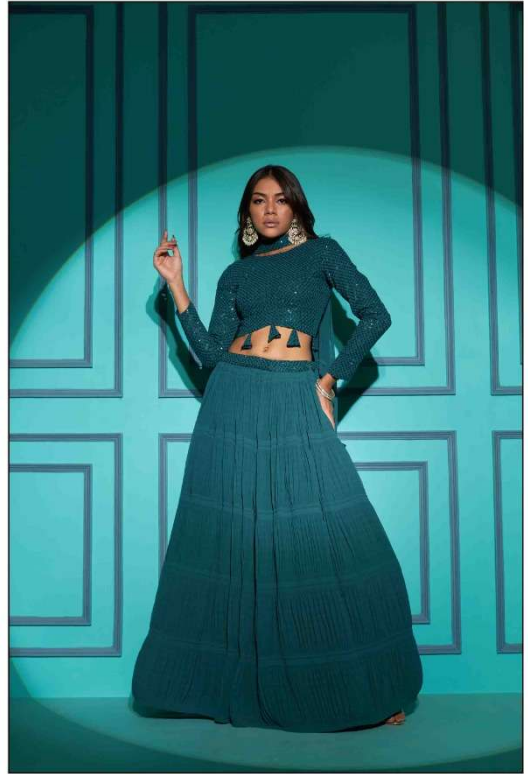

शुभकला bhkala