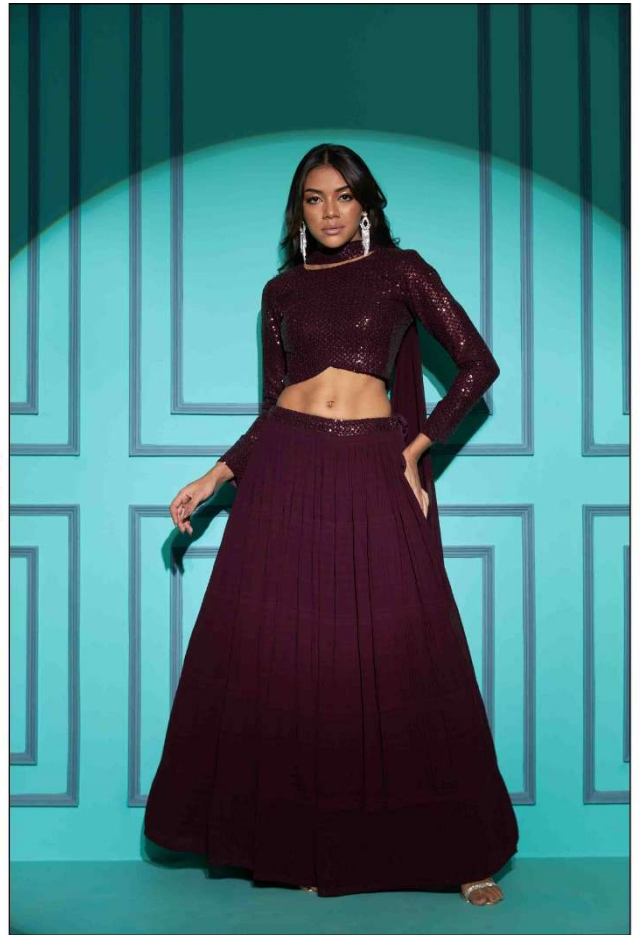

Subhkalā

7102