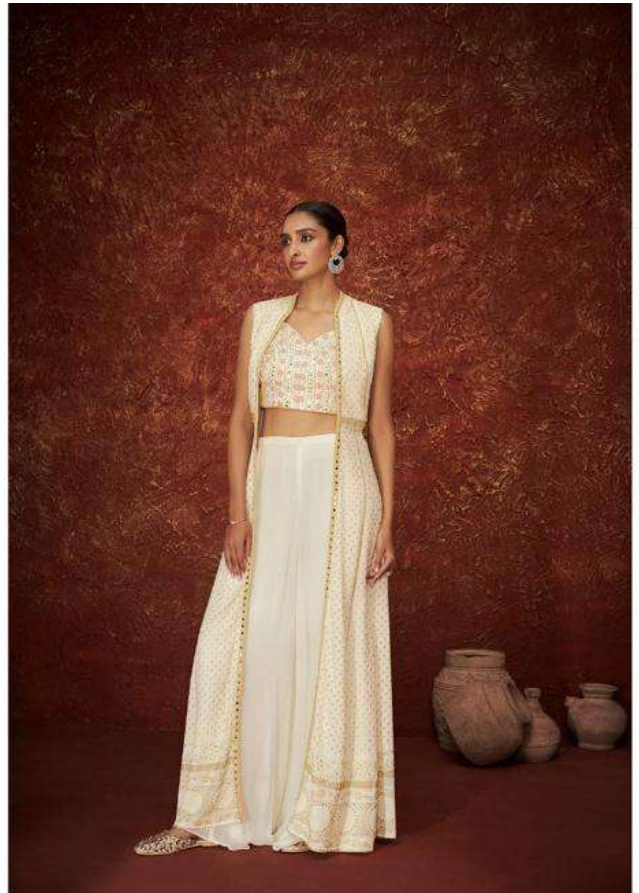

SAYURI[®]
Designer

DAISY

SAYURI[®]
Designs

Be your own design and style icon with this dress.

9505

Be your own design and style icon with this dress.

9506

SAYURI[®]
Designer

SAYURI[®]
Designer

Be your own design and style icon with this dress.

9505

Be your own design and style icon with this dress.

9507

SAYURI®
Designer

Be your own designer and style icon with this dress.

9506

SAYURI[®]
Design
DAISY

Be your own design and style icon with this dress.

SAYURI®
Designer

Be your own design and style icon with this dress.

9507

SAYURI[®]
DAISY

9505

9506