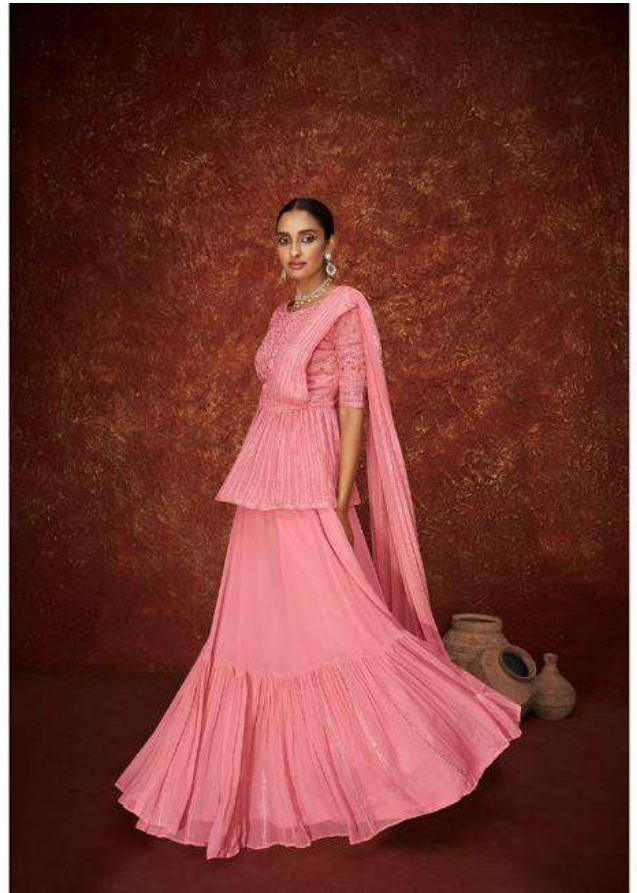

SAYURI®
Designer

Be your own design and style icon with this dress.

9507