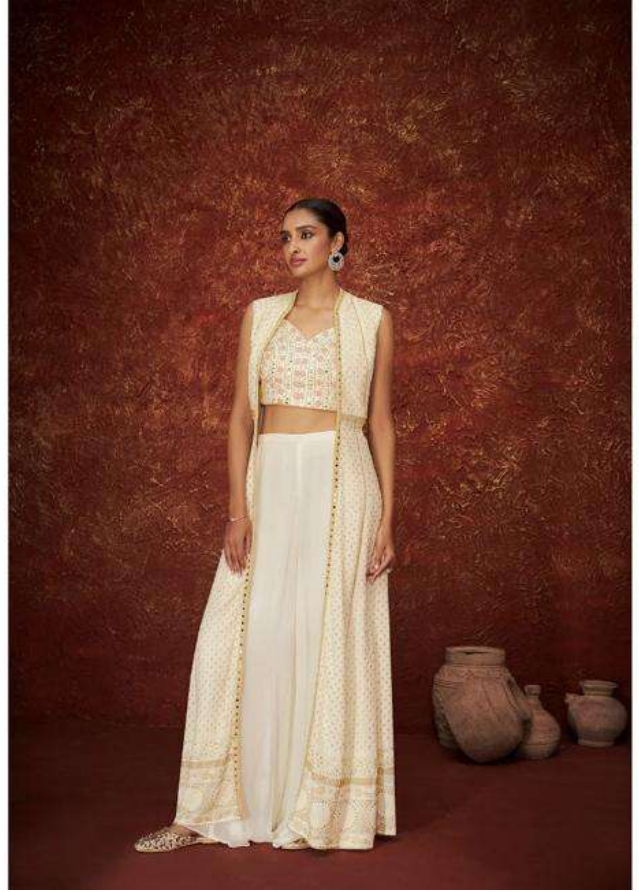

SAYURI[®]
Designer

DAISY

SAYURI[®]
Designs

Be your own design and style icon with this dress.

9505

Be your own design and style icon with this dress.

9506

SAYURI[®]
Designer

SAYURI[®]
Designer

Be your own design and style icon with this dress.

9505

Be your own design and style icon with this dress.

9507

SAYURI[®]
Designer

Be your own designer and style icon with this dress.

9506