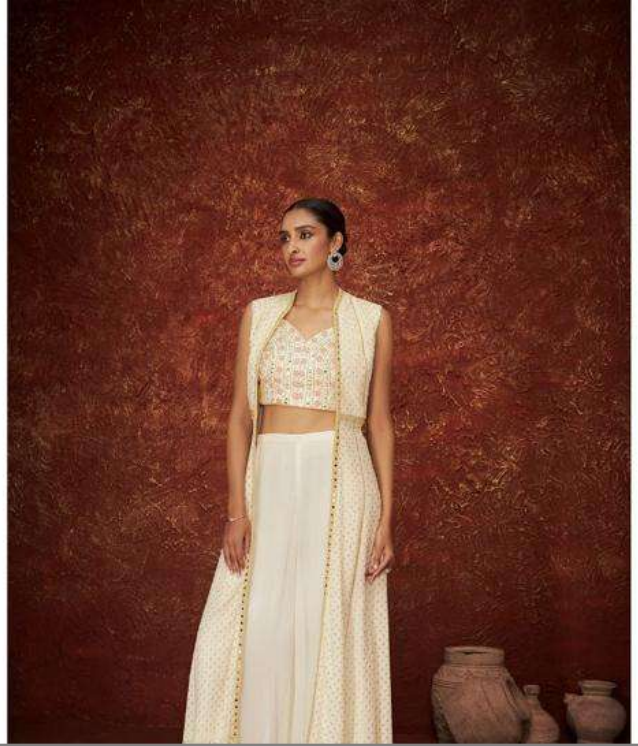

SAYURI[®]
Designer

DAISY

SAYURI[®]
Designs

Be your own design and style icon with this dress.

9505

Be your own design and style icon with this dress.

9506

SAYURI[®]
Designer

Be your own design and style icon with this dress.

95

Be your own design and style icon with this dress.

9507

SAYURI[®]
Designer

Be your own designer and style icon with this dress.

9506

SAYURI[®]
Design
DAISY