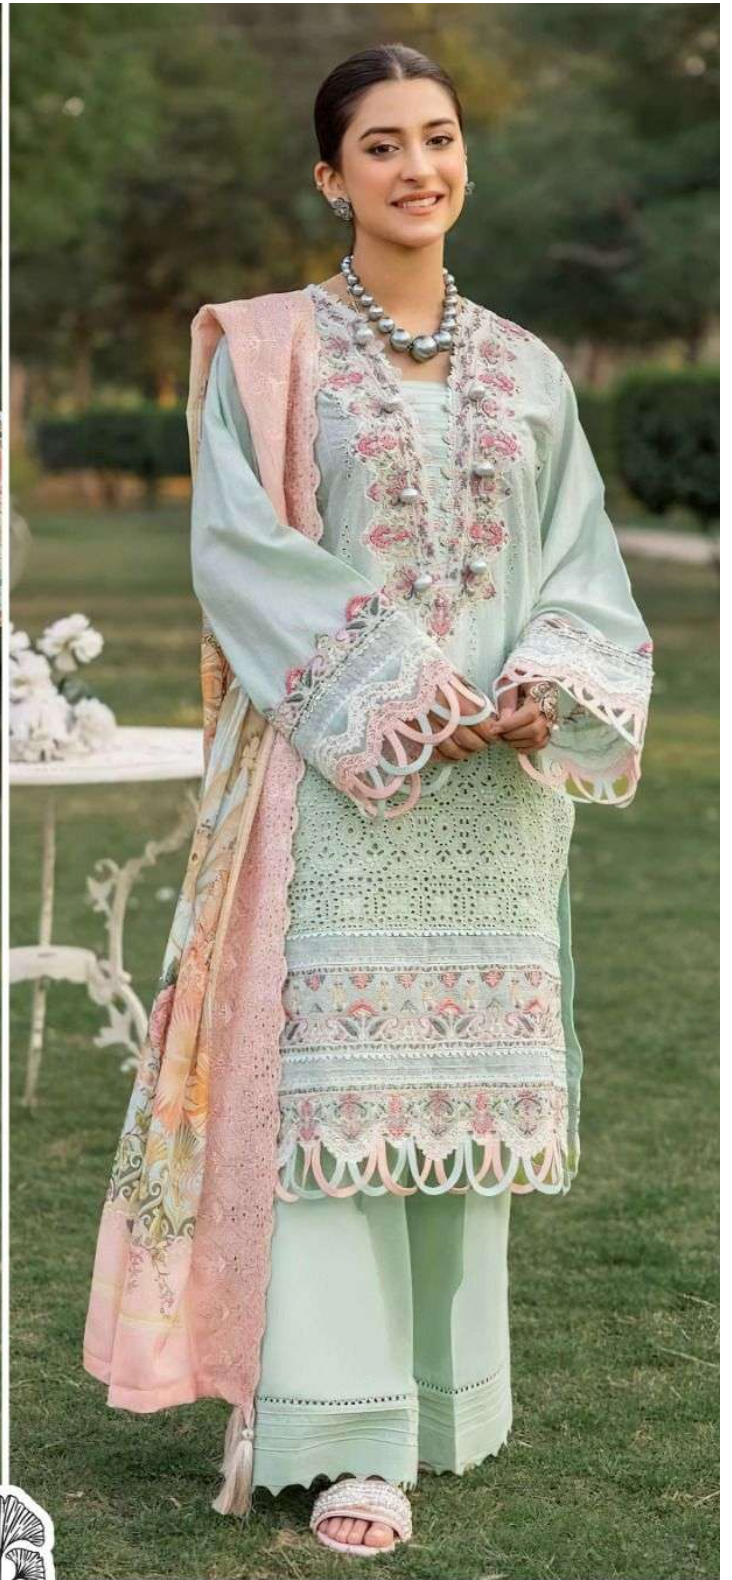

ALAYNA

ZAHA

D.No.10170

TOP Cambric Cotton With Heavy Embroidery Work

BOTTOM-INNER Semi Lawn

DUPATTA Tubby Silk With Print

ALAYNA

ZAHA

D.No.10170

TOP Cambric Cotton With Heavy Embroidery Work

BOTTOM-INNER Semi Lawn

DUPATTA Tubby Silk With Print

ALAYNA

ZAHA

D.No.10171

TOP Cambric Cotton With Heavy Embroidery Work

BOTTOM-INNER Semi Lawn

DUPATTA Tubby Silk With Print

ALAYNA

ZAHA

D.No.10173

TOP

Cambric Cotton With
Heavy Embroidery Work

BOTTOM-INNER
Semi Lawn

DUPATTA

Tubby Silk With
Print

ALAYNA

ZAHA

D.No.10172

TOP

Cambric Cotton With
Heavy Embroidery Work

BOTTOM-INNER
Semi Lawn