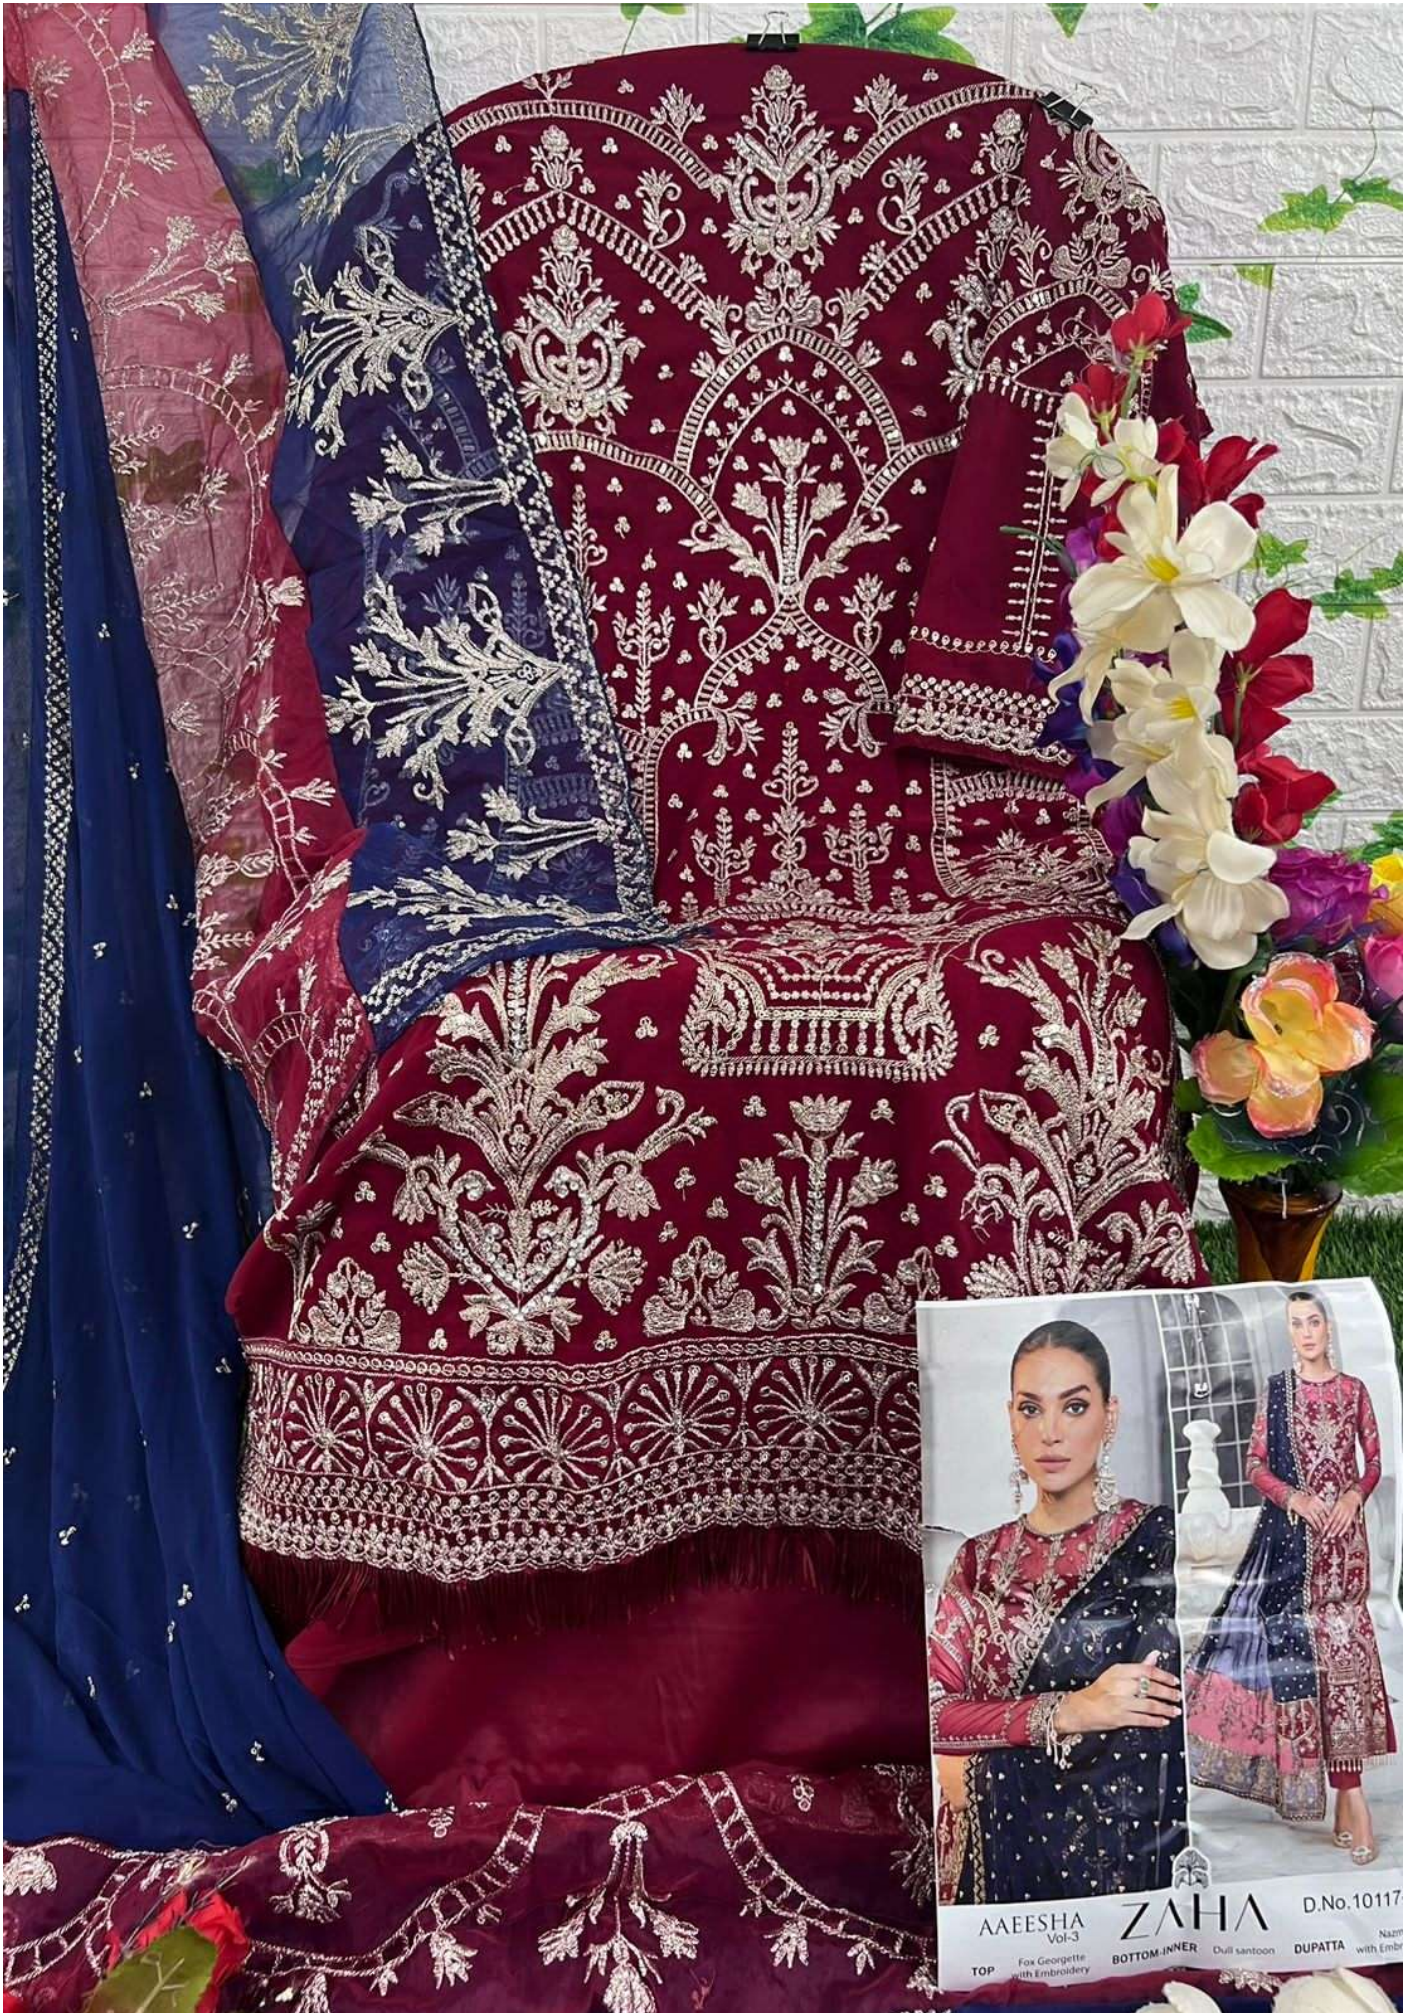

AAESHA
Vol-3
TOP Fox Georgette
with Embroidery

ZAHARA
BOTTOM INNER Dull saree

AAEESHA
Vol-3

ZAHA

D.No.10117

TOP Fox Georgette with Embroidery

BOTTOM INNER Dull santoon

DUPATTA Nazmi with Embroidery