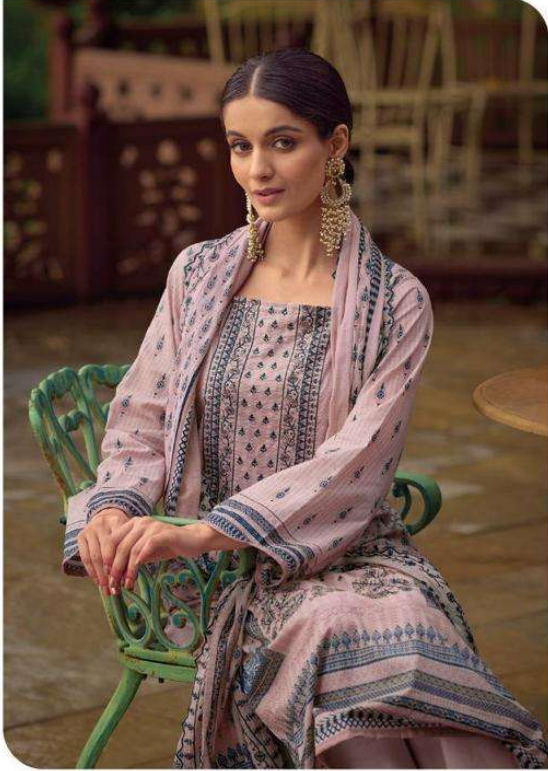

**BIN SAEED
LAWN COLLECTION
VOL - 6**

SIMPLE YET SOPHISTICATED
6001

Shree
FABS

Colour
Me
Beautiful

FASHION'S FADE, STYLE IS ETERNAL.
6003

6004

ELEGANCE IS ELIMINATION

FASHION IS A LANGUAGE