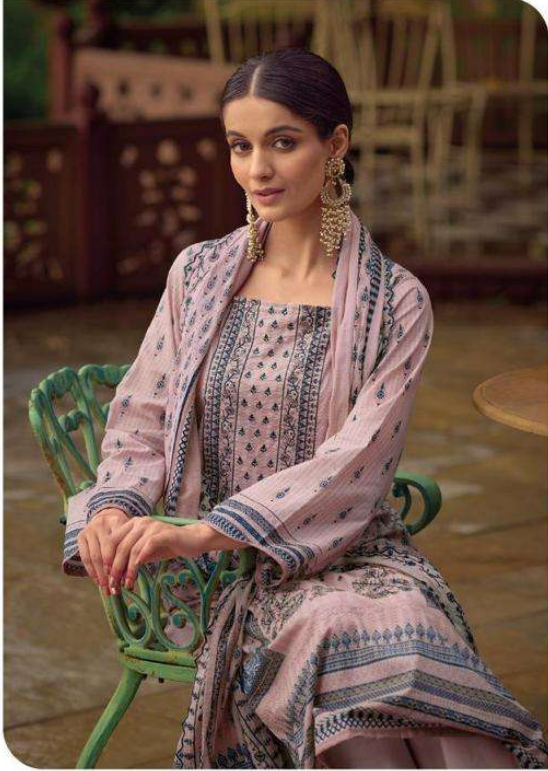

**BIN SAEED  
LAWN COLLECTION  
VOL - 6**

SIMPLE YET SOPHISTICATED  
6001

Shree  
FABS

Colour  
Me  
Beautiful

FASHION'S FADE, STYLE IS ETERNAL.  
6003

FASHION IS A LANGUAGE

6005

FASHION IS A LANGUAGE  
6005