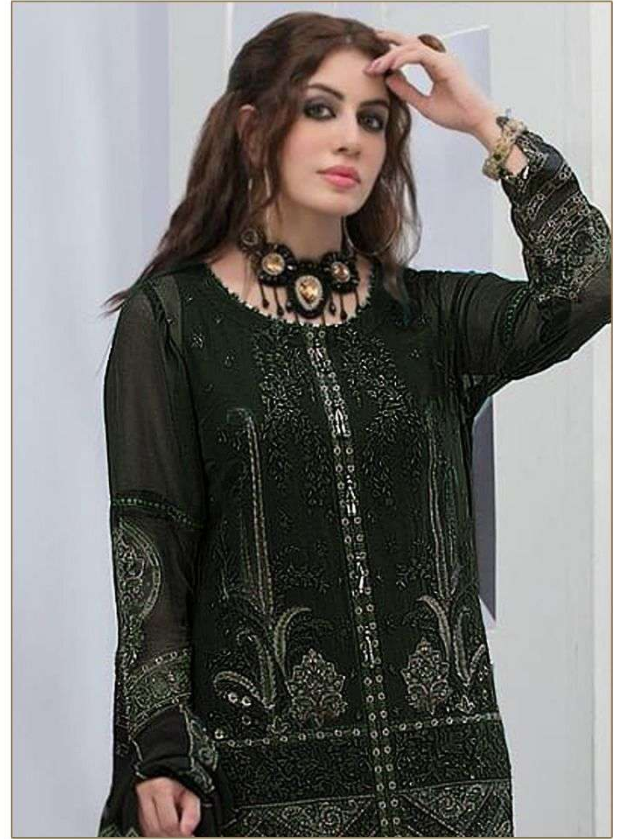

Simra[®]
SUNRISE OF FASHION

D.No.22 A

**TOP - FOX GEORGETTE HEAVY EMBROIDERED
BOTTOM -INNER HEAVY SANTOON
DUPATTA - NAZNEEN HEAVY EMBROIDERED**

Simra[®]
SUNRISE OF FASHION

D.No.22 A

**TOP - FOX GEORGETTE HEAVY EMBROIDERED
BOTTOM -INNER HEAVY SANTOON
DUPATTA - NAZNEEN HEAVY EMBROIDERED**

Simra[®]
SUNRISE OF FASHION

D.No.22 B

TOP - FOX GEORGETTE HEAVY EMBROIDERED
BOTTOM -INNER HEAVY SANTOON
DUPATTA - NAZNEEN HEAVY EMBROIDERED

Simra[®]
SUNRISE OF FASHION

D.No.22 C

**TOP - FOX GEORGETTE HEAVY EMBROIDERED
BOTTOM -INNER HEAVY SANTOON
DUPATTA - NAZNEEN HEAVY EMBROIDERED**

Simra[®]
SUNRISE OF FASHION

D.No.22 D

**TOP - FOX GEORGETTE HEAVY EMBROIDERED
BOTTOM -INNER HEAVY SANTOON
DUPATTA - NAZNEEN HEAVY EMBROIDERED**

TOP - FOX GEORGETTE HEAVY EMBROIDERED
BOTTOM - INNER HEAVY SANTOON
DUPATTA - NAZNEEN HEAVY EMBROIDERED

D.No.22 A

D.No.22 B

D.No.22 C

D.No.22 D

Serena
MADE IN INDIA

Serena
MADE IN INDIA

Serena
MADE IN INDIA
D.No.21 C

TOP - FOR GEORGETTE HEAVY EMBROIDERED
BOTTOM - INNER - HEAVY SANTOON
DUPATTA - NAZNEEN HEAVY EMBROIDERED