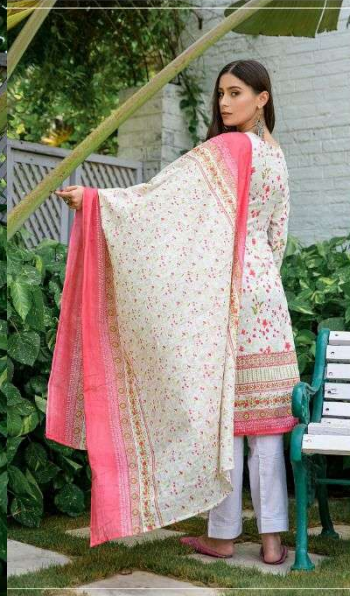

A woman with long, dark hair is seated on a wooden chair, looking towards the camera. She is wearing a vibrant blue lawn outfit with intricate, multi-colored embroidery in shades of red, orange, and white. The outfit features a V-neckline, long sleeves with ruffled cuffs, and a matching skirt with a wide, patterned border. She is also wearing large, ornate silver earrings and a matching ring. Her right hand is raised to her chin, and her left hand rests on her lap.

Embroidered Lawn Combo

1001

1002

1003

1004

1005

1006

1007

1008

Embroidered Lawn Combo

KSHAAL
PRINTS

1004

1003

KSHAL
PRINTS

1006

1001

ISHAAT
PRINTS

ISHAAL
PRINTS

1007

ISHAAL
PRINTS

1008