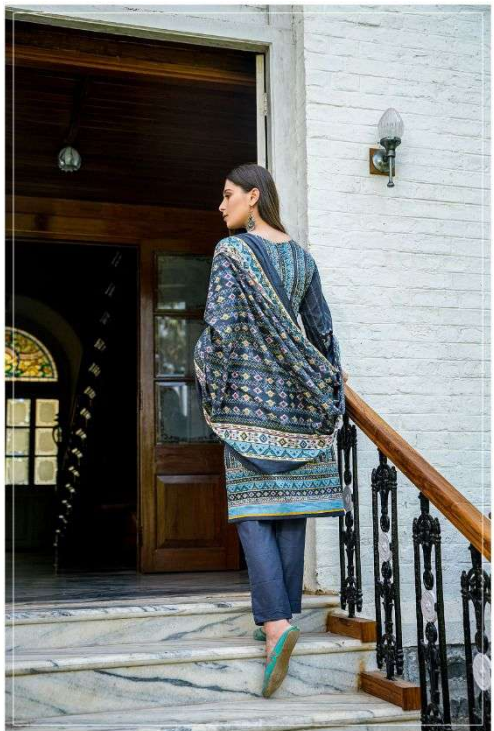

ISHAAL
PRINTS