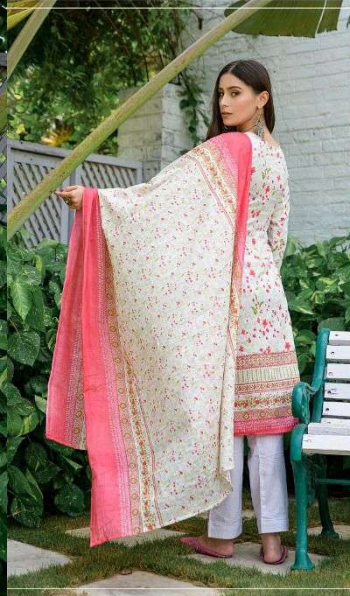

A woman with long dark hair is seated on a wooden chair, wearing a vibrant blue lawn suit with intricate multi-colored embroidery. She is adorned with large, ornate silver earrings and matching rings. Her right hand is raised to her chin, and her left hand rests on her lap. The background is a plain white wall with a wooden decorative element above her.

Embroidered Lawn Combo

1001

1002

1003

1004

1005

1006

1007

1008

Embroidered Lawn Combo

KSHAAL
PRINTS
1004

1003

ISHAAL
PRINTS

1006

1001

ISHAAT
PRINTS

ISHAAL
PRINTS

1007

ISHAAL
PRINTS

1008