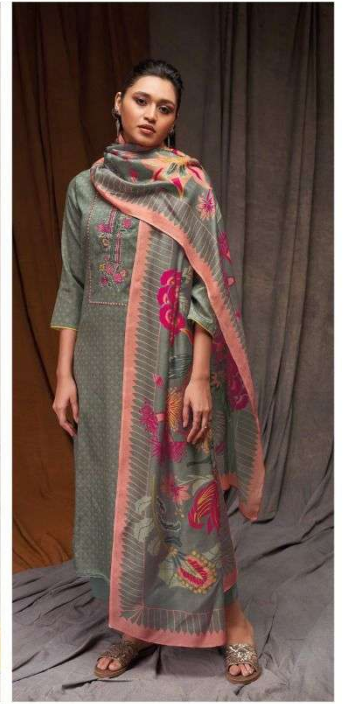

Ganga®
Alexa
S1790

Ganga®
Alexa
S1790

S1790-B

S1790-A

S1790-C

S1790-D

S1790-A

S1790-B

S1790-C

S1790-D

Ganga®
Alexa
S1790- A/B/C/D

PRODUCT NAME	ALEXA
D.NO.	S1790
DESCRIPTION	TOP PREMIUM COTTON SILK PRINTED WITH EMBROIDERY AND LACE BOTTOM PREMIUM COTTON SOLID COLOUR DUPATTA FINEST BEMBERG LAWN PRINTED
HSN CODE	520851
WHOLESALE PRICE	1640/- EACH+GST(EXTRA)