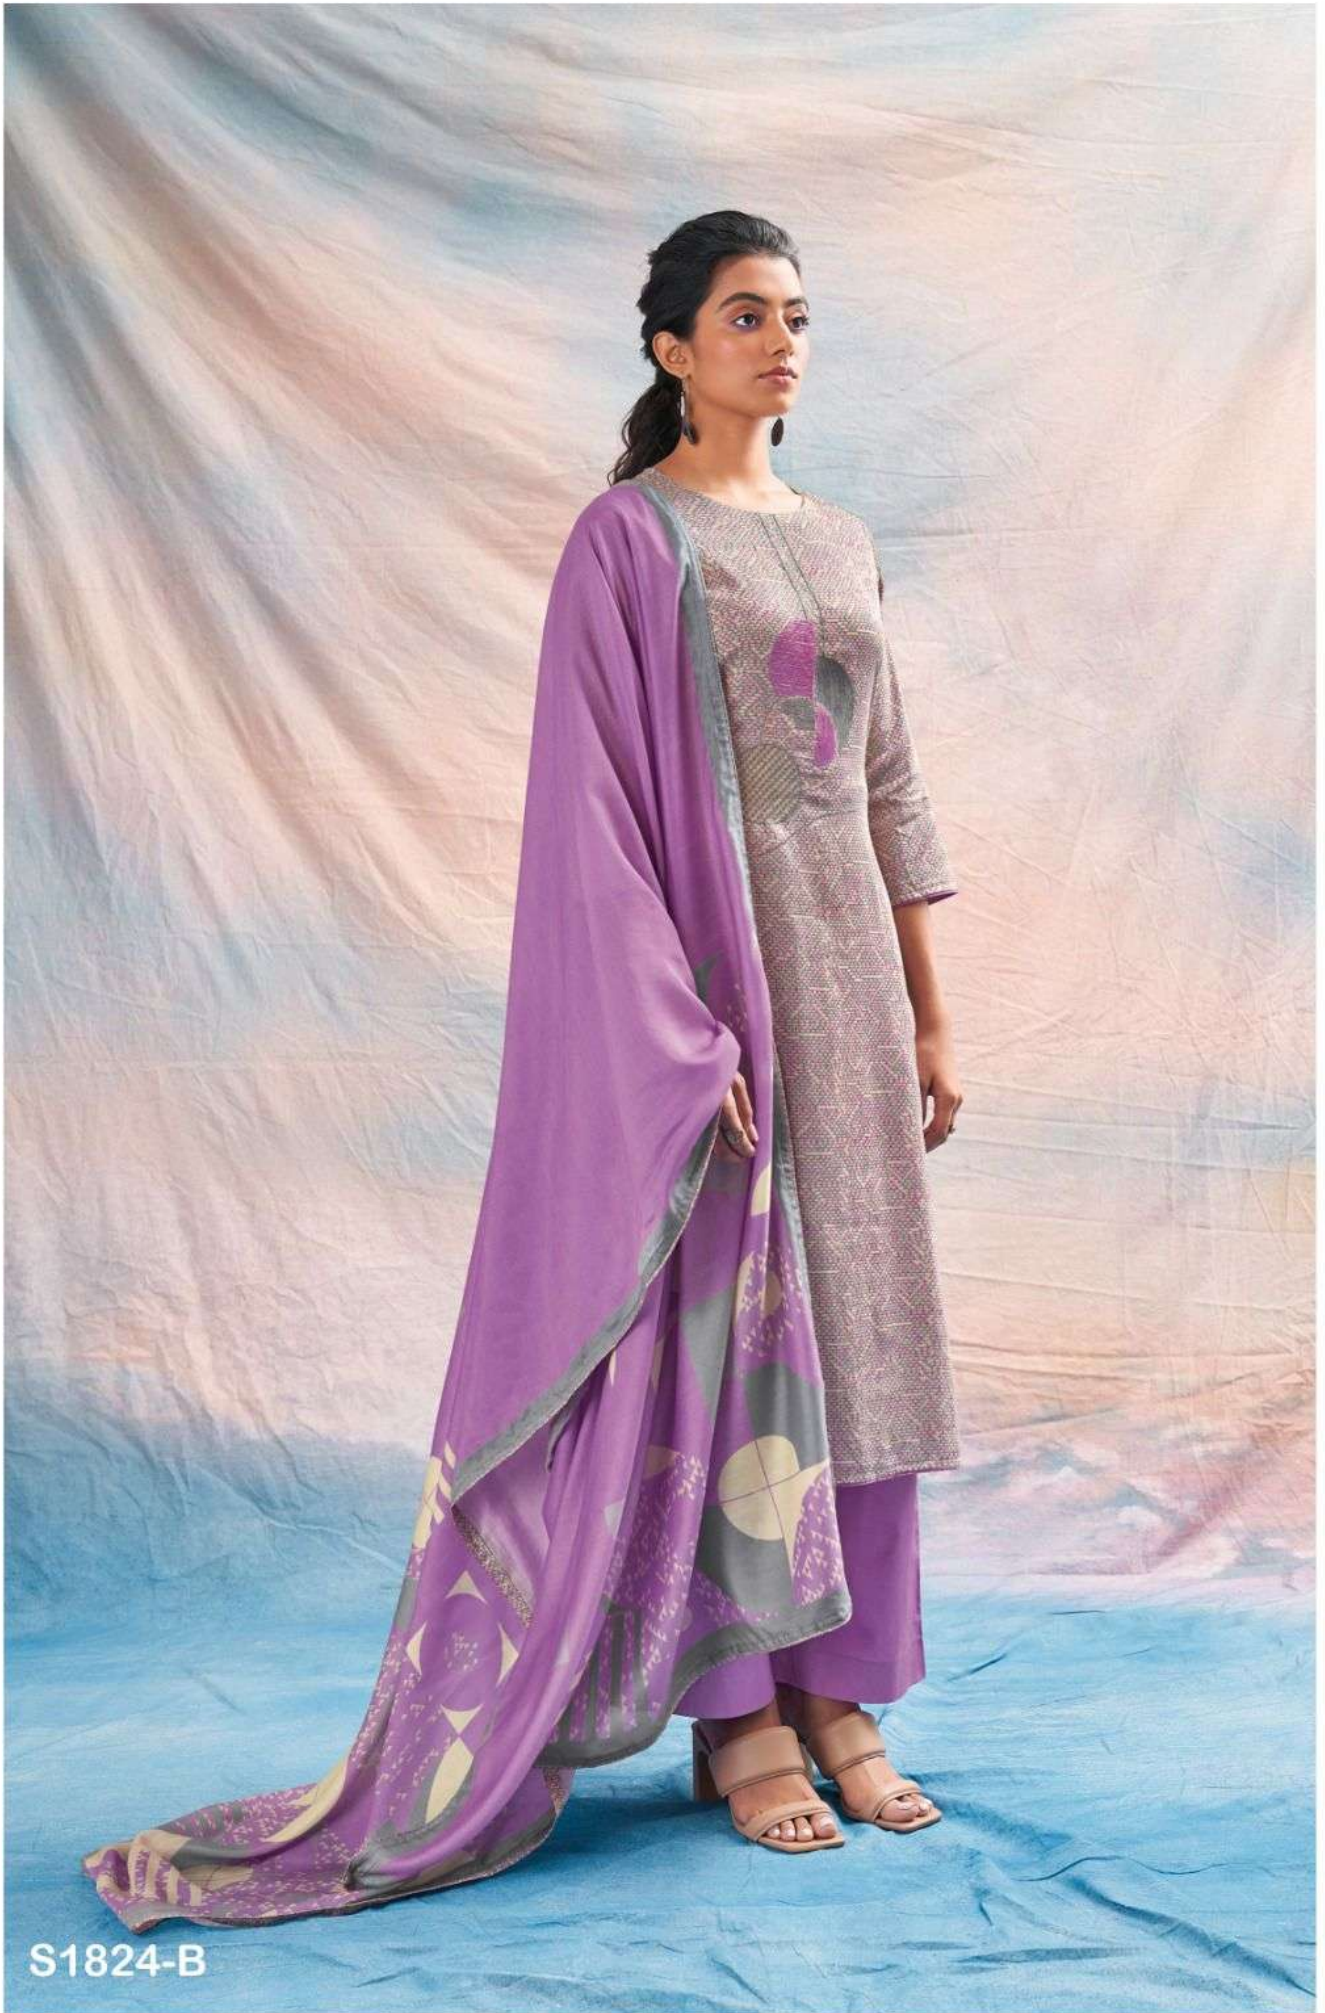

Ganga®  
Heidi  
S1824

Ganga®  
Heidi  
S1824

S1824-A

S1824-B

S1824-D

S1824-A

S1824-B

S1824-C

S1824-D

Ganga®  
**Heidi**  
S1824- A/B/C/D

PRODUCT NAME	<b>HEIDI</b>
D.NO.	S1824
DESCRIPTION	<b>TOP</b> PREMIUM COTTON SILK PRINTED WITH EMBROIDERY AND SOLID BORDER ON DAMAN  <b>BOTTOM</b> PREMIUM COTTON SILK SOLID COLOUR  <b>DUPATTA</b> FINEST BEMBERG LAWN PRINTED
HSN CODE	<b>520851</b>
WHOLESALE PRICE	<b>1640/- EACH+GST(EXTRA)</b>