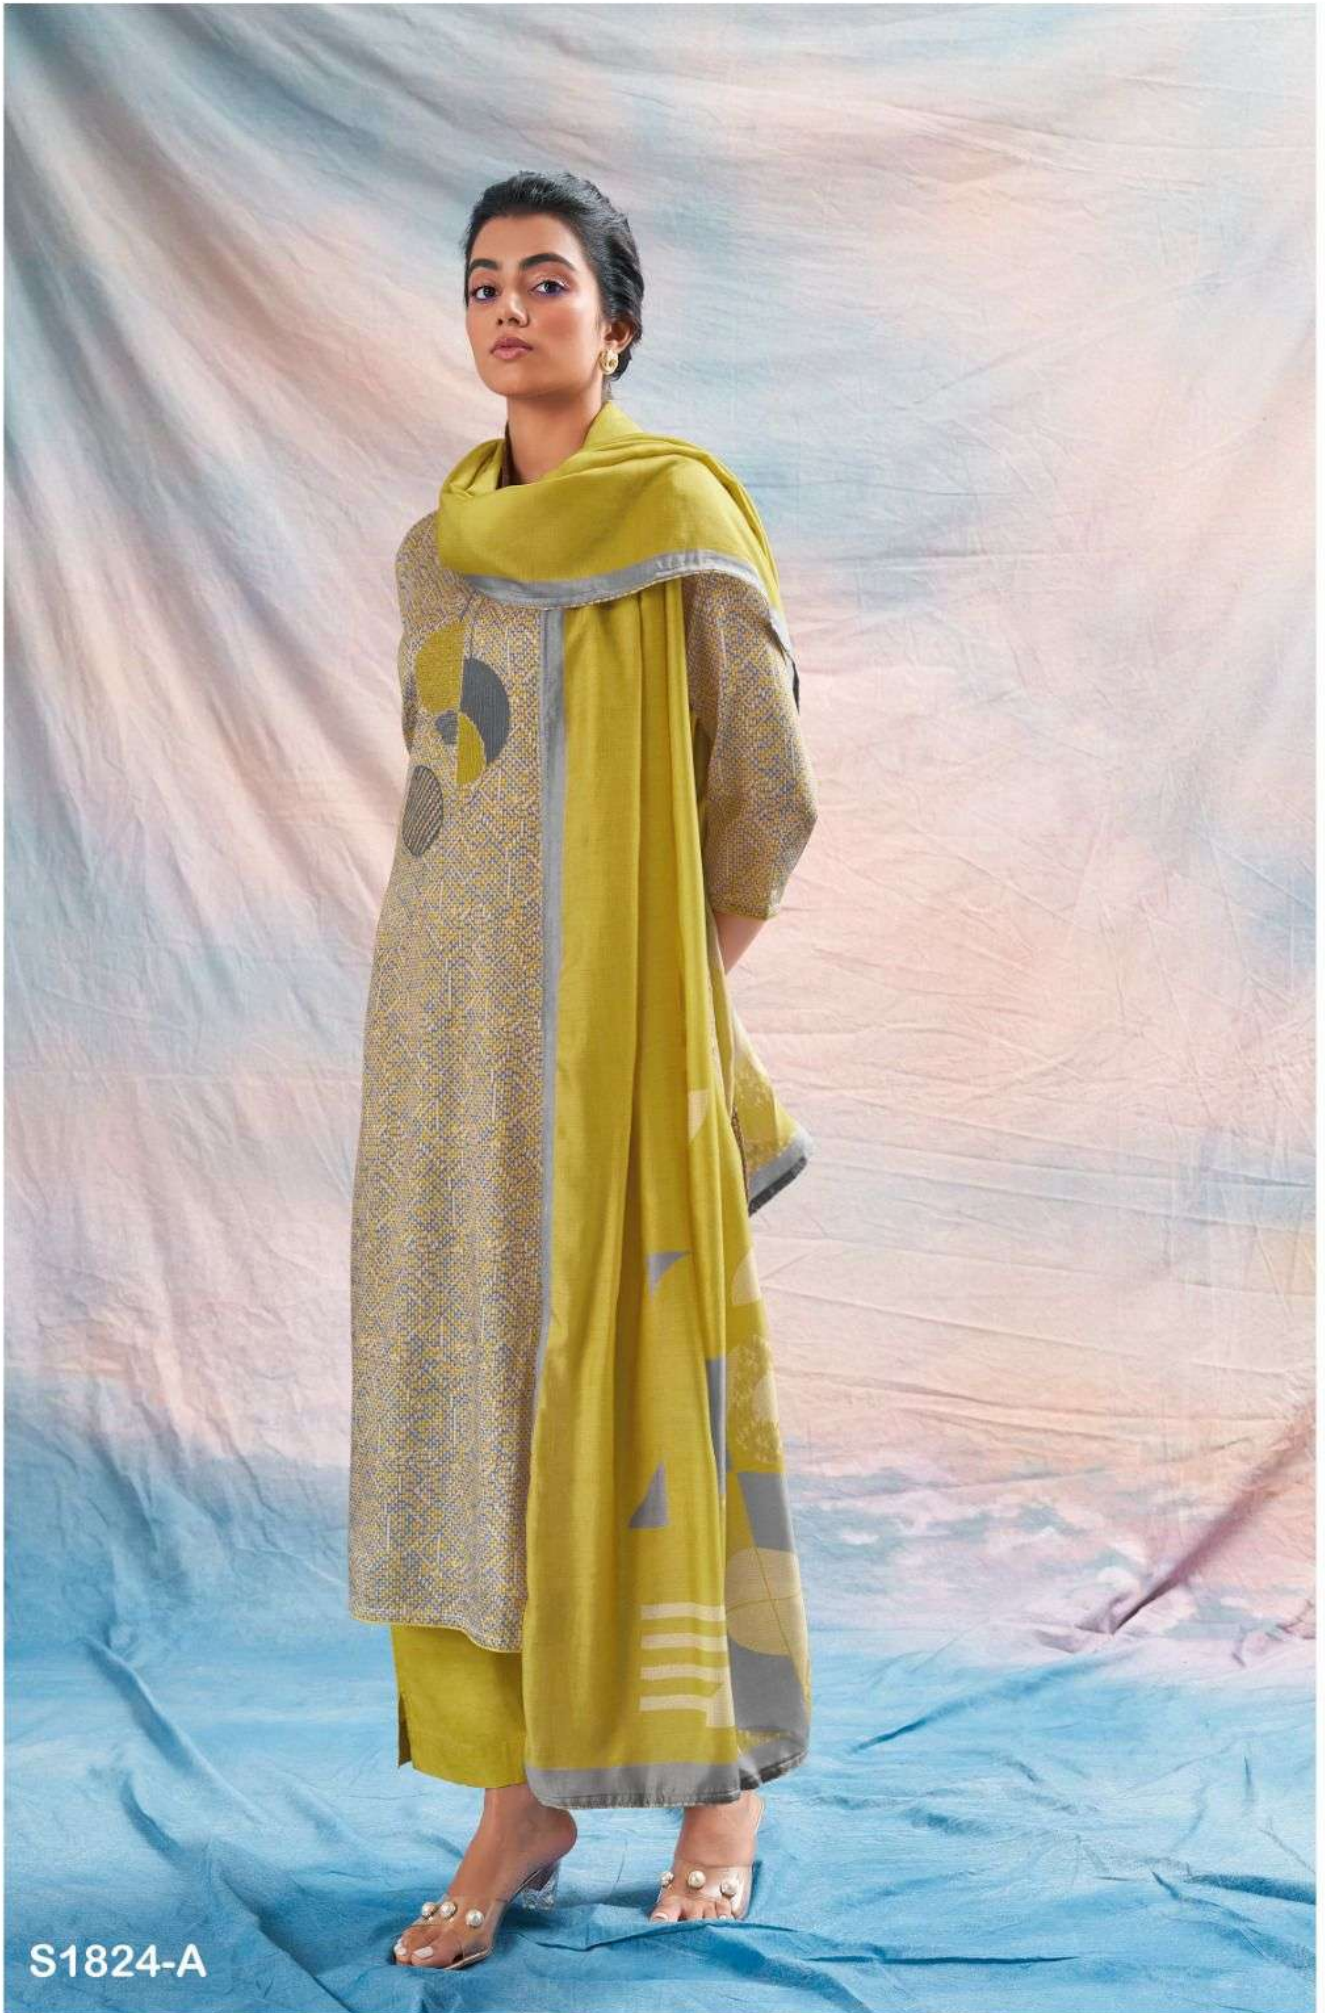

Ganga®  
Heidi  
S1824

Ganga®  
Heidi  
S1824

S1824-A

S1824-B

S1824-D

S1824-A

S1824-B

S1824-C

S1824-D

Ganga®  
**Heidi**  
S1824- A/B/C/D

PRODUCT NAME	<b>HEIDI</b>
D.NO.	S1824
DESCRIPTION	<b>TOP</b> PREMIUM COTTON SILK PRINTED WITH EMBROIDERY AND SOLID BORDER ON DAMAN  <b>BOTTOM</b> PREMIUM COTTON SILK SOLID COLOUR  <b>DUPATTA</b> FINEST BEMBERG LAWN PRINTED
HSN CODE	<b>520851</b>
WHOLESALE PRICE	<b>1640/- EACH+GST(EXTRA)</b>