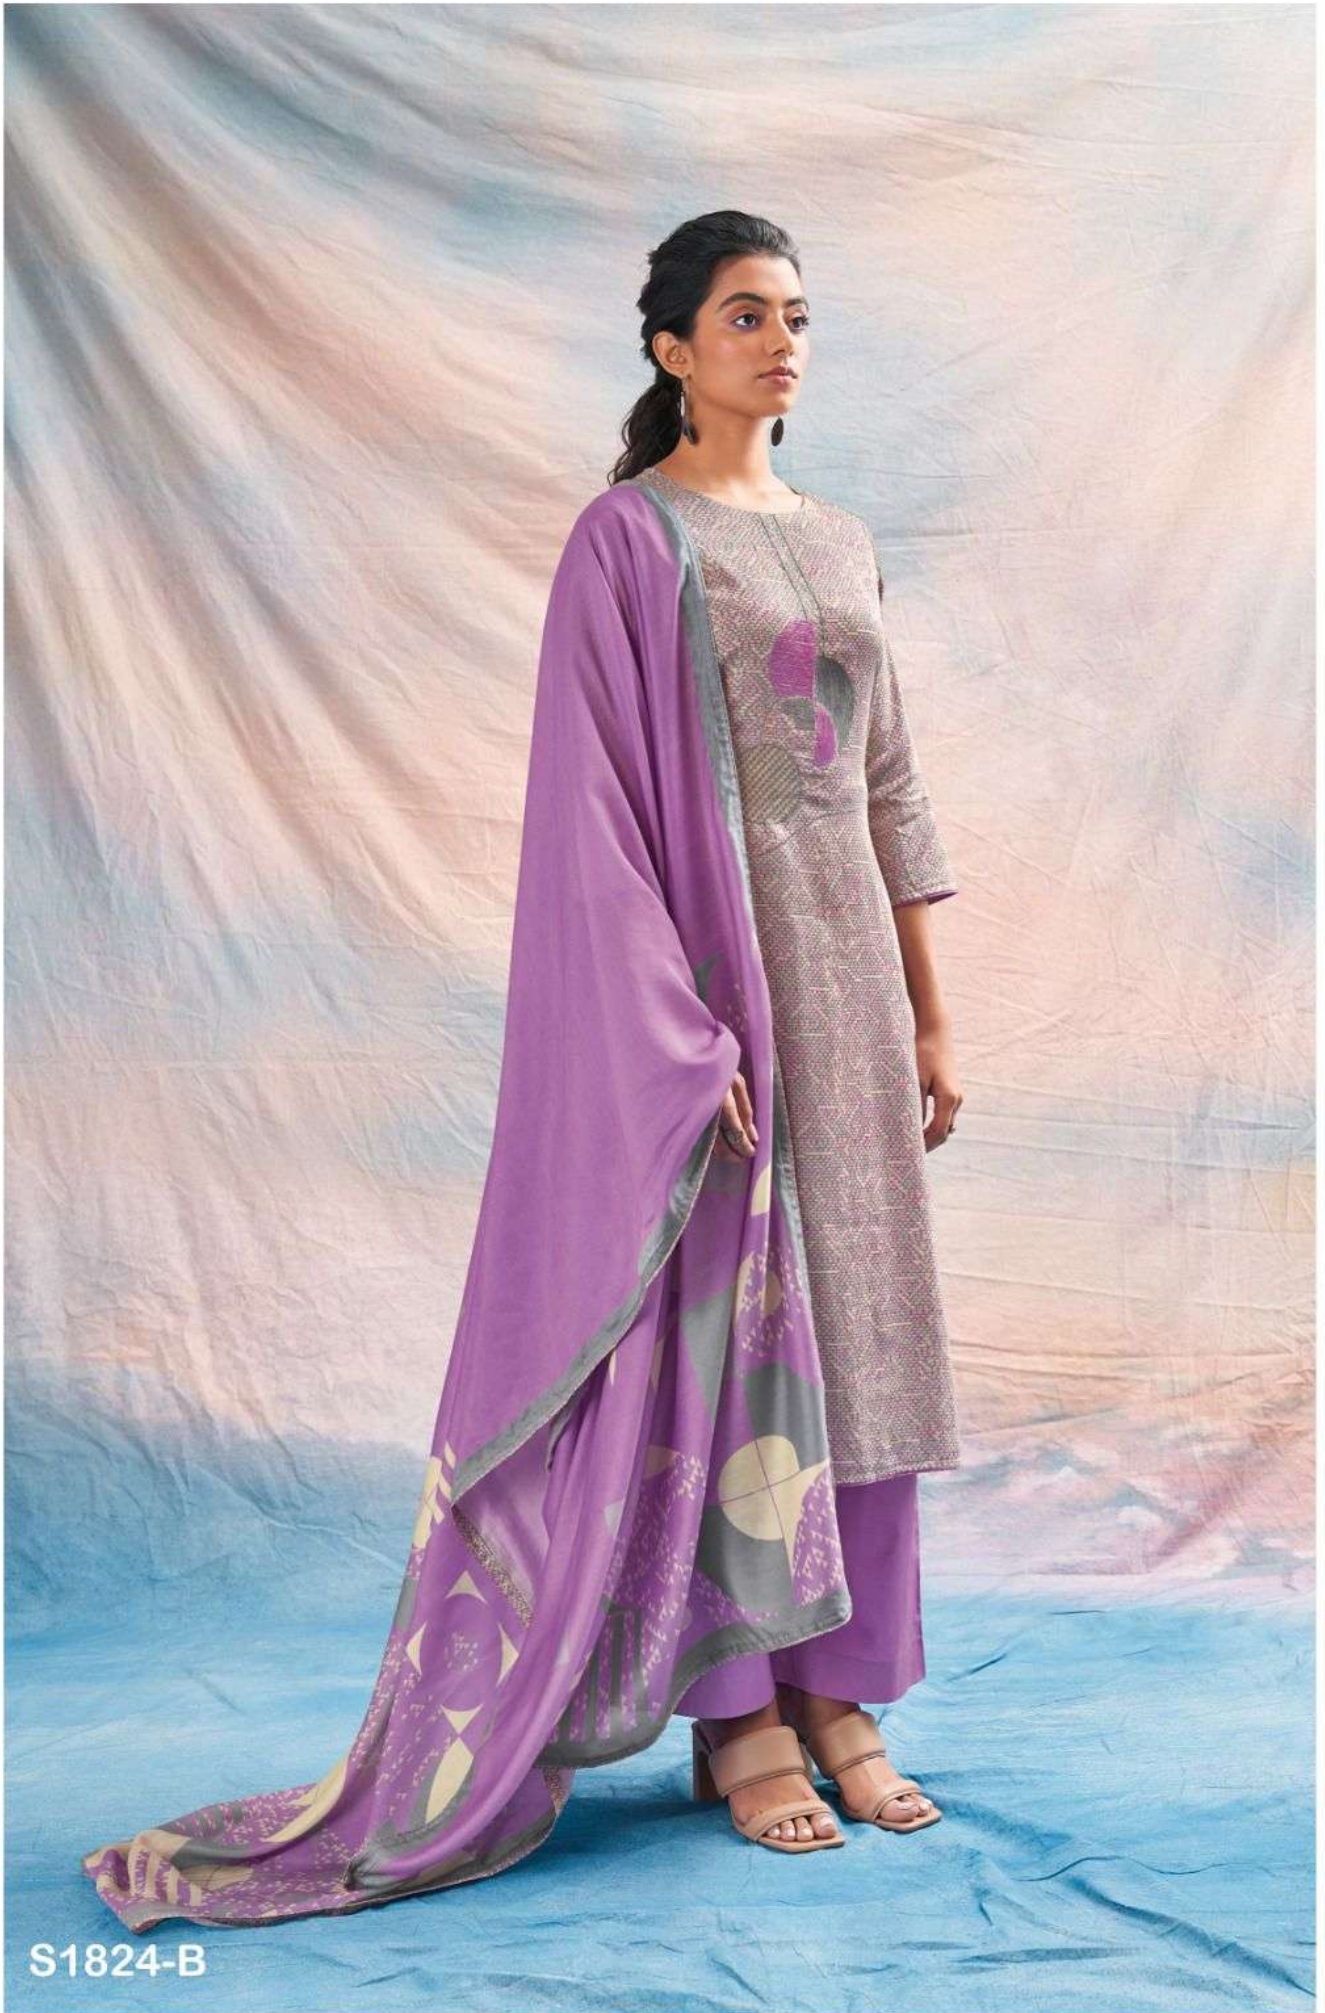

Ganga®  
Heidi  
S1824

Ganga®  
Heidi  
S1824

S1824-A

S1824-C

S1824-B

S1824-D

S1824-A

S1824-B

S1824-C

S1824-D

Ganga®  
**Heidi**  
S1824- A/B/C/D

PRODUCT NAME	<b>HEIDI</b>
D.NO.	S1824
DESCRIPTION	<p><b>TOP</b> PREMIUM COTTON SILK PRINTED WITH EMBROIDERY AND SOLID BORDER ON DAMAN</p> <p><b>BOTTOM</b> PREMIUM COTTON SILK SOLID COLOUR</p> <p><b>DUPATTA</b> FINEST BEMBERG LAWN PRINTED</p>
HSN CODE	<b>520851</b>
WHOLESALE PRICE	<b>1640/- EACH+GST(EXTRA)</b>