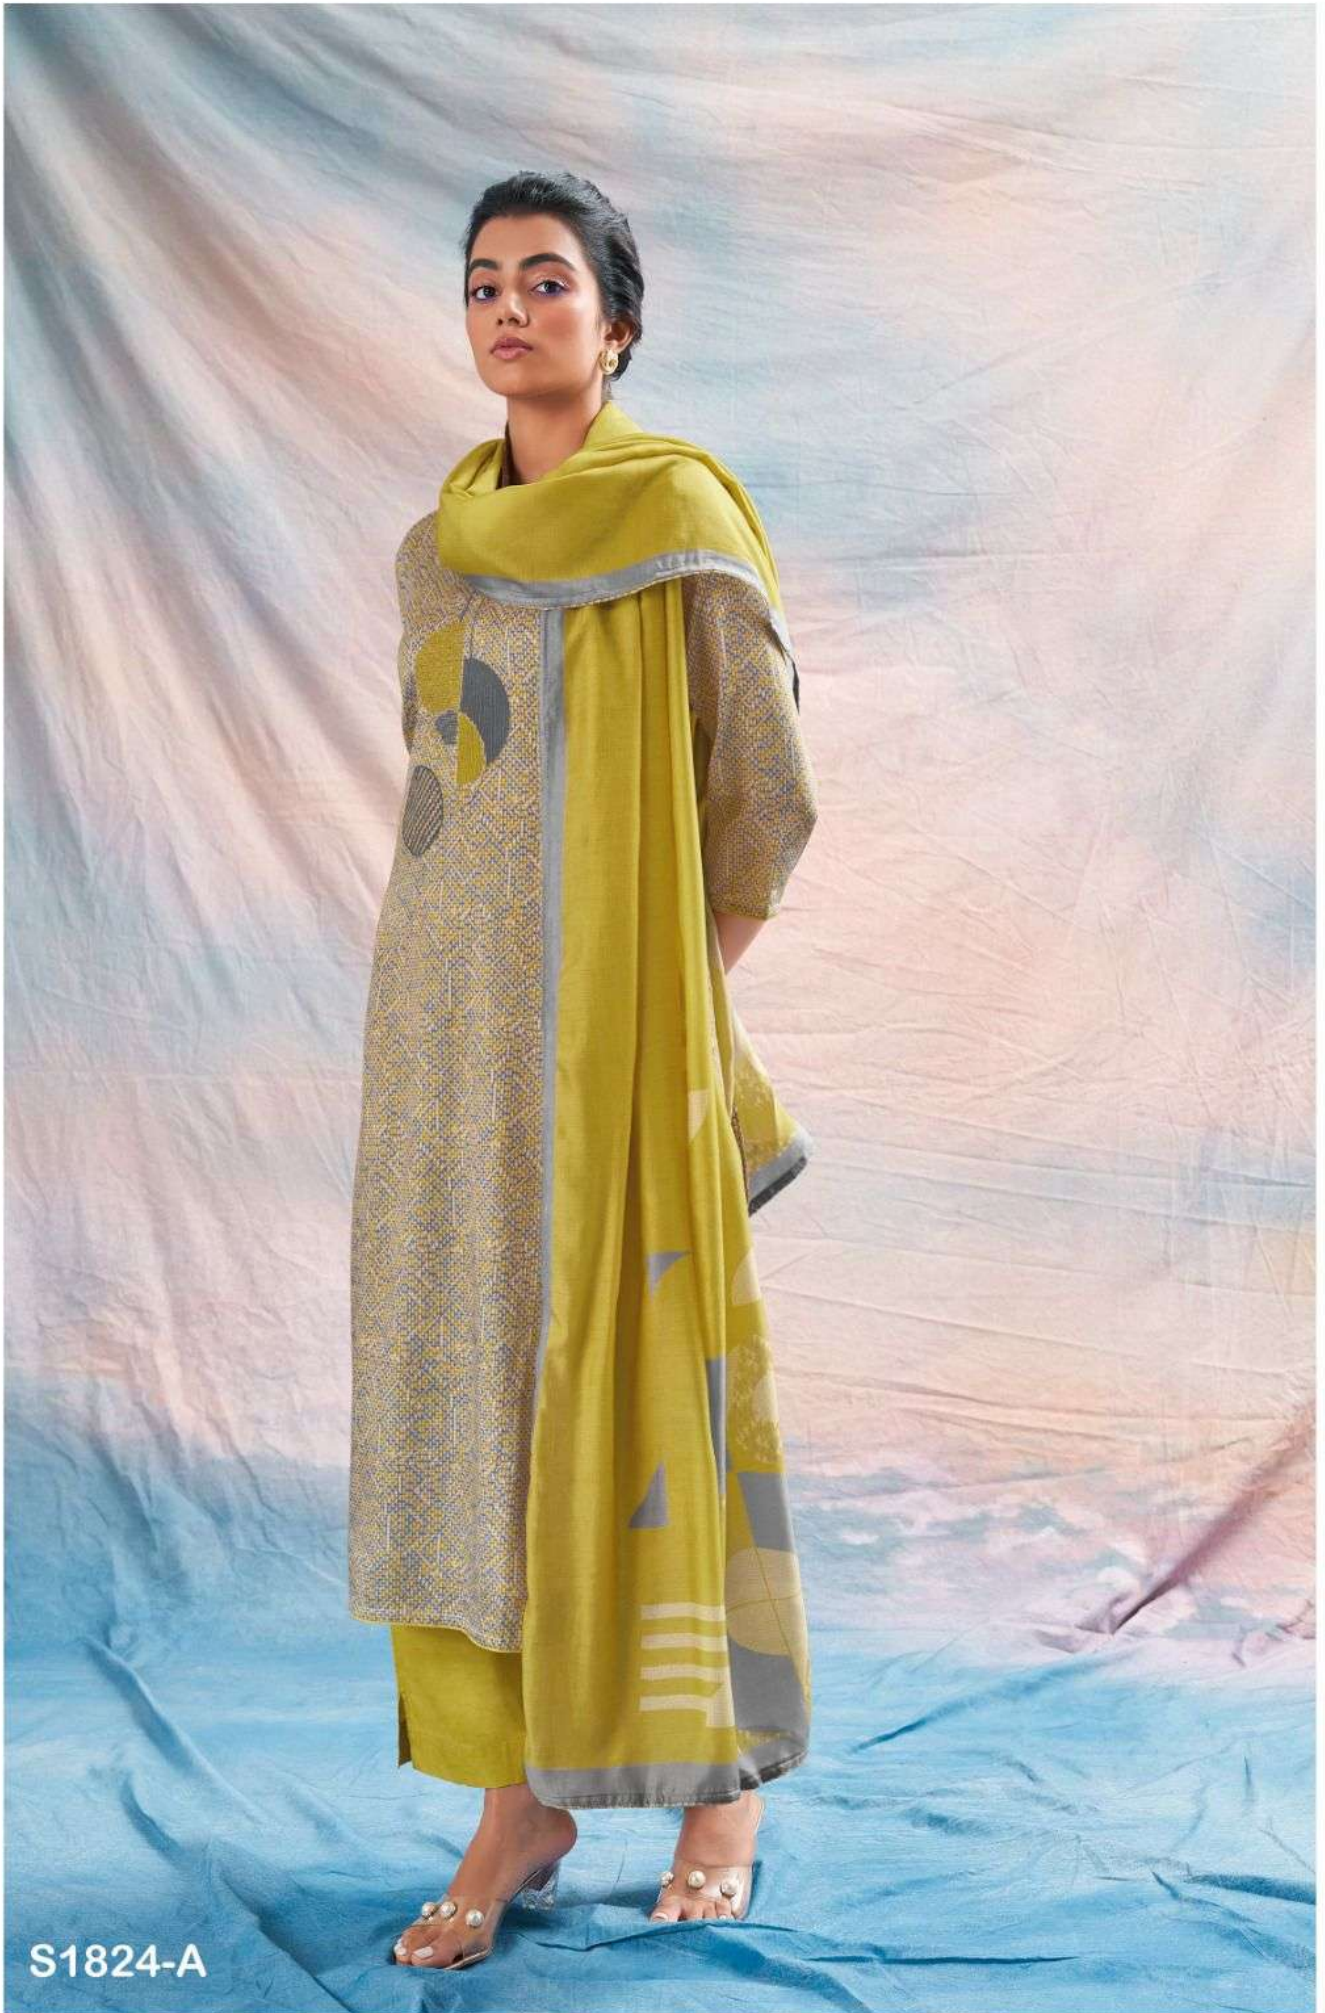

Ganga®  
Heidi  
S1824

Ganga®  
Heidi  
S1824

S1824-A

S1824-C

S1824-B

S1824-D

S1824-A

S1824-B

S1824-C

S1824-D

Ganga®  
**Heidi**  
S1824- A/B/C/D

PRODUCT NAME	<b>HEIDI</b>
D.NO.	S1824
DESCRIPTION	<p><b>TOP</b> PREMIUM COTTON SILK PRINTED WITH EMBROIDERY AND SOLID BORDER ON DAMAN</p> <p><b>BOTTOM</b> PREMIUM COTTON SILK SOLID COLOUR</p> <p><b>DUPATTA</b> FINEST BEMBERG LAWN PRINTED</p>
HSN CODE	<b>520851</b>
WHOLESALE PRICE	<b>1640/- EACH+GST(EXTRA)</b>