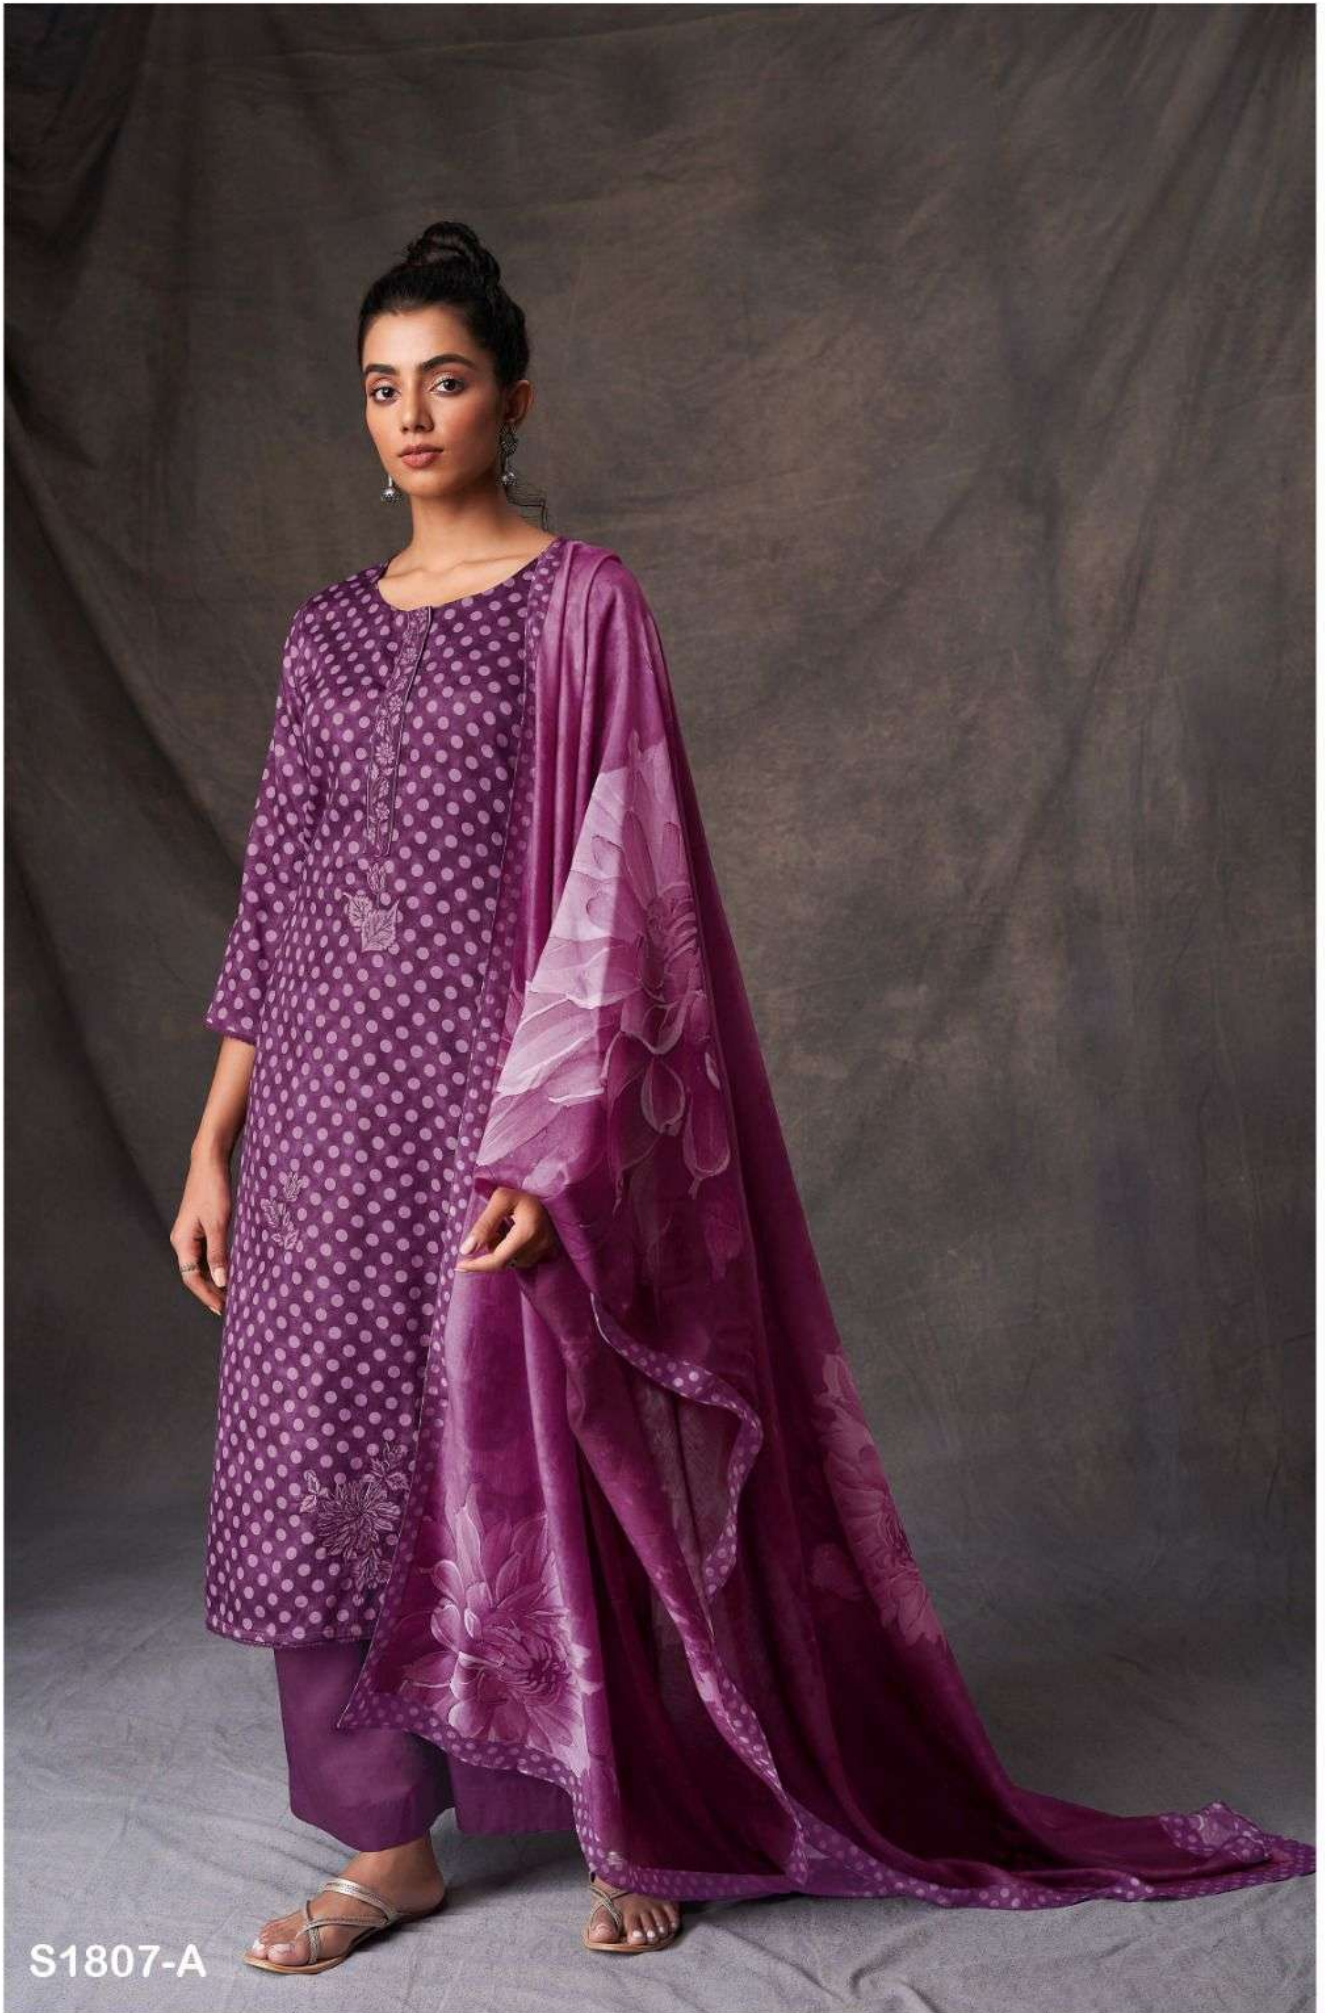

Ganga®

Joelle

S1807

S1807-A

Ganga®

Joelle

S1807

S1807-B

S1807-C

S1807-D

S1807-A

S1807-B

S1807-C

S1807-D

Ganga®
Joelle
S1807-A/B/C/D

PRODUCT NAME	JOELLE
D.NO.	S1807
DESCRIPTION	TOP PREMIUM COTTON SILK PRINTED WITH EMBROIDERY AND LACE ON DAMAN BOTTOM PREMIUM COTTON SILK SOLID DUPATTA FINEST BEMBERG LAWN PRINTED
HSN CODE	520851
WHOLESALE PRICE	1640/- EACH+GST(EXTRA)