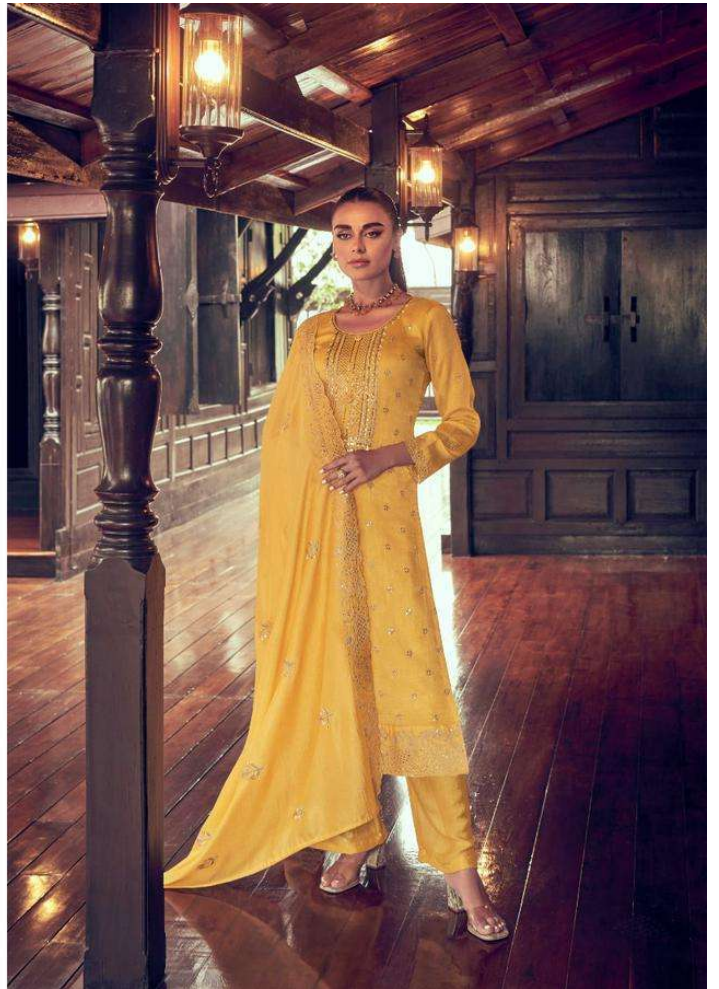

A | AASHIRWAD®
CREATION

GULKAND®
A brand by Aashirwad
Manya

A | AASHIRWAD®
CREATION

GULKAND®
A brand by Aashirwad
Manya

A | - 9656

A | AASHIRWAD®

A | 9656

A - 9657

9656

9657

9658

A | **AASHIRWAD**[®]
CREATION

GULKAND[®]
A brand by Aashirwad

Manya

DESIGN	PRICE	DESCRIPTION
9655	1799	~ TOP ~ PREMIUM SILK WITH SILK SANTOON INNER
9656	1799	~ BOTTOM ~ PREMIUM SILK
9657	1799	~ DUPTTA ~ PREMIUM SILK
9658	1799	