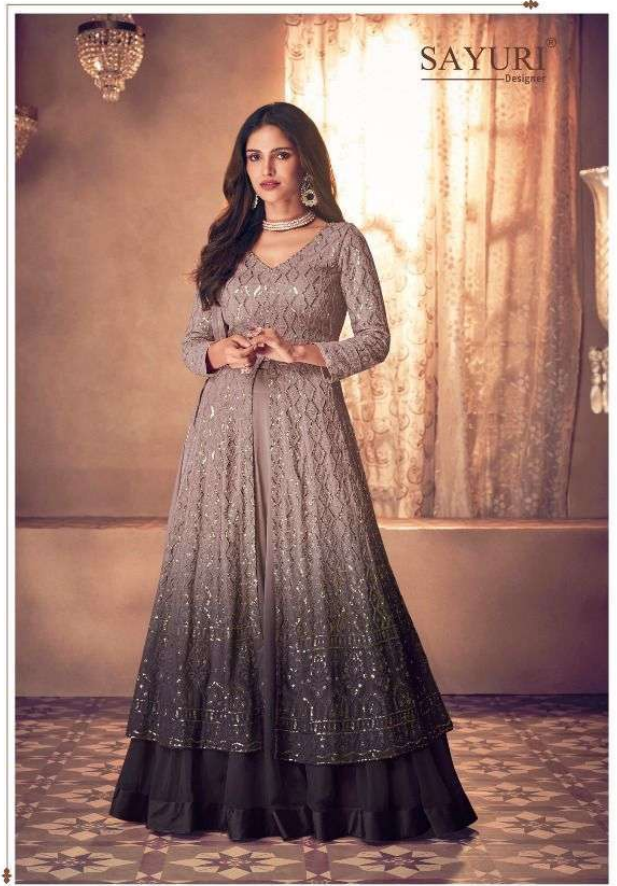

SAYURI[®]
Designer

NOOR

PLATINUM SHADED
NEW COLOR

SAYURI[®]
Designer

NOOR

PLATINUM SHADED
NEW COLOR

123-O

123-P

123-S

123-Q

123-R

SAYURI[®]
Designer
NOOR
PLATINUM SHADED
NEW COLOR

SAYURI
Designer
NOOR
PLATINUM SHADED
NEW COLOR

SAYURI[®]
Designer