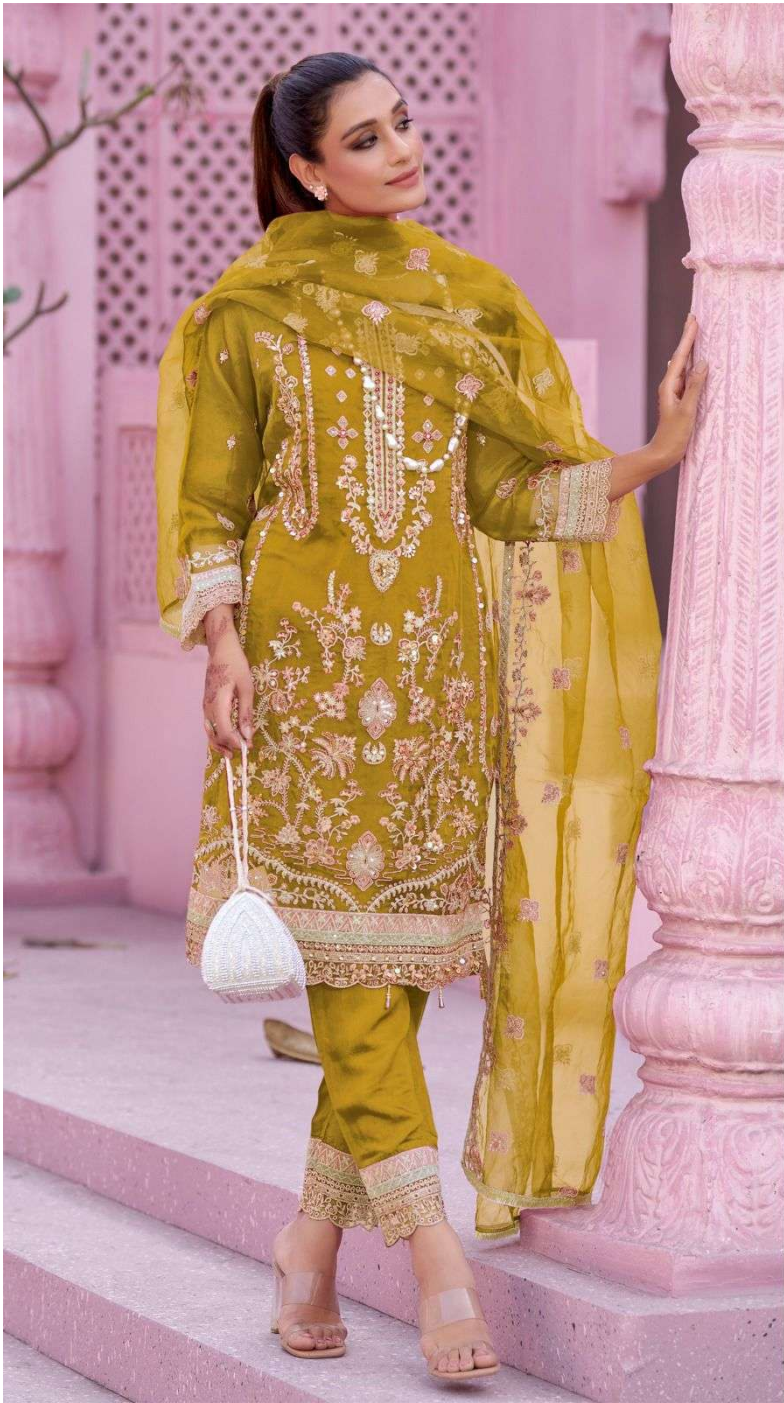

- DO NOT USE ANY TYPE OF BLEACH OR STAIN REMOVING CHEMICALS
- DO NOT OVER EXPOSE DAMP FABRIC TO STRONG SUNLIGHT
- IRON AT MODERATE TEMPERATURE

READY MADE
COLLECTION

R-1111 A

R-1111 B

R-1111 C

R-1111 D

READY MADE
COLLECTION