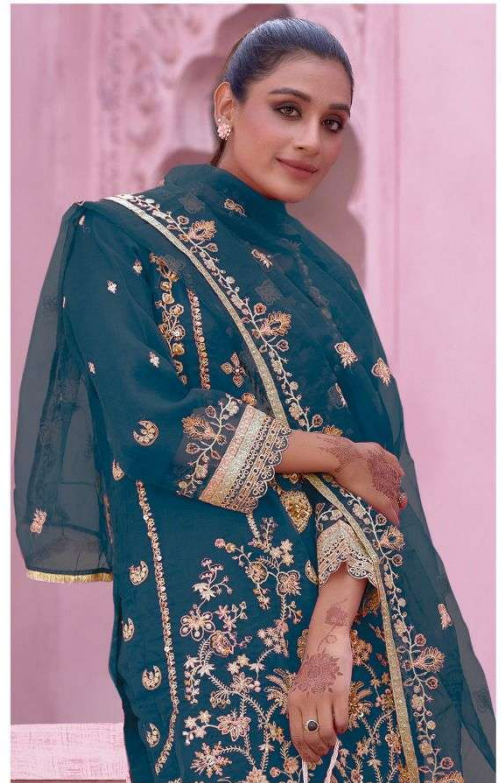

READY MADE
COLLECTION

R- 1111 A

CARE INSTRUCTIONS

- DO NOT USE ANY TYPE OF BLEACH OR STAIN REMOVING CHEMICALS
- DO NOT OVER EXPOSE DAMP FABRIC TO STRONG SUNLIGHT
- IRON AT MODERATE TEMPERATURE

READY MADE
COLLECTION