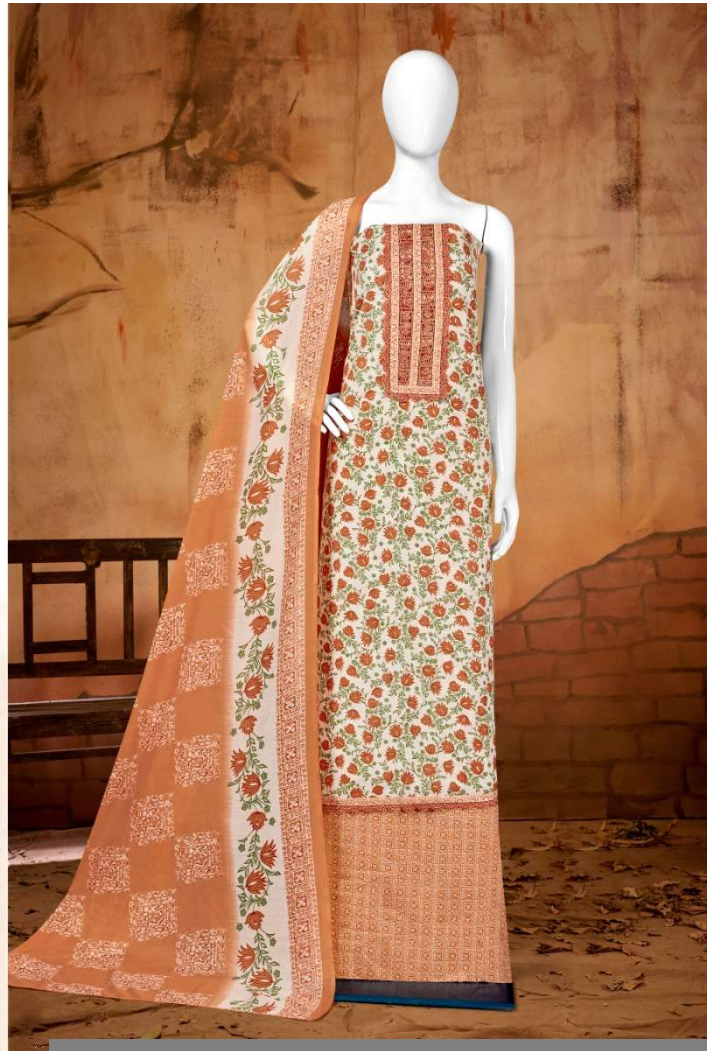

Gipson[®]

Volkswagen

Sipson[®]

Volkswagen

TOP :- PURE COTTON SLUB FOIL PRINT
WITH AUTHENTIC LACE WORK

BOTTOM :- PURE COTTON SLUB PRINT D.NO.2130-D

DUPATTA :- PURE COTTON PRINT

Gipson[®]

Volkswagen

D.No :- 2130

TOP :- PURE COTTON SLUB FOIL PRINT
WITH AUTHENTIC LACE WORK

BOTTOM :- PURE COTTON SLUB PRINT

DUPATTA :- PURE COTTON PRINT

Sipson[®]

Volkswagen

TOP :- PURE COTTON SLUB FOIL PRINT
WITH AUTHENTIC LACE WORK
BOTTOM :- PURE COTTON SLUB PRINT D.NO.2130-C
DUPATTA :- PURE COTTON PRINT

Sipson®

Volkswagen

TOP :- PURE COTTON SLUB FOIL PRINT
WITH AUTHENTIC LACE WORK
BOTTOM :- PURE COTTON SLUB PRINT D.NO.2130-B
DUPATTA :- PURE COTTON PRINT

Sipson®

Volkswagen

TOP :- PURE COTTON SLUB FOIL PRINT
WITH AUTHENTIC LACE WORK
BOTTOM :- PURE COTTON SLUB PRINT D.NO.2130-A
DUPATTA :- PURE COTTON PRINT