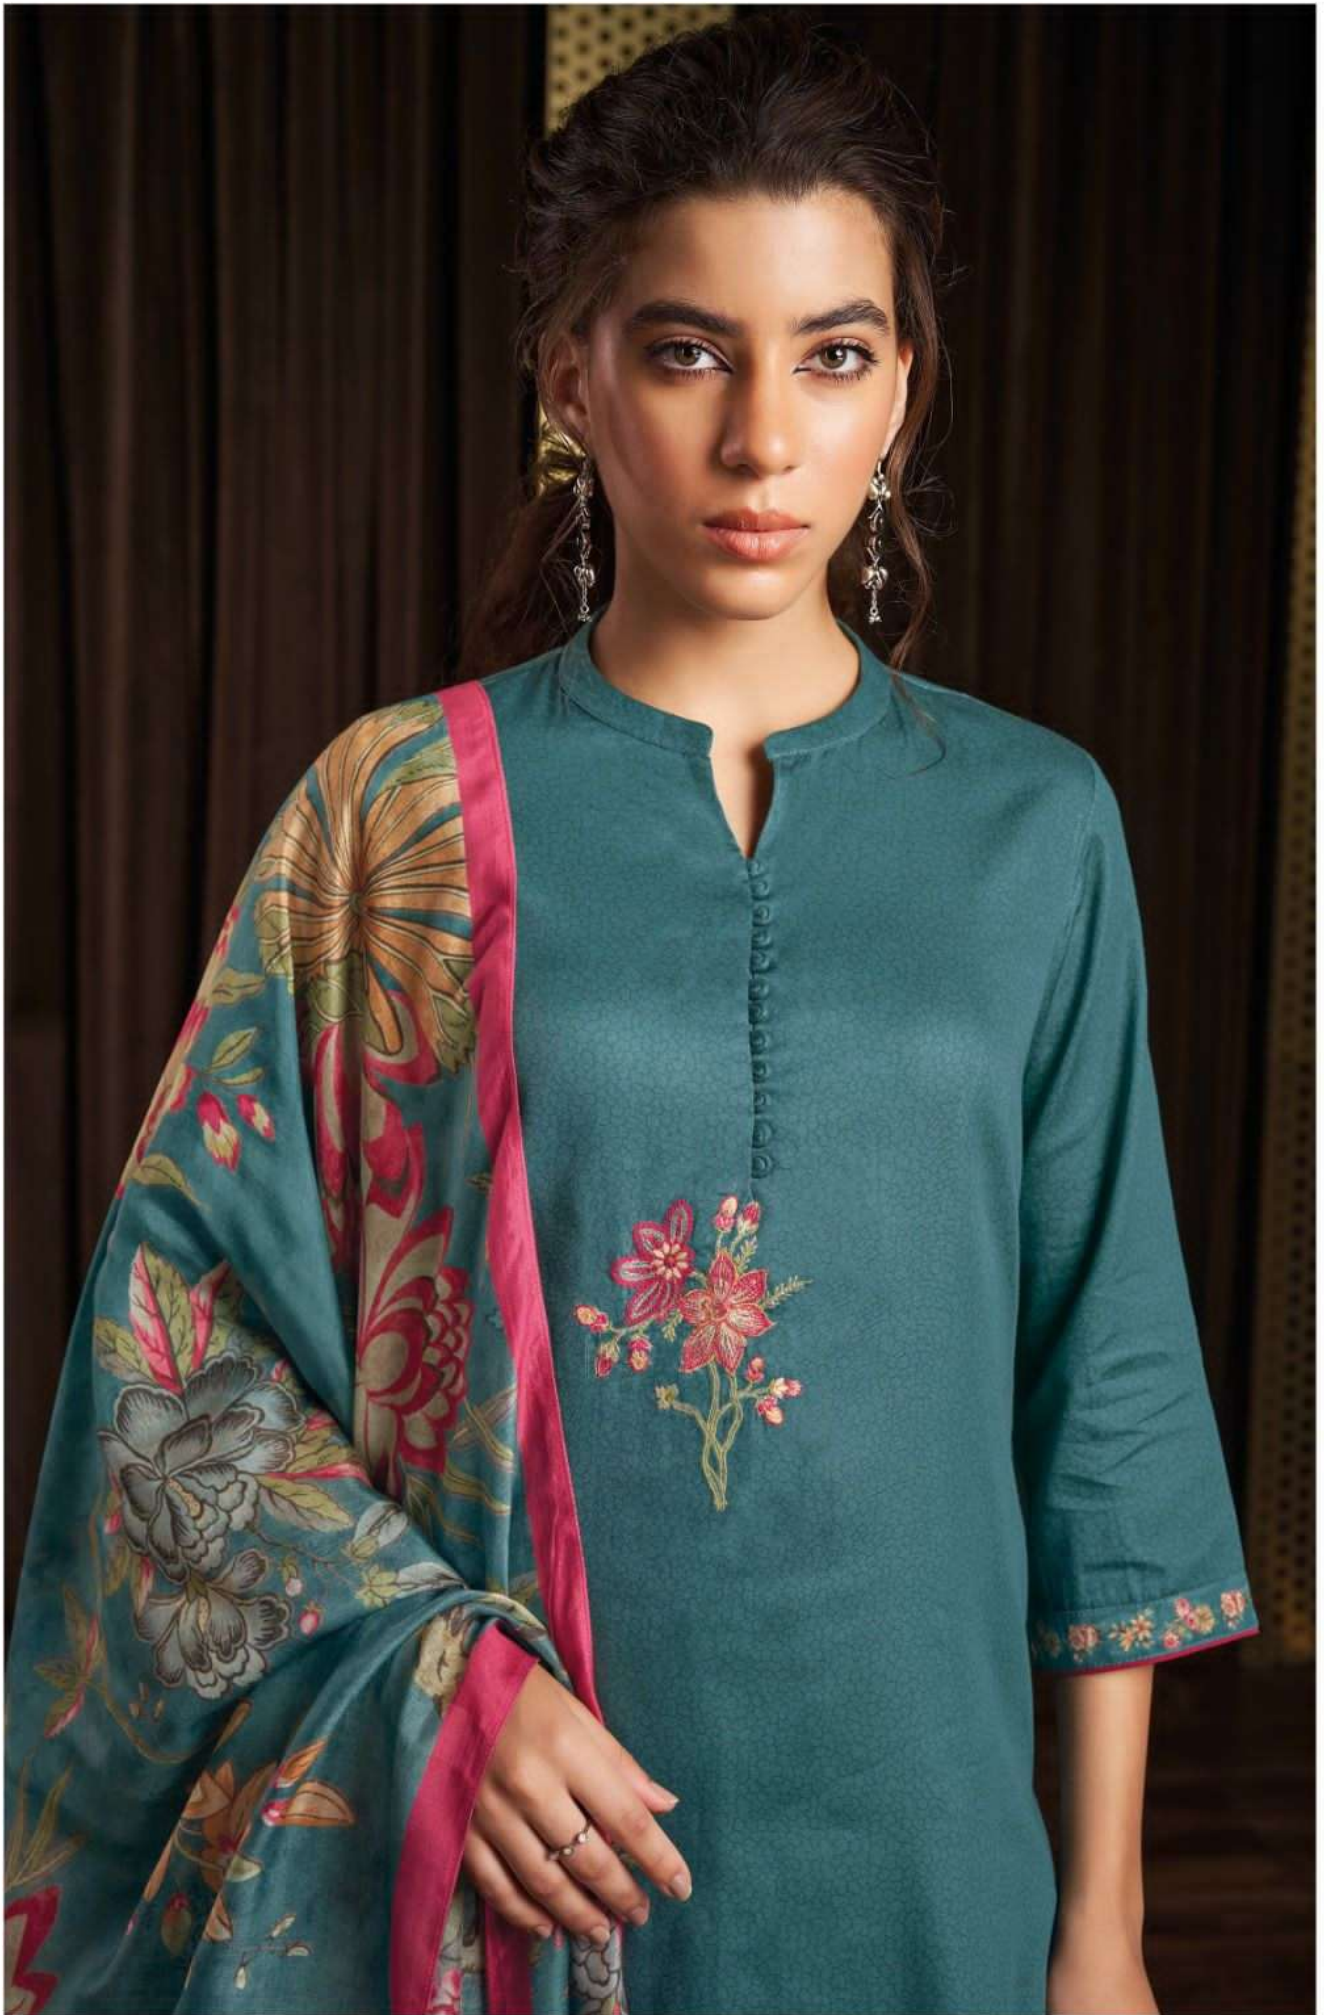

Ganga®
Jewel
S1812

Ganga®
Jewel
S1812

S1812-B

S1812-A

S1812-C

S1812-D

S1812-A

S1812-B

S1812-C

S1812-D

Ganga®
Jewel
S1812- A/B/C/D

S1812-C

PRODUCT NAME	<i>JEWEL</i>
D.NO.	S1812
DESCRIPTION	<p>TOP PREMIUM COTTON SILK PRINTED WITH EMBROIDERY AND LACE ON DAMAN</p> <p>BOTTOM PREMIUM COTTON SILK SOLID</p> <p>DUPATTA FINEST BEMBERG LAWN PRINTED</p>
HSN CODE	520851
WHOLESALE PRICE	1640/- EACH+GST(EXTRA)