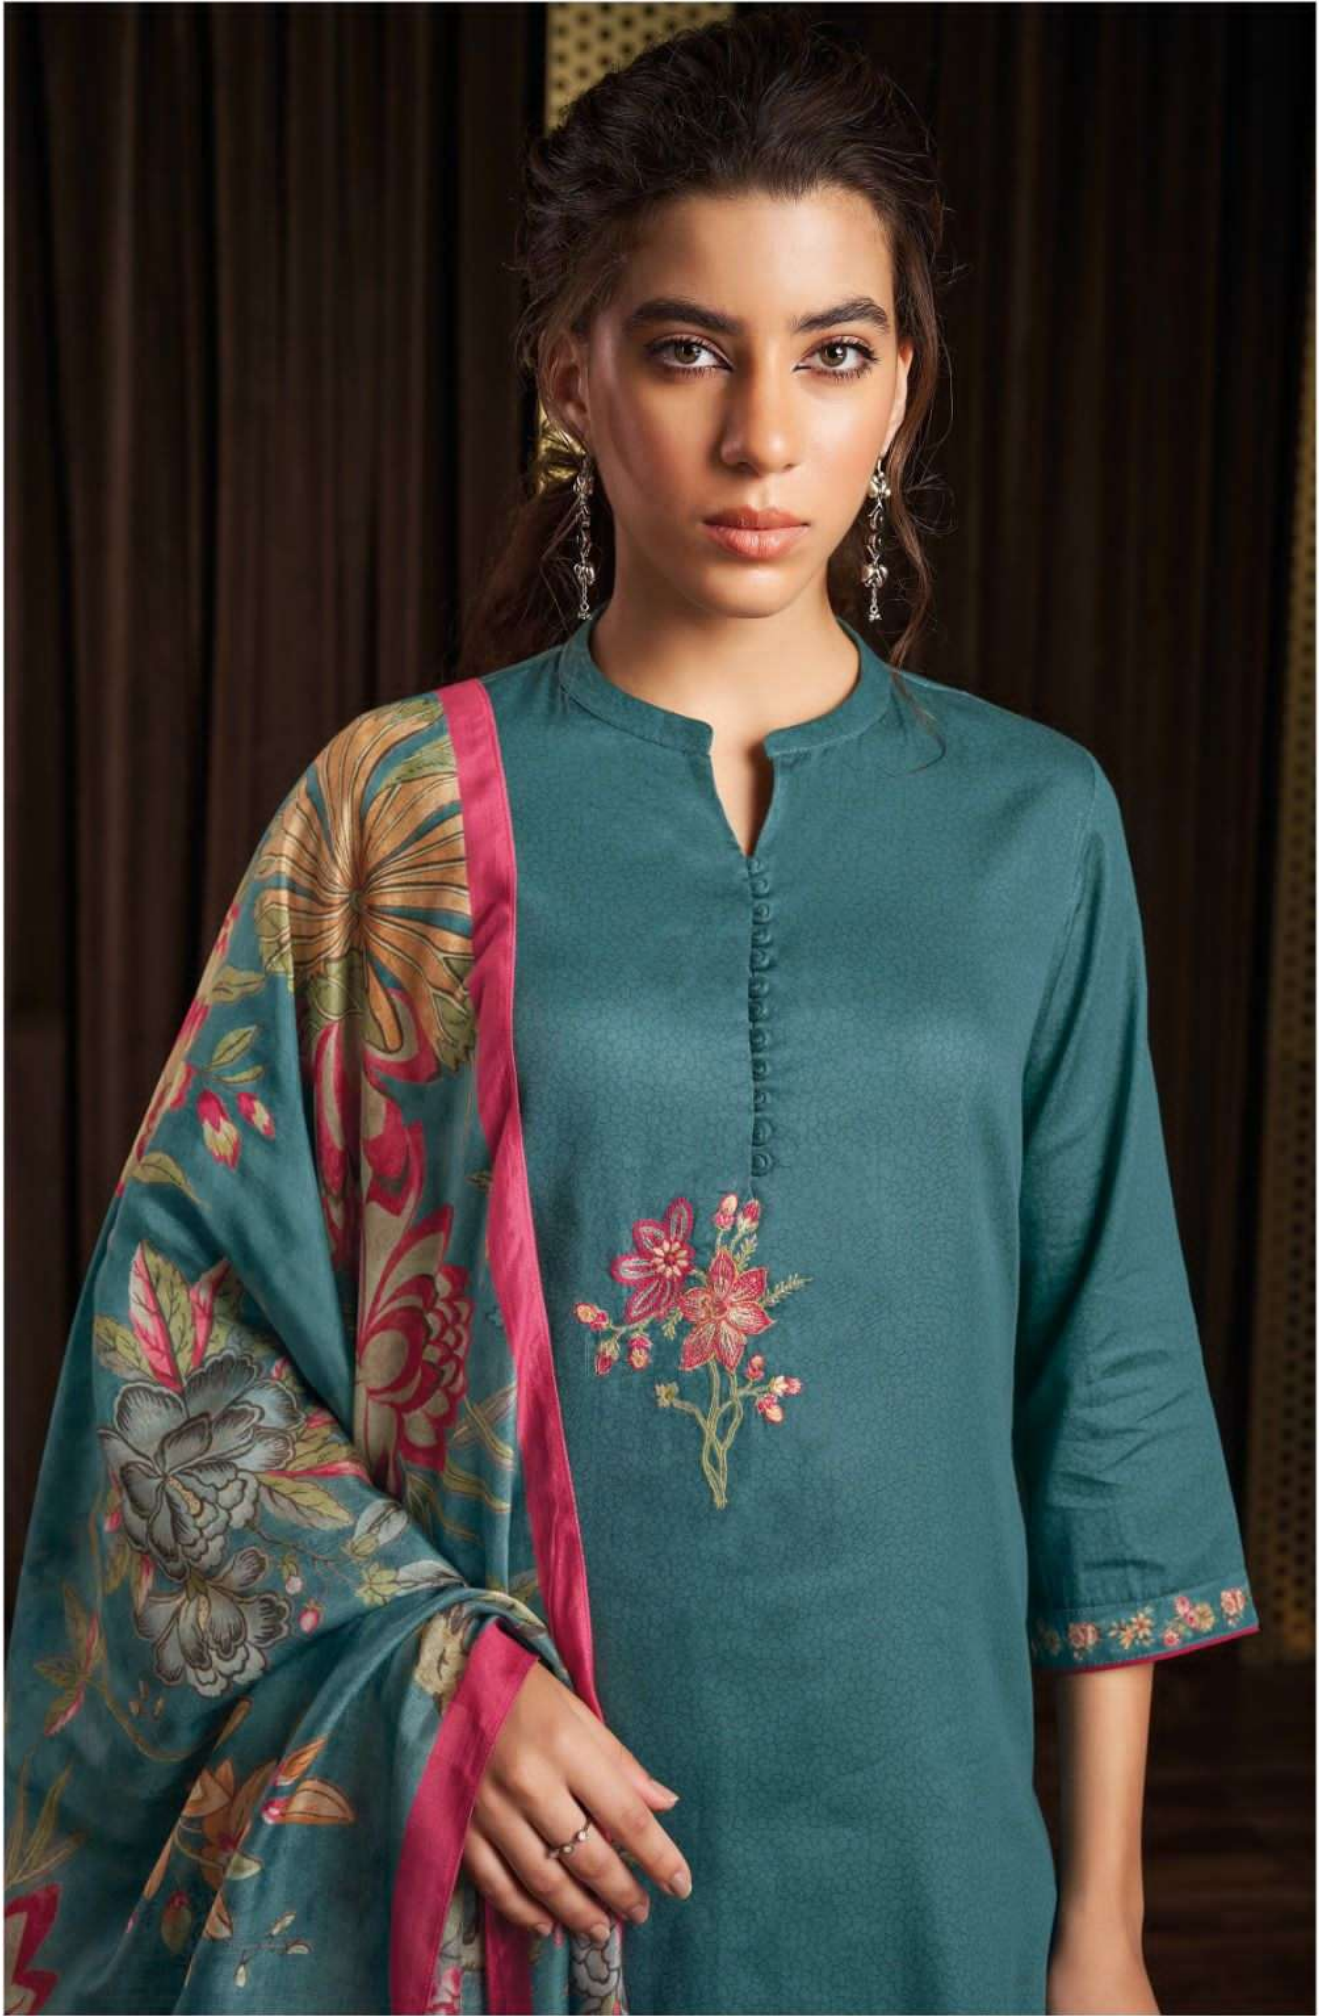

Ganga®  
Jewel  
S1812

Ganga®  
Jewel  
S1812

S1812-B

S1812-A

S1812-C

S1812-D

S1812-A

S1812-B

S1812-C

S1812-D

Ganga®  
**Jewel**  
S1812- A/B/C/D

S1812-C

PRODUCT NAME	<b><i>JEWEL</i></b>
D.NO.	S1812
DESCRIPTION	<b>TOP</b> PREMIUM COTTON SILK PRINTED WITH EMBROIDERY AND LACE ON DAMAN  <b>BOTTOM</b> PREMIUM COTTON SILK SOLID  <b>DUPATTA</b> FINEST BEMBERG LAWN PRINTED
HSN CODE	<b>520851</b>
WHOLESALE PRICE	<b>1640/- EACH+GST(EXTRA)</b>