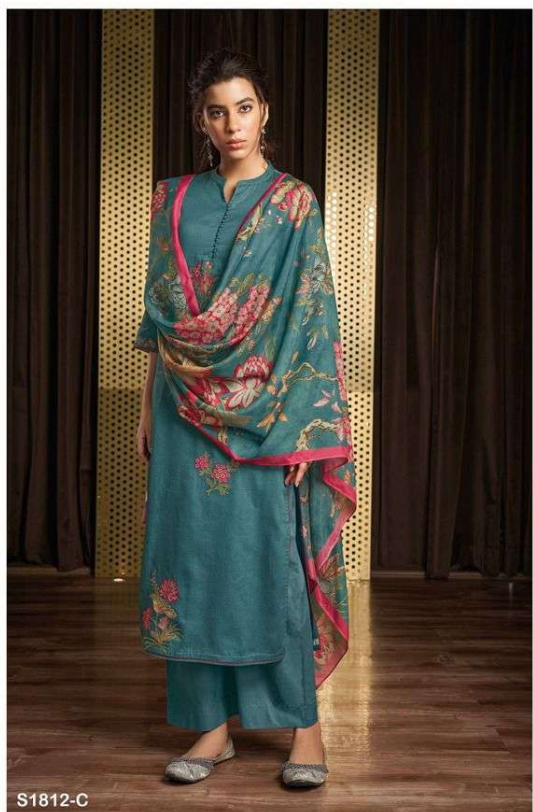

Ganga®  
Jewel  
S1812

Ganga®  
Jewel  
S1812

S1812-B

S1812-A

S1812-C

S1812-D

S1812-A

S1812-B

S1812-C

S1812-D

Ganga®  
**Jewel**  
S1812- A/B/C/D

S1812-C

PRODUCT NAME	<b><i>JEWEL</i></b>
D.NO.	S1812
DESCRIPTION	<b>TOP</b> PREMIUM COTTON SILK PRINTED WITH EMBROIDERY AND LACE ON DAMAN  <b>BOTTOM</b> PREMIUM COTTON SILK SOLID  <b>DUPATTA</b> FINEST BEMBERG LAWN PRINTED
HSN CODE	<b>520851</b>
WHOLESALE PRICE	<b>1640/- EACH+GST(EXTRA)</b>