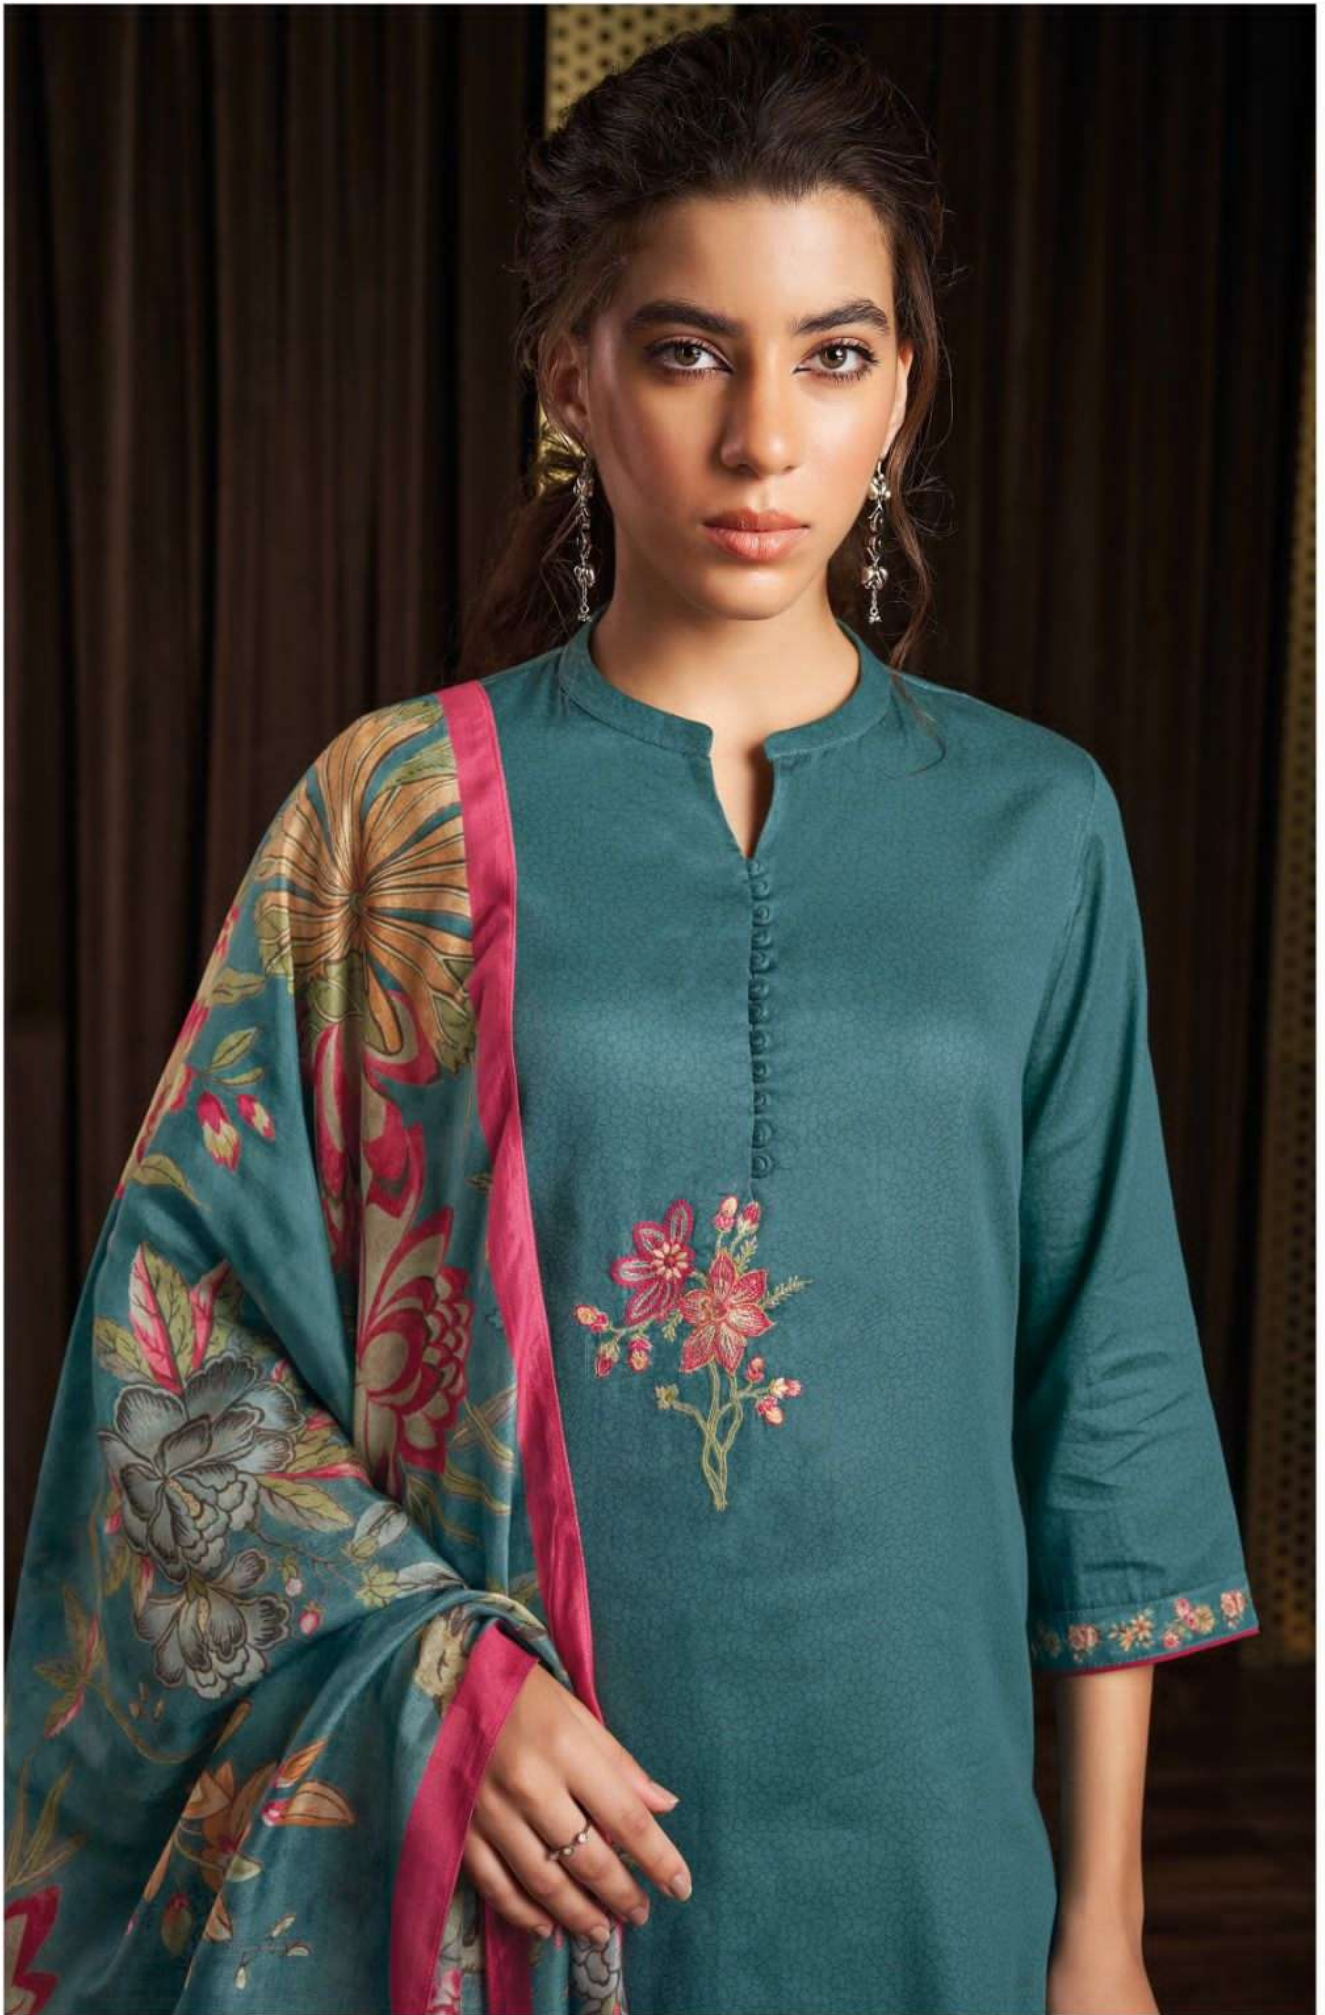

Ganga®
Jewel
S1812

Ganga®
Jewel
S1812

S1812-B

S1812-A

S1812-C

S1812-D

S1812-A

S1812-B

S1812-C

S1812-D

Ganga®
Jewel
S1812- A/B/C/D

S1812-C

PRODUCT NAME	<i>JEWEL</i>
D.NO.	S1812
DESCRIPTION	<p>TOP PREMIUM COTTON SILK PRINTED WITH EMBROIDERY AND LACE ON DAMAN</p> <p>BOTTOM PREMIUM COTTON SILK SOLID</p> <p>DUPATTA FINEST BEMBERG LAWN PRINTED</p>
HSN CODE	520851
WHOLESALE PRICE	1640/- EACH+GST(EXTRA)