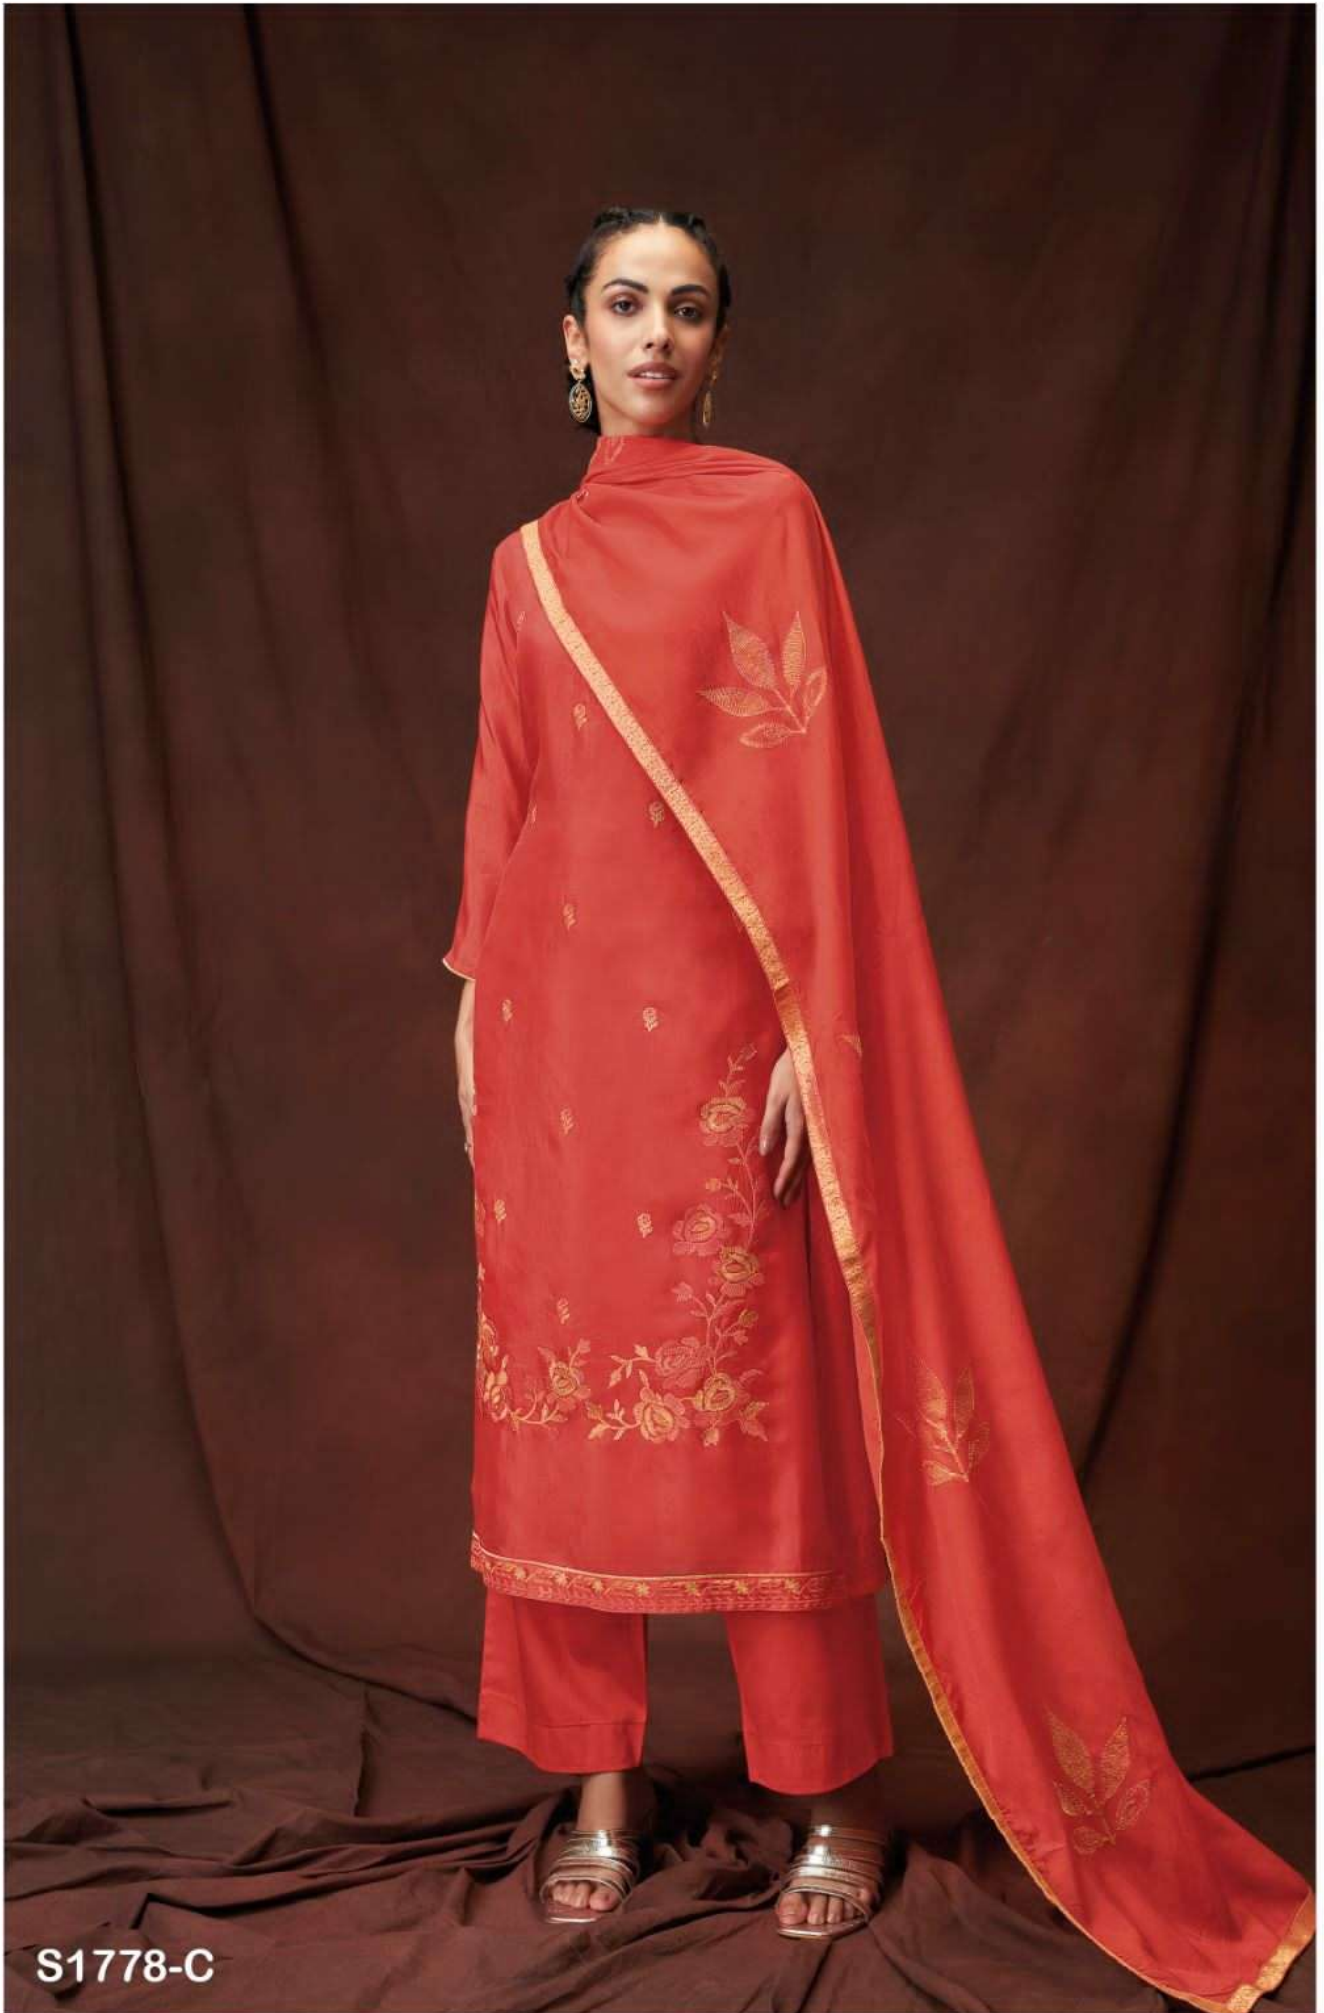

Ganga®
Kateri
S1778

Ganga®
Kateri
S1778

S1778-B

S1778-A

S1778-C

S1778-A

PRODUCT NAME	<i>KATERI</i>
D.NO.	S1778
DESCRIPTION	TOP PREMIUM BEMBERG HABUTAI SILK SOLID WITH EMBROIDERY AND DAMAN EMBROIDERY BOTTOM PREMIUM COTTON SILK SOLID COLOUR DUPATTA FINEST VISCOSE SILK SOLID WITH EMBROIDERY AND JACQUARD BORDER
HSN CODE	540834
WHOLESALE PRICE	1760/- EACH+GST(EXTRA)

S1778-A

S1778-B

S1778-C

Ganga®

Kateri

S1778- A/B/C