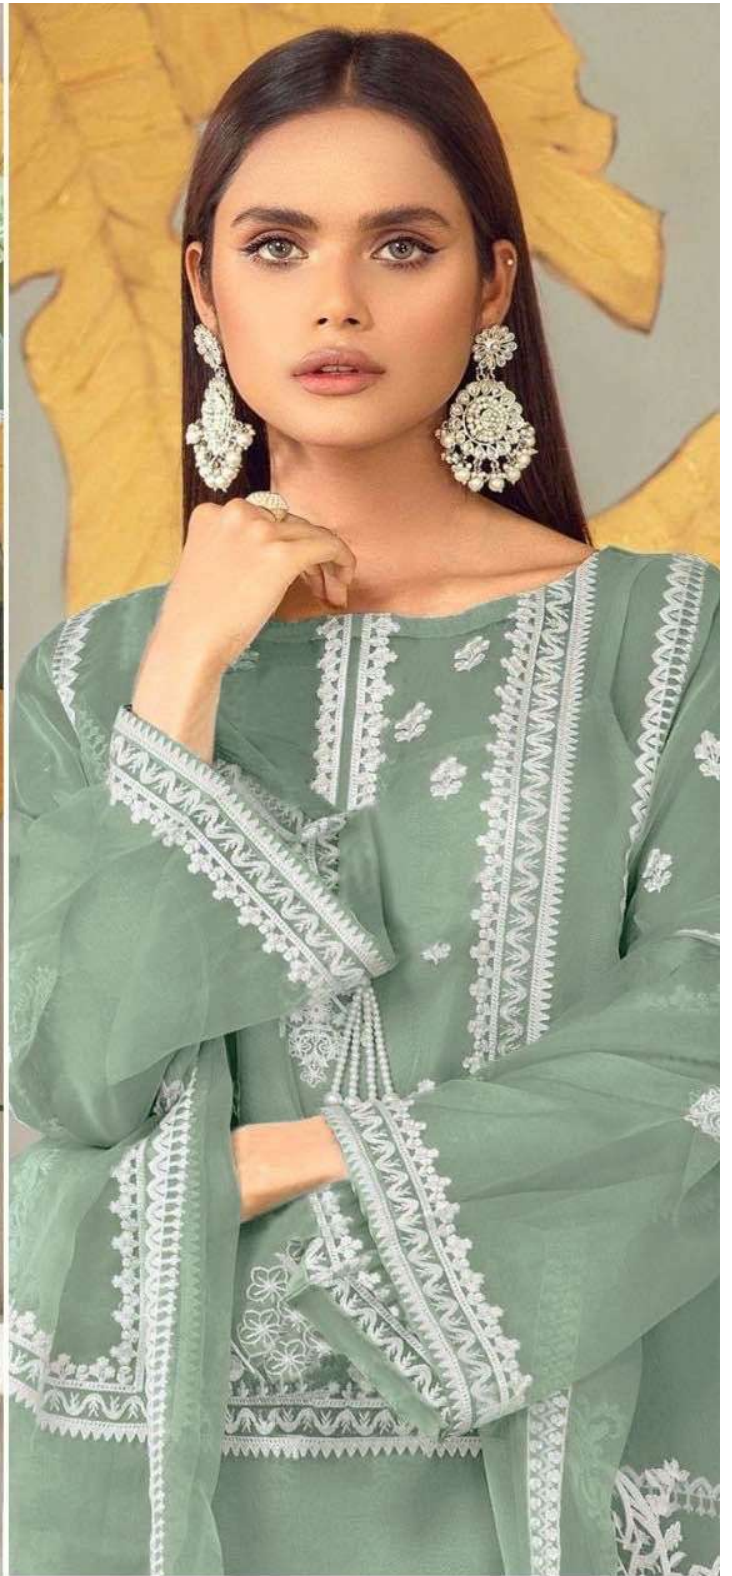

**ZARQASH**<sup>®</sup>

**Z-144-B**

A BRAND BY KHAYRA

**TOP**  
HEAVY GEORGETTE  
FABRIC

**BOTTOM**  
COTTON STRATCHABLE  
FABRICS

**INNER**  
HEAVY FABRICS

**DUPATTA**  
GEORGETTE EMBROIDERY  
FOUR SIDE LESS

**ZARQASH**<sup>®</sup> **Z-144-D**  
A BRAND BY KHAYYRA

**TOP**  
**HEAVY GEORGETTE**  
**FABRIC**

**BOTTOM**  
**COTTON STRATCHABLE**  
**FABRICS**

**INNER**  
**HEAVY FABRICS**

**DUPATTA**  
**GEORGETTE EMBROIDERY**  
**FOUR SIDE LESS**