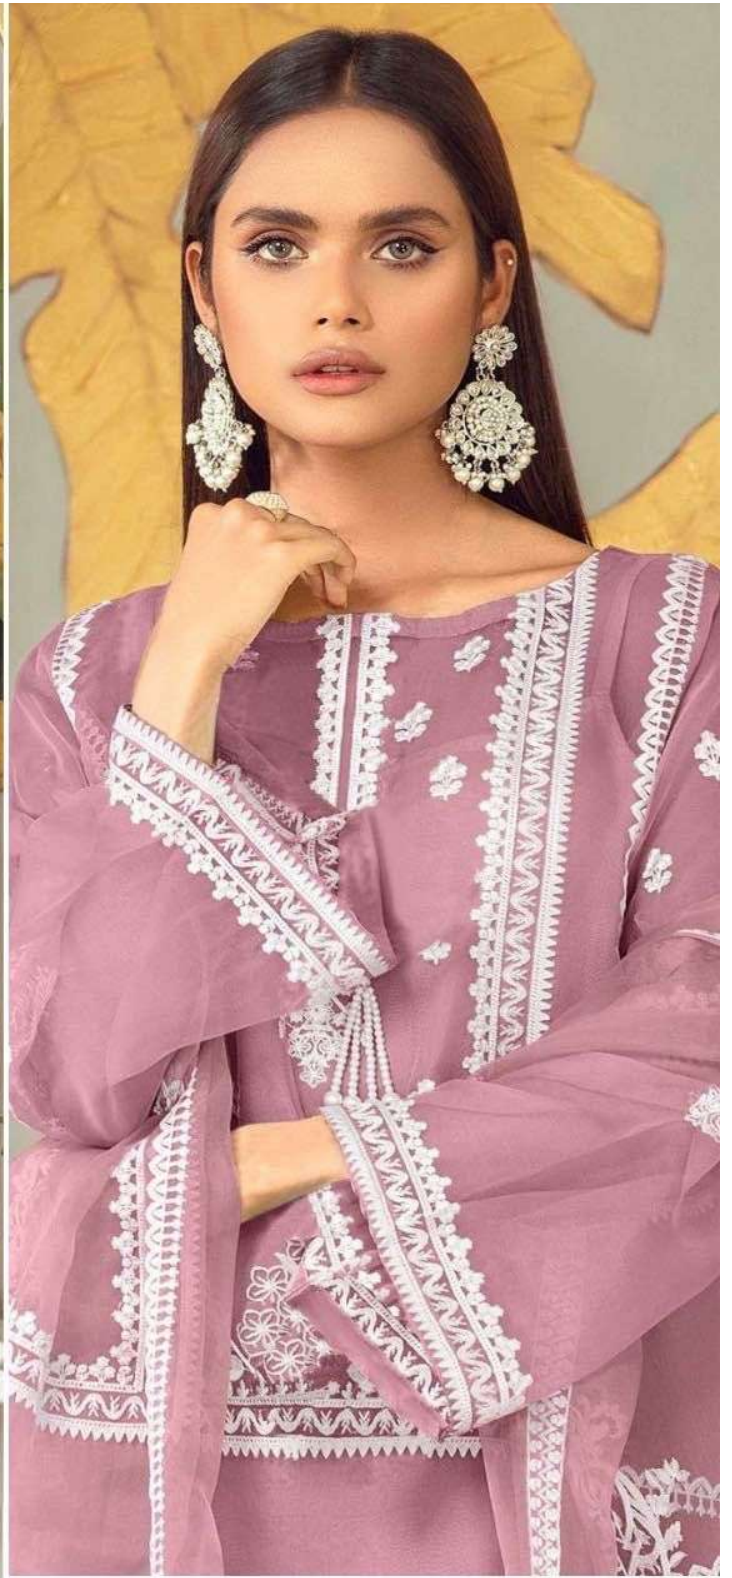

Z-144-C

ZARQASH®

A BRAND BY KHAYYRA

TOP
HEAVY GEORGETTE
FABRIC

BOTTOM
COTTON STRATCHABLE
FABRICS

INNER
HEAVY FABRICS

DUPATTA
GEORGETTE EMBROIDERY
FOUR SIDE LESS