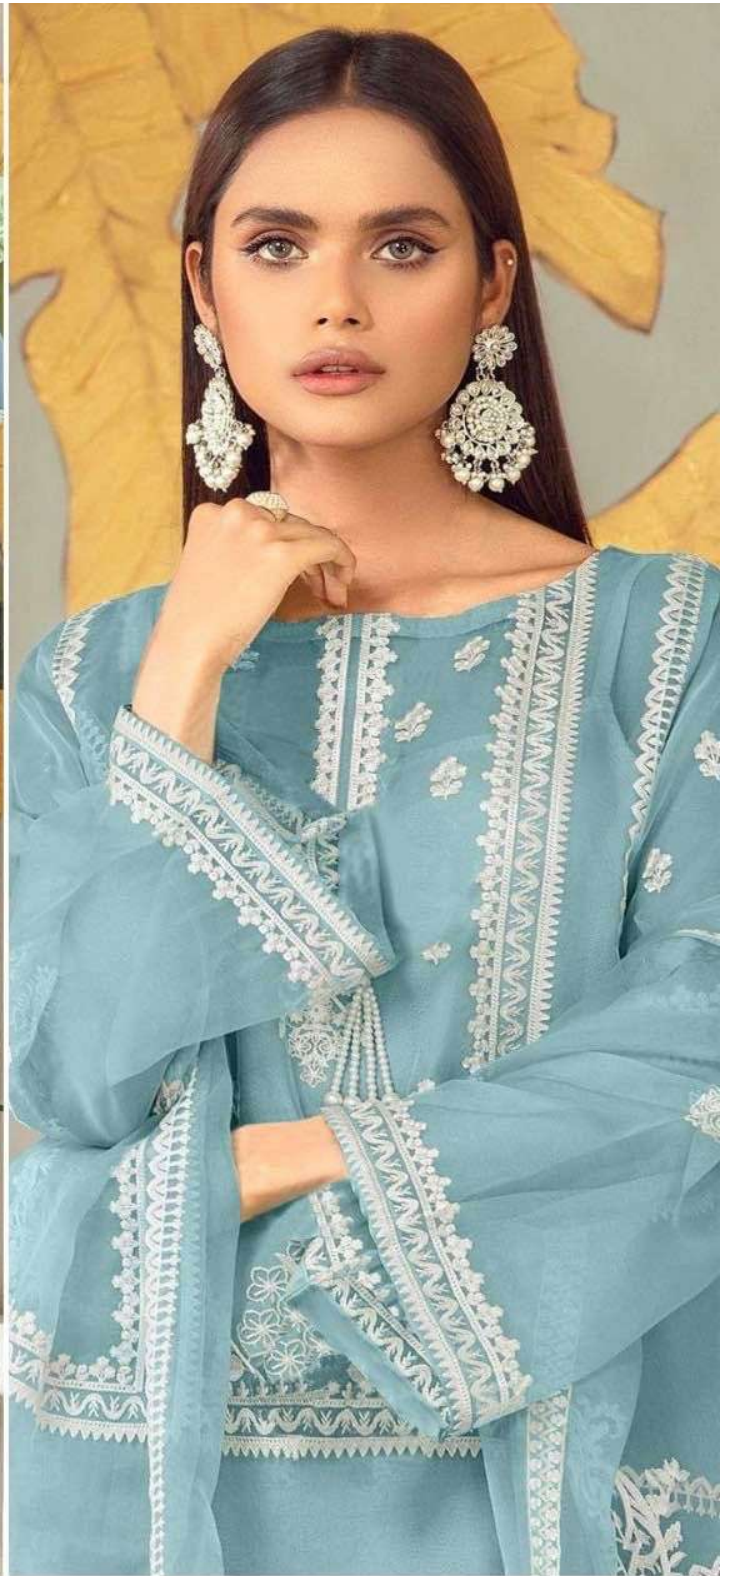

ZARQASH®

Z-144-A

A BRAND BY KHAYRA

TOP
HEAVY GEORGETTE
FABRIC

BOTTOM
COTTON STRATCHABLE
FABRICS

INNER
HEAVY FABRICS

DUPATTA
GEORGETTE EMBROIDERY
FOUR SIDE LESS