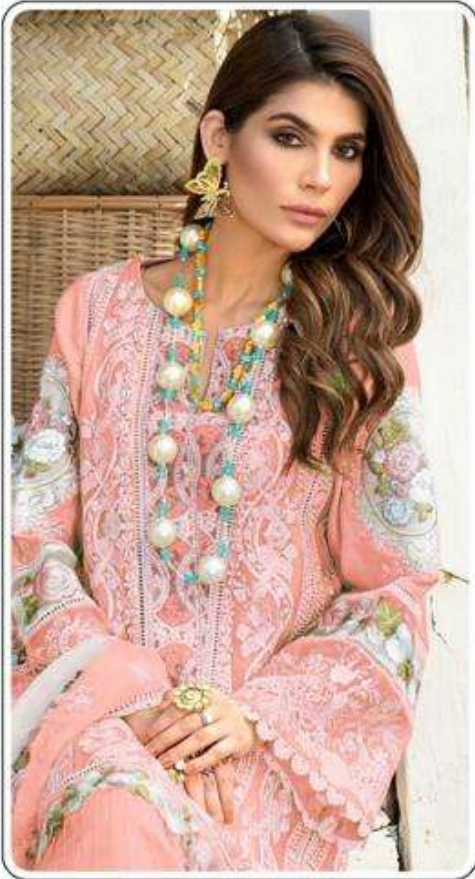

## CHARIZMA VOL-1

D.No.111-A

**TOP-** Cambric cotton with heavy embroidery work

**BOTTOM-INNER** Semi lawn

**DUPATTA-** Butterfly Net with Heavy Embroidery

**CHARIZMA  
VOL-1**

**D.No.111-D**

**TOP-** Cambric cotton with heavy embroidery work

**BOTTOM-  
INNER** Semi lawn

**DUPATTA-** Butterfly Net with Heavy Embroidery