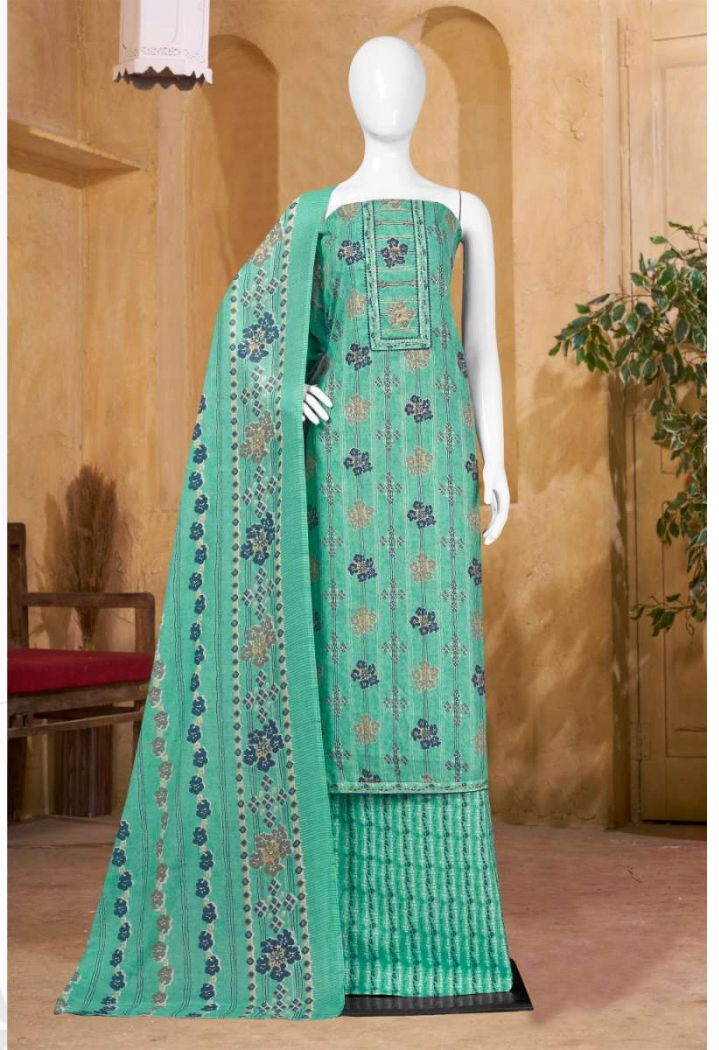

Gipson[®]

Mercedes

Gipson[®]

Mercedes

Bipson®

 **Mercedes**

TOP :- PURE COTTON FOIL PRINT WITH
Khatli Handwork work

D.NO.2231-C

BOTTOM :- PURE COTTON PRINT

DUPATTA :- PURE COTTON PRINT

Gipson®

 Mercedes

TOP :- PURE COTTON FOIL PRINT WITH
KHALTI HANDWORK WORK D.NO.2231-B
BOTTOM :- PURE COTTON PRINT
DUPATTA :- PURE COTTON PRINT

Bipson[®]

 **Mercedes**

D.No :- 2231

TOP :- PURE COTTON FOIL PRINT WITH
Khatli Handwork work

BOTTOM :- PURE COTTON PRINT

DUPATTA :- PURE COTTON PRINT

Bipson®

 Mercedes

TOP :- PURE COTTON FOIL PRINT WITH
KHATLI HANDWORK WORK

D.NO.2231-D

BOTTOM :- PURE COTTON PRINT

DUPATTA :- PURE COTTON PRINT

Gipson[®]

 Mercedes

TOP :- PURE COTTON FOIL PRINT WITH
KHATLI HANDWORK WORK

D.NO.2231-A

BOTTOM :- PURE COTTON PRINT