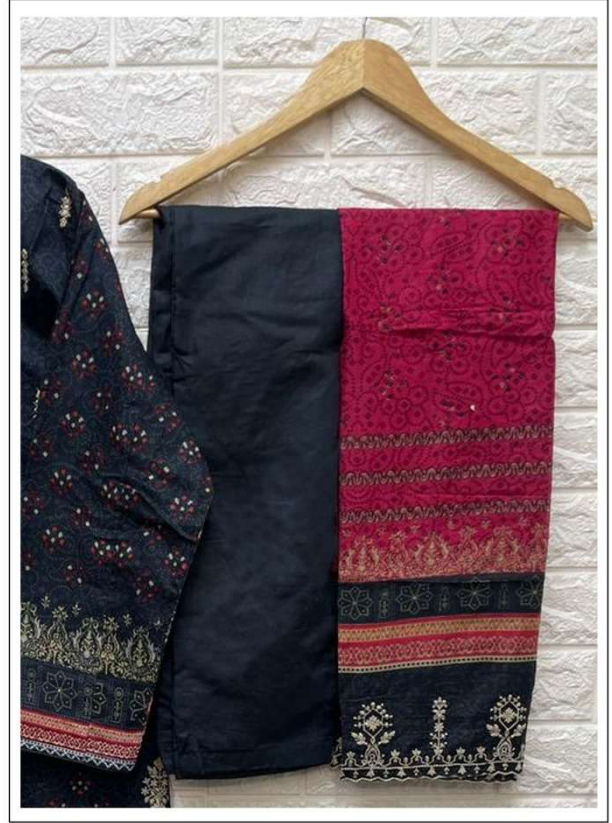

*The joy of dressing is an art*

40001

40002

40003

40004

CITY life

FASHION IS WHAT YOU'VE CREATED  
FOUR TIMES A YEAR BY DESIGNING  
AND STYLE IS WHAT YOU CHOOSE

**SD**  
shraddha  
DESIGNER