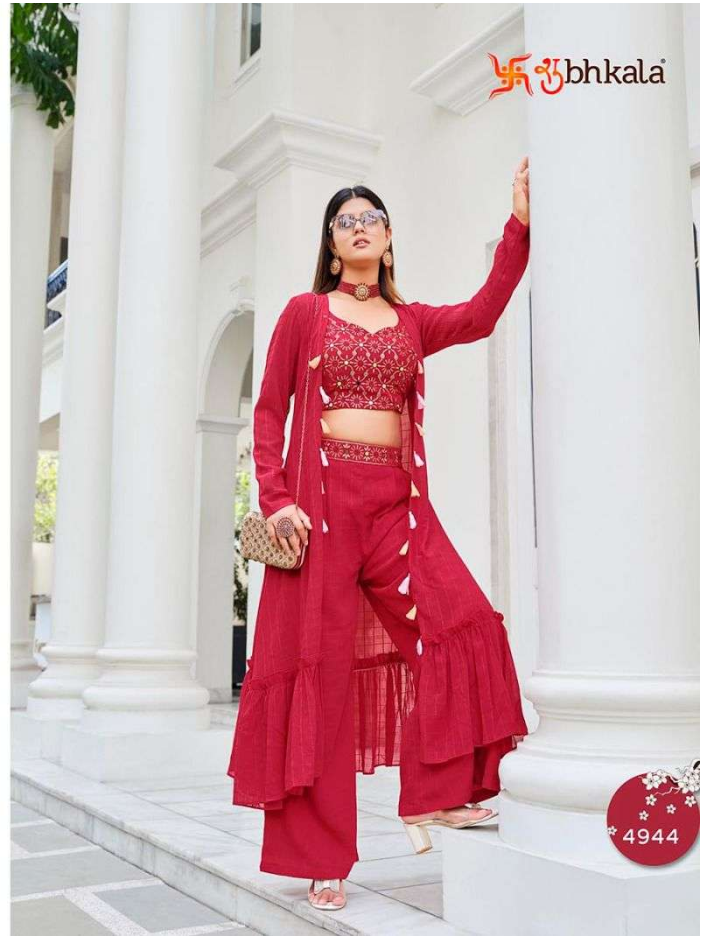

**REFINED
LUXURY**
ENJOY THE SPECTACULAR
PRINT ON GRIPPING COLOUR
THAT BRINGS CHRISMA TO
YOUR PERSONALITY