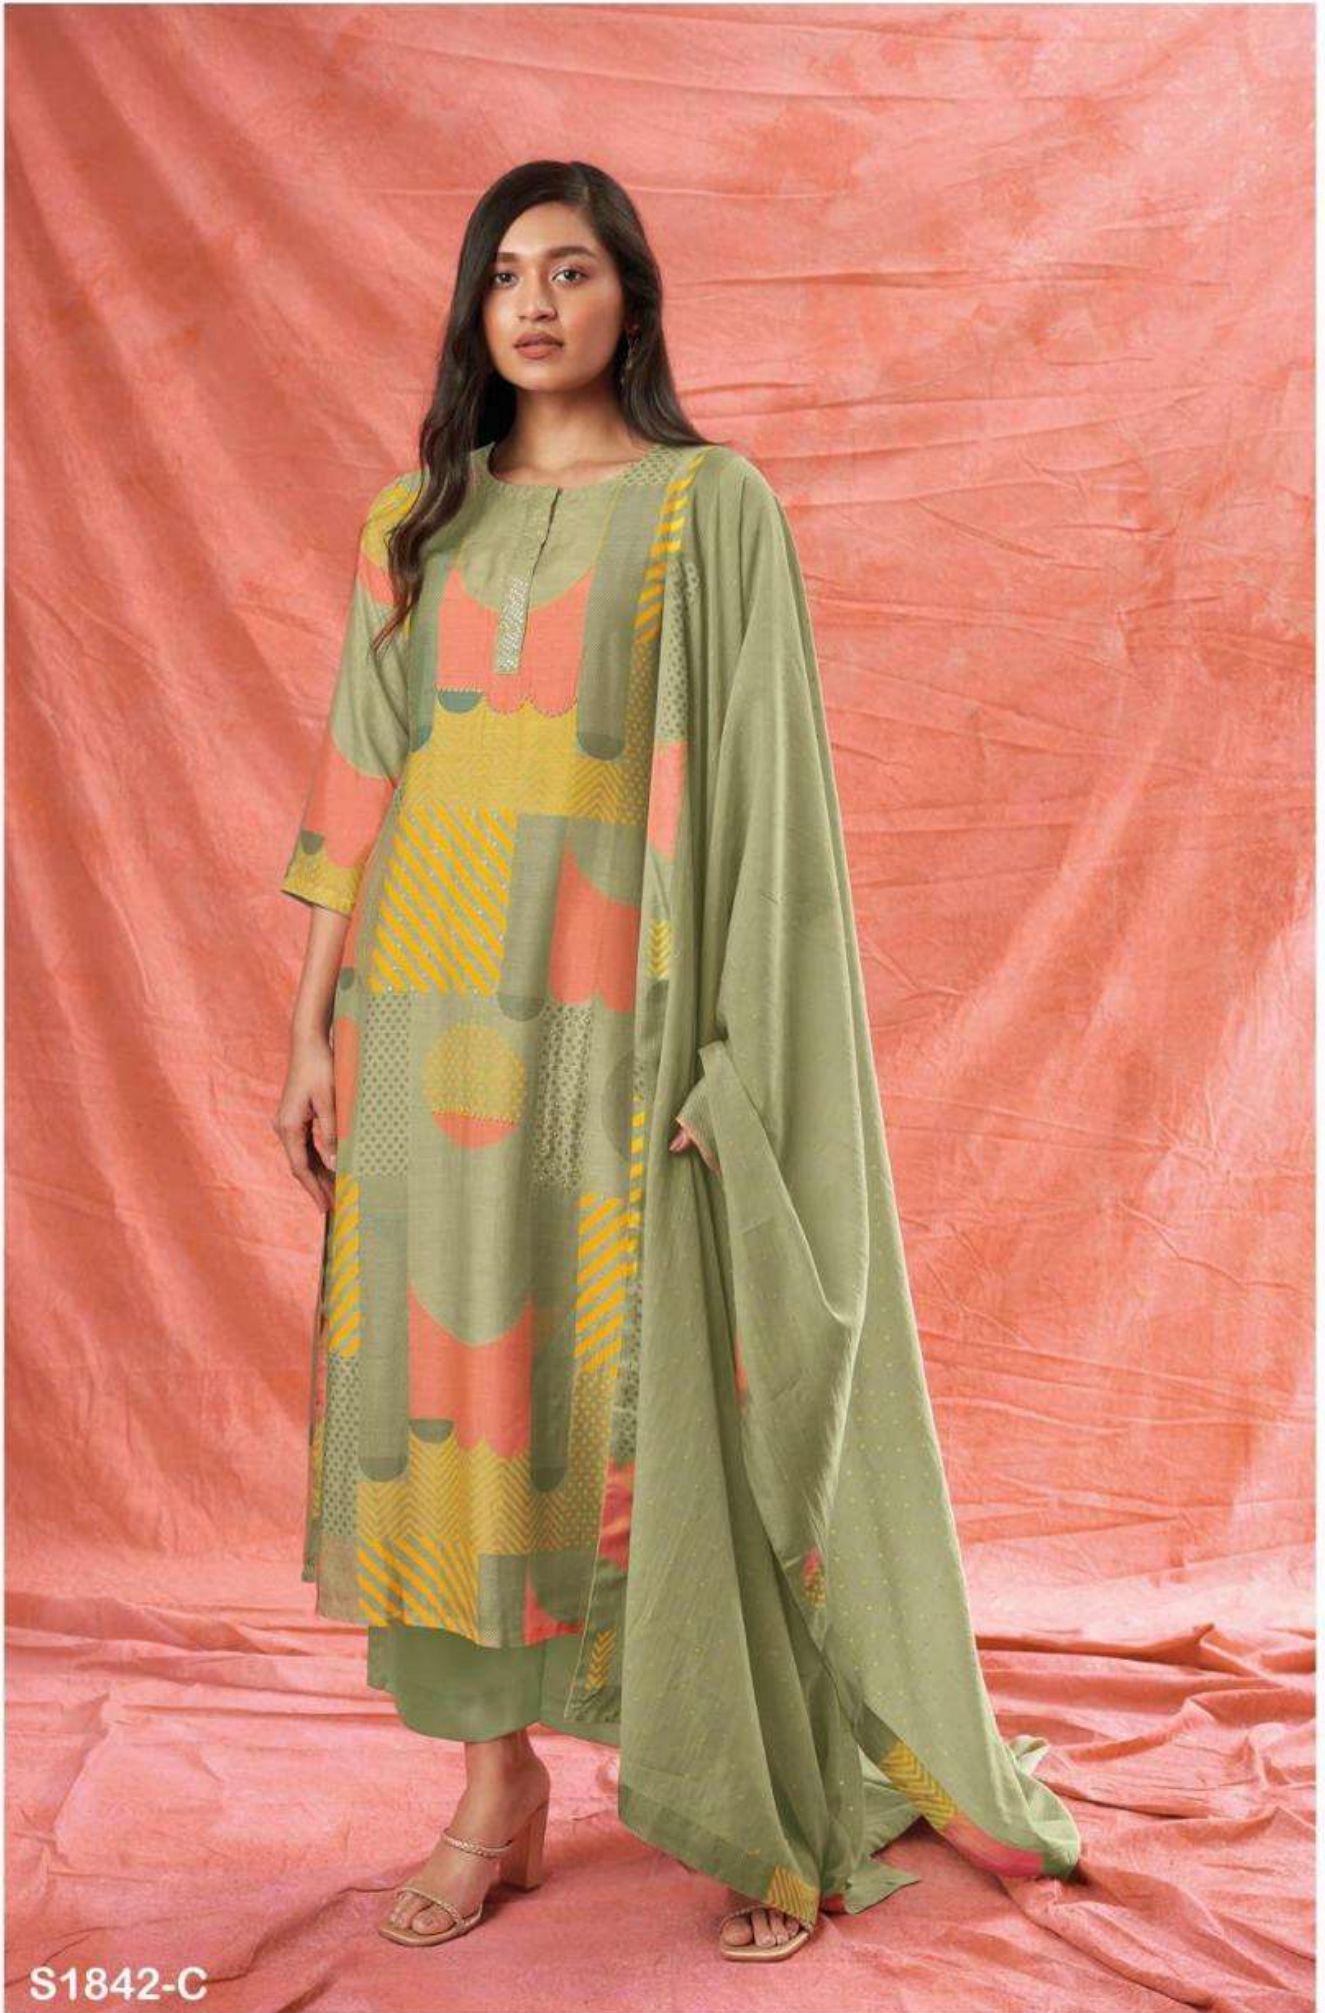

Ganga®

Harlow

S1842

S1842-B

S1842-D

S1842-A

S1842-B

S1842-C

S1842-D

Ganga®
Harlow
S1842- A/B/C/D

S1842-D

PRODUCT NAME	<i>HARLOW</i>
D.NO.	S1842
DESCRIPTION	<p>TOP PREMIUM BEMBERG SILK PRINTED WITH HAND WORK</p> <p>BOTTOM PREMIUM COTTON SILK SOLID COLOUR</p> <p>DUPATTA FINEST VISCOSE SILK PRINTED WITH PRINTED FOUR SIDE BORDER</p>
HSN CODE	540834
WHOLESALE PRICE	1940/- EACH+GST(EXTRA)

Ganga®

Harlow

S1842

S1842-A

S1842-C