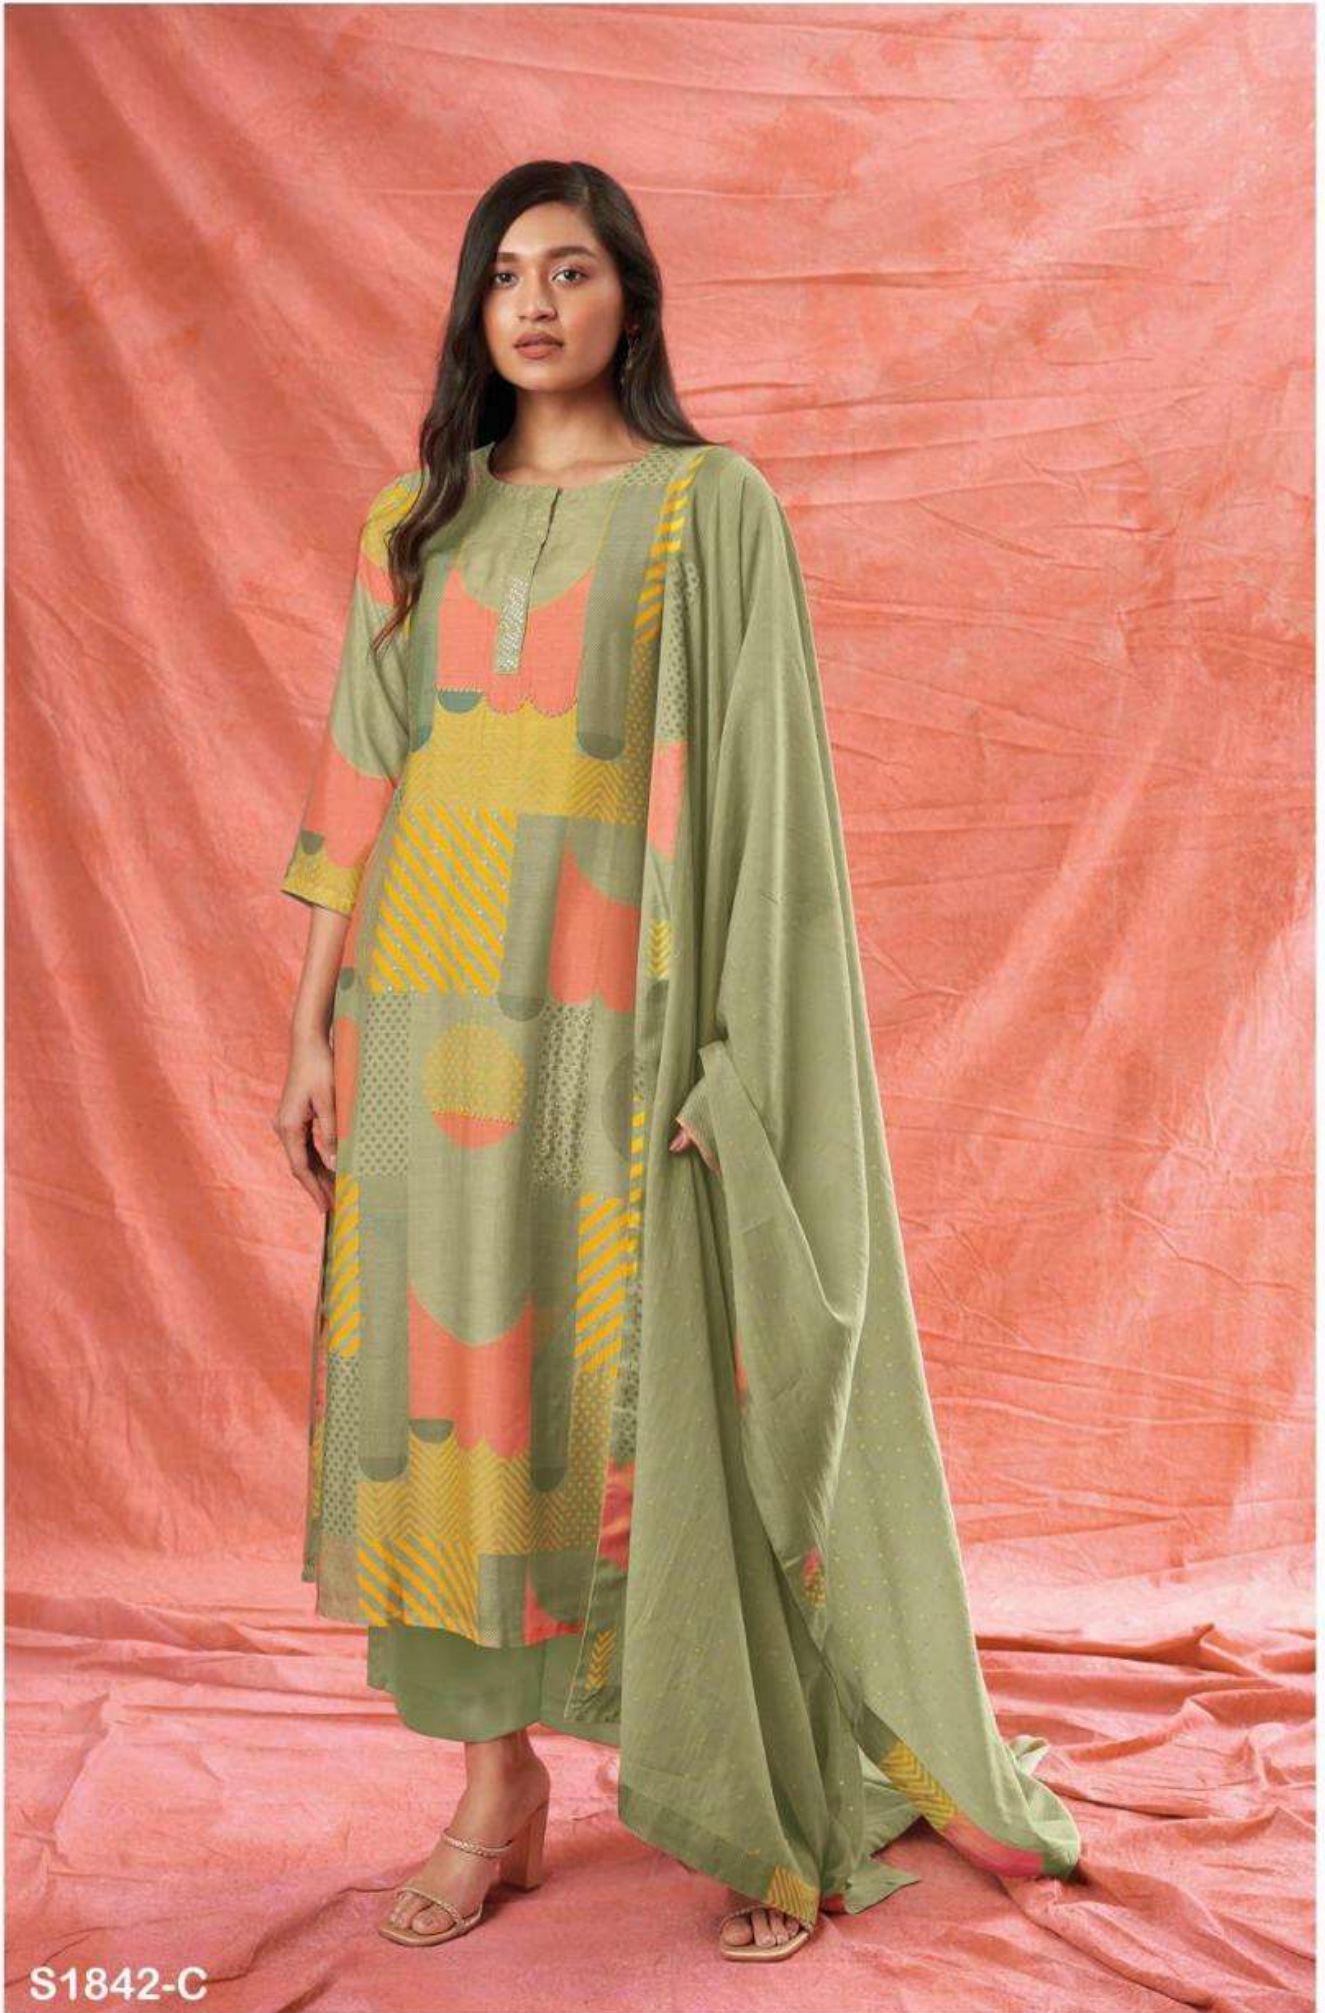

Ganga®

*Harlow*

S1842

S1842-B

S1842-D

S1842-A

S1842-B

S1842-C

S1842-D

Ganga®  
**Harlow**  
S1842- A/B/C/D

S1842-D

PRODUCT NAME	<b><i>HARLOW</i></b>
D.NO.	S1842
DESCRIPTION	<p><b>TOP</b> PREMIUM BEMBERG SILK PRINTED WITH HAND WORK</p> <p><b>BOTTOM</b> PREMIUM COTTON SILK SOLID COLOUR</p> <p><b>DUPATTA</b> FINEST VISCOSE SILK PRINTED WITH PRINTED FOUR SIDE BORDER</p>
HSN CODE	<b>540834</b>
WHOLESALE PRICE	<b>1940/- EACH+GST(EXTRA)</b>

Ganga®

*Harlow*

S1842

S1842-A

S1842-C