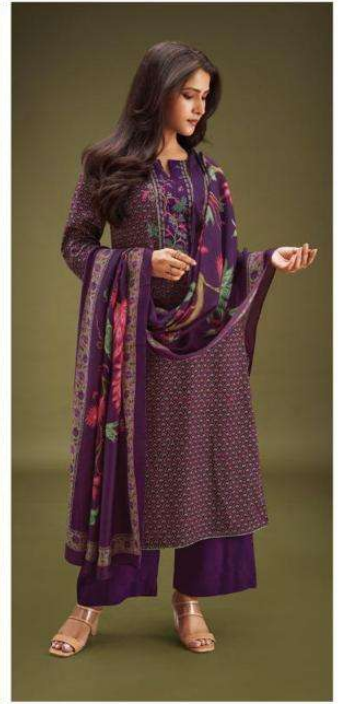

Ganga®
Libni
S1834

S1834-D

| | |
|-----------------|---|
| PRODUCT NAME | LIBNI |
| D.NO. | S1834 |
| DESCRIPTION | TOP PREMIUM COTTON SILK PRINTED WITH EMBROIDERY AND SOLID BORDER BOTTOM PREMIUM COTTON SILK SOLID COLOUR DUPATTA FINEST BEMBERG LAWN PRINTED |
| HSN CODE | 520851 |
| WHOLESALE PRICE | 1640/- EACH+GST(EXTRA) |

Ganga®
Libni
S1834

S1834-A

S1834-B

S1834-C

S1834-A

S1834-B

S1834-C

S1834-D

Ganga®
Libni
S1834- A/B/C/D