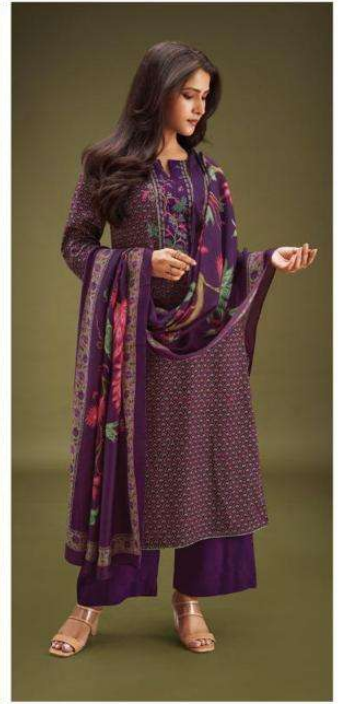

Ganga®
Libni
S1834

S1834-D

PRODUCT NAME	LIBNI
D.NO.	S1834
DESCRIPTION	TOP PREMIUM COTTON SILK PRINTED WITH EMBROIDERY AND SOLID BORDER BOTTOM PREMIUM COTTON SILK SOLID COLOUR DUPATTA FINEST BEMBERG LAWN PRINTED
HSN CODE	520851
WHOLESALE PRICE	1640/- EACH+GST(EXTRA)

Ganga®
Libni
S1834

S1834-A

S1834-B

S1834-C

S1834-A

S1834-B

S1834-C

S1834-D

Ganga®
Libni
S1834- A/B/C/D