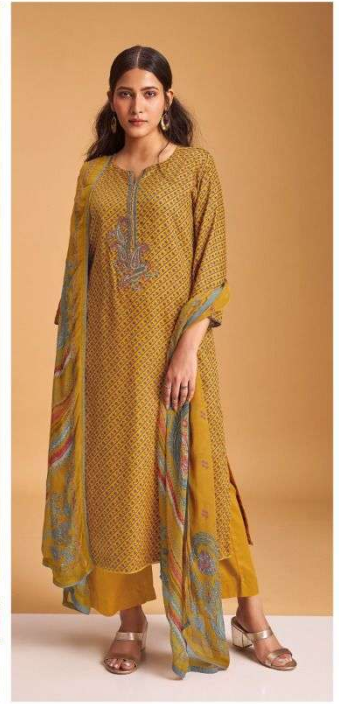

S1835-B

S1835-C

S1835-A

S1835-B

S1835-C

S1835-D

Ganga®  
**Danica**  
S1835- A/B/C/D

S1835-D

S1835-C

PRODUCT NAME	<b>DANICA</b>
D.NO.	S1835
DESCRIPTION	<b>TOP</b> PREMIUM COTTON SILK PRINTED WITH NECK EMBROIDERY AND LACE ON DAMAN  <b>BOTTOM</b> PREMIUM COTTON SILK SOLID COLOUR  <b>DUPATTA</b> PURE CHIFFON PRINTED
HSN CODE	<b>520851</b>
WHOLESALE PRICE	<b>1525/- EACH+GST(EXTRA)</b>