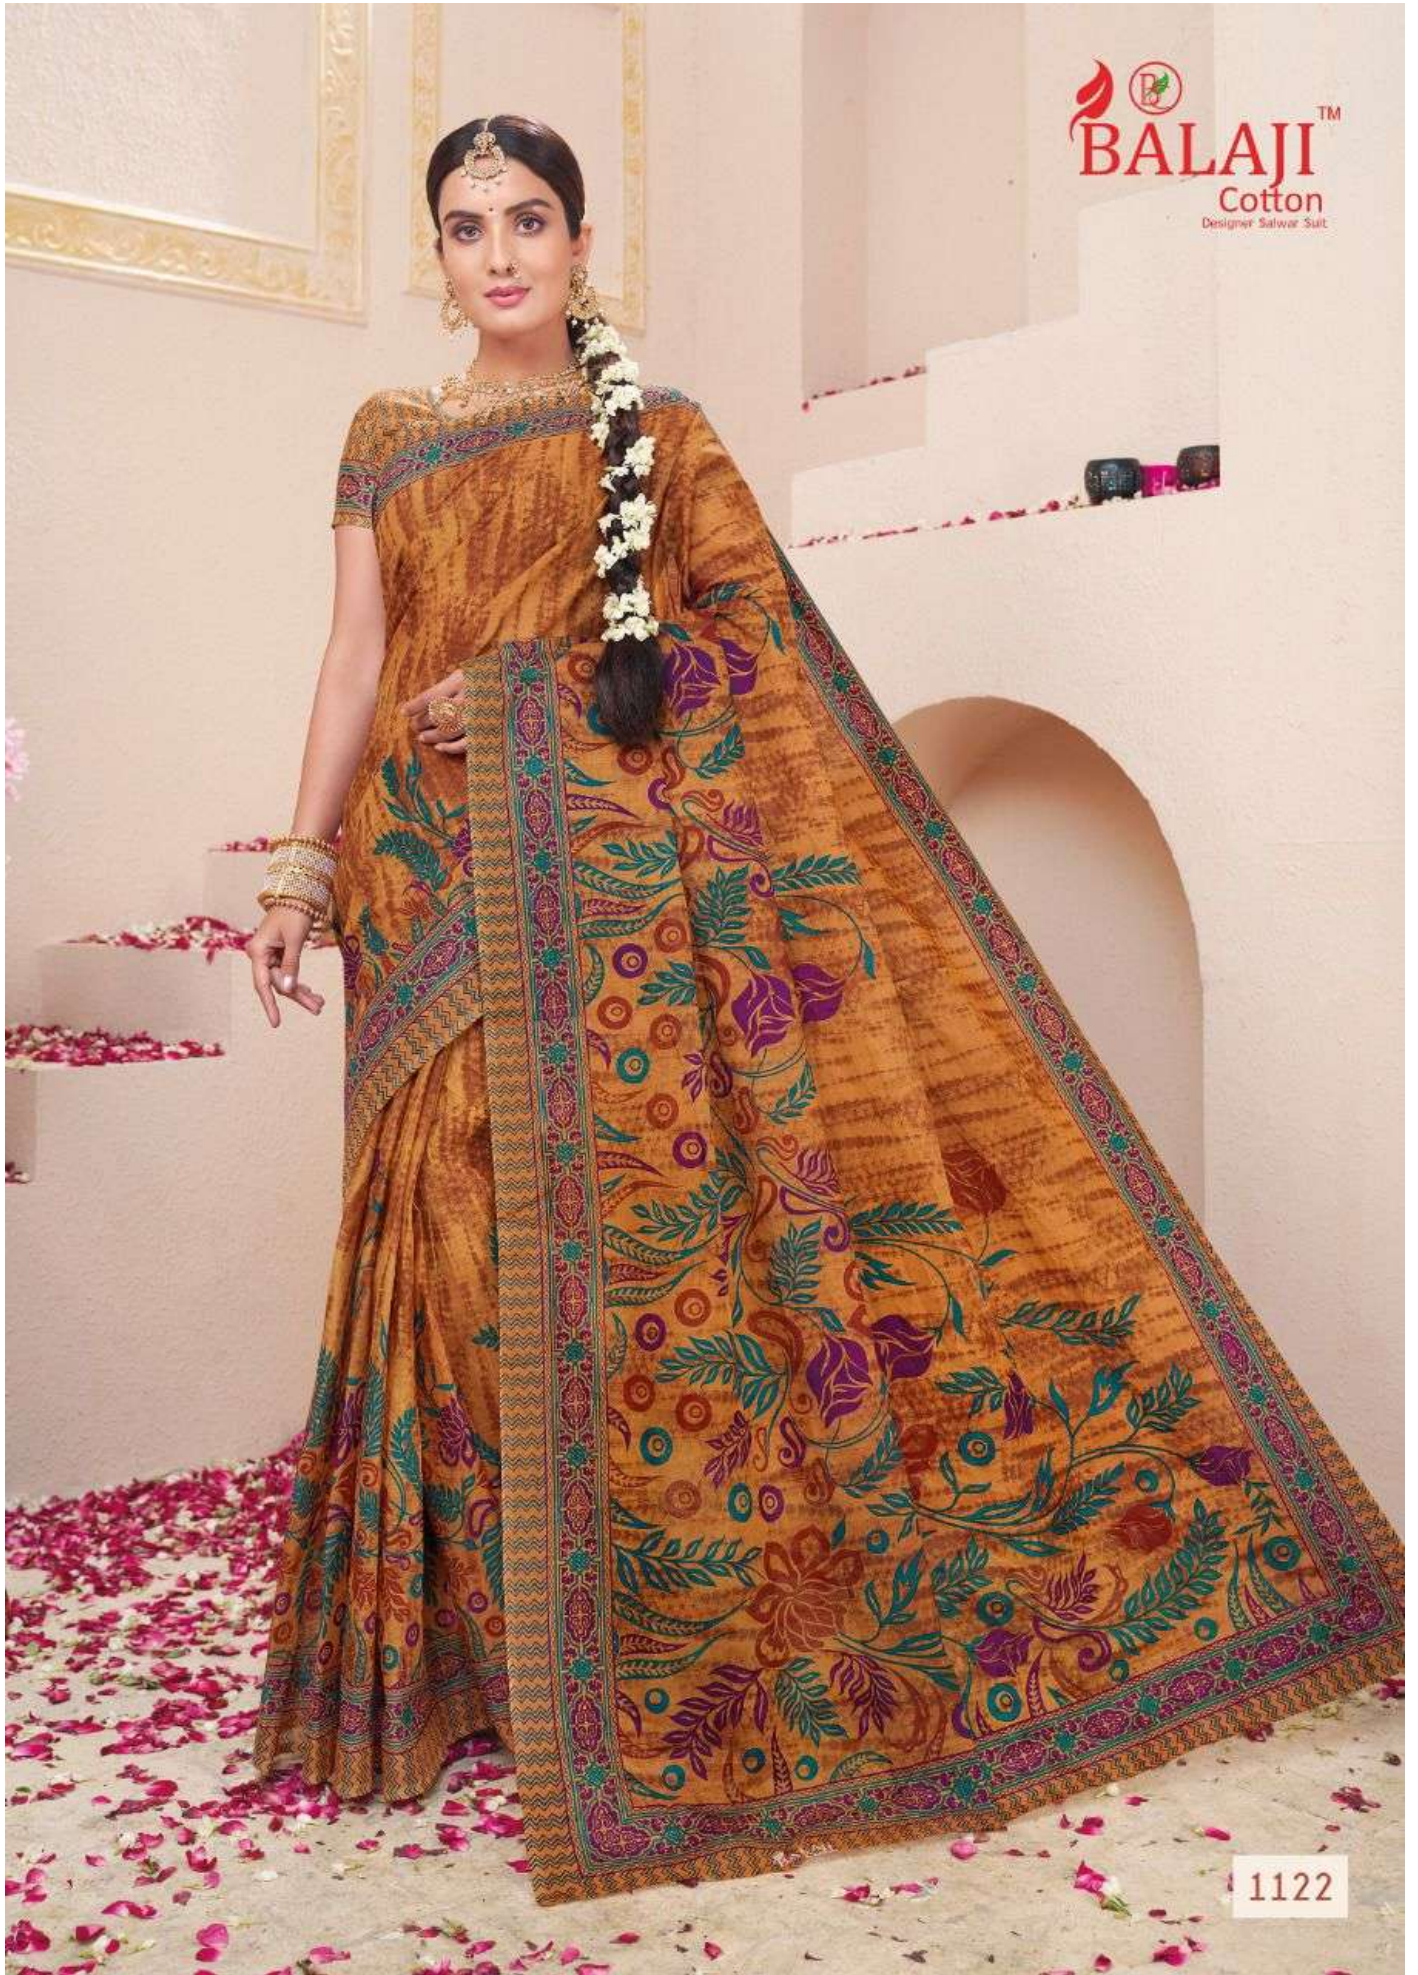

BALAJI^{TM}
Cotton
Designer Salwar Suit

1122