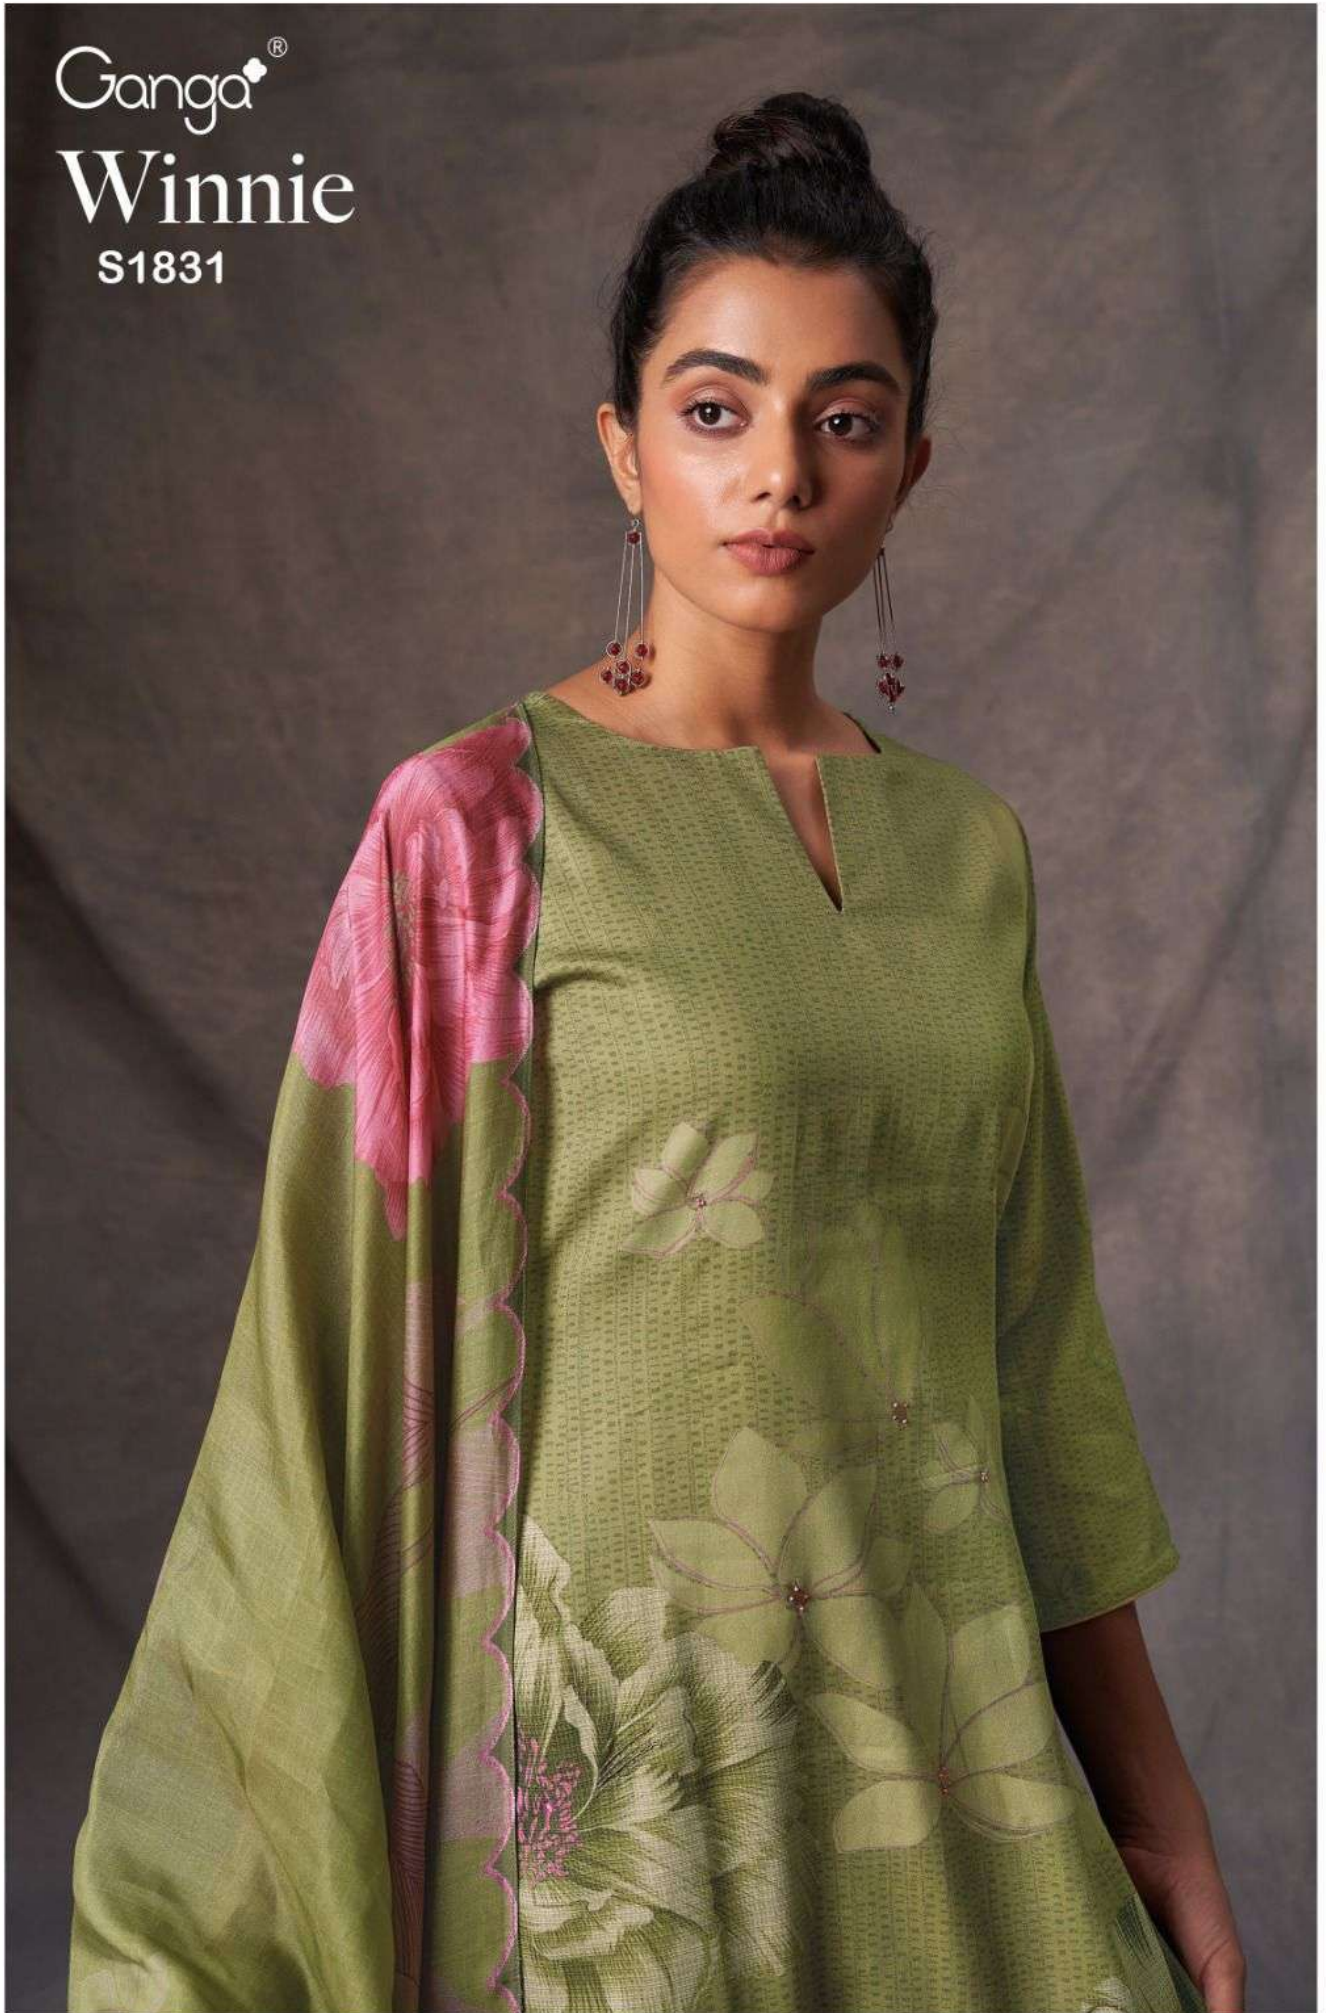

Ganga®

Winnie

S1831

Ganga®

Winnie

S1831

S1831-A

S1831-B

S1831-C

S1831-D

S1831-A

S1831-B

S1831-C

S1831-D

Ganga®
Winnie
S1831- A/B/C/D

PRODUCT NAME	WINNIE
D.NO.	S1831
DESCRIPTION	TOP PREMIUM COTTON SILK PRINTED WITH HAND WORK AND SOLID BORDER BOTTOM PREMIUM COTTON SILK SOLID COLOUR DUPATTA FINEST BEMBERG LAWN PRINTED
HSN CODE	520851
WHOLESALE PRICE	1760/- EACH+GST(EXTRA)