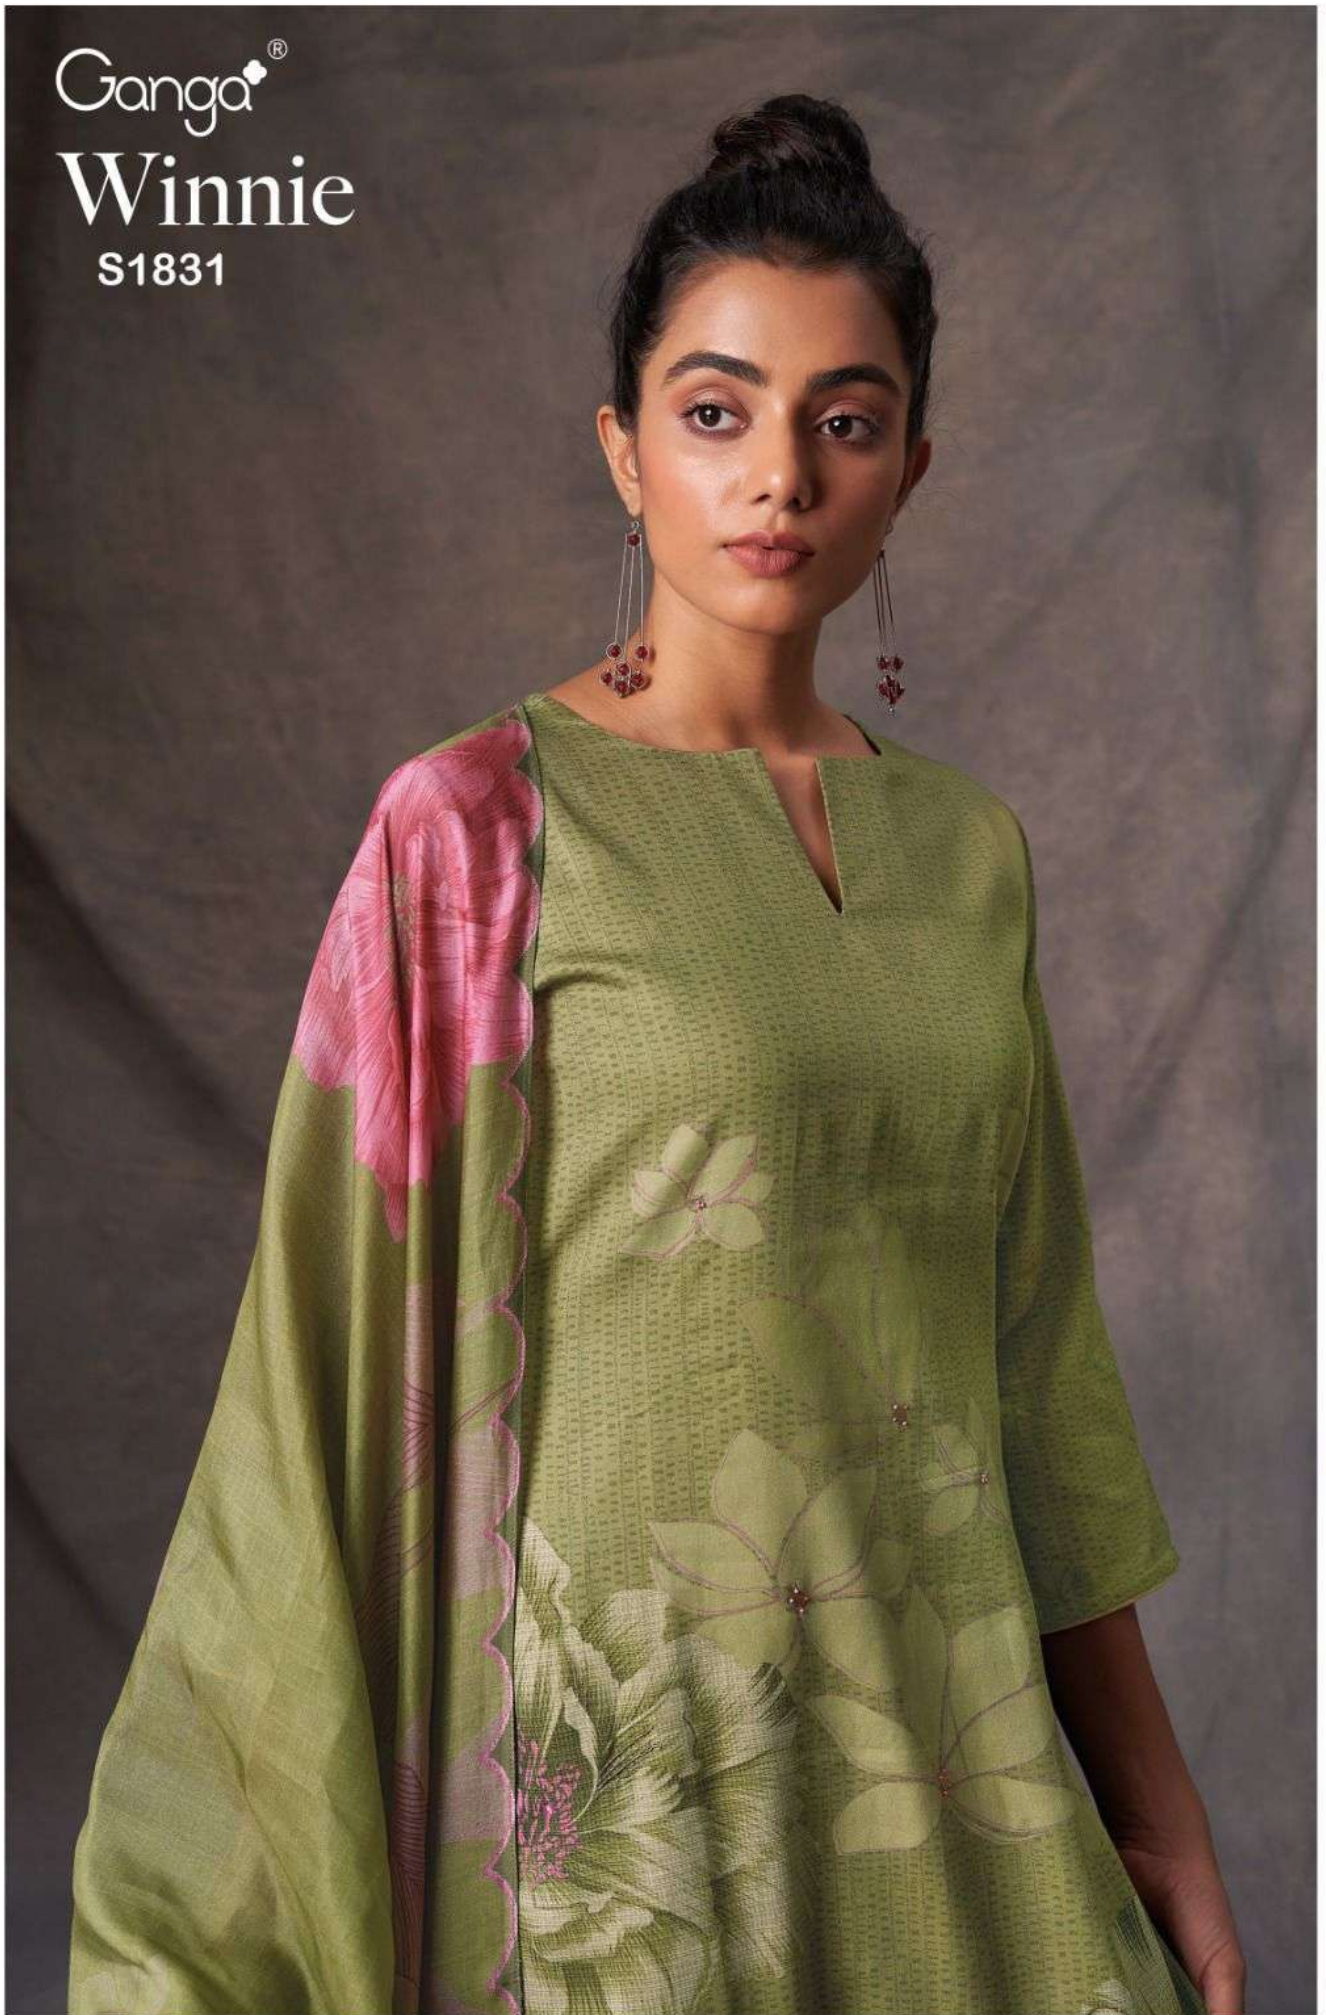

Ganga®

Winnie

S1831

Ganga®

Winnie

S1831

S1831-A

S1831-B

S1831-C

S1831-D

S1831-A

S1831-B

S1831-C

S1831-D

Ganga®
Winnie
S1831- A/B/C/D

PRODUCT NAME	WINNIE
D.NO.	S1831
DESCRIPTION	TOP PREMIUM COTTON SILK PRINTED WITH HAND WORK AND SOLID BORDER BOTTOM PREMIUM COTTON SILK SOLID COLOUR DUPATTA FINEST BEMBERG LAWN PRINTED
HSN CODE	520851
WHOLESALE PRICE	1760/- EACH+GST(EXTRA)