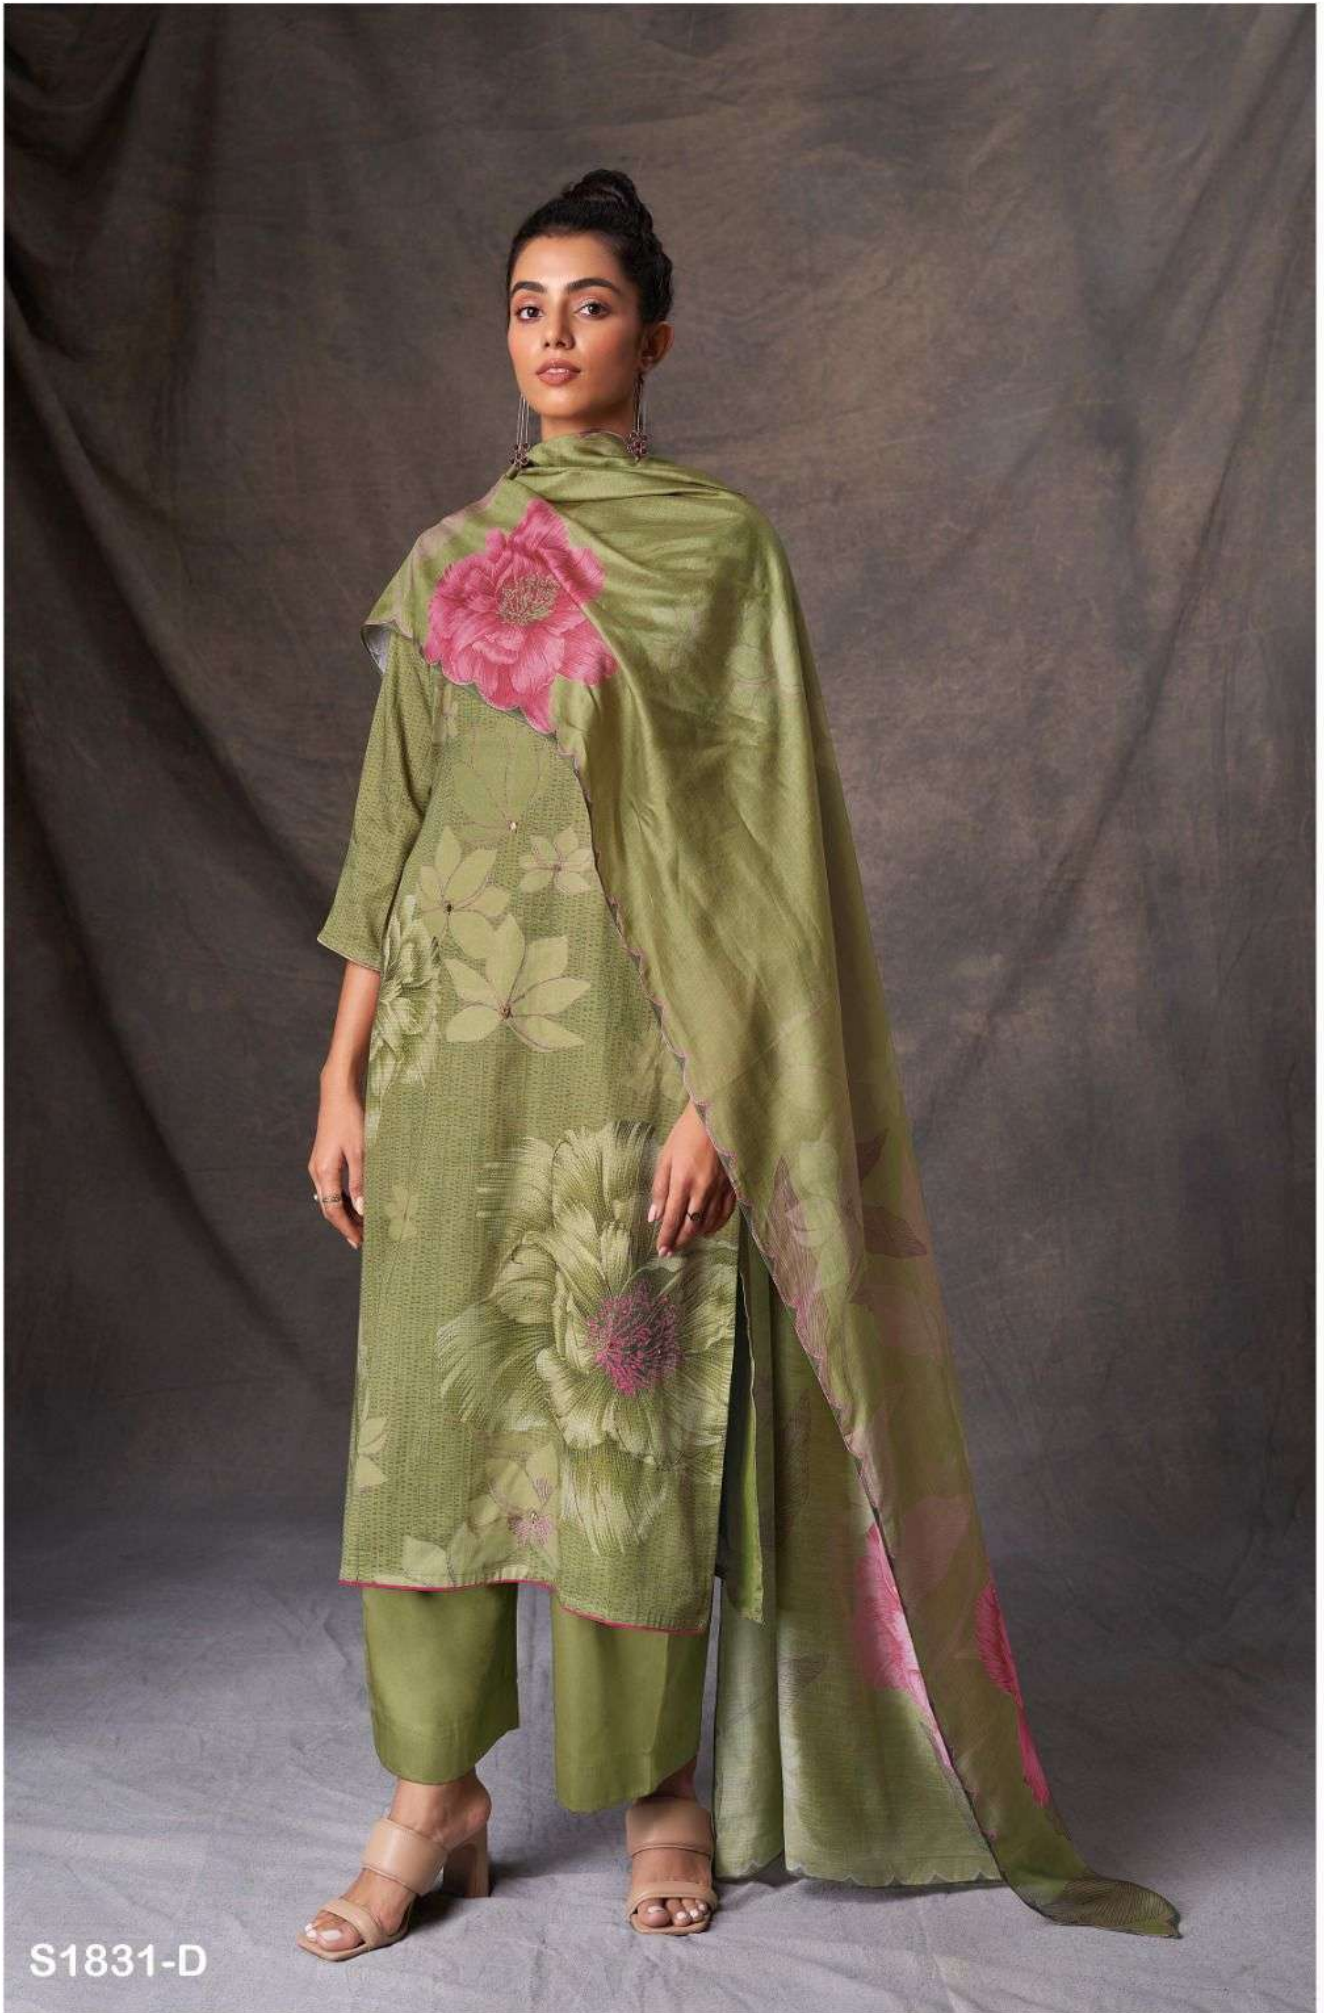

Ganga®

Winnie

S1831

Ganga®

Winnie

S1831

S1831-A

S1831-B

S1831-C

S1831-D

S1831-A

S1831-B

S1831-C

S1831-D

Ganga®
Winnie
S1831- A/B/C/D

PRODUCT NAME	WINNIE
D.NO.	S1831
DESCRIPTION	TOP PREMIUM COTTON SILK PRINTED WITH HAND WORK AND SOLID BORDER BOTTOM PREMIUM COTTON SILK SOLID COLOUR DUPATTA FINEST BEMBERG LAWN PRINTED
HSN CODE	520851
WHOLESALE PRICE	1760/- EACH+GST(EXTRA)