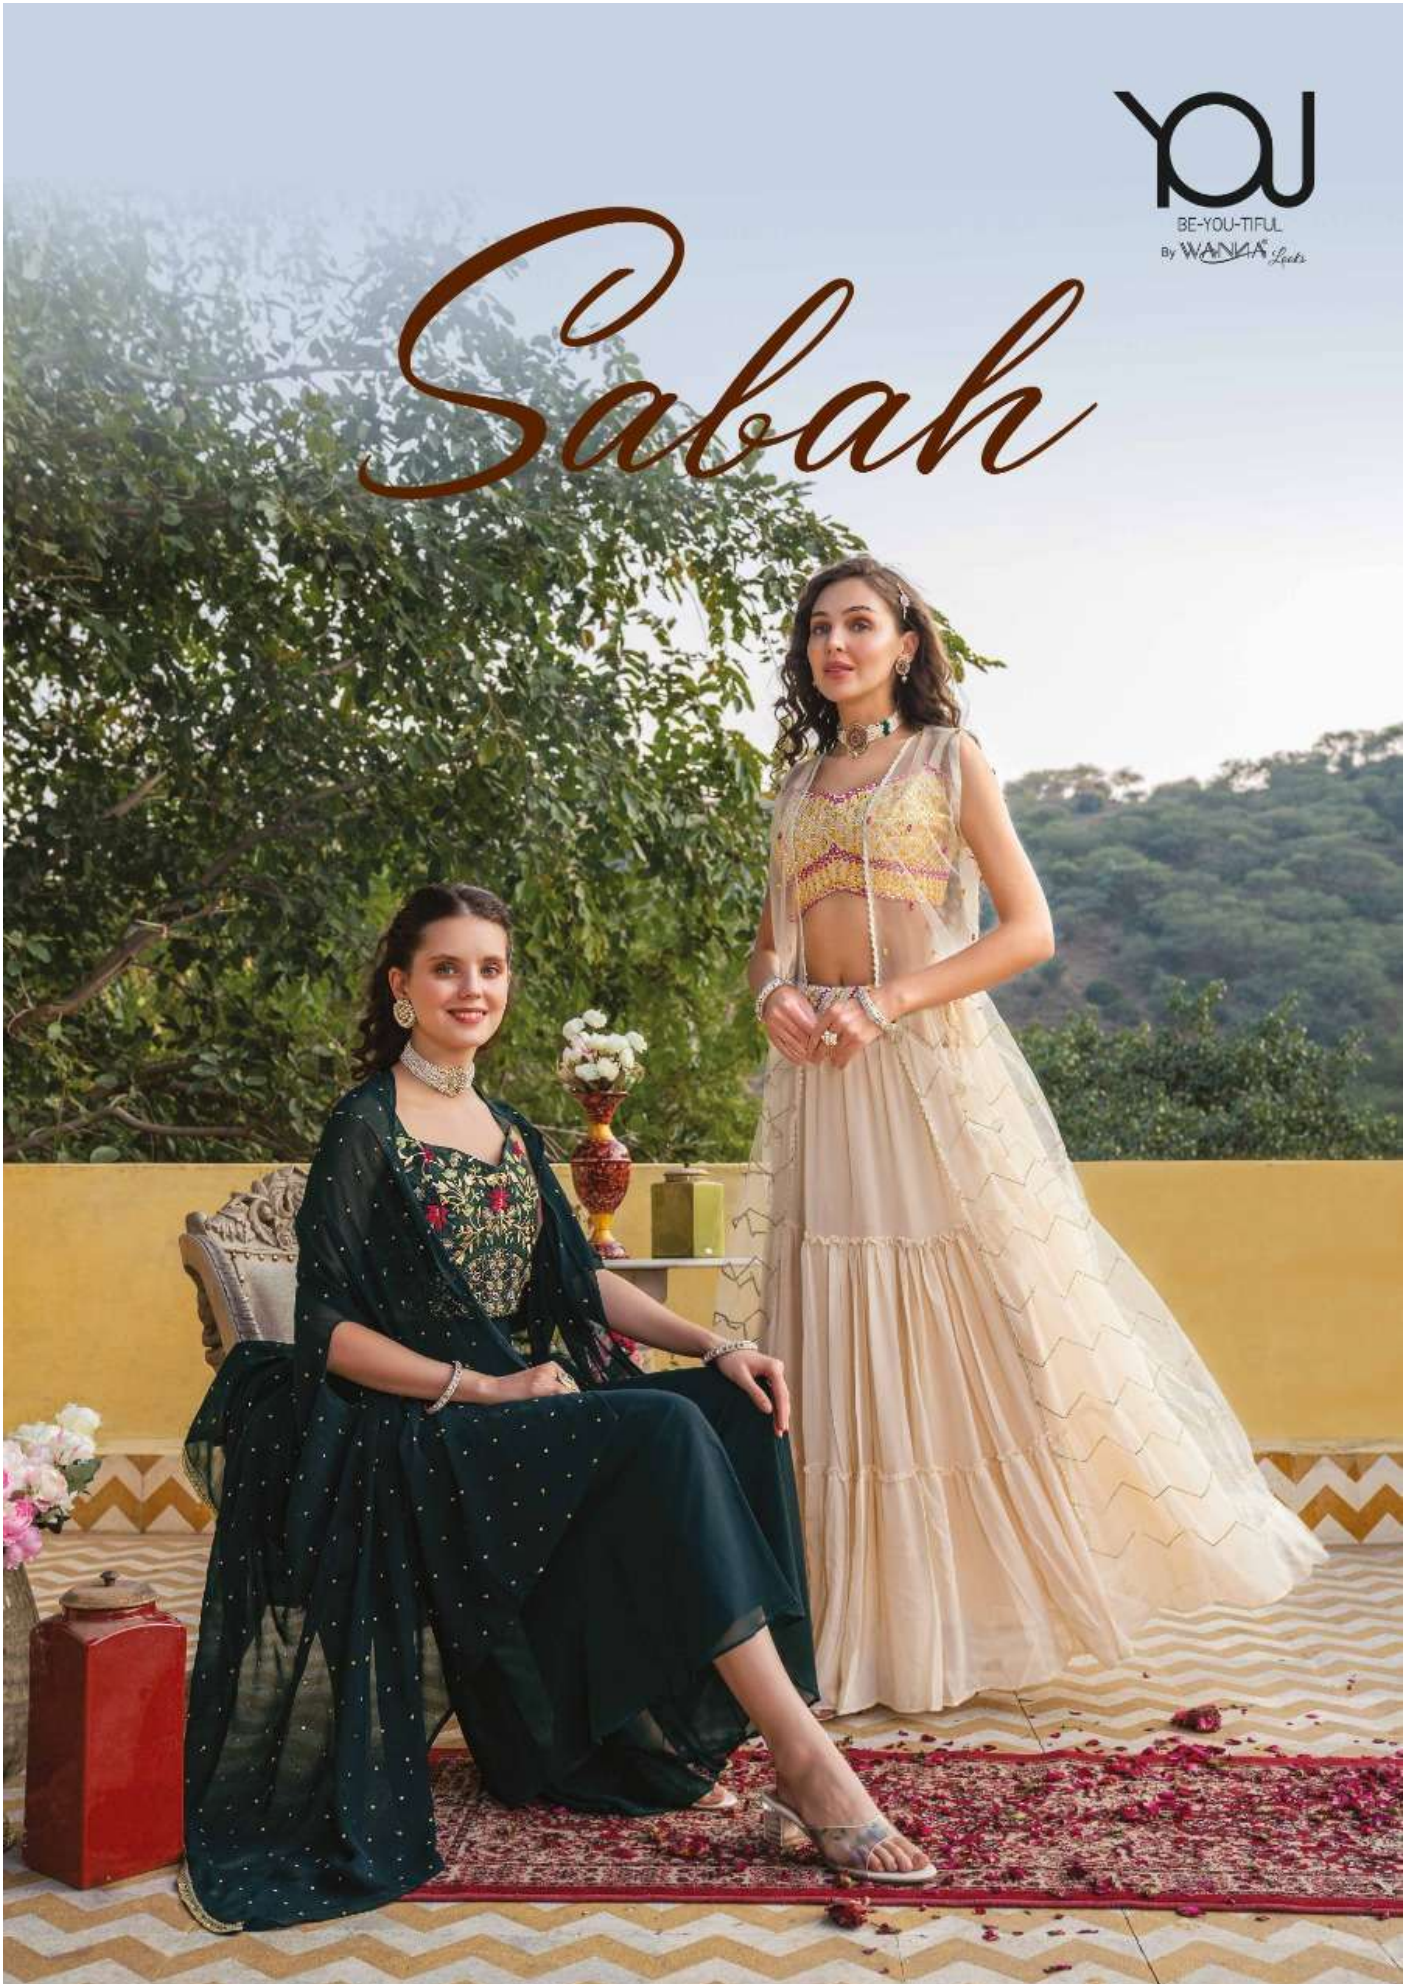

YOU
BE-YOU-TIFUL
By WANNA'S *Looks*

Sabah