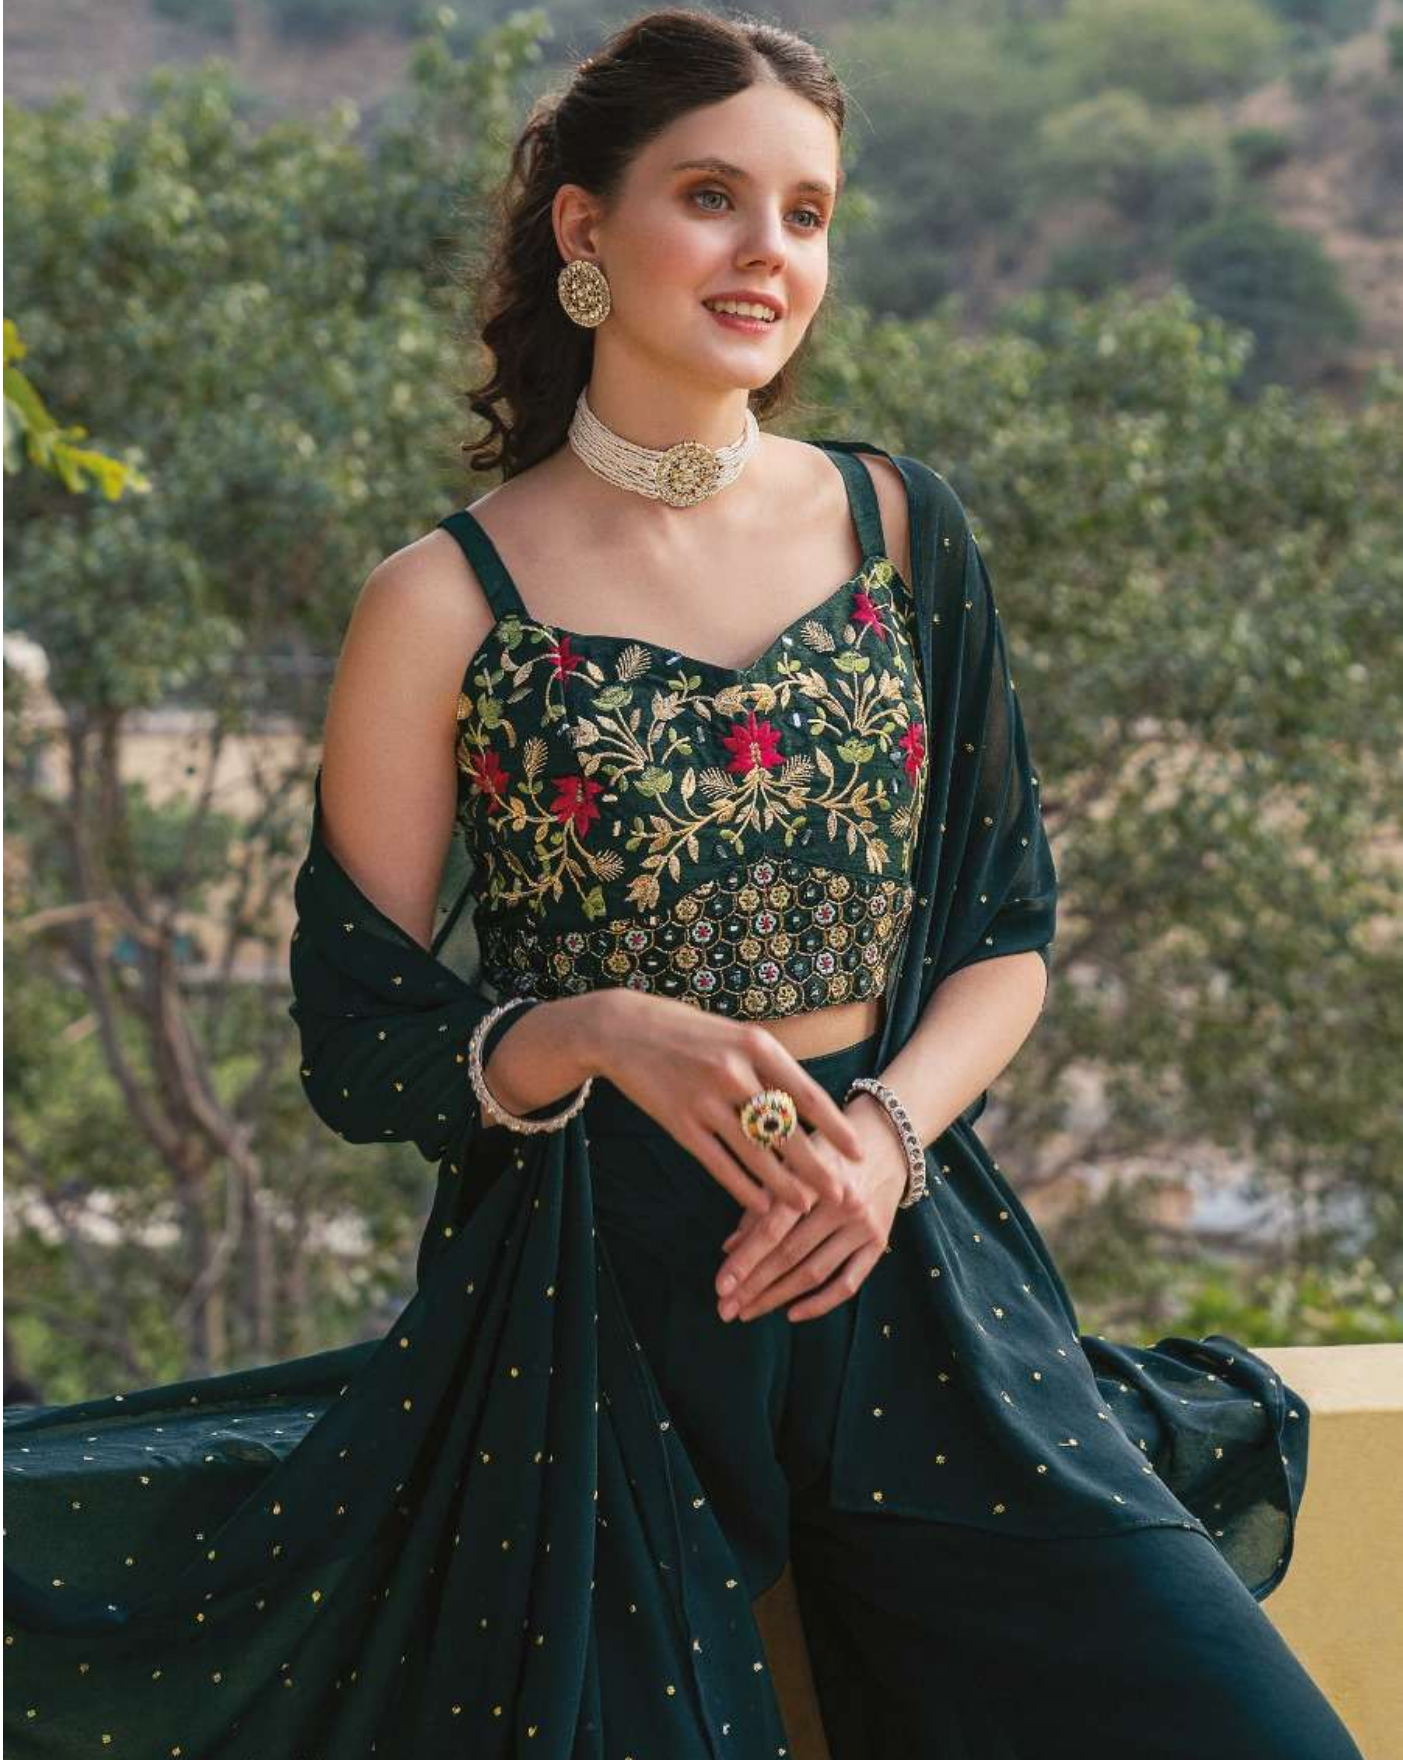

Sabah

shades of light sky blue color to your season dressing, give a glamorous touch to your personality with a blend of charming hues .

VIBRANT

YOU
BE-YOU-IT-IT-IT

this season assortment brings your wardrobe too close to great looking colors and fantastic patterns. feel the freshness of the most exclusive designs in town ;