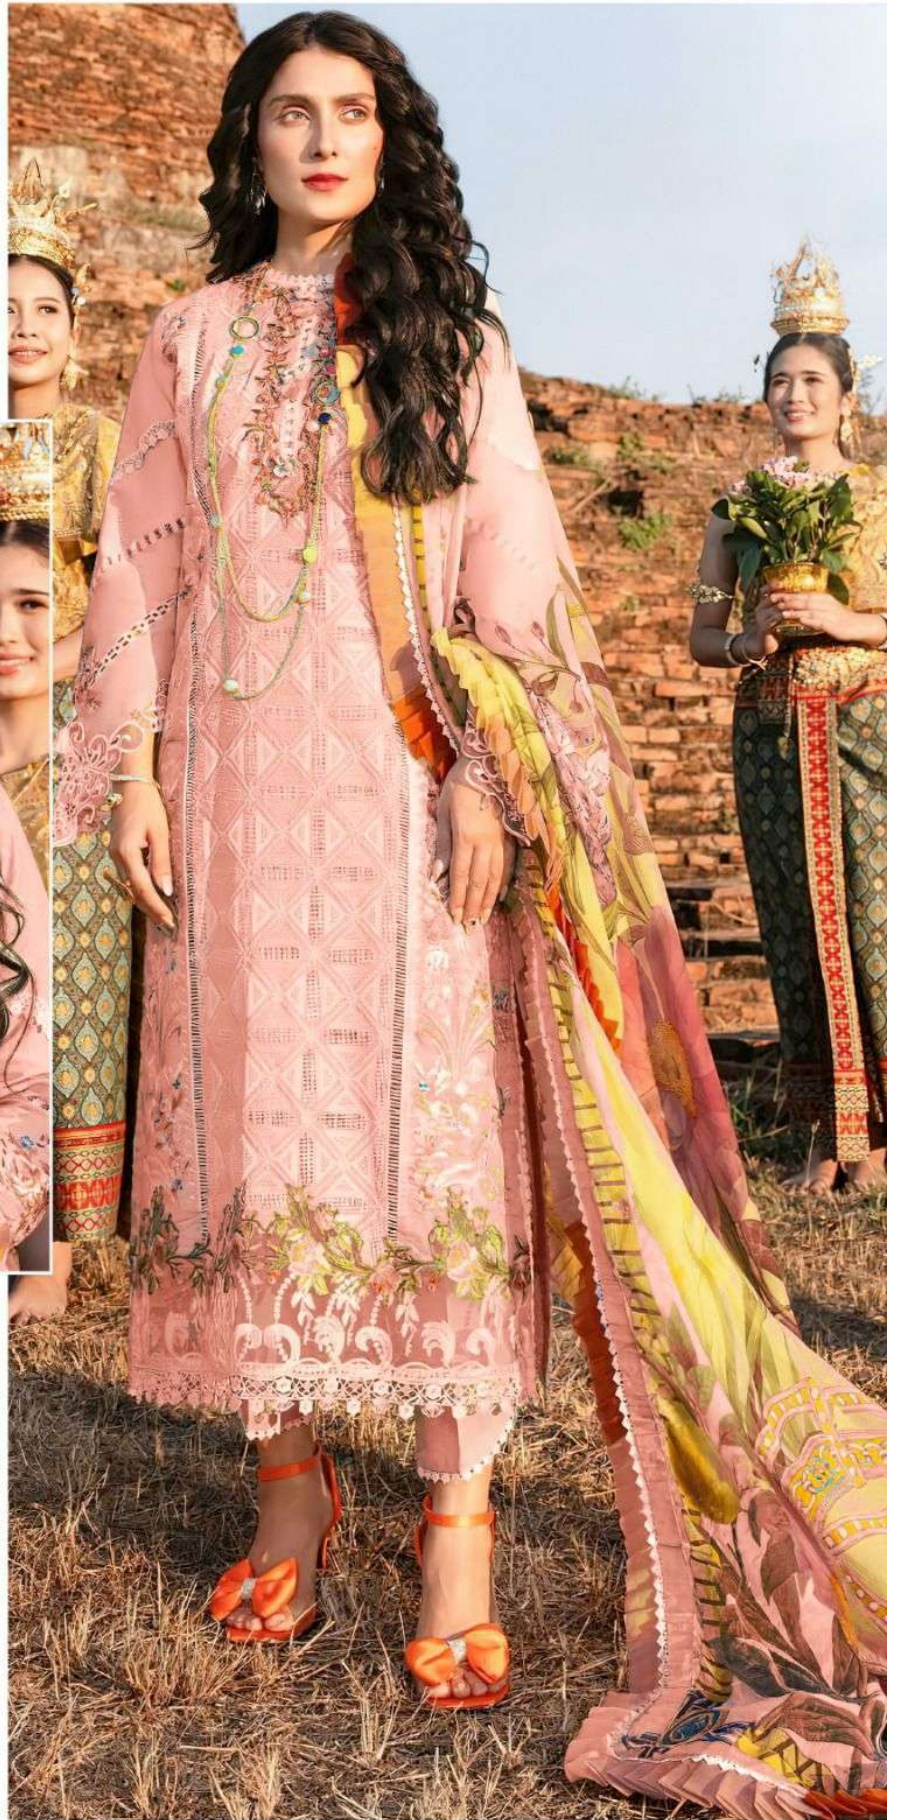

ALK®
AL KHUSHBU®
MUSHQ
VOL-3
5006 HITS COLOURS

ALK D.No.5006-D

TOP

Cambric Cotton with
Heavy Embroidery Work

BOTTOM-INNER

Semi Lawn

DUPATTA

Tubby Silk with Print