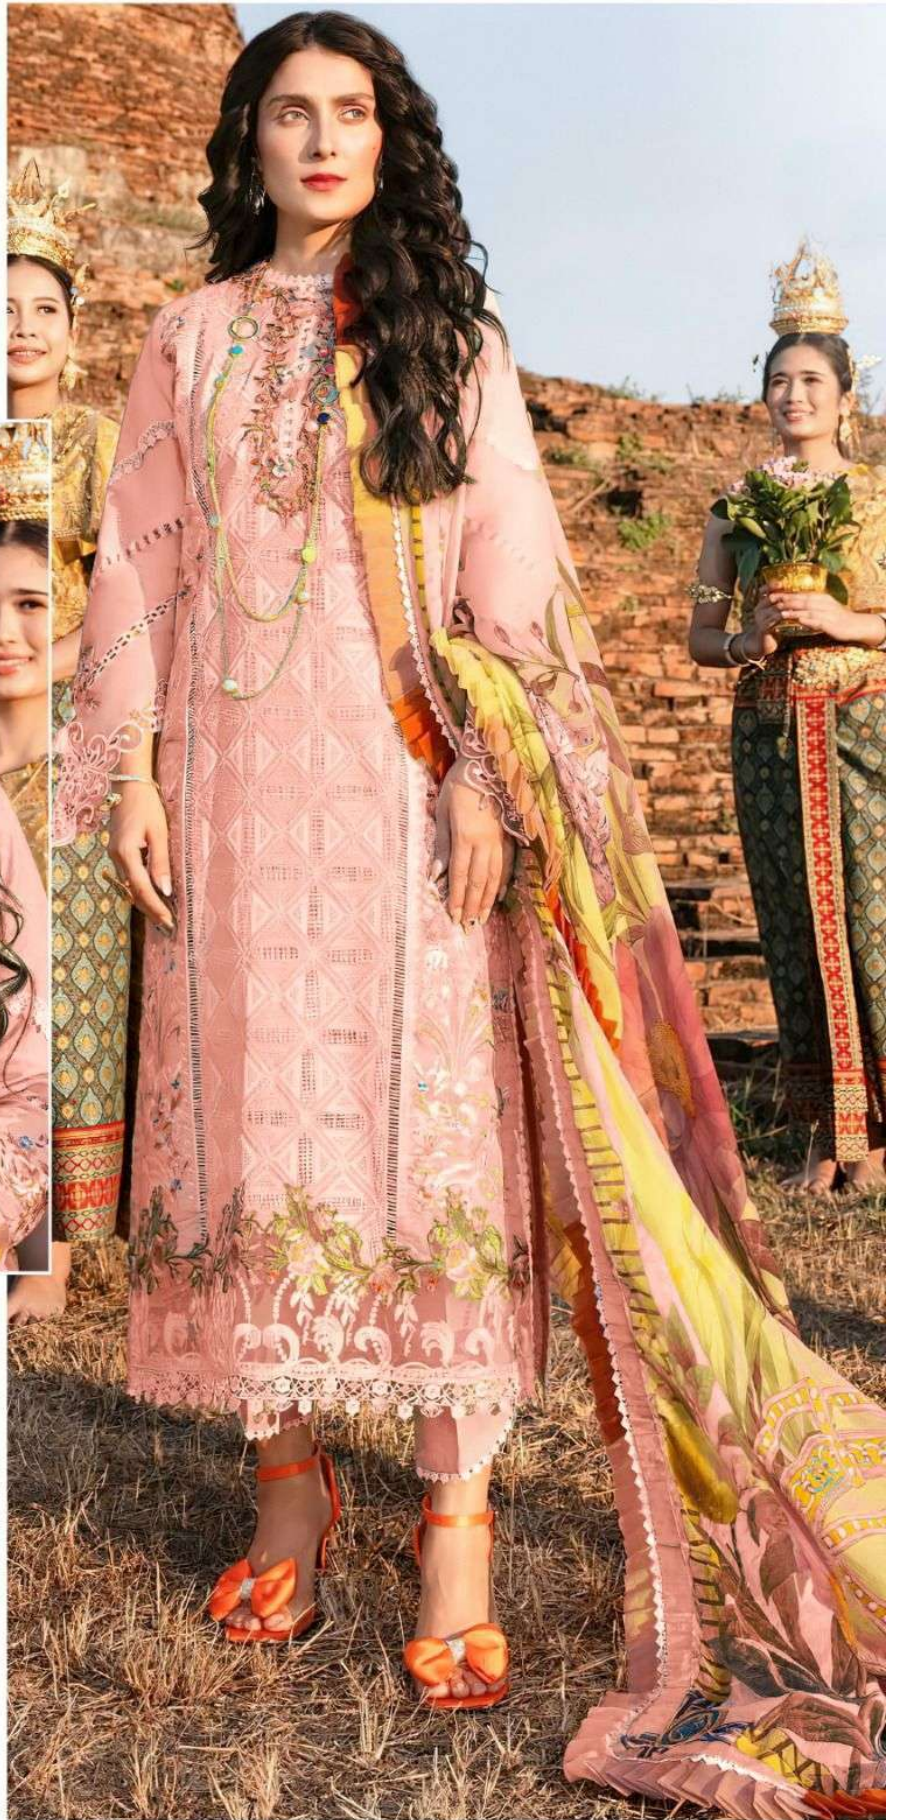

ALK®
AL KHUSHBU®
MUSHQ
VOL-3
5006 HITS COLOURS

ALK D.No.5006-D

TOP

Cambric Cotton with
Heavy Embroidery Work

BOTTOM-INNER

Semi Lawn

DUPATTA

Tubby Silk with Print