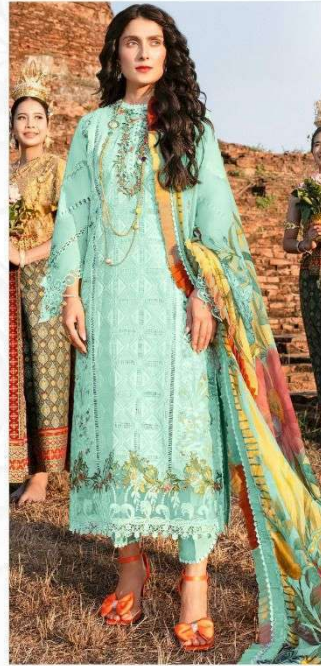

ALK[®]

AI. KHUSHBU[®]

MUSHQ[®]
VOL-3

5006 HITS COLOURS

ALK[®]
AL KHUSHBU

MUSHQ
VOL.3

5006 HITS COLOURS

TOP
Cambric Cotton with
Heavy Embroidery Work

BOTTOM-INNER
Semi Lawn

DUPATTA
Tubby Silk with Print

ALK-5006-A

ALK-5006-B

ALK-5006-C

ALK-5006-D

ALK[®]
AL KHUSHBU[®]
MUSHQ
VOL-3
5006 HITS COLOURS

ALK D.No.5006-C

TOP

Cambric Cotton with
Heavy Embroidery Work

BOTTOM-INNER

Semi Lawn

DUPATTA

Tubby Silk with Print

ALK[®]

AI. KHUSHBU[®]

DUPATTA

Tubby Silk with Print

ALK[®]
AL KHUSHBU[®]
MUSHQ
VOL-3
5006 HITS COLOURS

ALK D.No.5006-B

TOP

Cambric Cotton with
Heavy Embroidery Work

BOTTOM-INNER

Semi Lawn