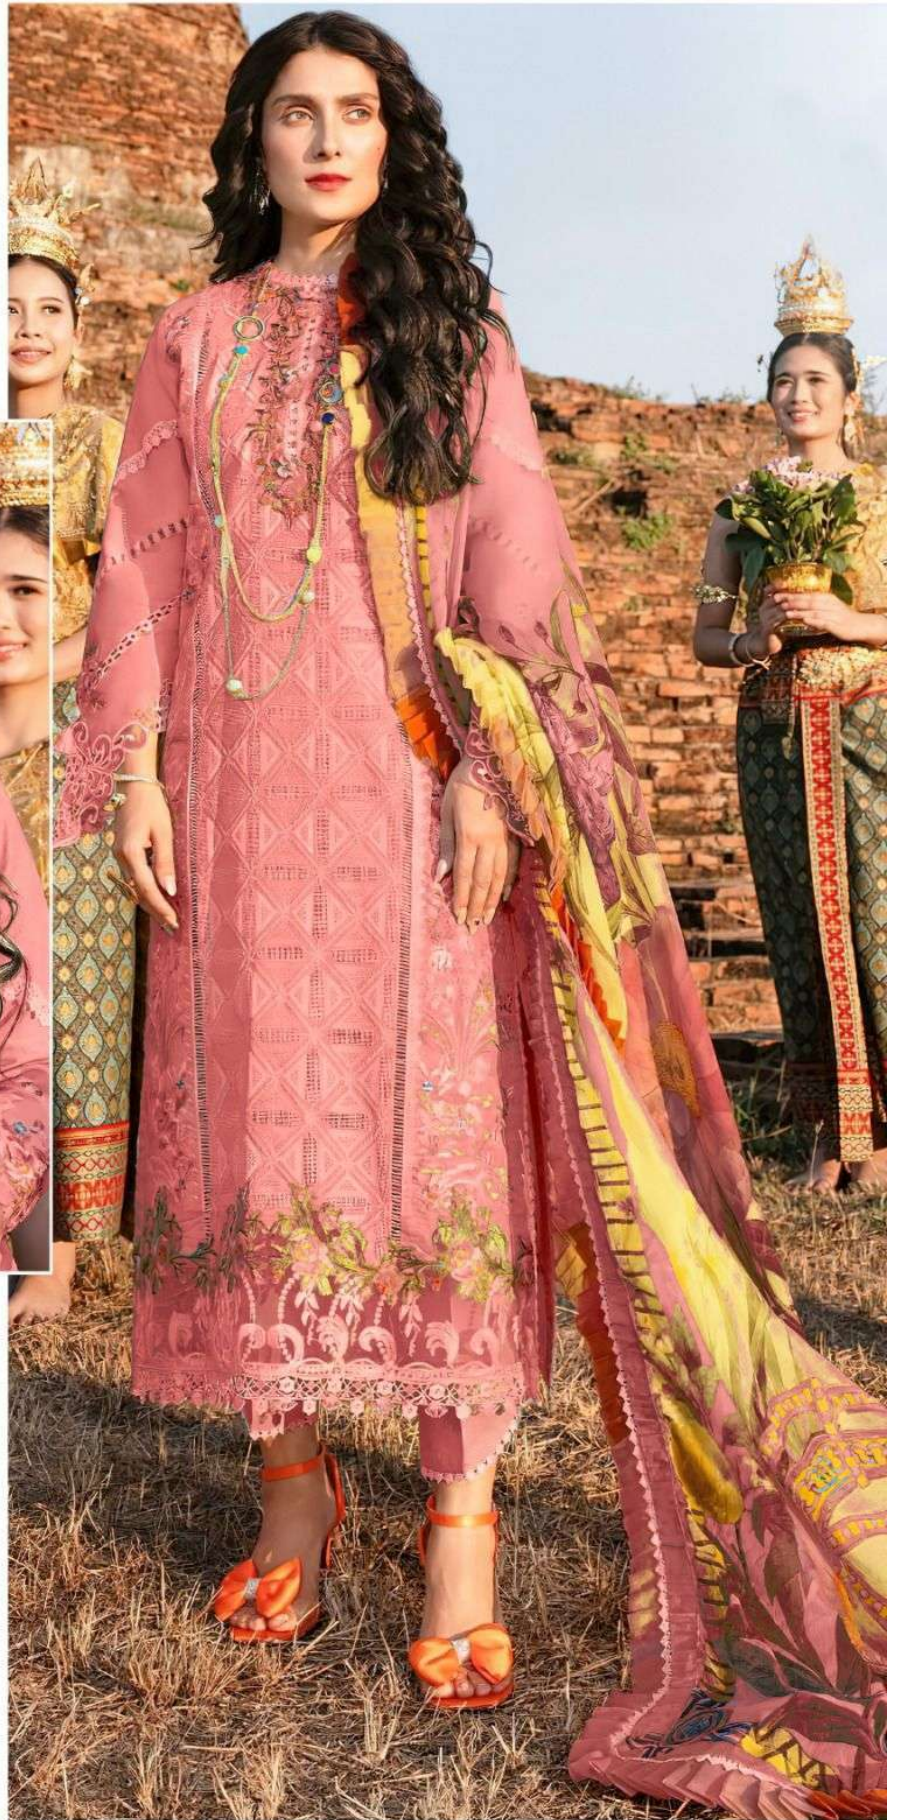

ALK®
AL KHUSHBU®
MUSHQ
VOL-3
5006 HITS COLOURS

ALK D.No.5006-B

TOP

Cambric Cotton with
Heavy Embroidery Work

BOTTOM-INNER

Semi Lawn

DUPATTA

Tubby Silk with Print