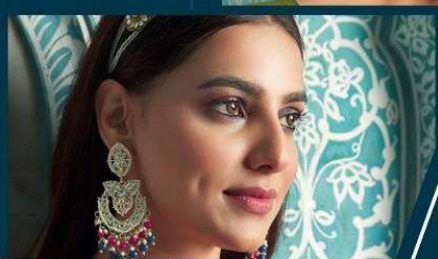

LILY & LALI[®]
GULSPRIDE
A PRODUCT OF **sriona** GROUP

Fabric of Beauty

Fabric of Beauty. Weaving Heritage's Rich Detail

D.NO.12203

Sage and vibrant *yellow* *golds*

"Enhancing nature's grace
with a touch of beauty."