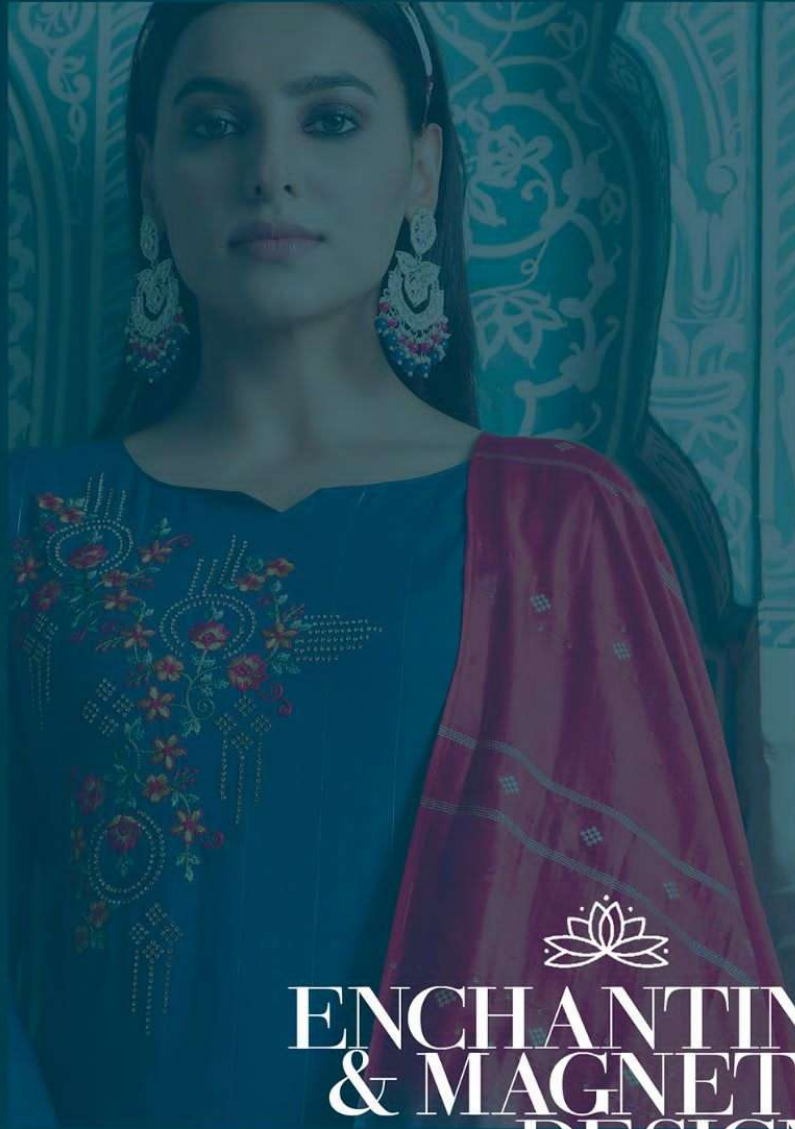

ENCHANTINH & MAGNETIC DESIGNS

"Wrap yourself in elegance
and beauty with our
exquisite fabrics."