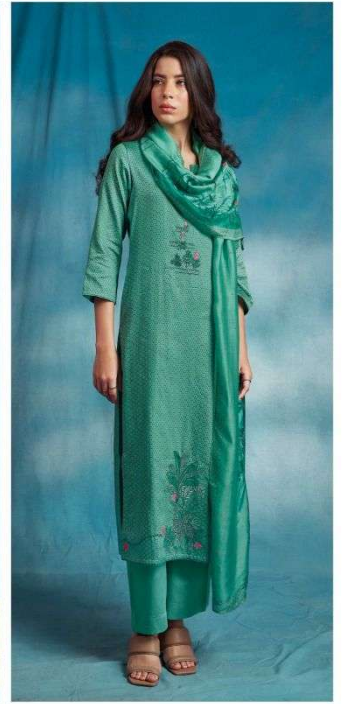

Ganga®
Hemal
S1809

S1809-A

PRODUCT NAME	<i>HEMAL</i>
D.NO.	S1809
DESCRIPTION	<p>TOP PREMIUM COTTON SILK PRINTED WITH EMBROIDERY AND LACE ON DAMAN</p> <p>BOTTOM PREMIUM COTTON SILK SOLID COLOUR</p> <p>DUPATTA FINEST BEMBERG LAWN PRINTED</p>
HSN CODE	520851
WHOLESALE PRICE	1640/- EACH+GST(EXTRA)

Ganga®
Hemal
S1809

S1809-A

S1809-B

S1809-C

S1809-D

S1809-A

S1809-B

S1809-C

S1809-D

Ganga®
Hemal
S1809- A/B/C/D