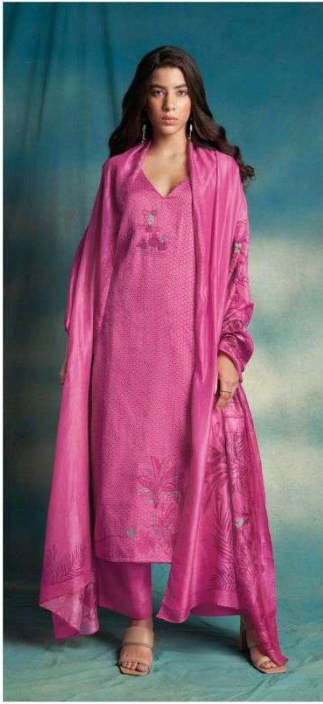

Ganga®
Hemal
S1809

S1809-A

PRODUCT NAME	<i>HEMAL</i>
D.NO.	S1809
DESCRIPTION	<p>TOP PREMIUM COTTON SILK PRINTED WITH EMBROIDERY AND LACE ON DAMAN</p> <p>BOTTOM PREMIUM COTTON SILK SOLID COLOUR</p> <p>DUPATTA FINEST BEMBERG LAWN PRINTED</p>
HSN CODE	520851
WHOLESALE PRICE	1640/- EACH+GST(EXTRA)

Ganga®
Hemal
S1809

S1809-A

S1809-B

S1809-C

S1809-D

S1809-A

S1809-B

S1809-C