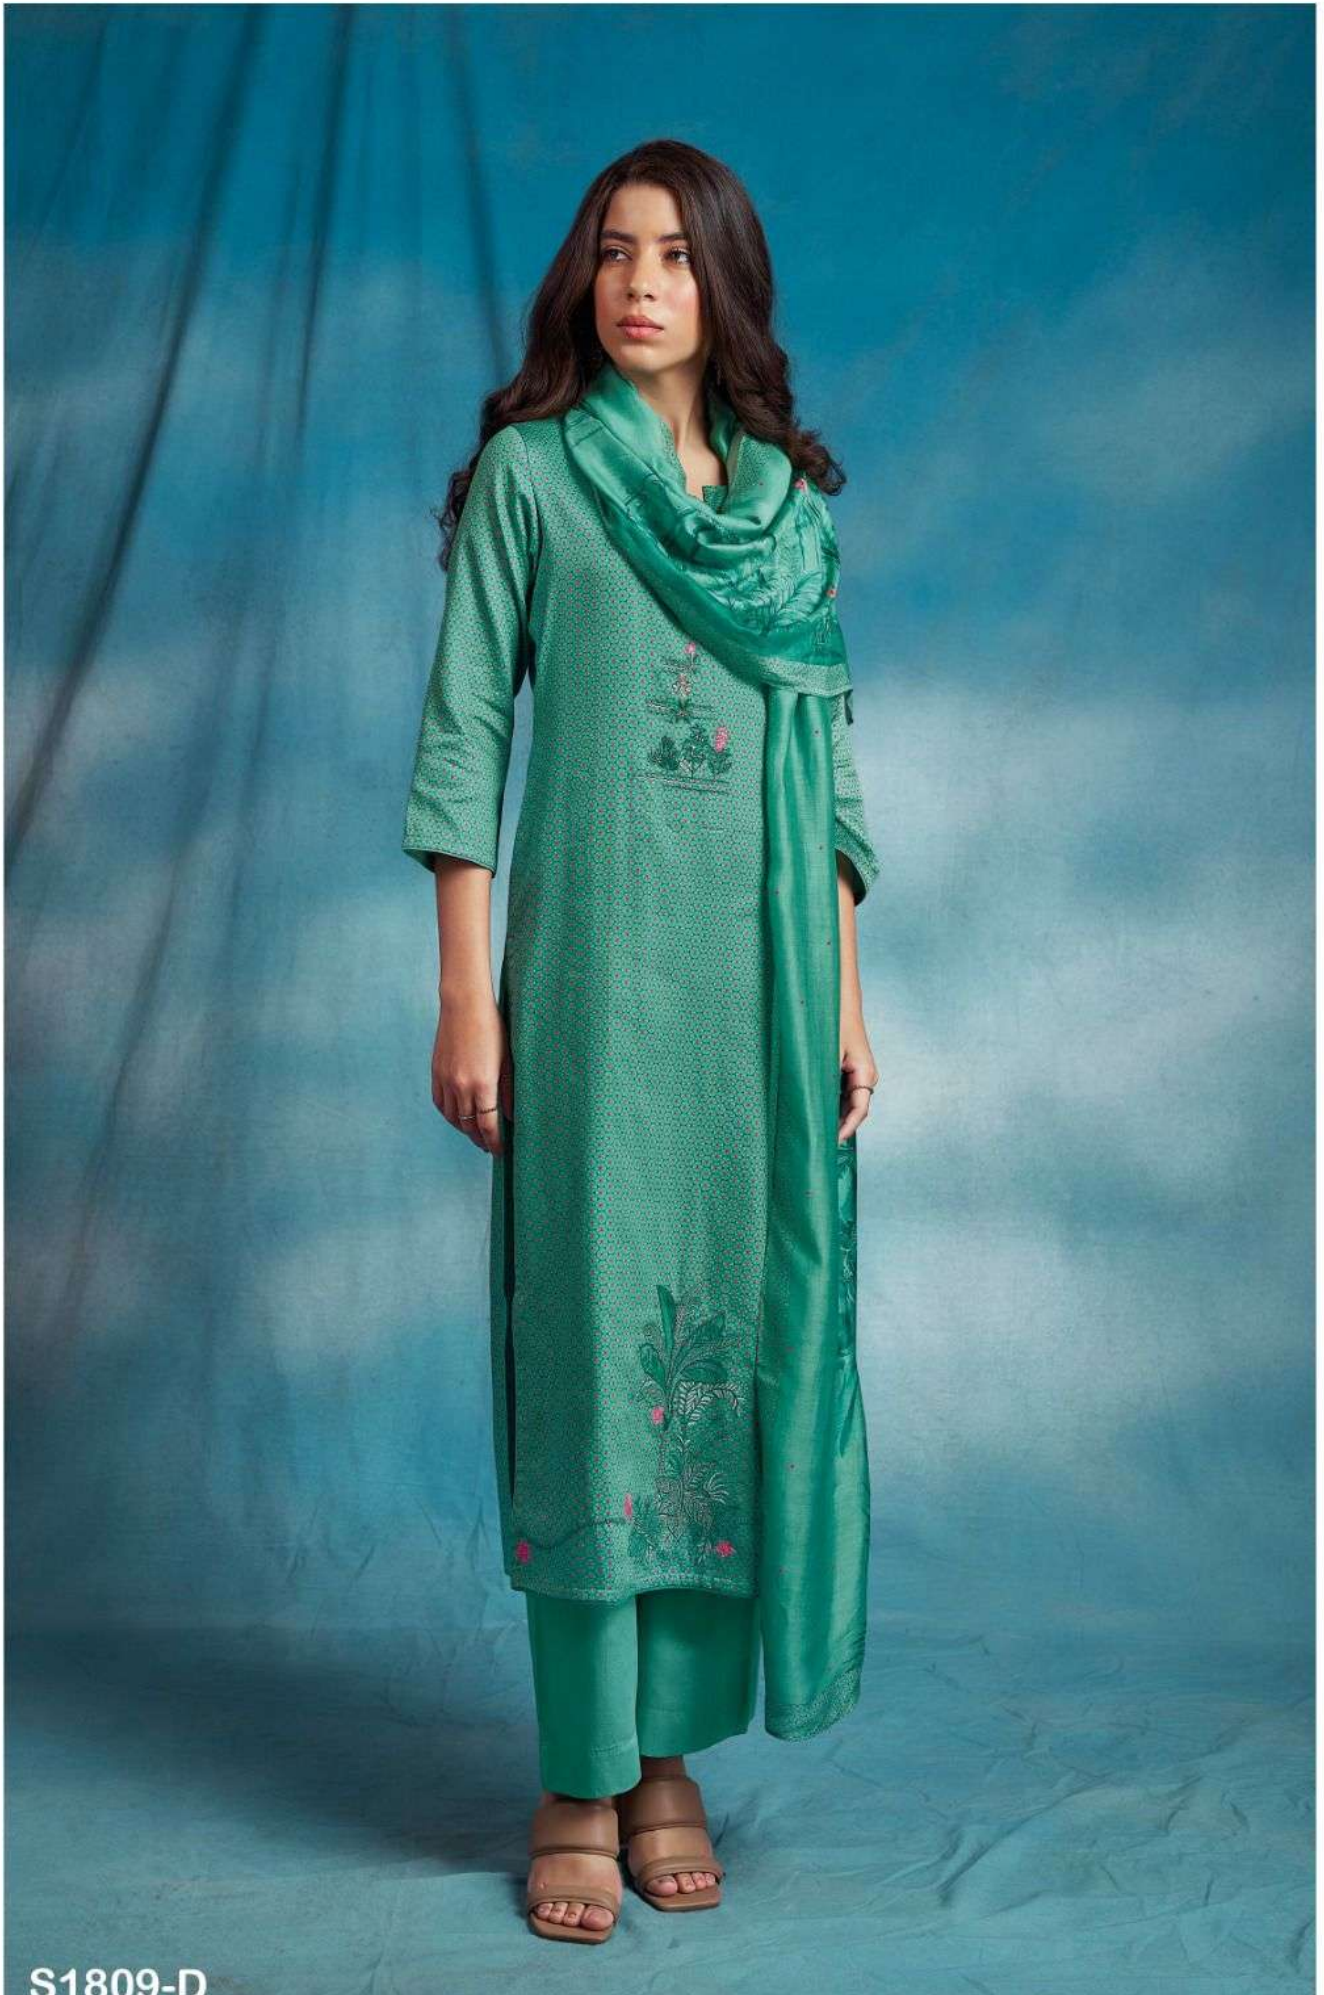

Ganga®
Hemal
S1809

S1809-A

PRODUCT NAME	<i>HEMAL</i>
D.NO.	S1809
DESCRIPTION	<p>TOP PREMIUM COTTON SILK PRINTED WITH EMBROIDERY AND LACE ON DAMAN</p> <p>BOTTOM PREMIUM COTTON SILK SOLID COLOUR</p> <p>DUPATTA FINEST BEMBERG LAWN PRINTED</p>
HSN CODE	520851
WHOLESALE PRICE	1640/- EACH+GST(EXTRA)

Ganga®
Hemal
S1809

S1809-A

S1809-B

S1809-C

S1809-D

S1809-A

S1809-B

S1809-C