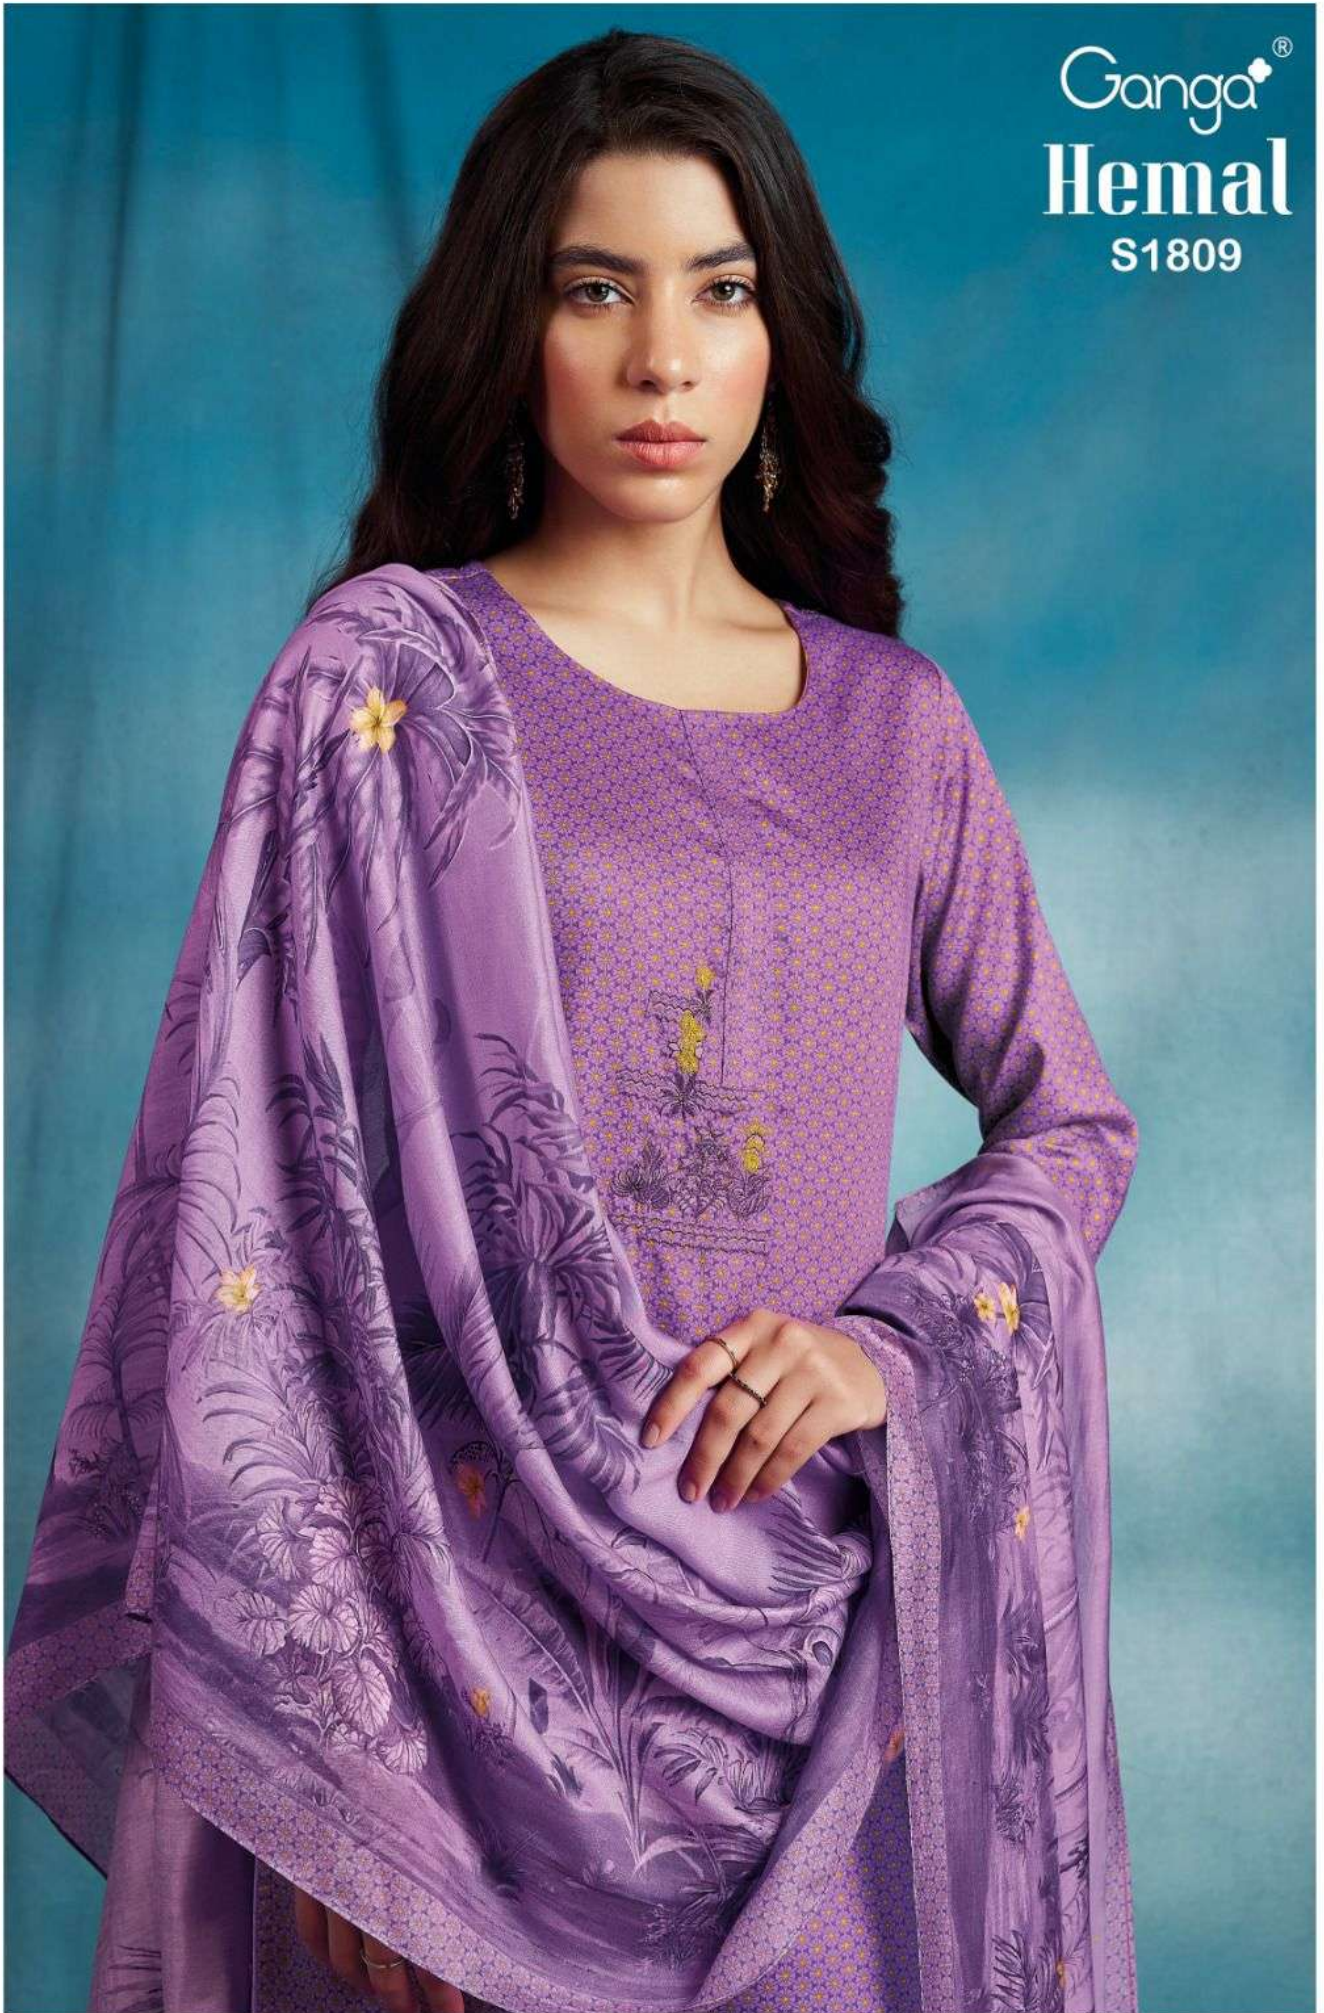

Ganga®
Hemal
S1809

S1809-A

PRODUCT NAME	<i>HEMAL</i>
D.NO.	S1809
DESCRIPTION	<p>TOP PREMIUM COTTON SILK PRINTED WITH EMBROIDERY AND LACE ON DAMAN</p> <p>BOTTOM PREMIUM COTTON SILK SOLID COLOUR</p> <p>DUPATTA FINEST BEMBERG LAWN PRINTED</p>
HSN CODE	520851
WHOLESALE PRICE	1640/- EACH+GST(EXTRA)

Ganga®
Hemal
S1809

S1809-A

S1809-B

S1809-C

S1809-D

S1809-A

S1809-B

S1809-C