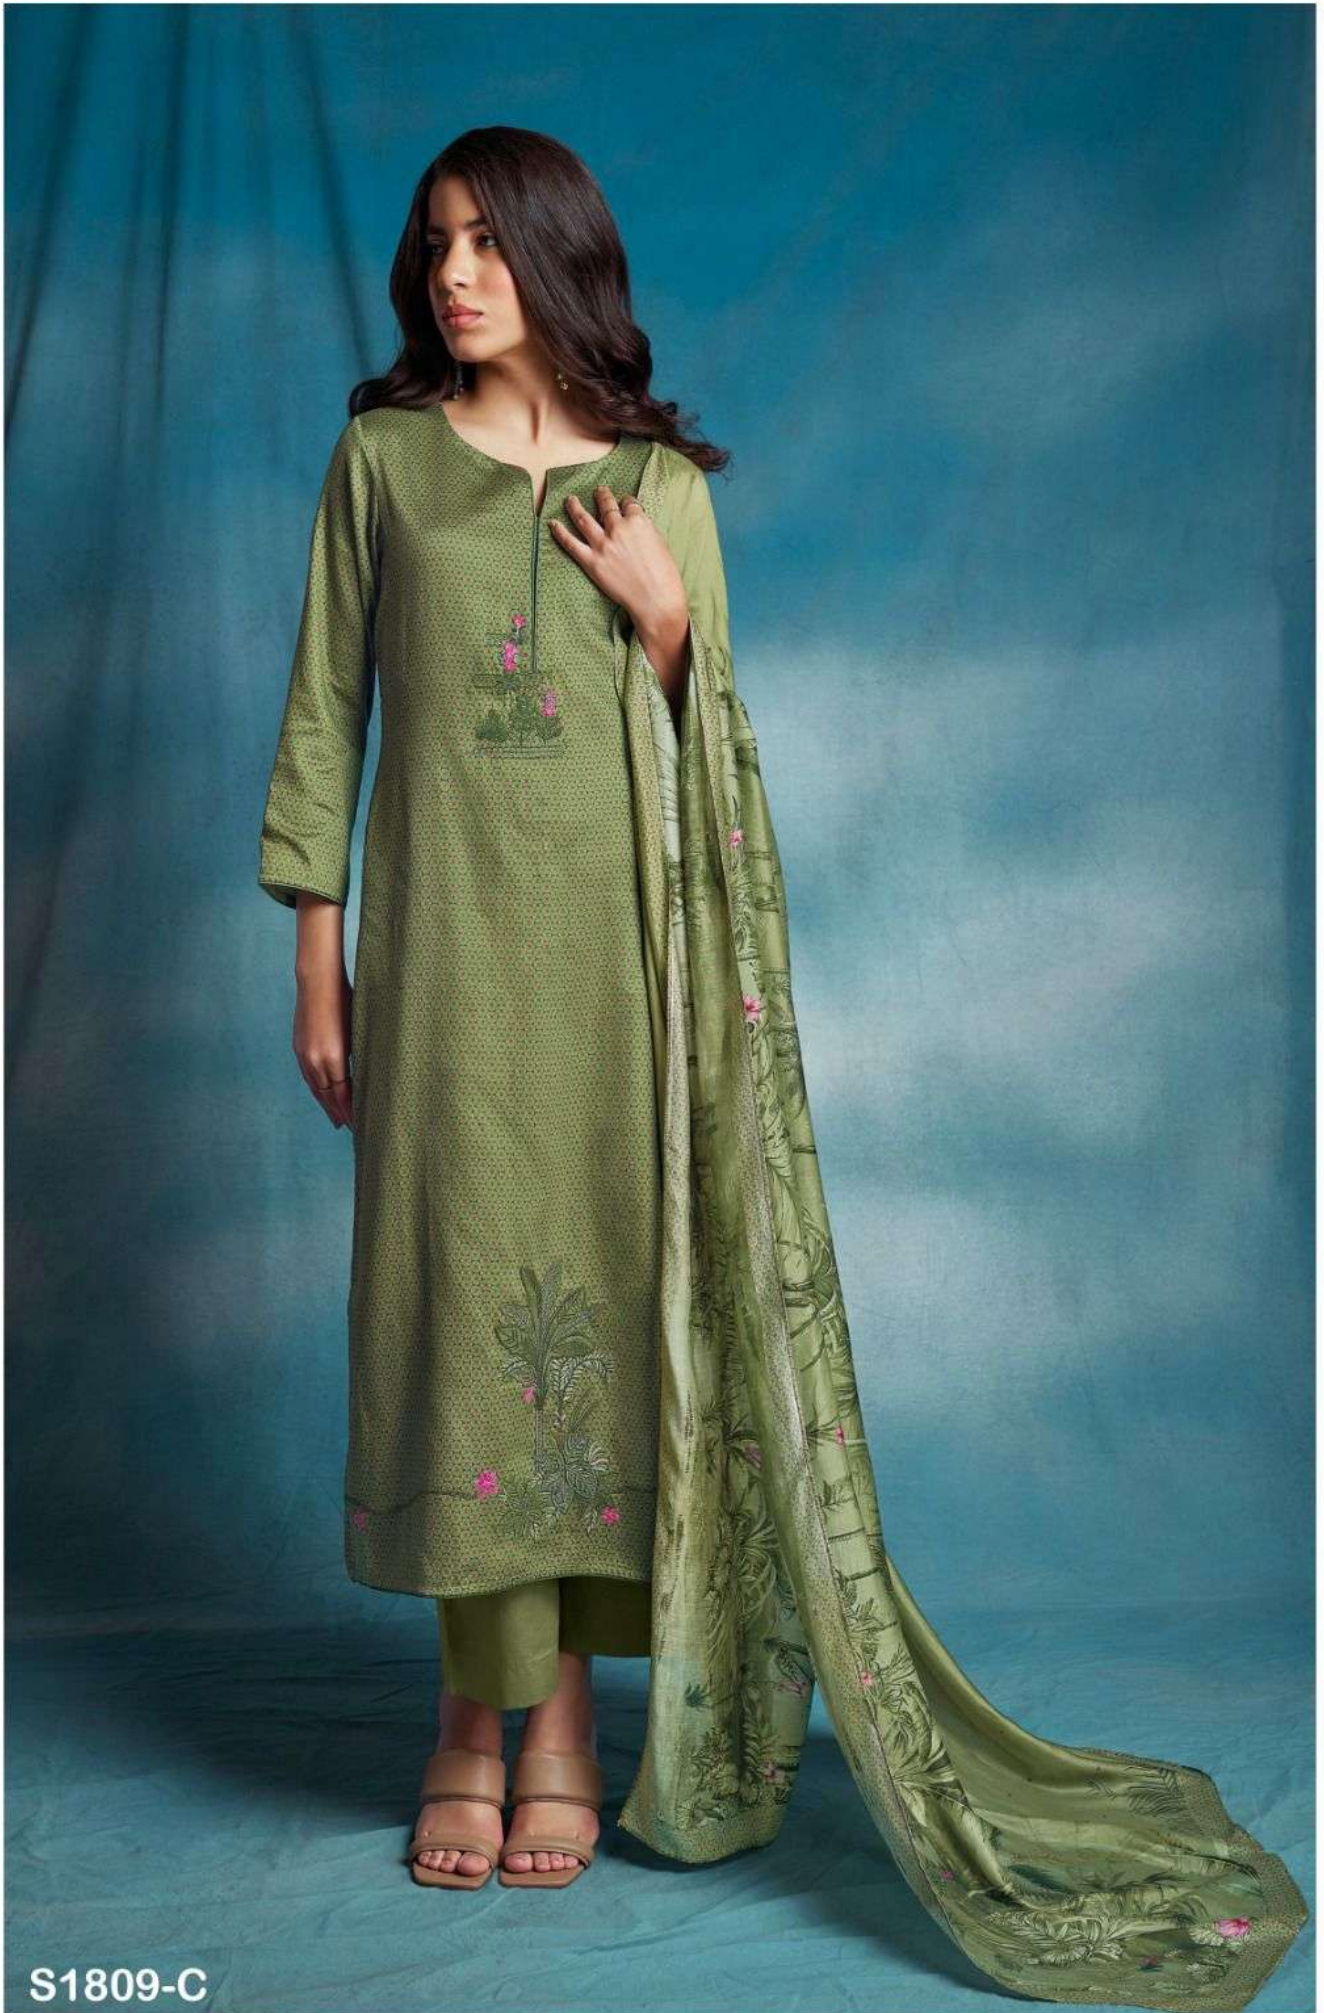

Ganga®
Hemal
S1809

S1809-A

PRODUCT NAME	<i>HEMAL</i>
D.NO.	S1809
DESCRIPTION	<p>TOP PREMIUM COTTON SILK PRINTED WITH EMBROIDERY AND LACE ON DAMAN</p> <p>BOTTOM PREMIUM COTTON SILK SOLID COLOUR</p> <p>DUPATTA FINEST BEMBERG LAWN PRINTED</p>
HSN CODE	520851
WHOLESALE PRICE	1640/- EACH+GST(EXTRA)

Ganga®
Hemal
S1809

S1809-A

S1809-B

S1809-C

S1809-D

S1809-A

S1809-B

S1809-C