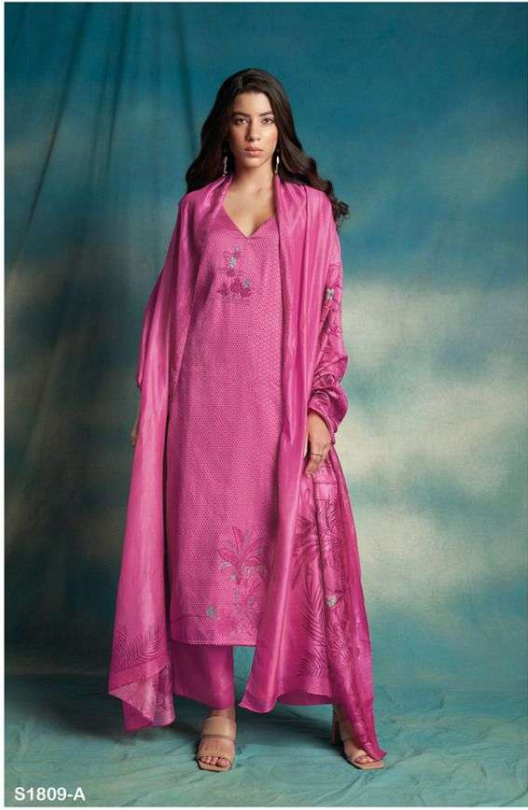

Ganga®
Hemal
S1809

S1809-A

PRODUCT NAME	<i>HEMAL</i>
D.NO.	S1809
DESCRIPTION	<p>TOP PREMIUM COTTON SILK PRINTED WITH EMBROIDERY AND LACE ON DAMAN</p> <p>BOTTOM PREMIUM COTTON SILK SOLID COLOUR</p> <p>DUPATTA FINEST BEMBERG LAWN PRINTED</p>
HSN CODE	520851
WHOLESALE PRICE	1640/- EACH+GST(EXTRA)

Ganga®
Hemal
S1809

S1809-A

S1809-B

S1809-C

S1809-D

S1809-A

S1809-B

S1809-C