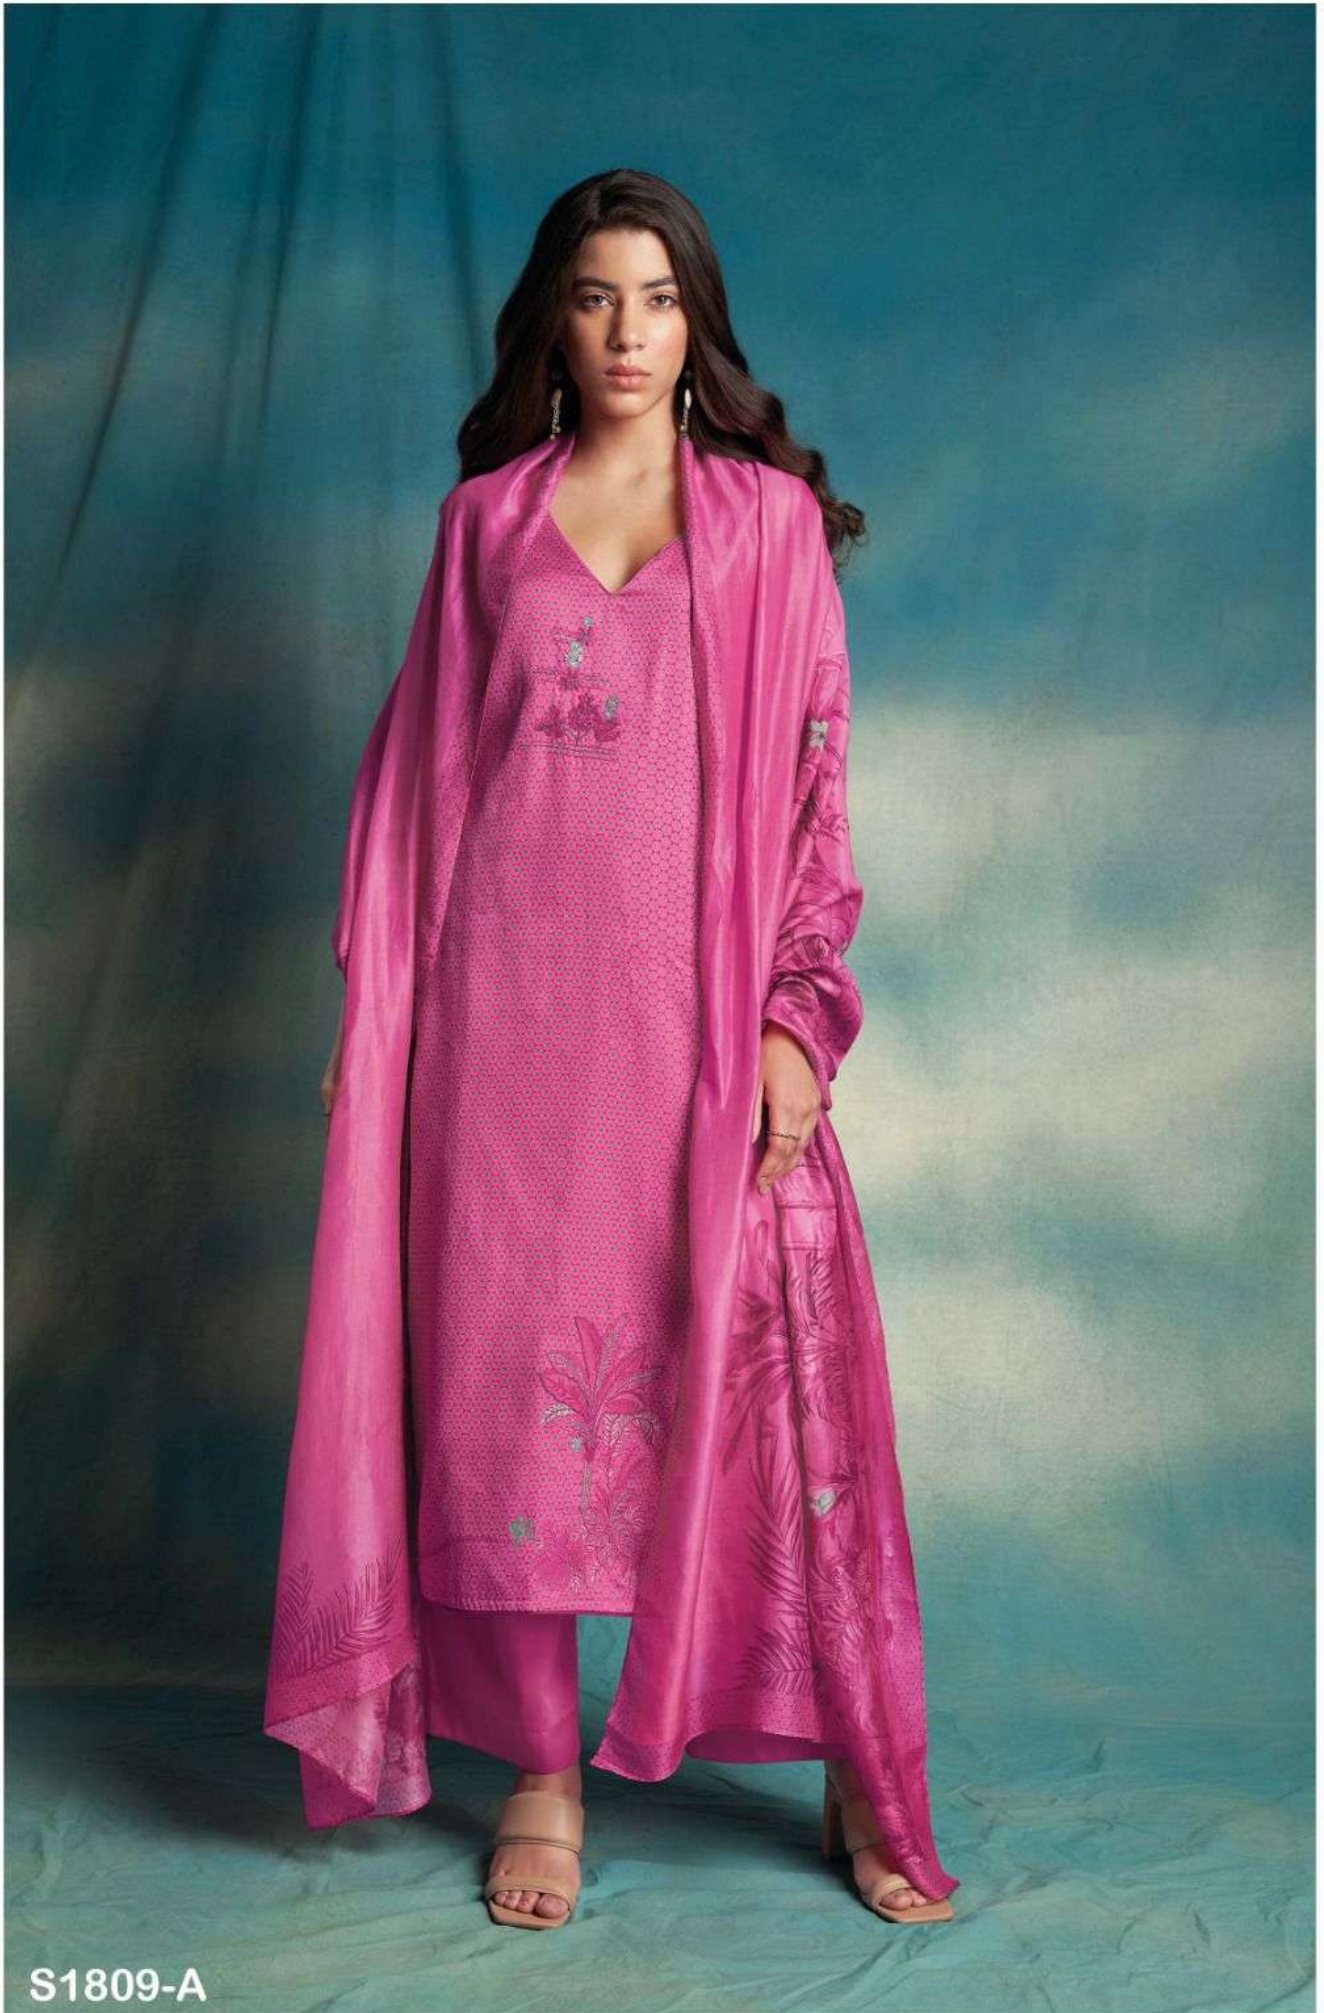

Ganga®
Hemal
S1809

S1809-A

PRODUCT NAME	<i>HEMAL</i>
D.NO.	S1809
DESCRIPTION	<p>TOP PREMIUM COTTON SILK PRINTED WITH EMBROIDERY AND LACE ON DAMAN</p> <p>BOTTOM PREMIUM COTTON SILK SOLID COLOUR</p> <p>DUPATTA FINEST BEMBERG LAWN PRINTED</p>
HSN CODE	520851
WHOLESALE PRICE	1640/- EACH+GST(EXTRA)

Ganga®
Hemal
S1809

S1809-A

S1809-B

S1809-C

S1809-D

S1809-A

S1809-B

S1809-C