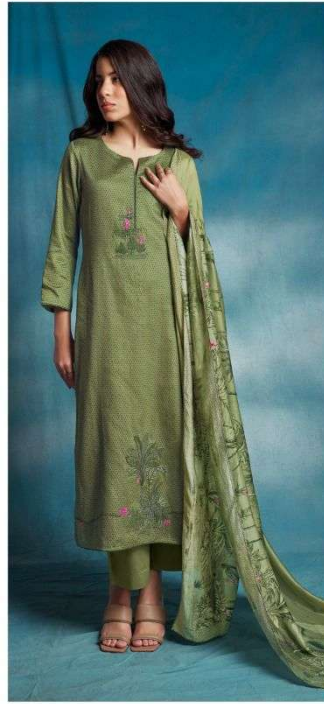

Ganga®
Hemal
S1809

S1809-A

PRODUCT NAME	<i>HEMAL</i>
D.NO.	S1809
DESCRIPTION	<p>TOP PREMIUM COTTON SILK PRINTED WITH EMBROIDERY AND LACE ON DAMAN</p> <p>BOTTOM PREMIUM COTTON SILK SOLID COLOUR</p> <p>DUPATTA FINEST BEMBERG LAWN PRINTED</p>
HSN CODE	520851
WHOLESALE PRICE	1640/- EACH+GST(EXTRA)

Ganga®
Hemal
S1809

S1809-A

S1809-B

S1809-C

S1809-D

S1809-A

S1809-B

S1809-C

S1809-D

Ganga®
Hemal
S1809- A/B/C/D