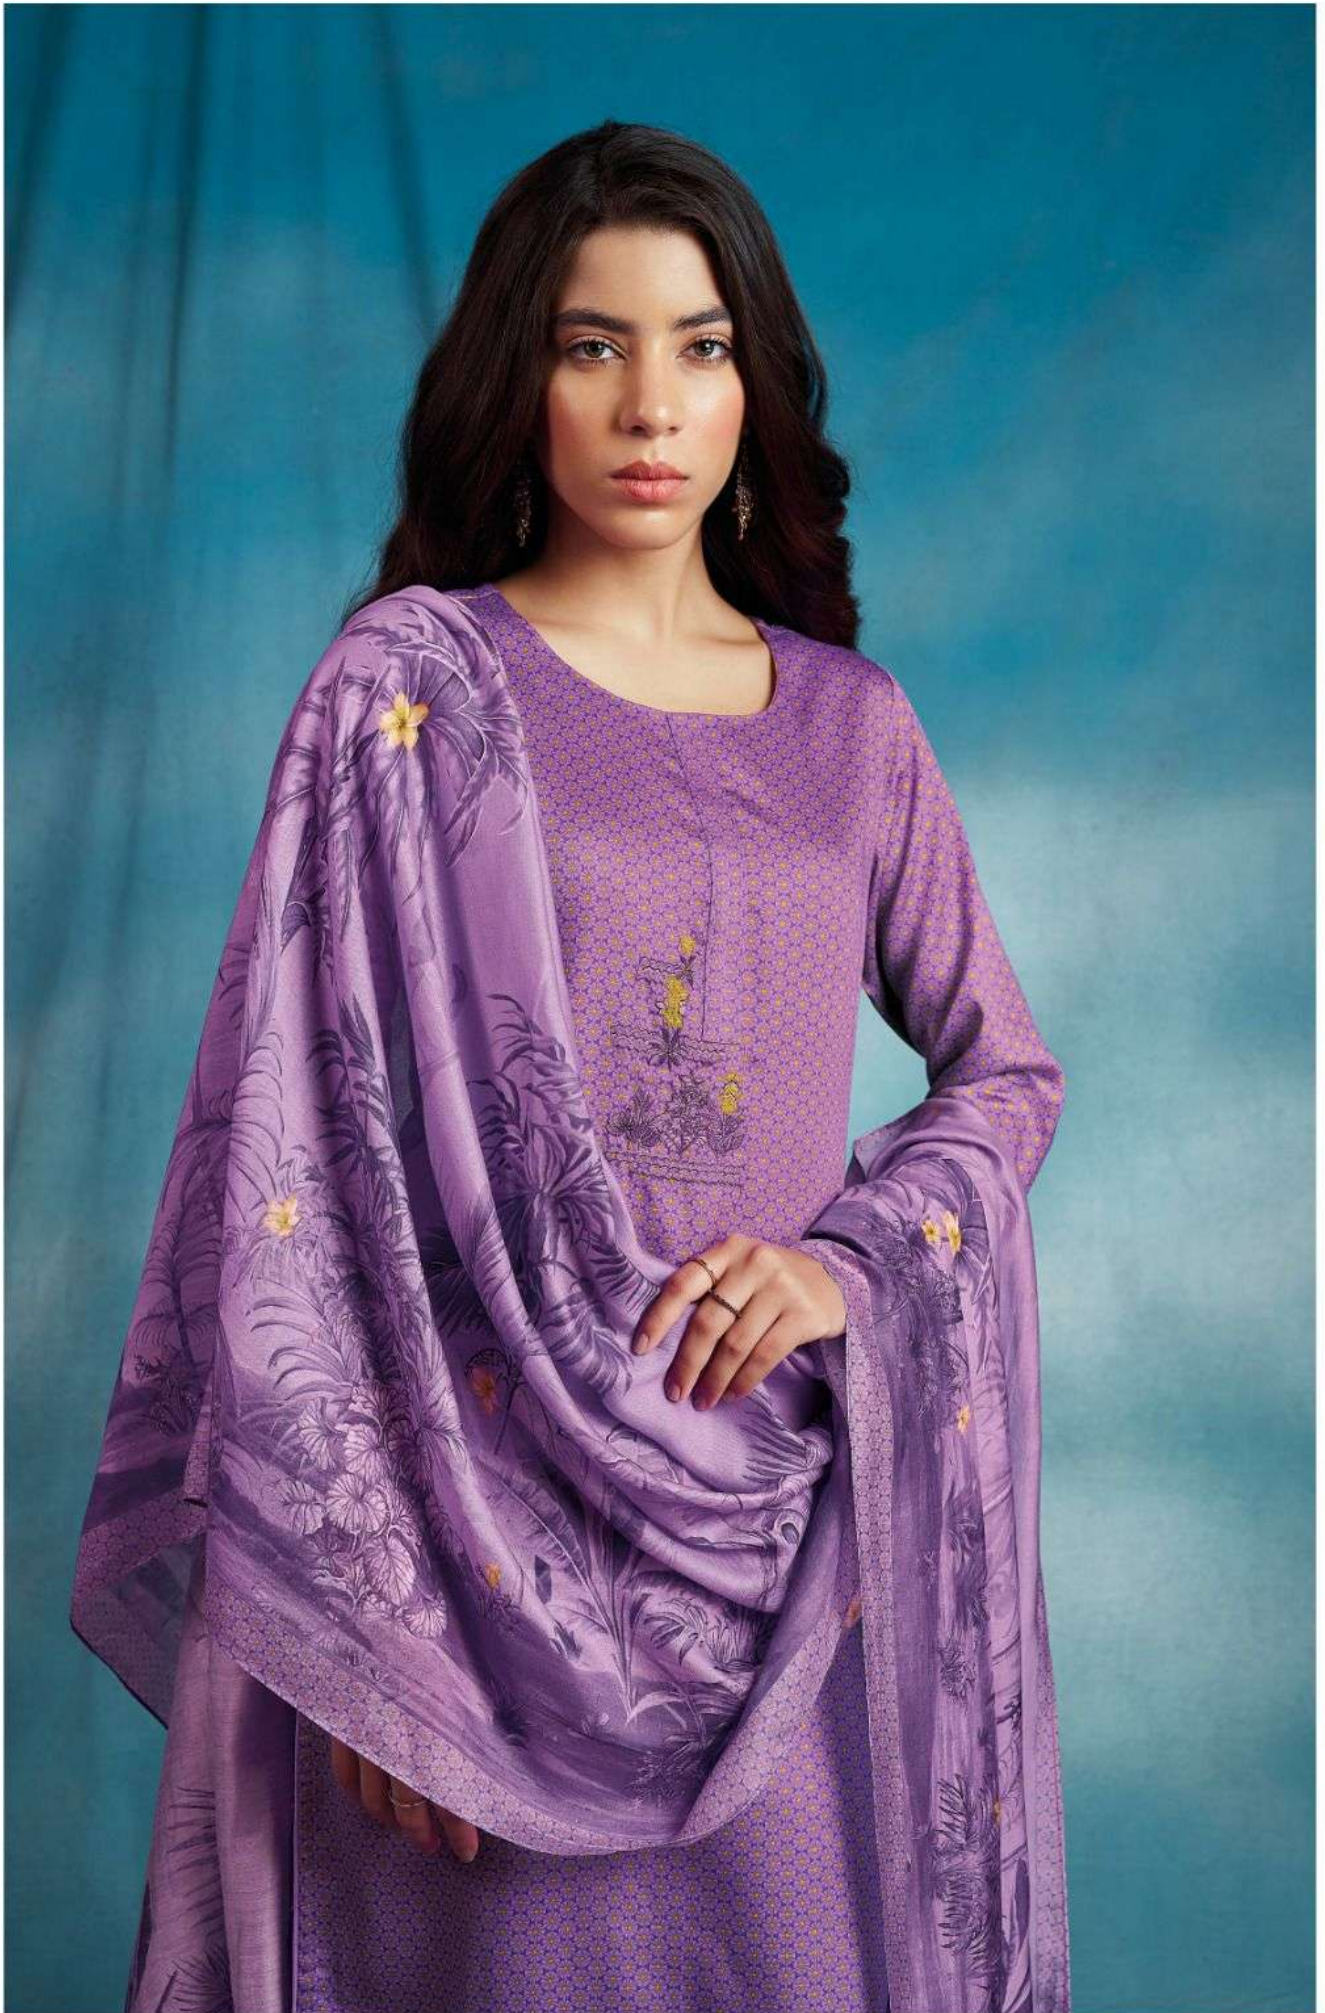

Ganga®
Hemal
S1809

S1809-A

PRODUCT NAME	<i>HEMAL</i>
D.NO.	S1809
DESCRIPTION	<p>TOP PREMIUM COTTON SILK PRINTED WITH EMBROIDERY AND LACE ON DAMAN</p> <p>BOTTOM PREMIUM COTTON SILK SOLID COLOUR</p> <p>DUPATTA FINEST BEMBERG LAWN PRINTED</p>
HSN CODE	520851
WHOLESALE PRICE	1640/- EACH+GST(EXTRA)

Ganga®
Hemal
S1809

S1809-A

S1809-B

S1809-C

S1809-D

S1809-A

S1809-B

S1809-C