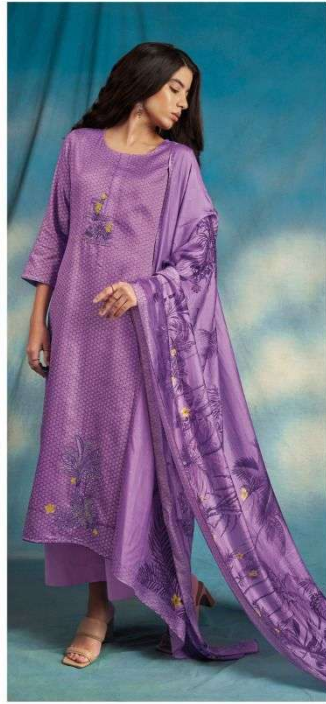

Ganga®
Hemal
S1809

S1809-A

PRODUCT NAME	<i>HEMAL</i>
D.NO.	S1809
DESCRIPTION	<p>TOP PREMIUM COTTON SILK PRINTED WITH EMBROIDERY AND LACE ON DAMAN</p> <p>BOTTOM PREMIUM COTTON SILK SOLID COLOUR</p> <p>DUPATTA FINEST BEMBERG LAWN PRINTED</p>
HSN CODE	520851
WHOLESALE PRICE	1640/- EACH+GST(EXTRA)

Ganga®
Hemal
S1809

S1809-A

S1809-B

S1809-C

S1809-D

S1809-A

S1809-B

S1809-C