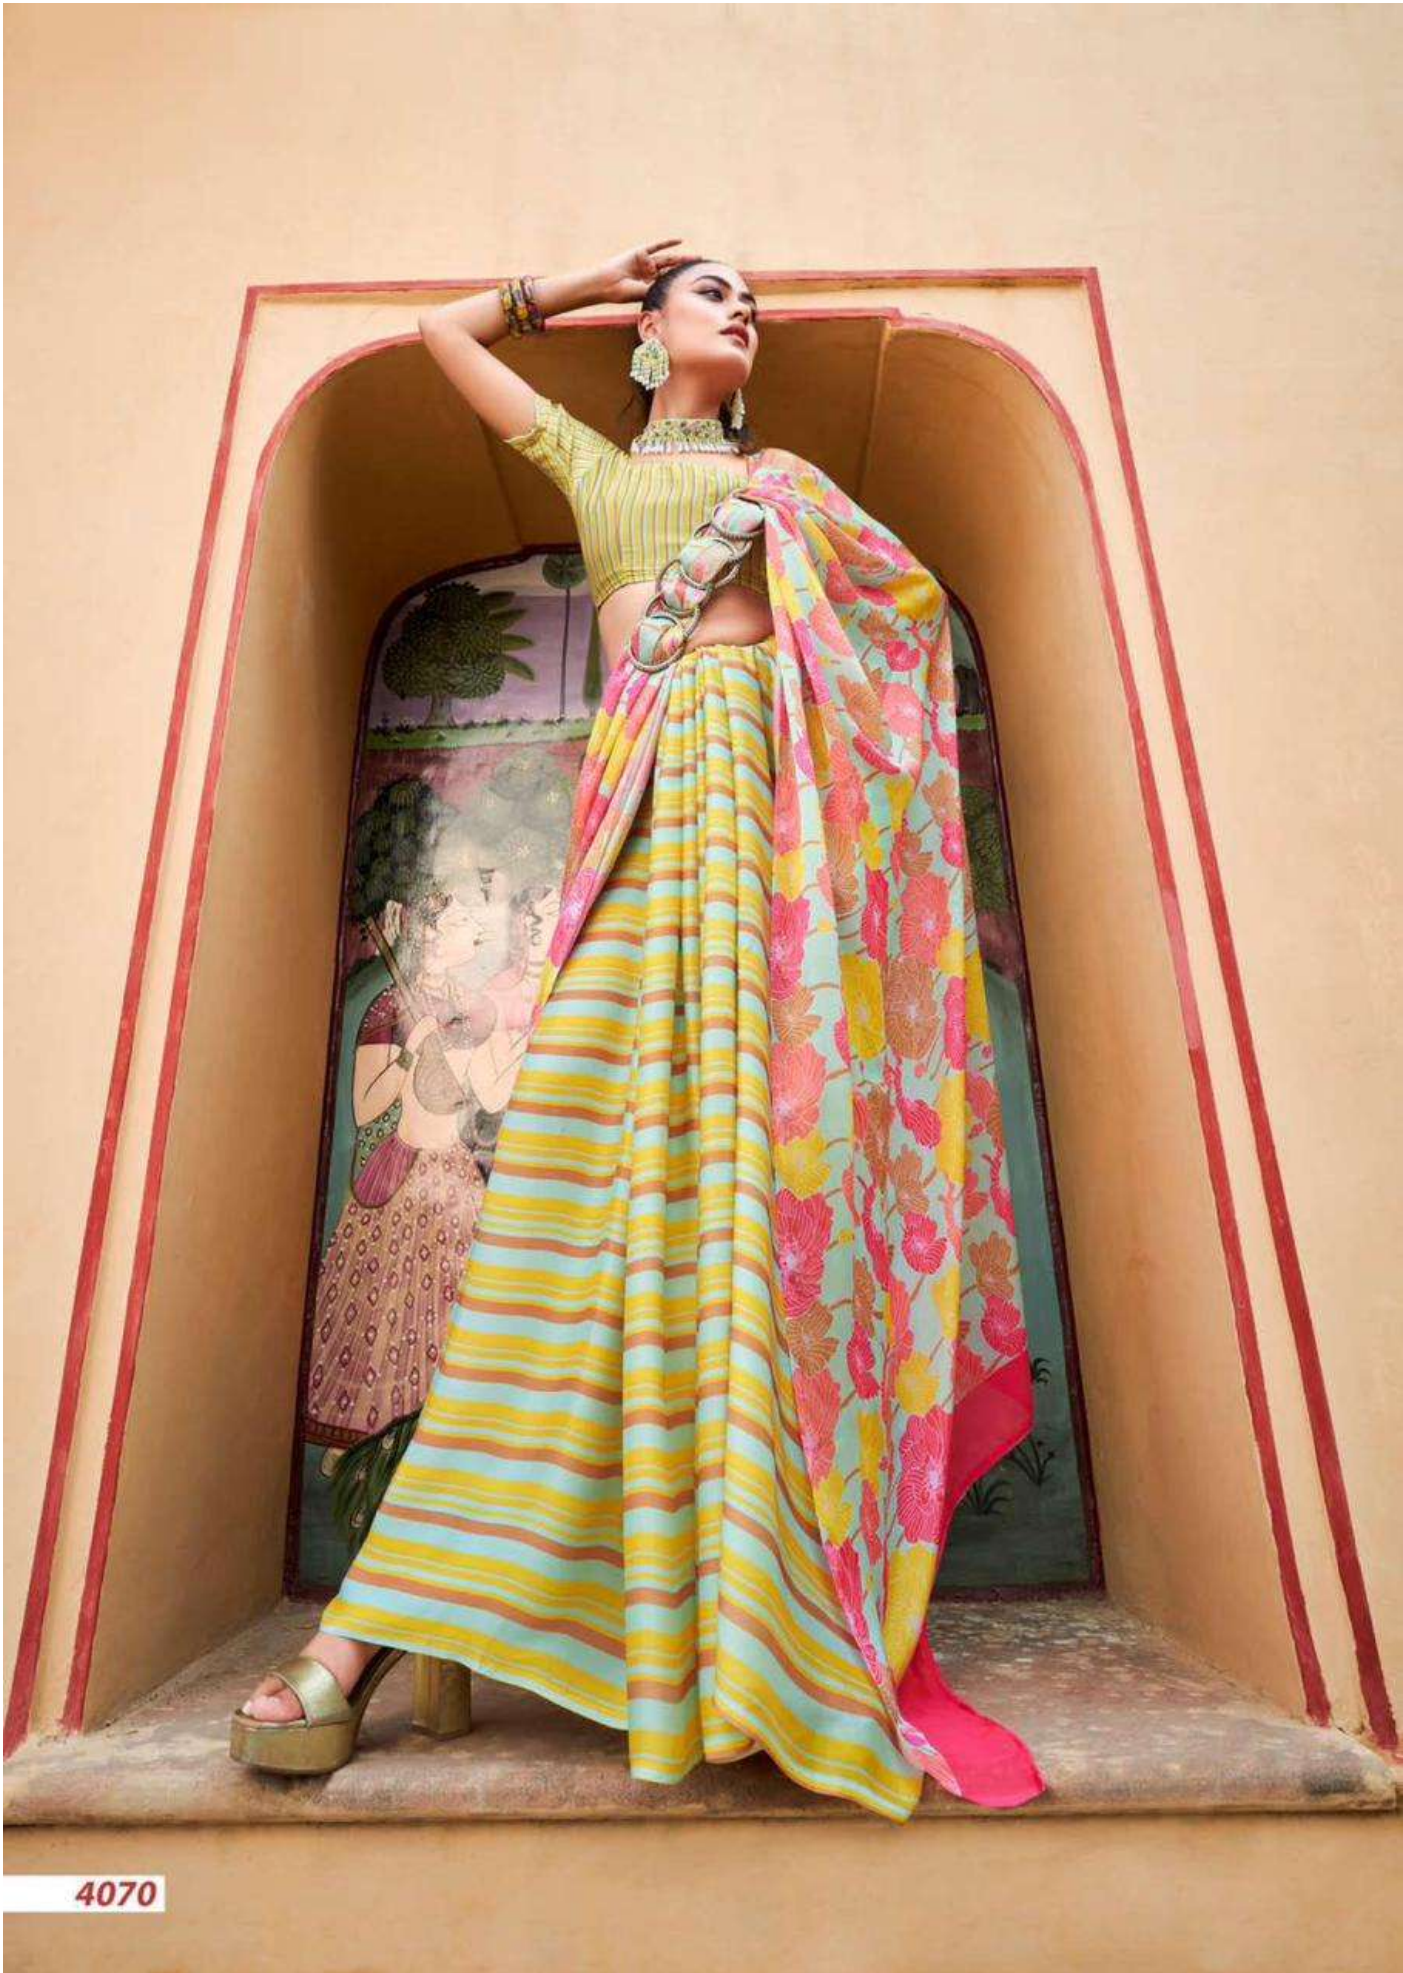

Style of

STEP

PINK

4071

4070

CELEBRATE IN STYLE

FLAU
AND
YOU
OF
TRA
CON
IS
SWE
REF

TYLE
LECT
HFF
OUR
T OF
NGE
RING
WITH
THIS