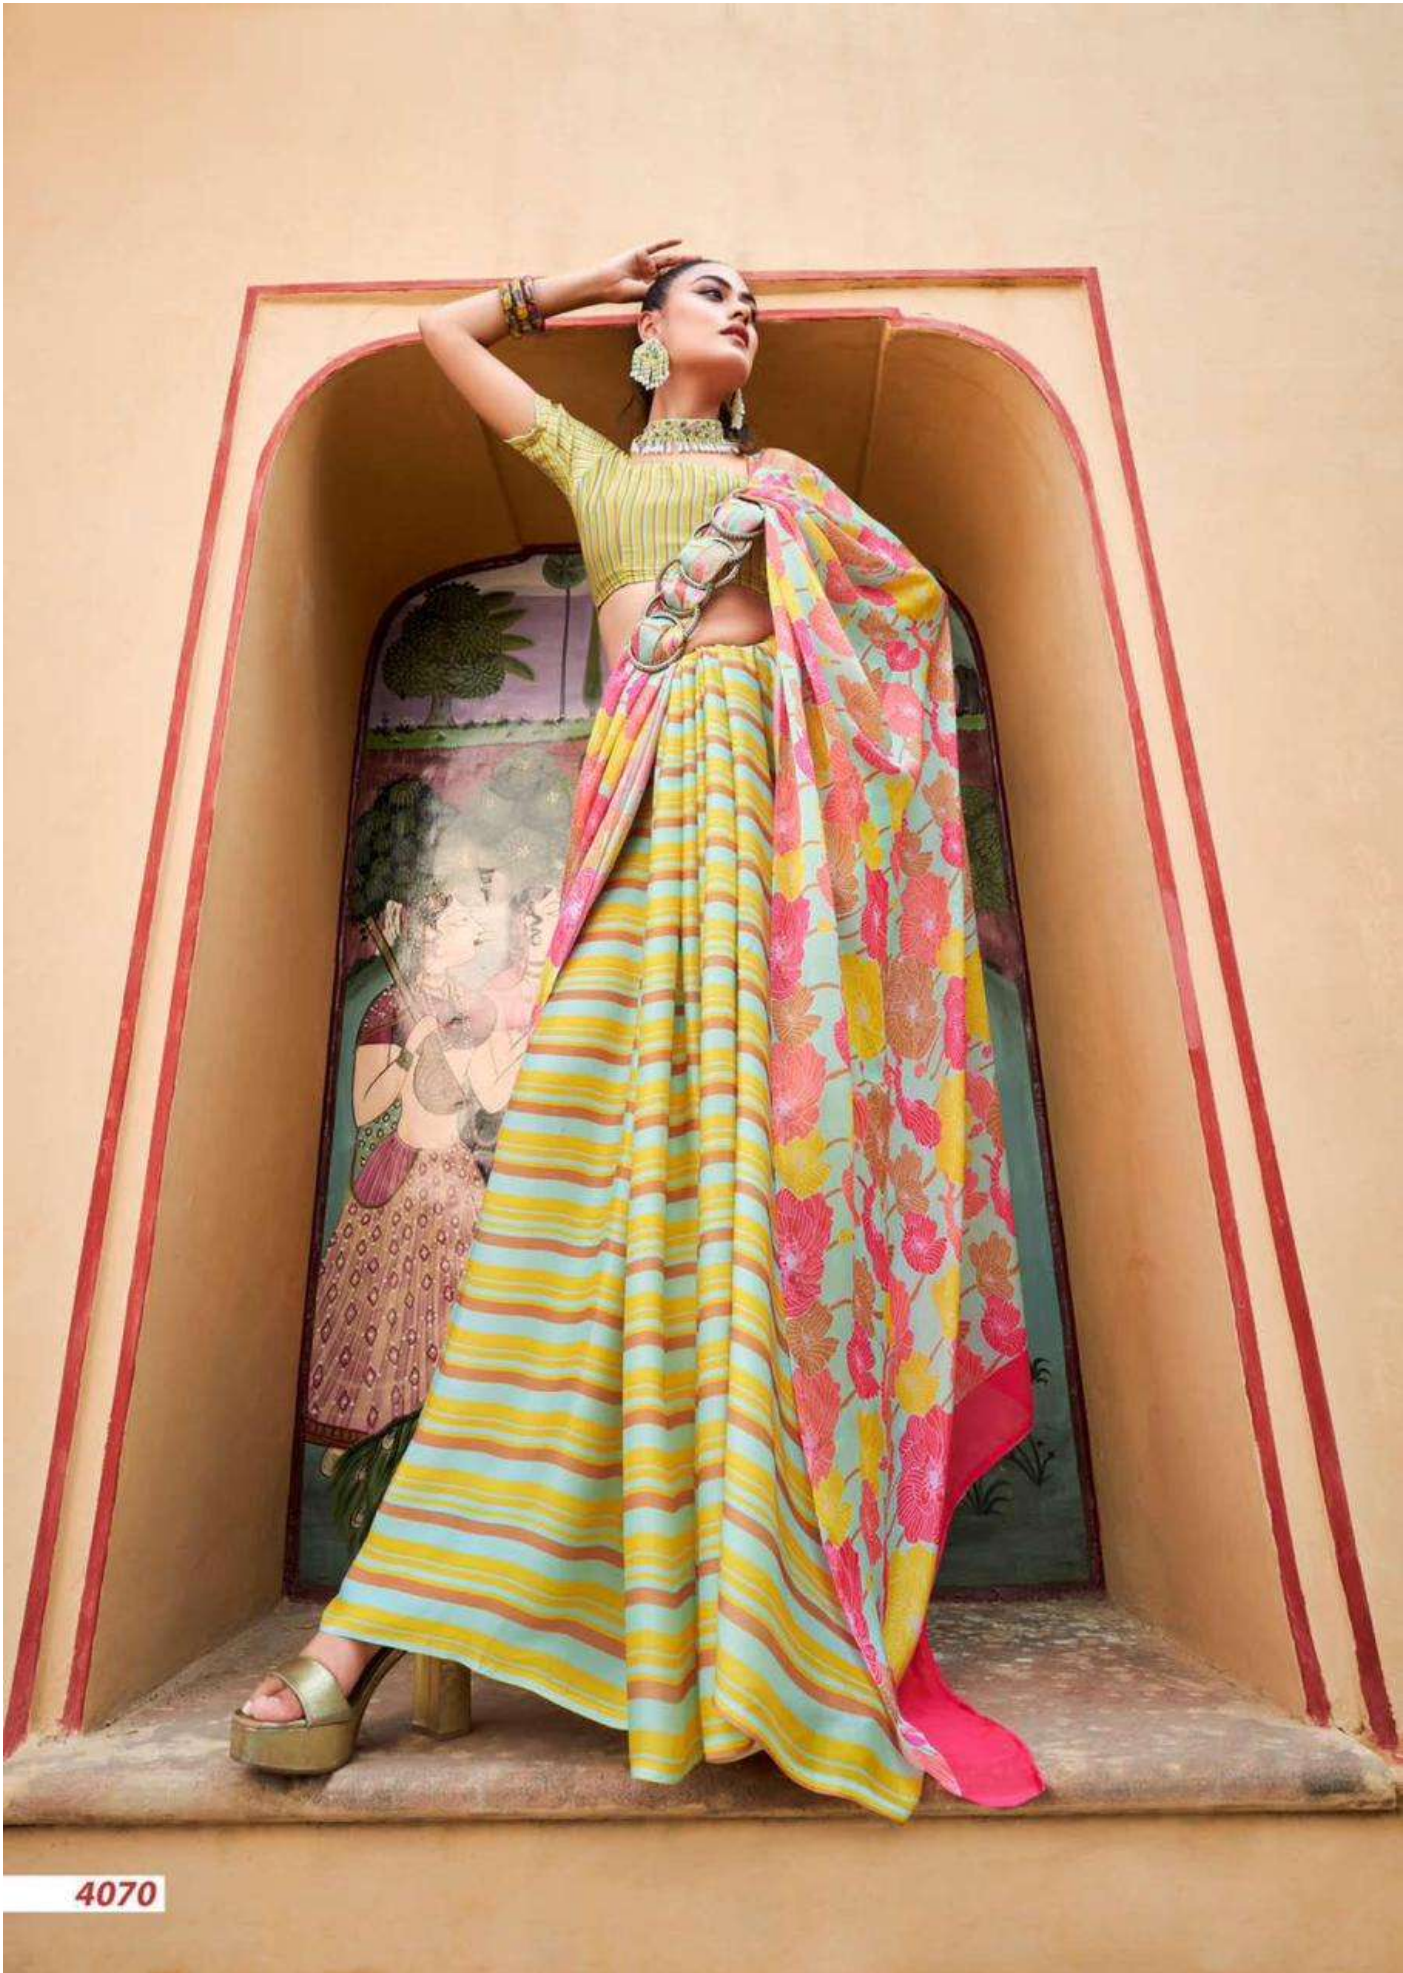

Style of

STEP

PINK

4071

4070

CELEBRATE IN STYLE

FLAU
AND
YOU
OF
TRA
CON
IS
SWE
REF

TYLE
LECT
HIFF
OUR
T OF
NGE
RING
WITH
THIS