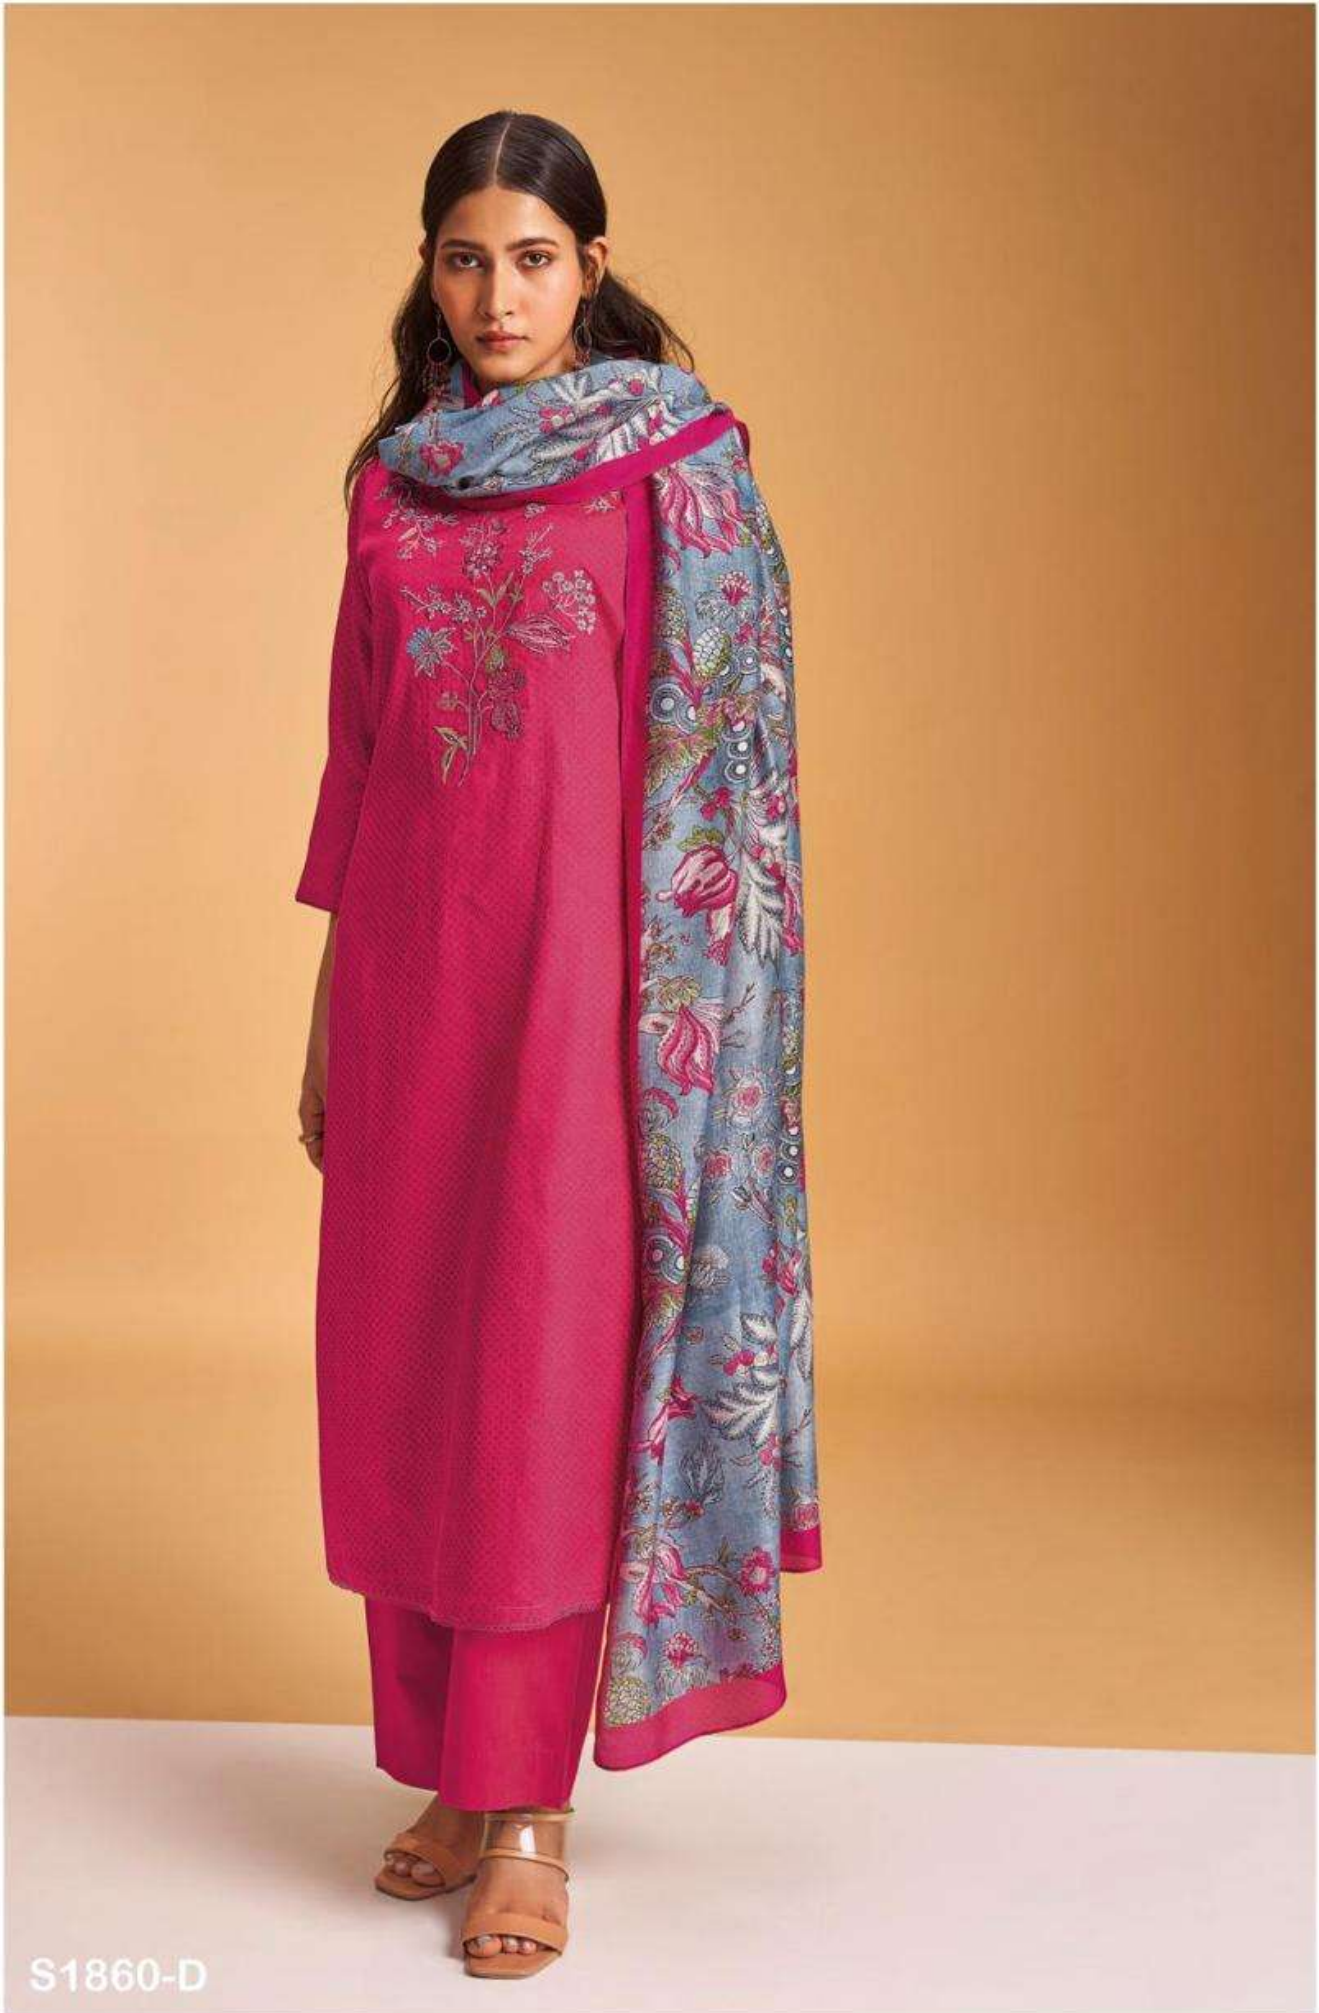

S1860-B

S1860-D

S1860-A

S1860-B

S1860-C

S1860-D

Ganga®
Noble
S1860- A/B/C/D

S1860-B

PRODUCT NAME	<i>NOBLE</i>
D.NO.	S1860
DESCRIPTION	<p>TOP PREMIUM COTTON SILK PRINTED WITH EMBROIDERY & HAND WORK AND LACE ON DAMAN</p> <p>BOTTOM PREMIUM COTTON SILK SOLID COLOUR</p> <p>DUPATTA FINEST BEMBERG LAWN PRINTED</p>
HSN CODE	520851
WHOLESALE PRICE	1640/- EACH+GST(EXTRA)