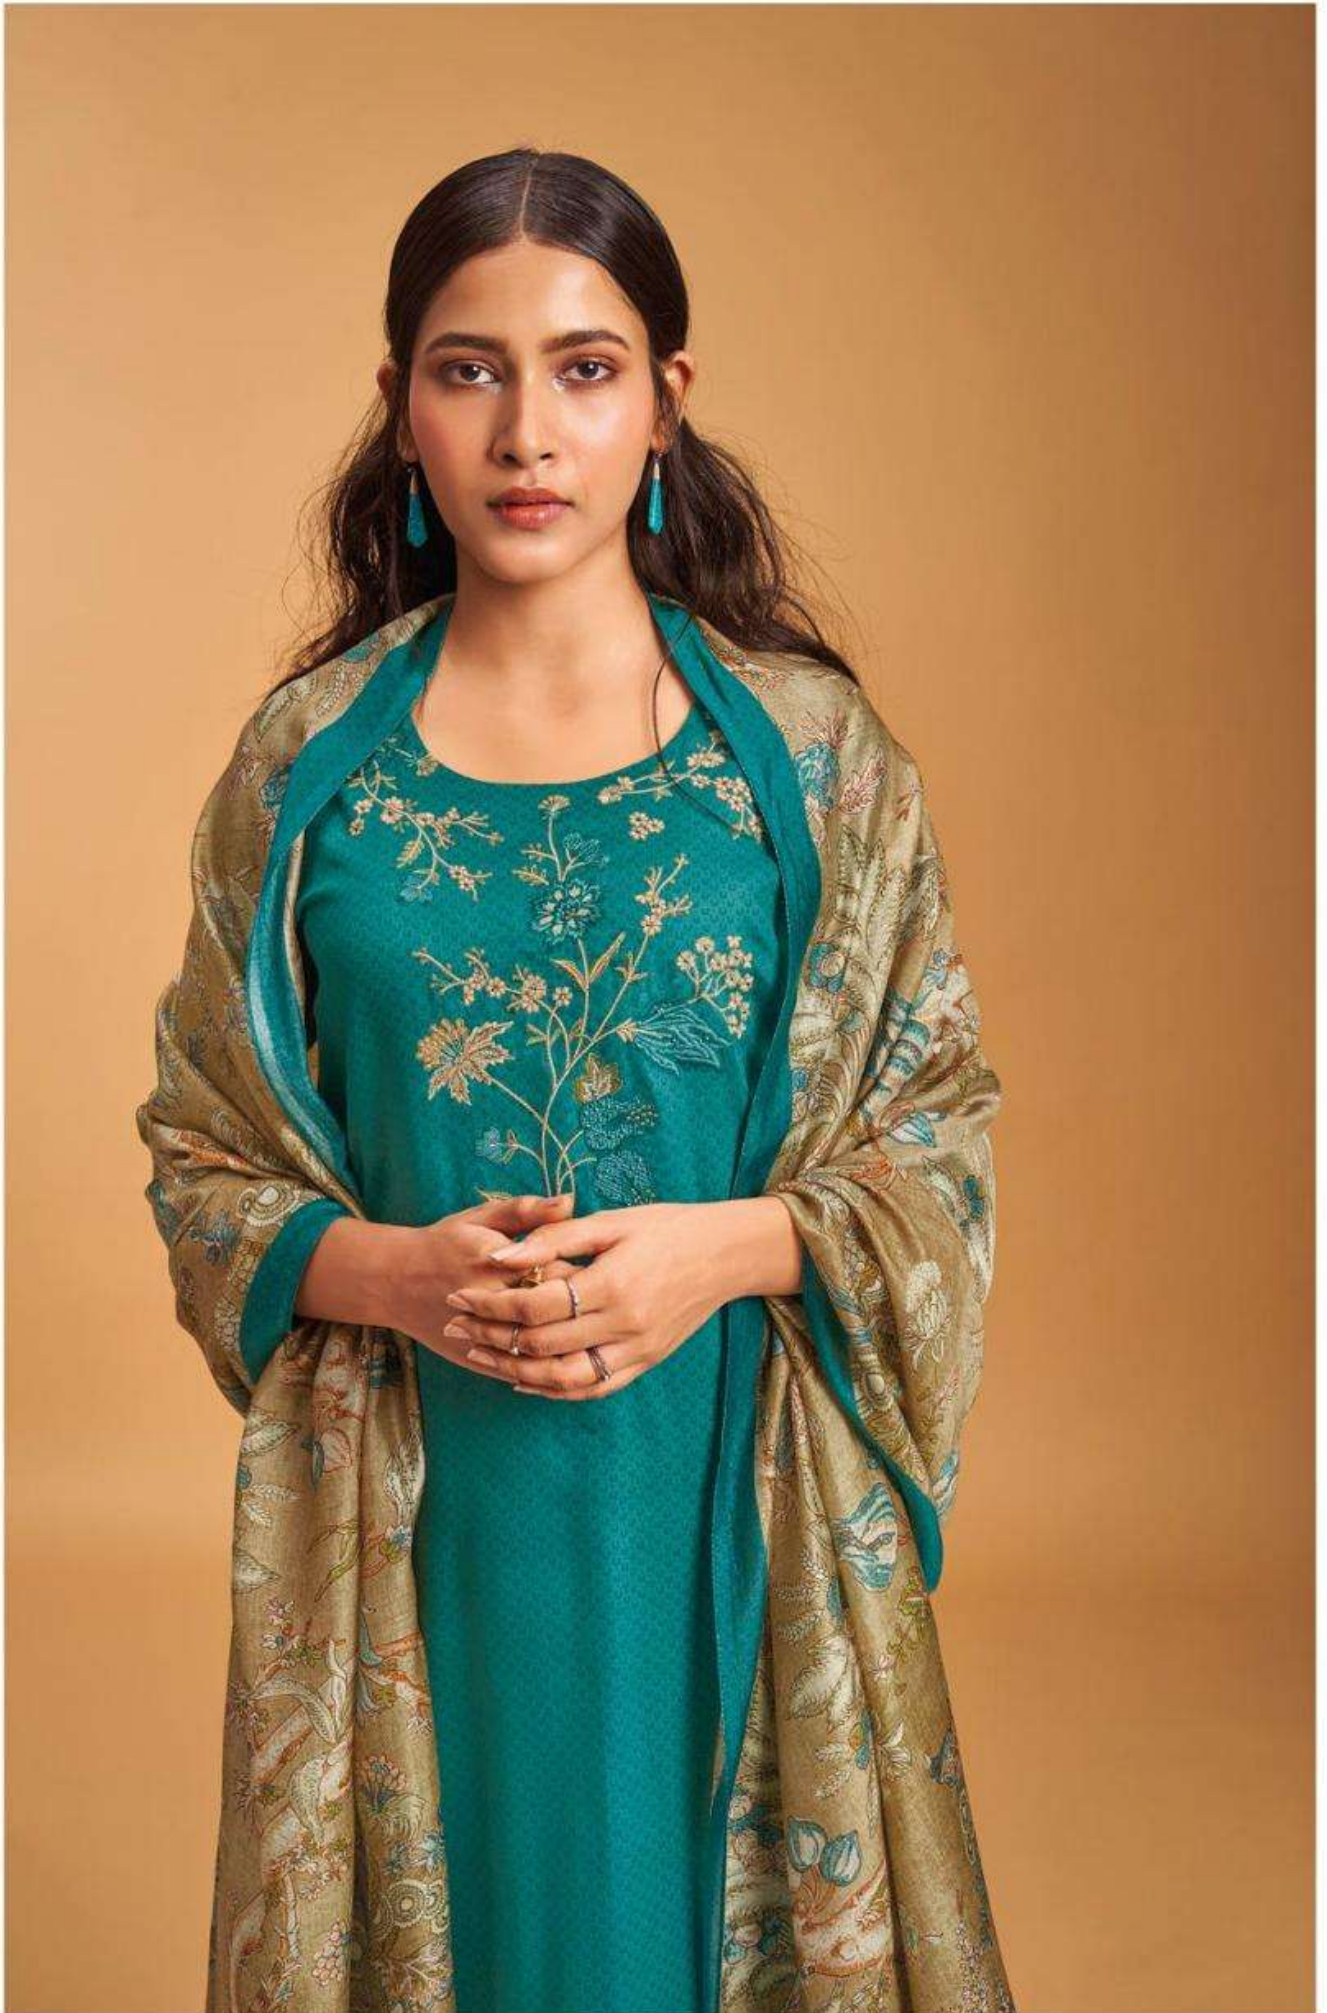

S1860-B

S1860-D

S1860-A

S1860-B

S1860-C

S1860-D

Ganga®  
**Noble**  
S1860- A/B/C/D

PRODUCT NAME	<b>NOBLE</b>
D.NO.	S1860
DESCRIPTION	<b>TOP</b> PREMIUM COTTON SILK PRINTED WITH EMBROIDERY & HAND WORK AND LACE ON DAMAN  <b>BOTTOM</b> PREMIUM COTTON SILK SOLID COLOUR  <b>DUPATTA</b> FINEST BEMBERG LAWN PRINTED
HSN CODE	<b>520851</b>
WHOLESALE PRICE	<b>1640/- EACH+GST(EXTRA)</b>

Ganga®  
Noble  
S1860

S1860-A

S1860-C