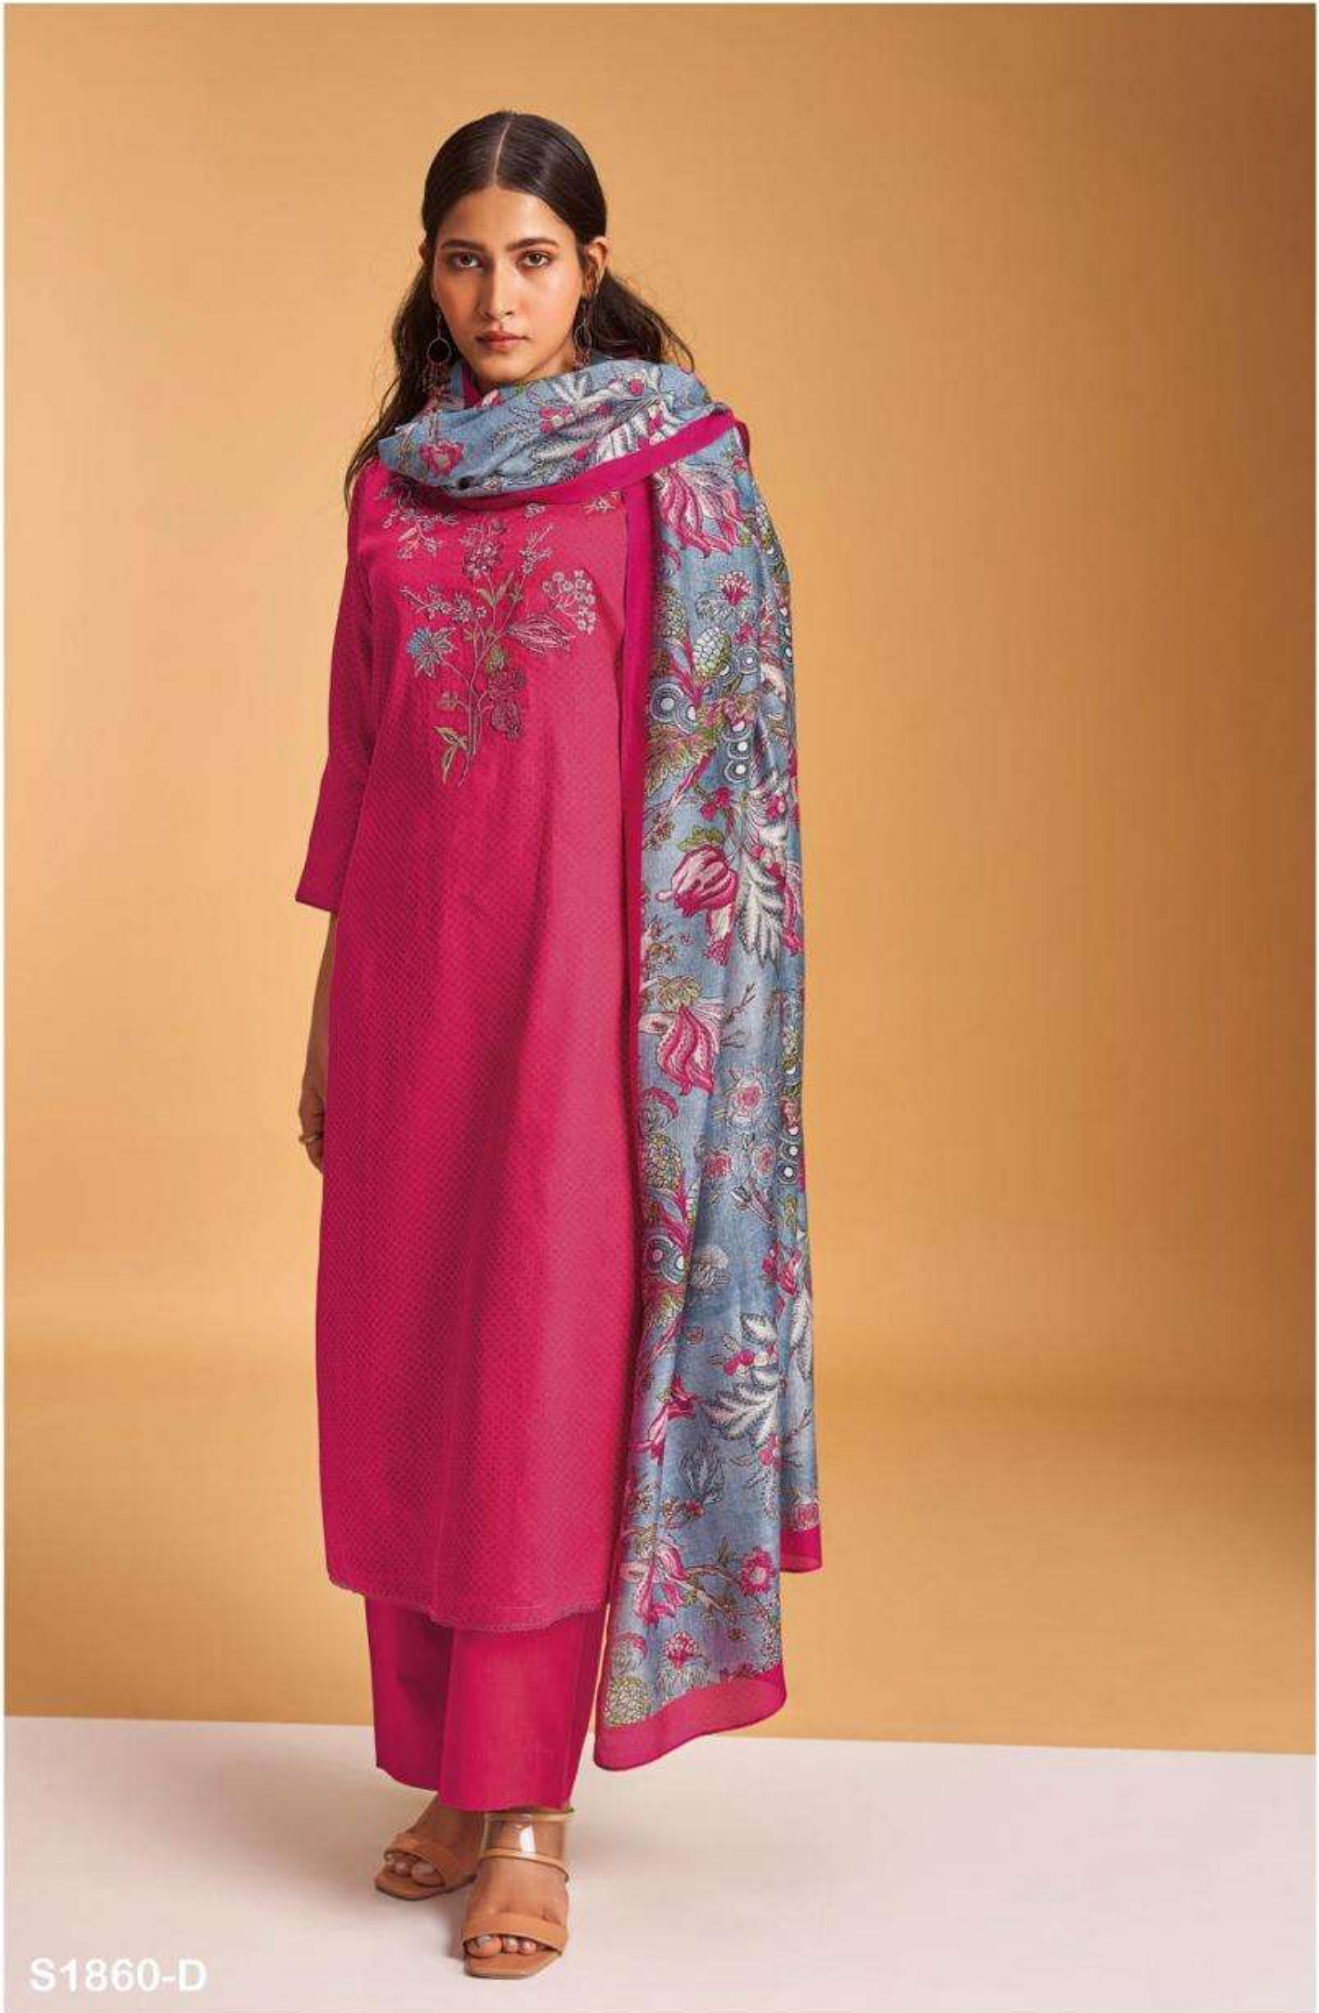

S1860-B

S1860-D

S1860-A

S1860-B

S1860-C

S1860-D

Ganga®  
**Noble**  
S1860- A/B/C/D

PRODUCT NAME	<b>NOBLE</b>
D.NO.	S1860
DESCRIPTION	<b>TOP</b> PREMIUM COTTON SILK PRINTED WITH EMBROIDERY & HAND WORK AND LACE ON DAMAN  <b>BOTTOM</b> PREMIUM COTTON SILK SOLID COLOUR  <b>DUPATTA</b> FINEST BEMBERG LAWN PRINTED
HSN CODE	<b>520851</b>
WHOLESALE PRICE	<b>1640/- EACH+GST(EXTRA)</b>

Ganga®  
Noble  
S1860

S1860-A

S1860-C