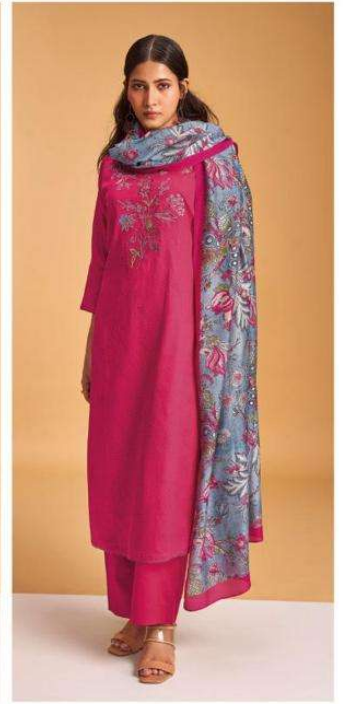

S1860-B

S1860-D

S1860-A

S1860-B

S1860-C

S1860-D

Ganga®
Noble
S1860- A/B/C/D

S1860-B

PRODUCT NAME	<i>NOBLE</i>
D.NO.	S1860
DESCRIPTION	<p>TOP PREMIUM COTTON SILK PRINTED WITH EMBROIDERY & HAND WORK AND LACE ON DAMAN</p> <p>BOTTOM PREMIUM COTTON SILK SOLID COLOUR</p> <p>DUPATTA FINEST BEMBERG LAWN PRINTED</p>
HSN CODE	520851
WHOLESALE PRICE	1640/- EACH+GST(EXTRA)