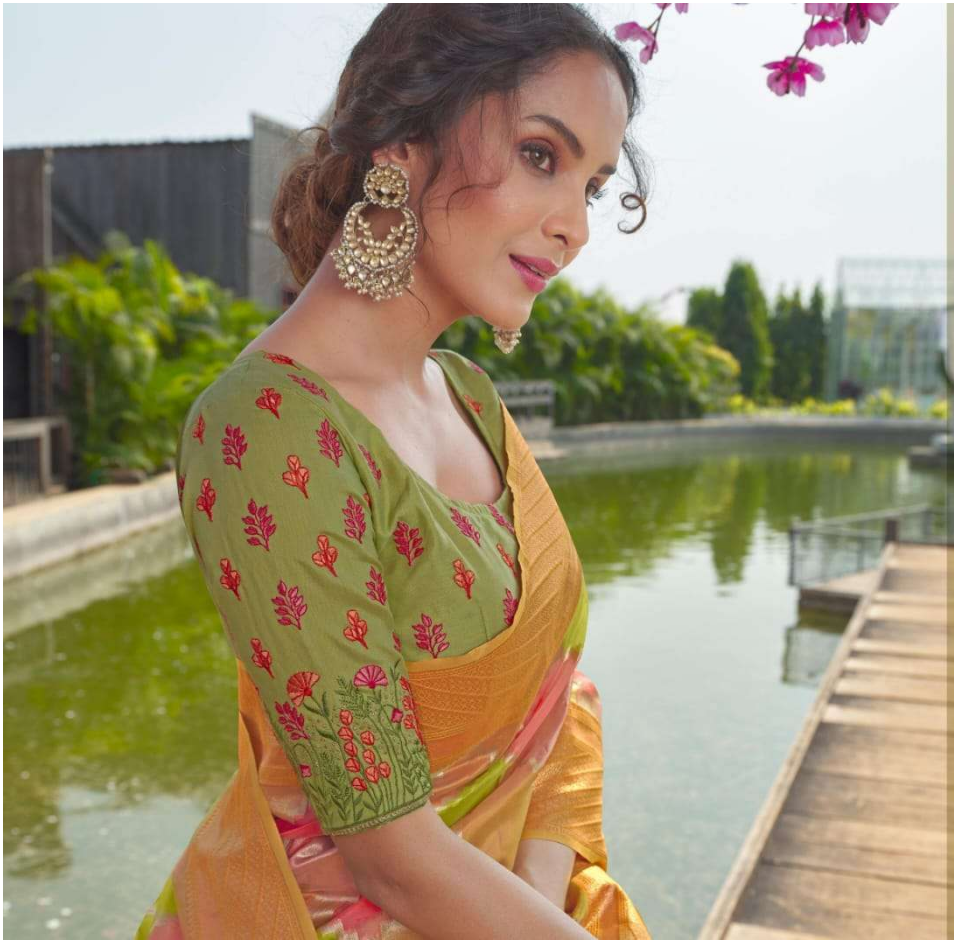

JOH RIVAAJ

Jashika

VOL - 550
DOUBLE BLOUSE

(EMBROIDERY BLOUSE HAF STICH AND VIVING BLOUSE)

JOH RIVA AJ

Double Blouse

55005

(EMBROIDERY BLOUSE HAF STICH AND VIVING BLOUSE)

Jashika

VOL - 550
DOUBLE BLOUSE
(EMBROIDERY BLOUSE HAF
STICH AND VIVING BLOUSE)

JOH RIVAAJ

(EMBROIDERY BLOUSE HAF
STICH AND VIVING BLOUSE)

55007

Double Blouse

JOH RIVA AJ

JOH RIVAAJ

Jashika

VOL - 550
DOUBLE BLOUSE

(EMBROIDERY BLOUSE HAF STICH AND VIVING BLOUSE)

JOH RIVAAJ

JOH RIVAAJ

(EMBROIDERY BLOUSE HAF
STICH AND VIVING BLOUSE)
55003 Double Blouse

jc
JOH RIVAAJ

Double Blouse
(EMBROIDERY BLOUSE HAF
STICH AND VIVING BLOUSE)