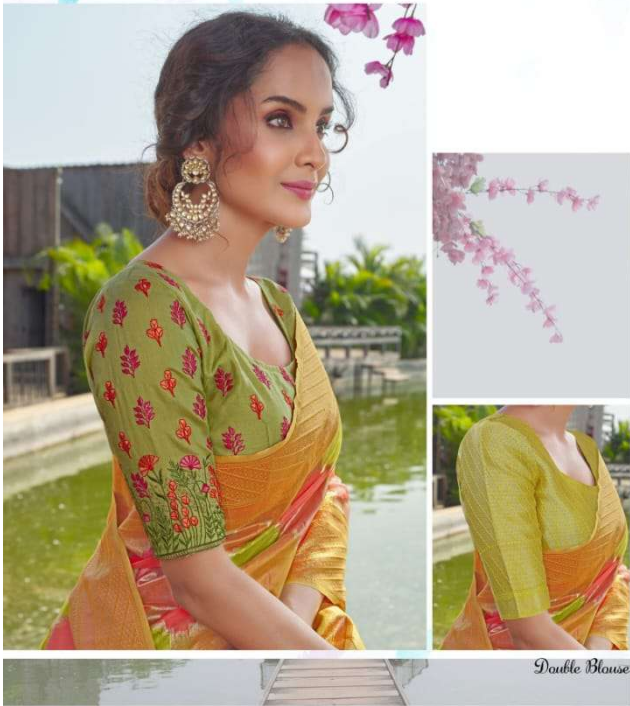

JOH RIVAAJ

Double Blouse

55001

(EMBROIDERY BLOUSE HAF STICH AND VIVING BLOUSE)