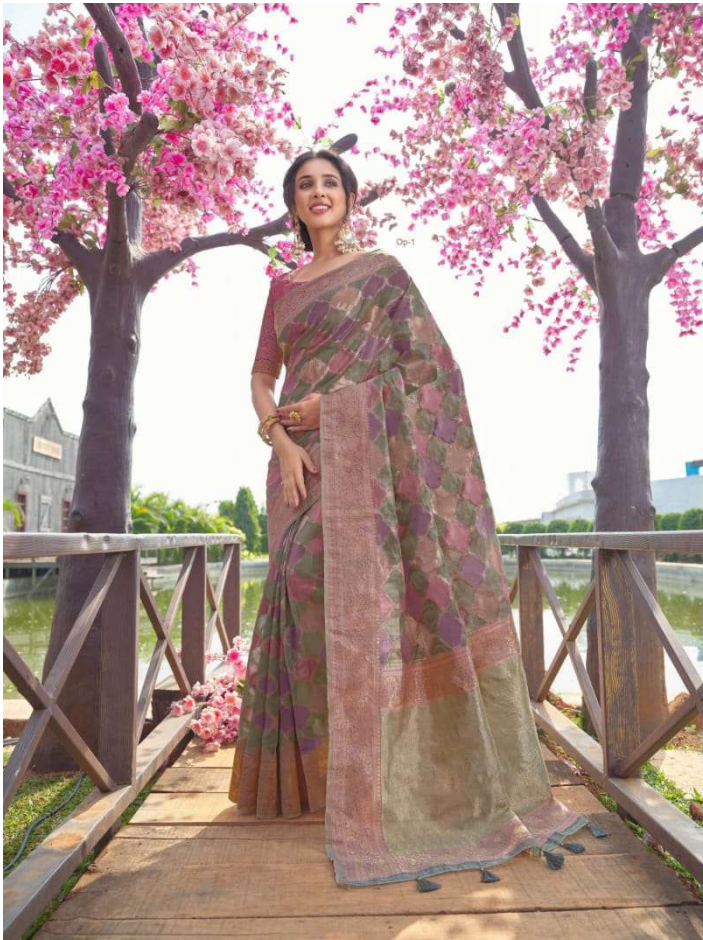

JOH RIVAAJ

Double Blouse

55002

(EMBROIDERY BLOUSE HAF STICH AND VIVING BLOUSE)