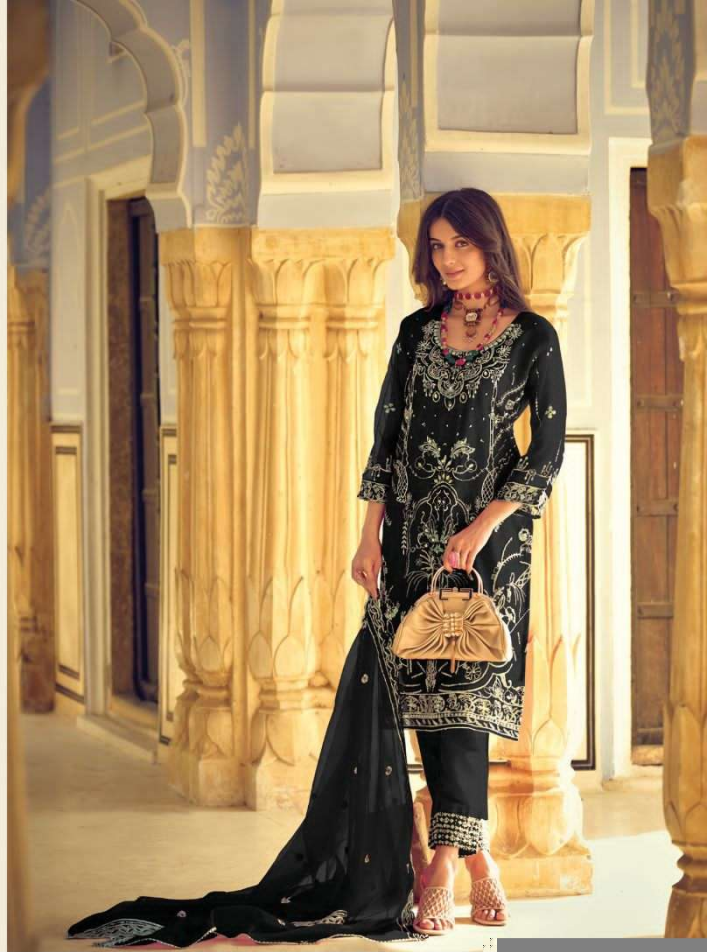

JAY KRISHNA
ICONIC WEAR