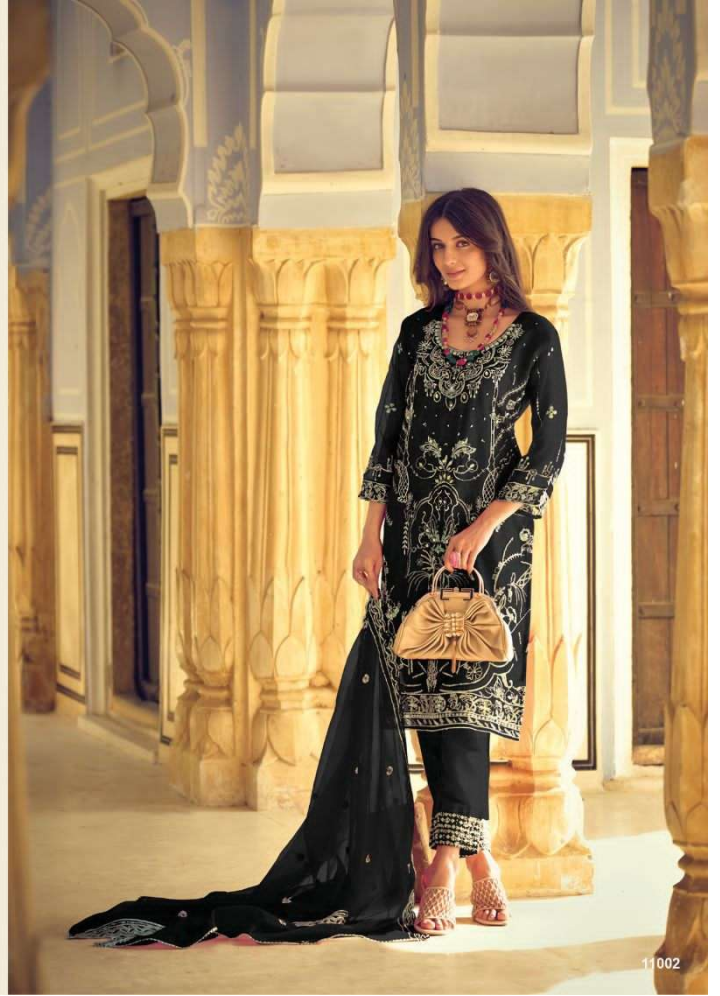

JAY KRISHNA
ICONIC WEAR

MESSI - 11

READY MADE COLLECTION

JAY KRISHNA
ICONIC WEAR

11001

11002

11003

JAY KRISHNA
ICONIC WEAR

MESSI - 11
READY MADE COLLECTION

11001

JAY KRISHNA
ICORIC WEAR

11003

JAY KRISHNA
ICONIC WEAR

JAY KRISHNA
ICONIC WEAR

11002

JAY KRISHNA
ICONIC WEAR