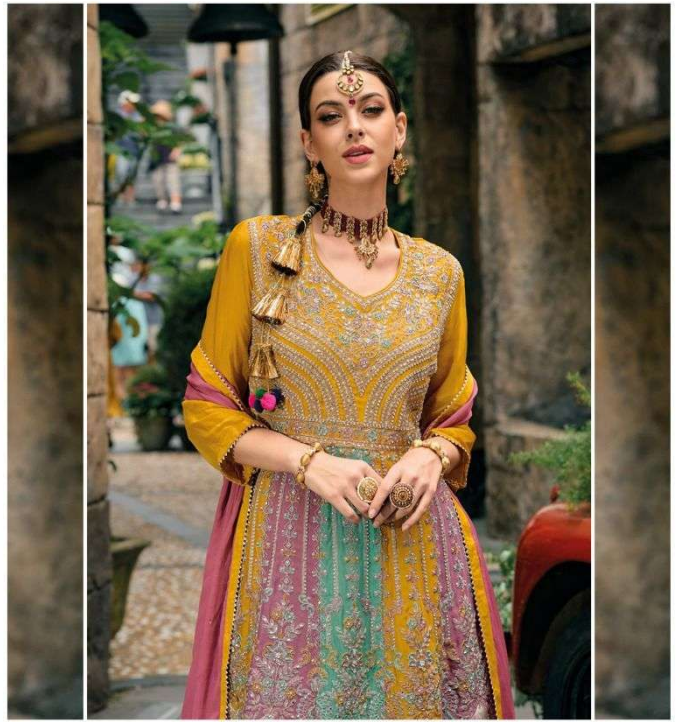

leba® lifestyle

Barbie

leba® lifestyle

Barbie

CODE: 1609

CODE: 1608

EBA || 1608

EBA || 1609