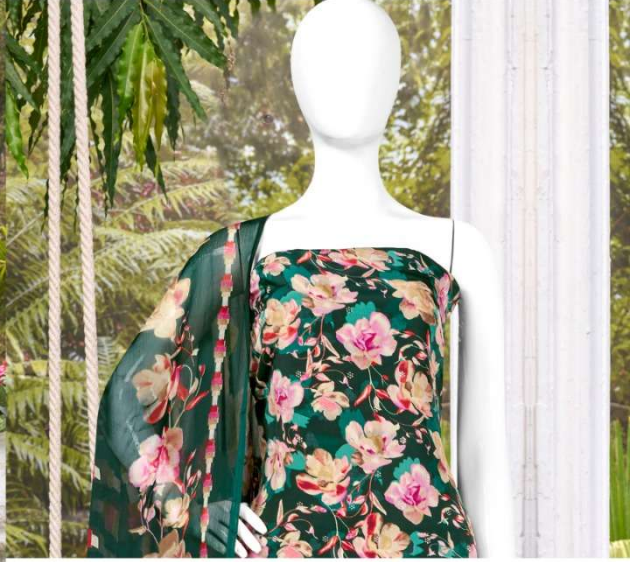

Gipson[®]
Udaan

Gipson[®]
Udaan

TOP :- PURE FRENCH CREPE PRINT WITH
HEAVY DIMOND WORK.

BOTTOM :- PURE FRENCH CREPE PRINT.

DUPATTA :- PURE SHIFFON PRINT.

2161-A

Gipson[®]
Udaan

TOP :- PURE FRENCH CREPE PRINT WITH
HEAVY DIMOND WORK.
BOTTOM :- PURE FRENCH CREPE PRINT.
DUPATTA :- PURE SHIFFON PRINT.

2161-D

Gipson[®]
Udaan

TOP :- PURE FRENCH CREPE PRINT WITH
HEAVY DIMOND WORK.

BOTTOM :- PURE FRENCH CREPE PRINT.

DUPATTA :- PURE SHIFFON PRINT.

2161-B

Gipson[®]

Udaan

D.No :- 2161

TOP :- PURE FRENCH CREPE PRINT WITH
HEAVY DIMOND WORK.

BOTTOM :- PURE FRENCH CREPE PRINT.

DUPATTA :- PURE SHIFFON PRINT.

Gipson[®]
Udaan

Gipson[®]
Udaan

TOP :- PURE FRENCH CREPE PRINT WITH
HEAVY DIMOND WORK.

BOTTOM :- PURE FRENCH CREPE PRINT.

DUPATTA :- PURE SHIFFON PRINT.

2161-C