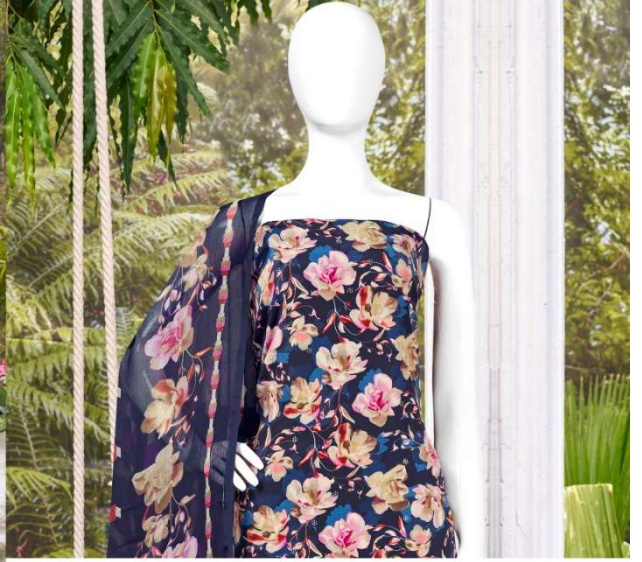

Gipson[®]
Udaan

Gipson[®]
Udaan

TOP :- PURE FRENCH CREPE PRINT WITH
HEAVY DIMOND WORK.

BOTTOM :- PURE FRENCH CREPE PRINT.

DUPATTA :- PURE SHIFFON PRINT.

2161-A

Gipson[®]
Udaan

TOP :- PURE FRENCH CREPE PRINT WITH
HEAVY DIMOND WORK.
BOTTOM :- PURE FRENCH CREPE PRINT.
DUPATTA :- PURE SHIFFON PRINT.

2161-D

Gipson[®]
Udaan

TOP :- PURE FRENCH CREPE PRINT WITH
HEAVY DIMOND WORK.

BOTTOM :- PURE FRENCH CREPE PRINT.

DUPATTA :- PURE SHIFFON PRINT.

2161-B

Gipson[®]

Udaan

D.No :- 2161

TOP :- PURE FRENCH CREPE PRINT WITH
HEAVY DIMOND WORK.

BOTTOM :- PURE FRENCH CREPE PRINT.

DUPATTA :- PURE SHIFFON PRINT.

Gipson[®]
Udaan

Gipson[®]
Udaan

TOP :- PURE FRENCH CREPE PRINT WITH
HEAVY DIMOND WORK.

BOTTOM :- PURE FRENCH CREPE PRINT.

DUPATTA :- PURE SHIFFON PRINT.

2161-C