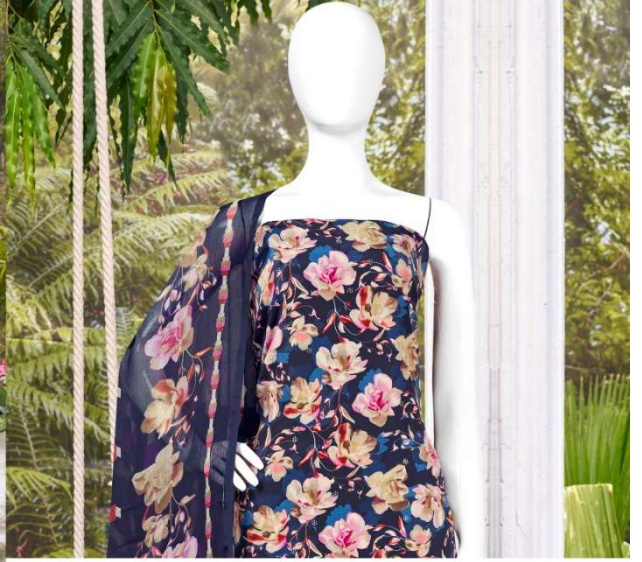

Gipson[®]
Udaan

Gipson[®]
Udaan

TOP :- PURE FRENCH CREPE PRINT WITH
HEAVY DIMOND WORK.

BOTTOM :- PURE FRENCH CREPE PRINT.

DUPATTA :- PURE SHIFFON PRINT.

2161-A

Gipson[®]
Udaan

TOP :- PURE FRENCH CREPE PRINT WITH
HEAVY DIMOND WORK.
BOTTOM :- PURE FRENCH CREPE PRINT.
DUPATTA :- PURE SHIFFON PRINT.

2161-D

Gipson[®]

Udaan

TOP :- PURE FRENCH CREPE PRINT WITH
HEAVY DIMOND WORK.

BOTTOM :- PURE FRENCH CREPE PRINT.

DUPATTA :- PURE SHIFFON PRINT.

2161-B

Gipson[®]

Udaan

D.No :- 2161

TOP :- PURE FRENCH CREPE PRINT WITH
HEAVY DIMOND WORK.

BOTTOM :- PURE FRENCH CREPE PRINT.

DUPATTA :- PURE SHIFFON PRINT.

Gipson[®]
Udaan

Gipson[®]
Udaan

TOP :- PURE FRENCH CREPE PRINT WITH
HEAVY DIMOND WORK.

BOTTOM :- PURE FRENCH CREPE PRINT.

DUPATTA :- PURE SHIFFON PRINT.

2161-C