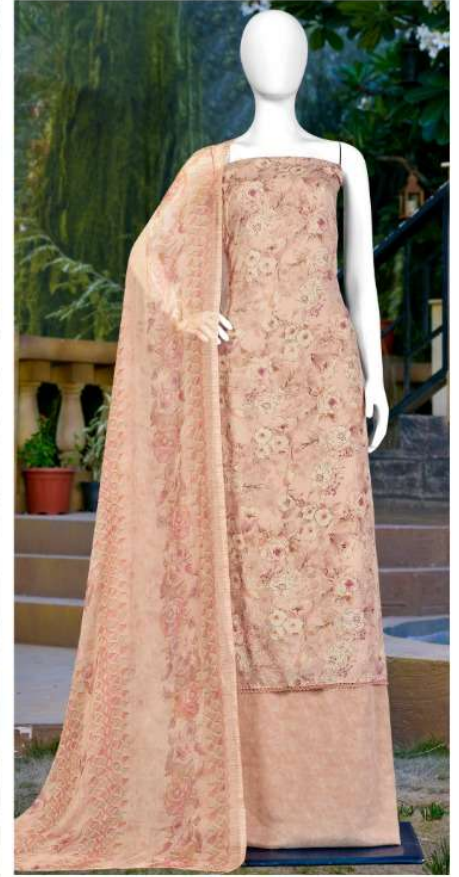

Gipson[®]
Udaan

Gipson[®]
Udaan

TOP :- PURE FRENCH CREPE PRINT WITH
HEAVY DIMOND WORK.

BOTTOM :- PURE FRENCH CREPE PRINT.

DUPATTA :- PURE SHIFFON PRINT.

2167-D

Gipson[®]
Udaan

Gipson[®]
Udaan

TOP :- PURE FRENCH CREPE PRINT WITH
HEAVY DIMOND WORK.

BOTTOM :- PURE FRENCH CREPE PRINT.

DUPATTA :- PURE SHIFFON PRINT.

2167-B

Gipson[®]
Udaan

TOP :- PURE FRENCH CREPE PRINT WITH
HEAVY DIMOND WORK.

BOTTOM :- PURE FRENCH CREPE PRINT.

DUPATTA :- PURE SHIFFON PRINT.

2167-A

Gipson[®]
Udaan

TOP :- PURE FRENCH CREPE PRINT WITH
HEAVY DIMOND WORK.

BOTTOM :- PURE FRENCH CREPE PRINT.

DUPATTA :- PURE SHIFFON PRINT.

2167-C

Gipson[®]

Udaan

D.No :- 2167

TOP :- PURE FRENCH CREPE PRINT WITH
HEAVY DIMOND WORK.

BOTTOM :- PURE FRENCH CREPE PRINT.

DUPATTA :- PURE SHIFFON PRINT.