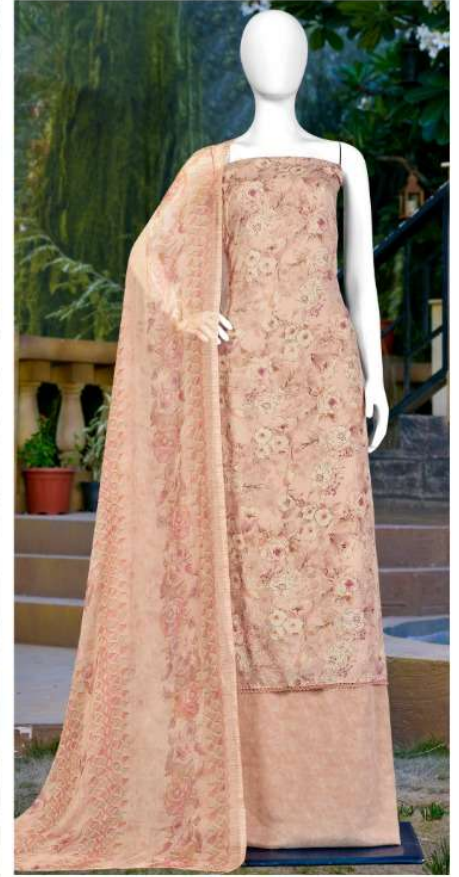

Gipson[®]
Udaan

Gipson[®]
Udaan

TOP :- PURE FRENCH CREPE PRINT WITH
HEAVY DIMOND WORK.

BOTTOM :- PURE FRENCH CREPE PRINT.

DUPATTA :- PURE SHIFFON PRINT.

2167-D

Gipson[®]
Udaan

Gipson[®]
Udaan

TOP :- PURE FRENCH CREPE PRINT WITH
HEAVY DIMOND WORK.
BOTTOM :- PURE FRENCH CREPE PRINT.
DUPATTA :- PURE SHIFFON PRINT.

2167-B

Gipson[®]
Udaan

TOP :- PURE FRENCH CREPE PRINT WITH
HEAVY DIMOND WORK.

BOTTOM :- PURE FRENCH CREPE PRINT.

DUPATTA :- PURE SHIFFON PRINT.

2167-A

Gipson[®]
Udaan

TOP :- PURE FRENCH CREPE PRINT WITH
HEAVY DIMOND WORK.

BOTTOM :- PURE FRENCH CREPE PRINT.

DUPATTA :- PURE SHIFFON PRINT.

2167-C

Gipson[®]

Udaan

D.No :- 2167

TOP :- PURE FRENCH CREPE PRINT WITH
HEAVY DIMOND WORK.

BOTTOM :- PURE FRENCH CREPE PRINT.

DUPATTA :- PURE SHIFFON PRINT.